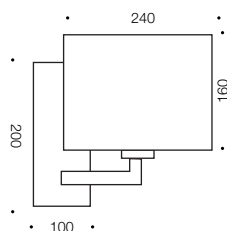

Specifications

Type	Wall Lamp
Light Source	40w E27 max
Globe	Not included
Warranty	1 year*

Measurements

Colours

Satin black / white

Nickel matt / white

Codes

Elgar WB-BK