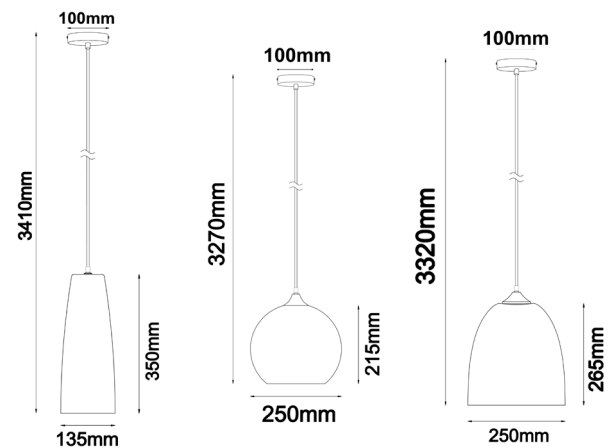

# CHUVA SERIES E27 Pendant Lights

- Material: glass & iron
- Max.wattage: 72W
- E27 lamp base
- Globe not included
- For indoor use
- 1 year replacement warranty

CODE	DESCRIPTION	DIAM (mm)	FITTING L (mm)	CABLE L (mm)	CANOPY D (mm)	CARTON QTY
CHUVA1	1XE27 SMOKE BLK(RAIN DROP EFFECT) GLASS FLAT TOP ELLIPSE PENDANT	Ø135	350	3000	Ø100	1/10
CHUVA2	1XE27 SMOKE BLK(RAIN DROP EFFECT) WINE GLASS PENDANT	Ø250	215	3000	Ø100	1/1
CHUVA3	1XE27 SMOKE BLK(RAIN DROP EFFECT) DOME PENDANT	Ø250	265	3000	Ø100	1/1