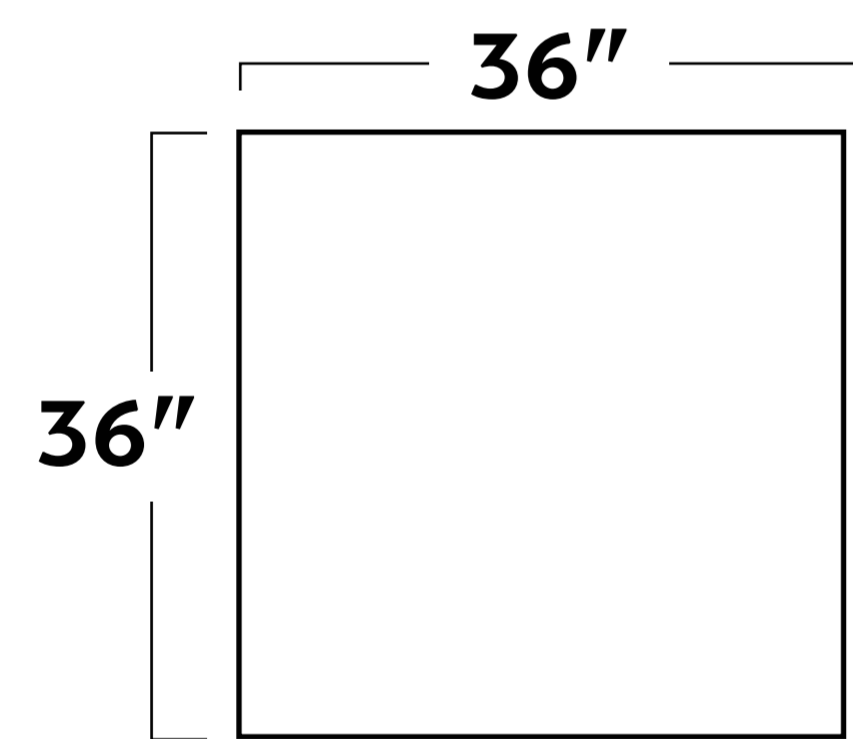

COUCH POTATOES

SoCo

Nestle back into the deep, pillowy seats of the So Co. The arms have a smaller profile, to maximize the area of comfort, while keeping a clean style all its own.

Ask about built-to-order configurations. Some items are unavailable in leather. Dimensions are approximate. Scan the QR code to learn more.

-30 SOFA

-20 LOVESEAT

-01 ARM CHAIR

-02 OTTOMAN

-03 ARMLESS SOFA

-10 ARMLESS CHAIR

-15 CORNER WEDGE

-04L/-04R LAF/RAF CHAIR

-35L/-35R LAF/RAF SOFA