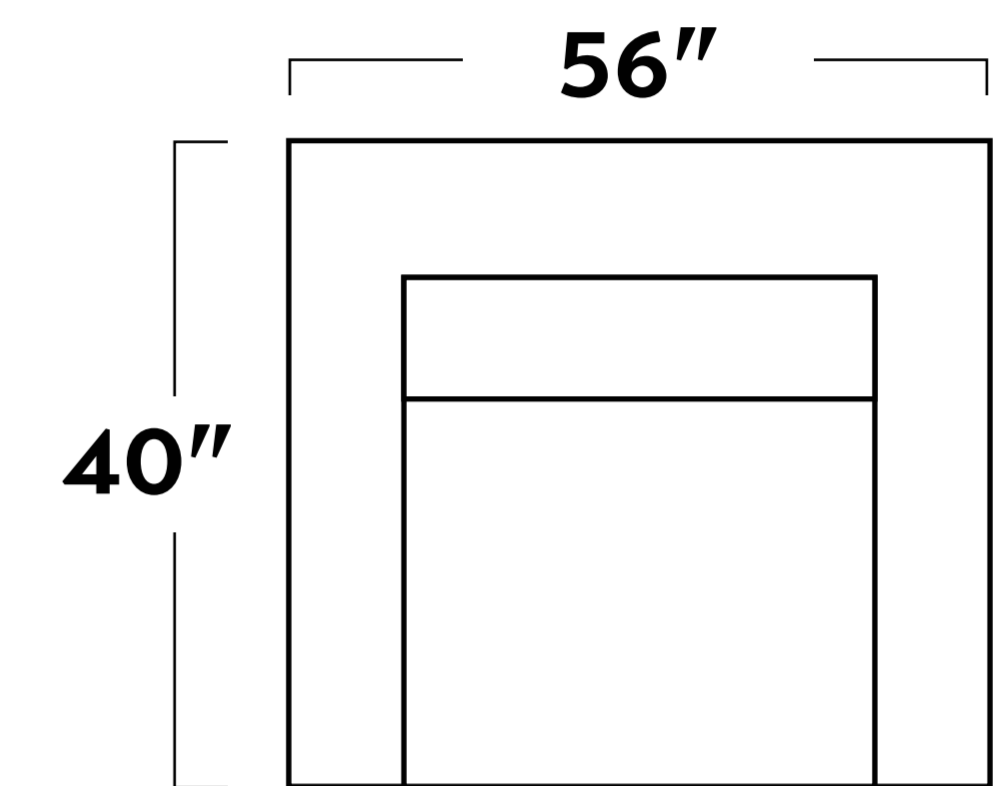

COUCH POTATOES

SoCo

Nestle back into the deep, pillowy seats of the So Co. The arms have a smaller profile, to maximize the area of comfort, while keeping a clean style all its own.

Ask about built-to-order configurations. Some items are unavailable in leather. Dimensions are approximate. Scan the QR code to learn more.

-30 SOFA

-20 LOVESEAT

-01 ARM CHAIR

-02 OTTOMAN

-03 ARMLESS SOFA

-10 ARMLESS CHAIR

-15 CORNER WEDGE

-04L/-04R LAF/RAF CHAIR

-35L/-35R LAF/RAF SOFA