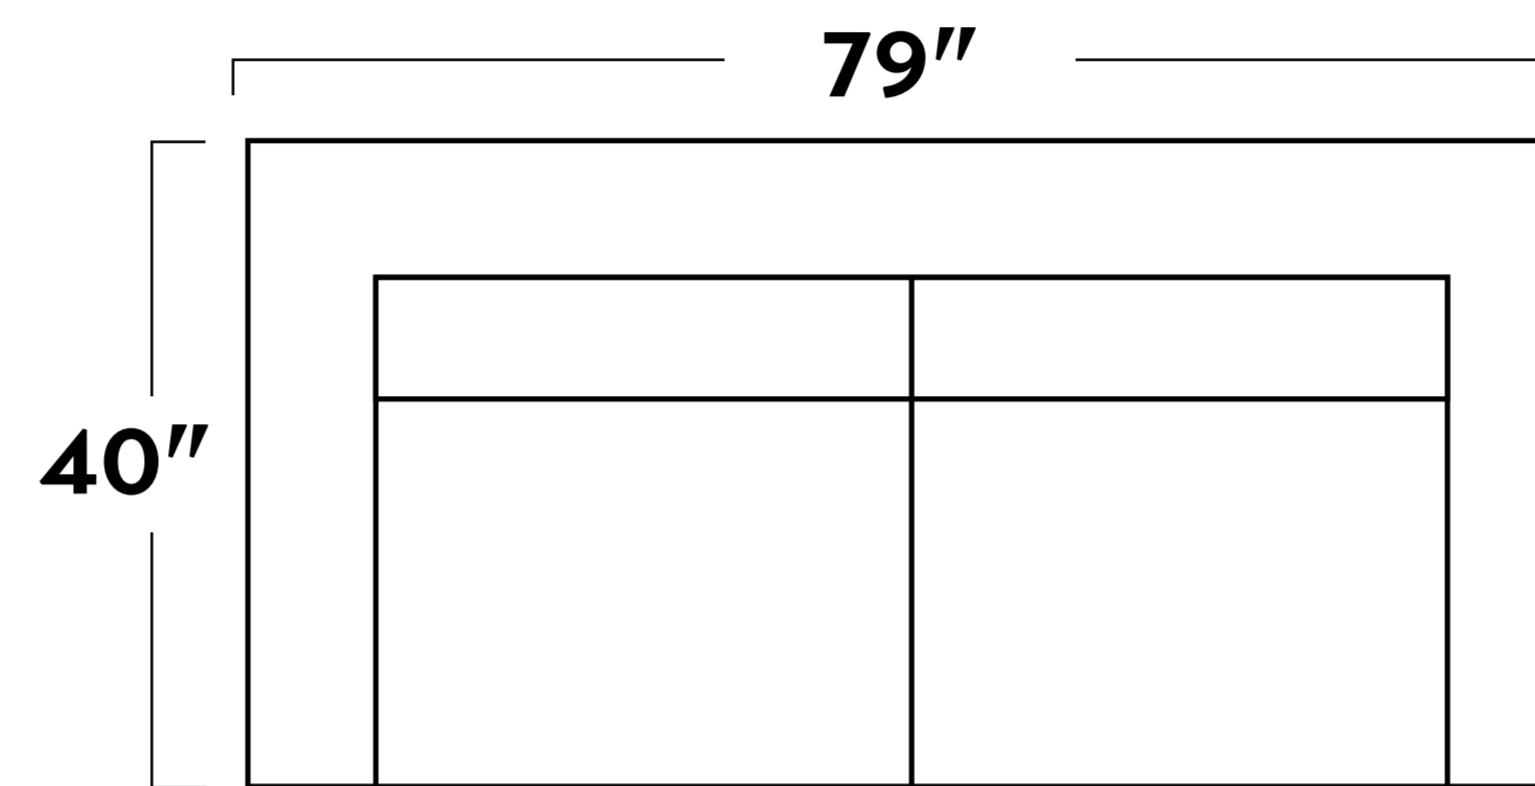

COUCH POTATOES

SoCo

Nestle back into the deep, pillowy seats of the So Co. The arms have a smaller profile, to maximize the area of comfort, while keeping a clean style all its own.

Ask about built-to-order configurations. Some items are unavailable in leather. Dimensions are approximate. Scan the QR code to learn more.

-30 SOFA

-20 LOVESEAT

-01 ARM CHAIR

-02 OTTOMAN

-03 ARMLESS SOFA

-10 ARMLESS CHAIR

-15 CORNER WEDGE

-04L/-04R LAF/RAF CHAIR

-35L/-35R LAF/RAF SOFA