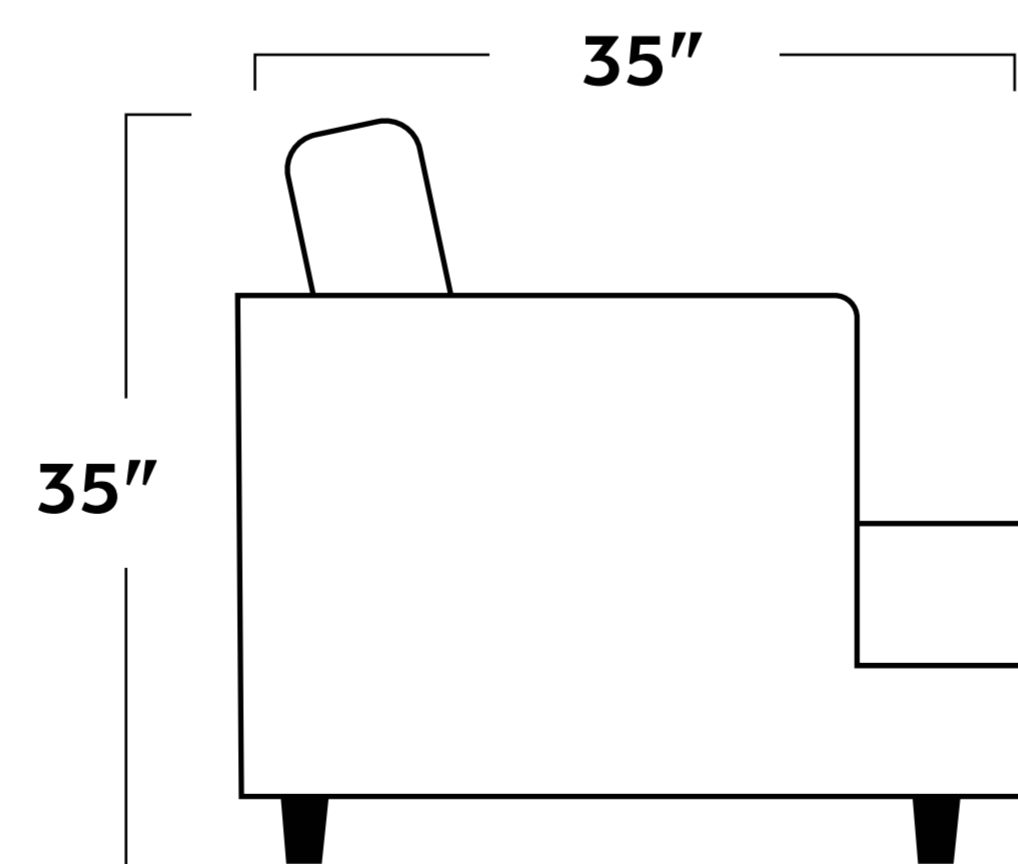

COUCH POTATOES

the RAINEY

The Rainey is as stylish as it is comfy. The blending of Mid-Century and contemporary styles form a timeless charm for any home.

Ask about built-to-order configurations. Some items are unavailable in leather. Dimensions are approximate. Scan the QR code to learn more.

-30 SOFA

-20 LOVESEAT

-01 ARM CHAIR

-02 OTTOMAN