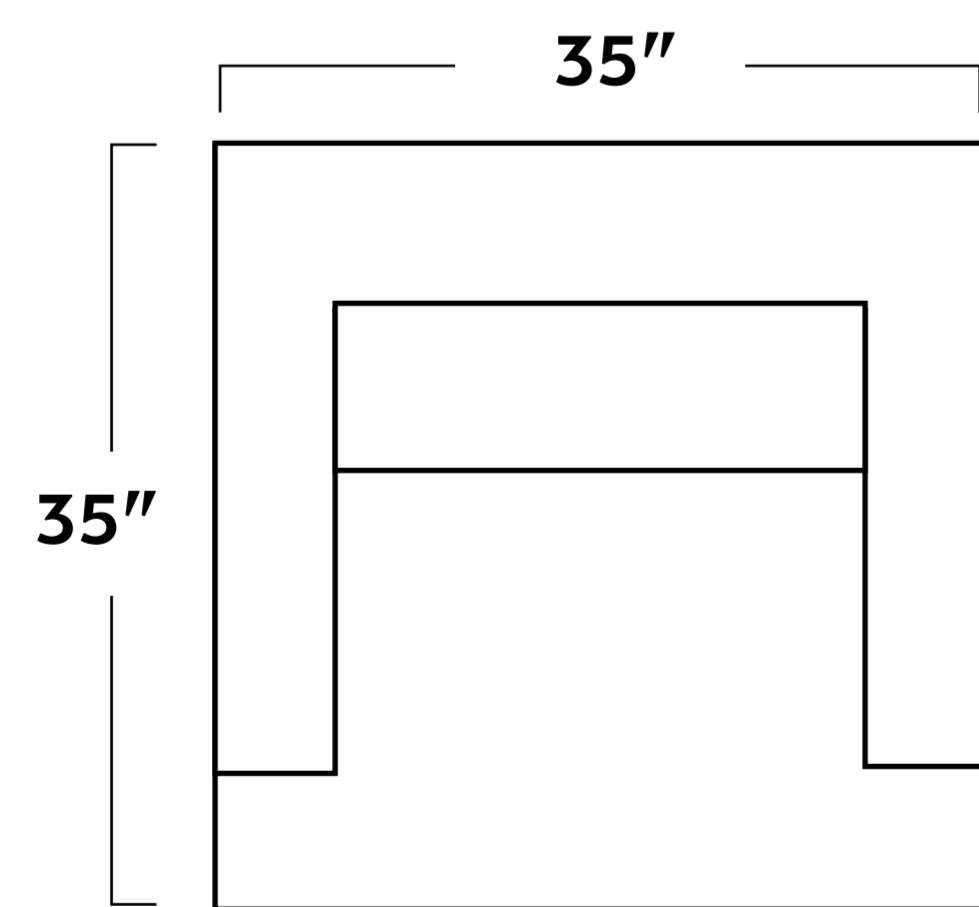

COUCH POTATOES

the RAINEY

The Rainey is as stylish as it is comfy. The blending of Mid-Century and contemporary styles form a timeless charm for any home.

Ask about built-to-order configurations. Some items are unavailable in leather. Dimensions are approximate. Scan the QR code to learn more.

-30 SOFA

-20 LOVESEAT

-01 ARM CHAIR

-02 OTTOMAN