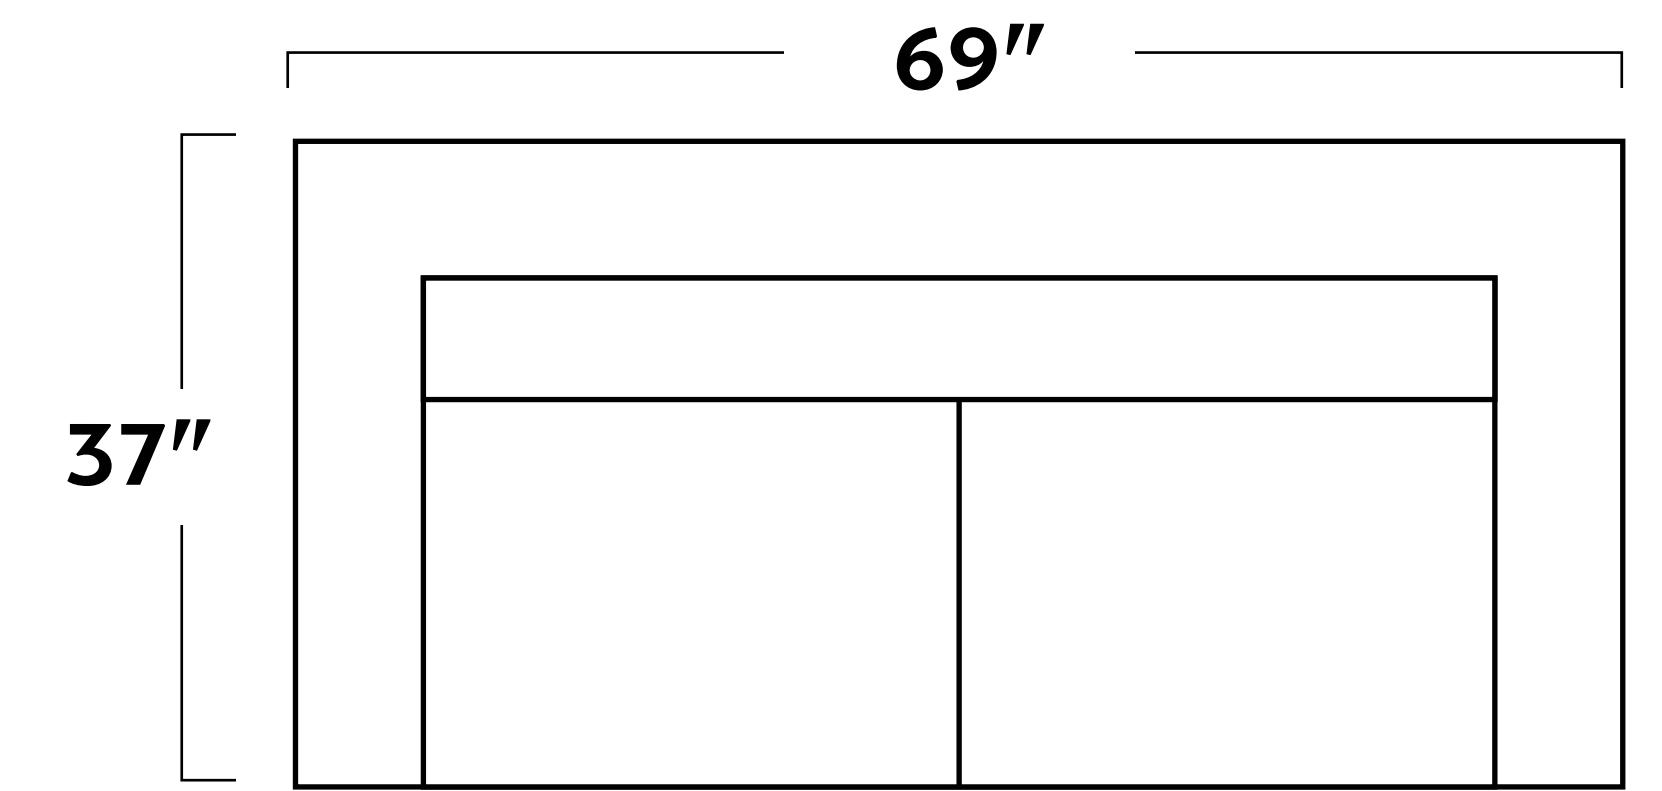

Ask about built-to-order configurations. Some items are unavailable in leather. Dimensions are approximate. Scan the QR code to learn more.

-30 SOFA

-70 ESTATE SOFA

-20 LOVESEAT

-01 ARM CHAIR

-90 REVERSIBLE SOFA