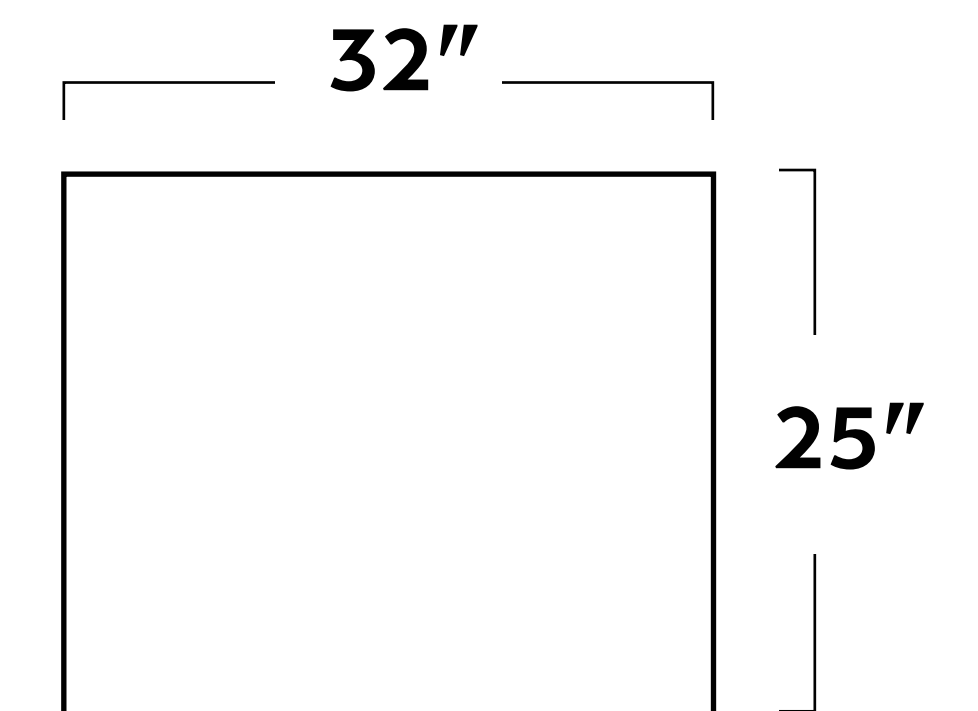

-02 OTTOMAN