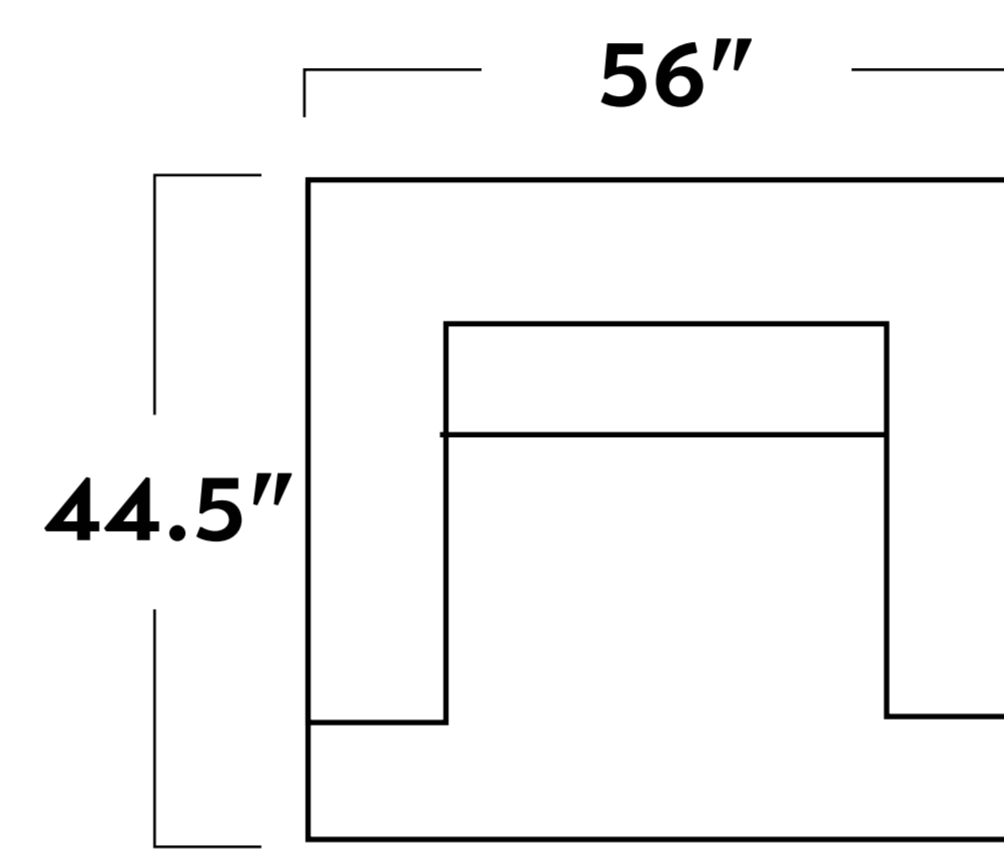

COUCH POTATOES

THE Austonian

Low-slung, sloped track arms and plush, Texas-sized cushions give the Austonian a style all its own.

Ask about built-to-order configurations. Some items are unavailable in leather. Dimensions are approximate. Scan the QR code to learn more.

-30 SOFA

-01 ARM CHAIR

-02 OTTOMAN

-20 LOVESEAT