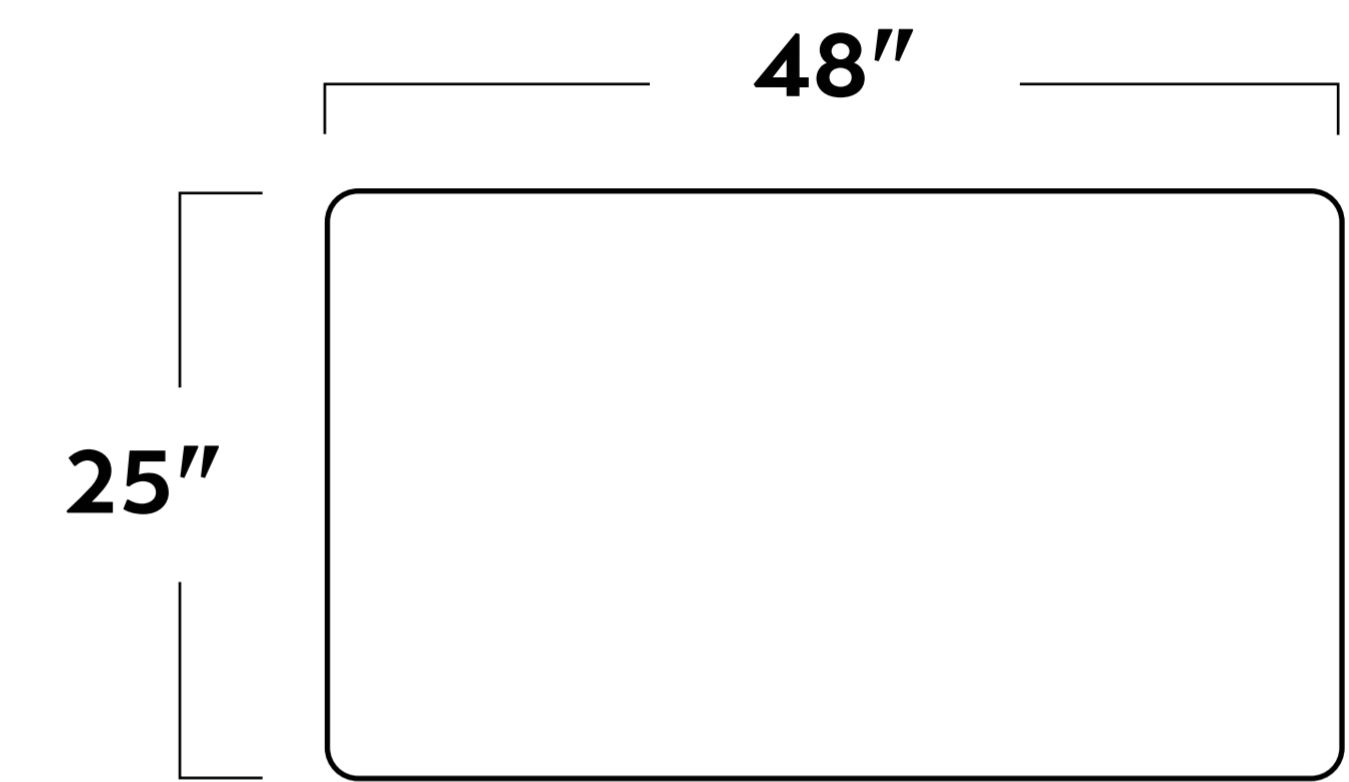

COUCH POTATOES

THE Austonian

Low-slung, sloped track arms and plush, Texas-sized cushions give the Austonian a style all its own.

Ask about built-to-order configurations. Some items are unavailable in leather. Dimensions are approximate. Scan the QR code to learn more.

-30 SOFA

-01 ARM CHAIR

-02 OTTOMAN

-20 LOVESEAT