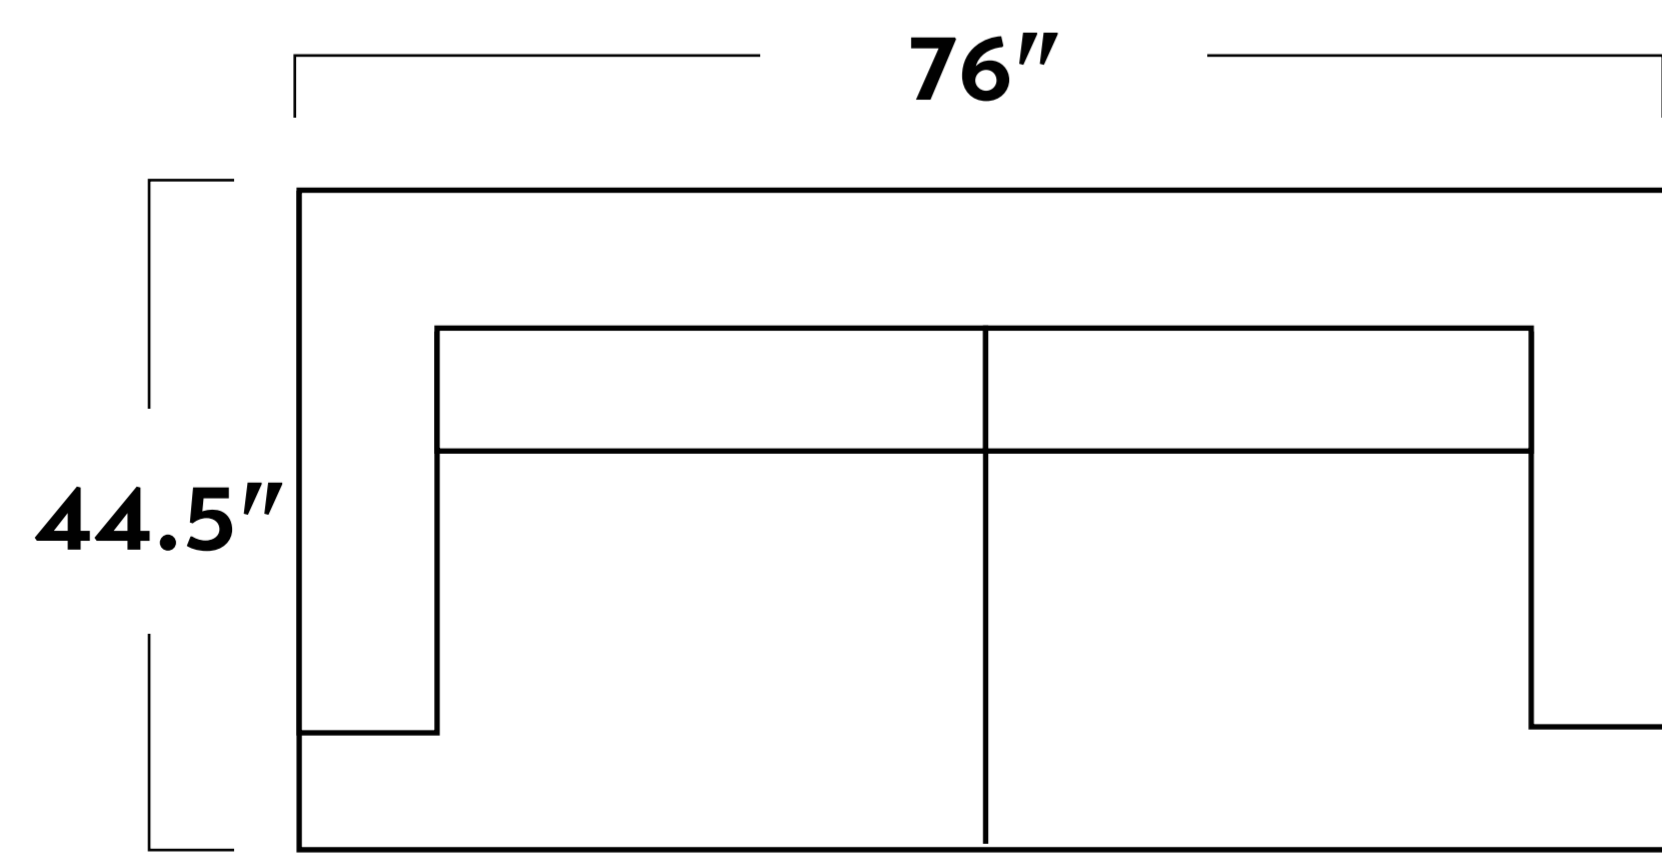

COUCH POTATOES

THE Austonian

Low-slung, sloped track arms and plush, Texas-sized cushions give the Austonian a style all its own.

Ask about built-to-order configurations. Some items are unavailable in leather. Dimensions are approximate. Scan the QR code to learn more.

-30 SOFA

-01 ARM CHAIR

-02 OTTOMAN

-20 LOVESEAT