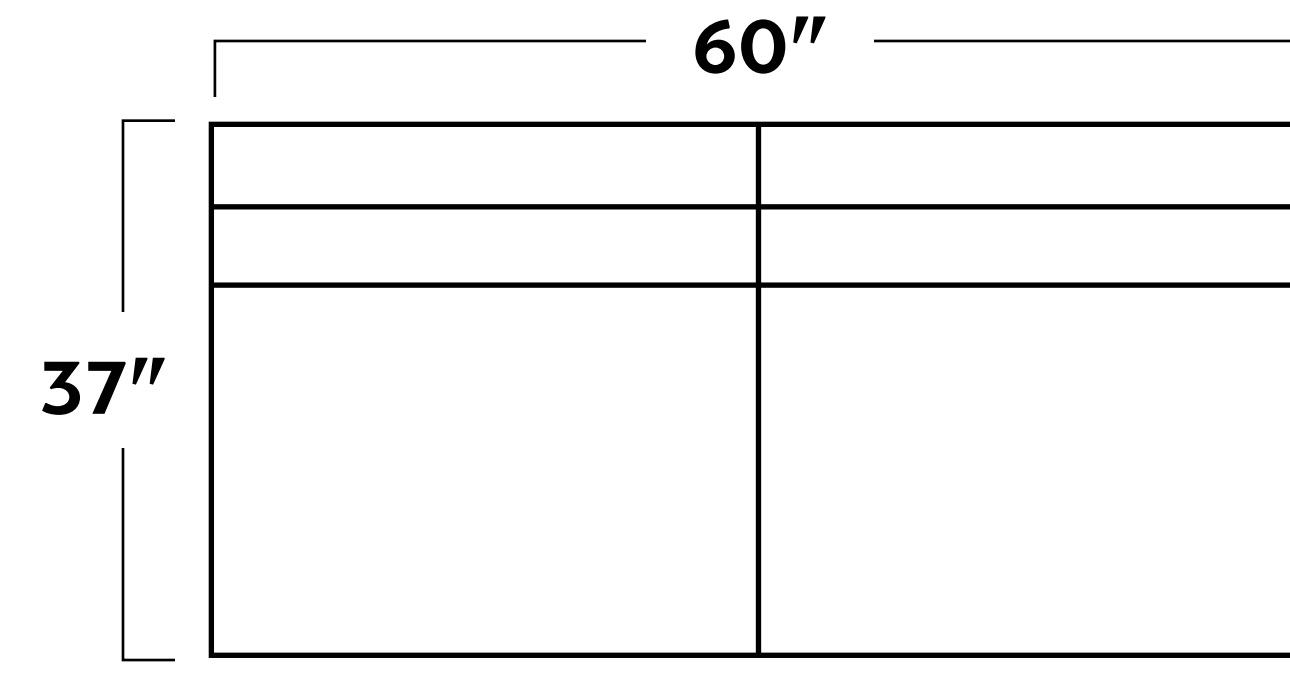

-03 ARMLESS LOVESEAT

-04L LAF CHAIR -04R RAF CHAIR

-82L LAF CHAISE -82R RAF CHAISE

-26L LAF CONDO SOFA -26R RAF CONDO SOFA

-82L/-26R CHAISE SECTIONAL

-26L/-15/-26R
CORNER SECTIONAL

-26L/-15/-03/-82R
CORNER SECTIONAL
WITH CHAISE