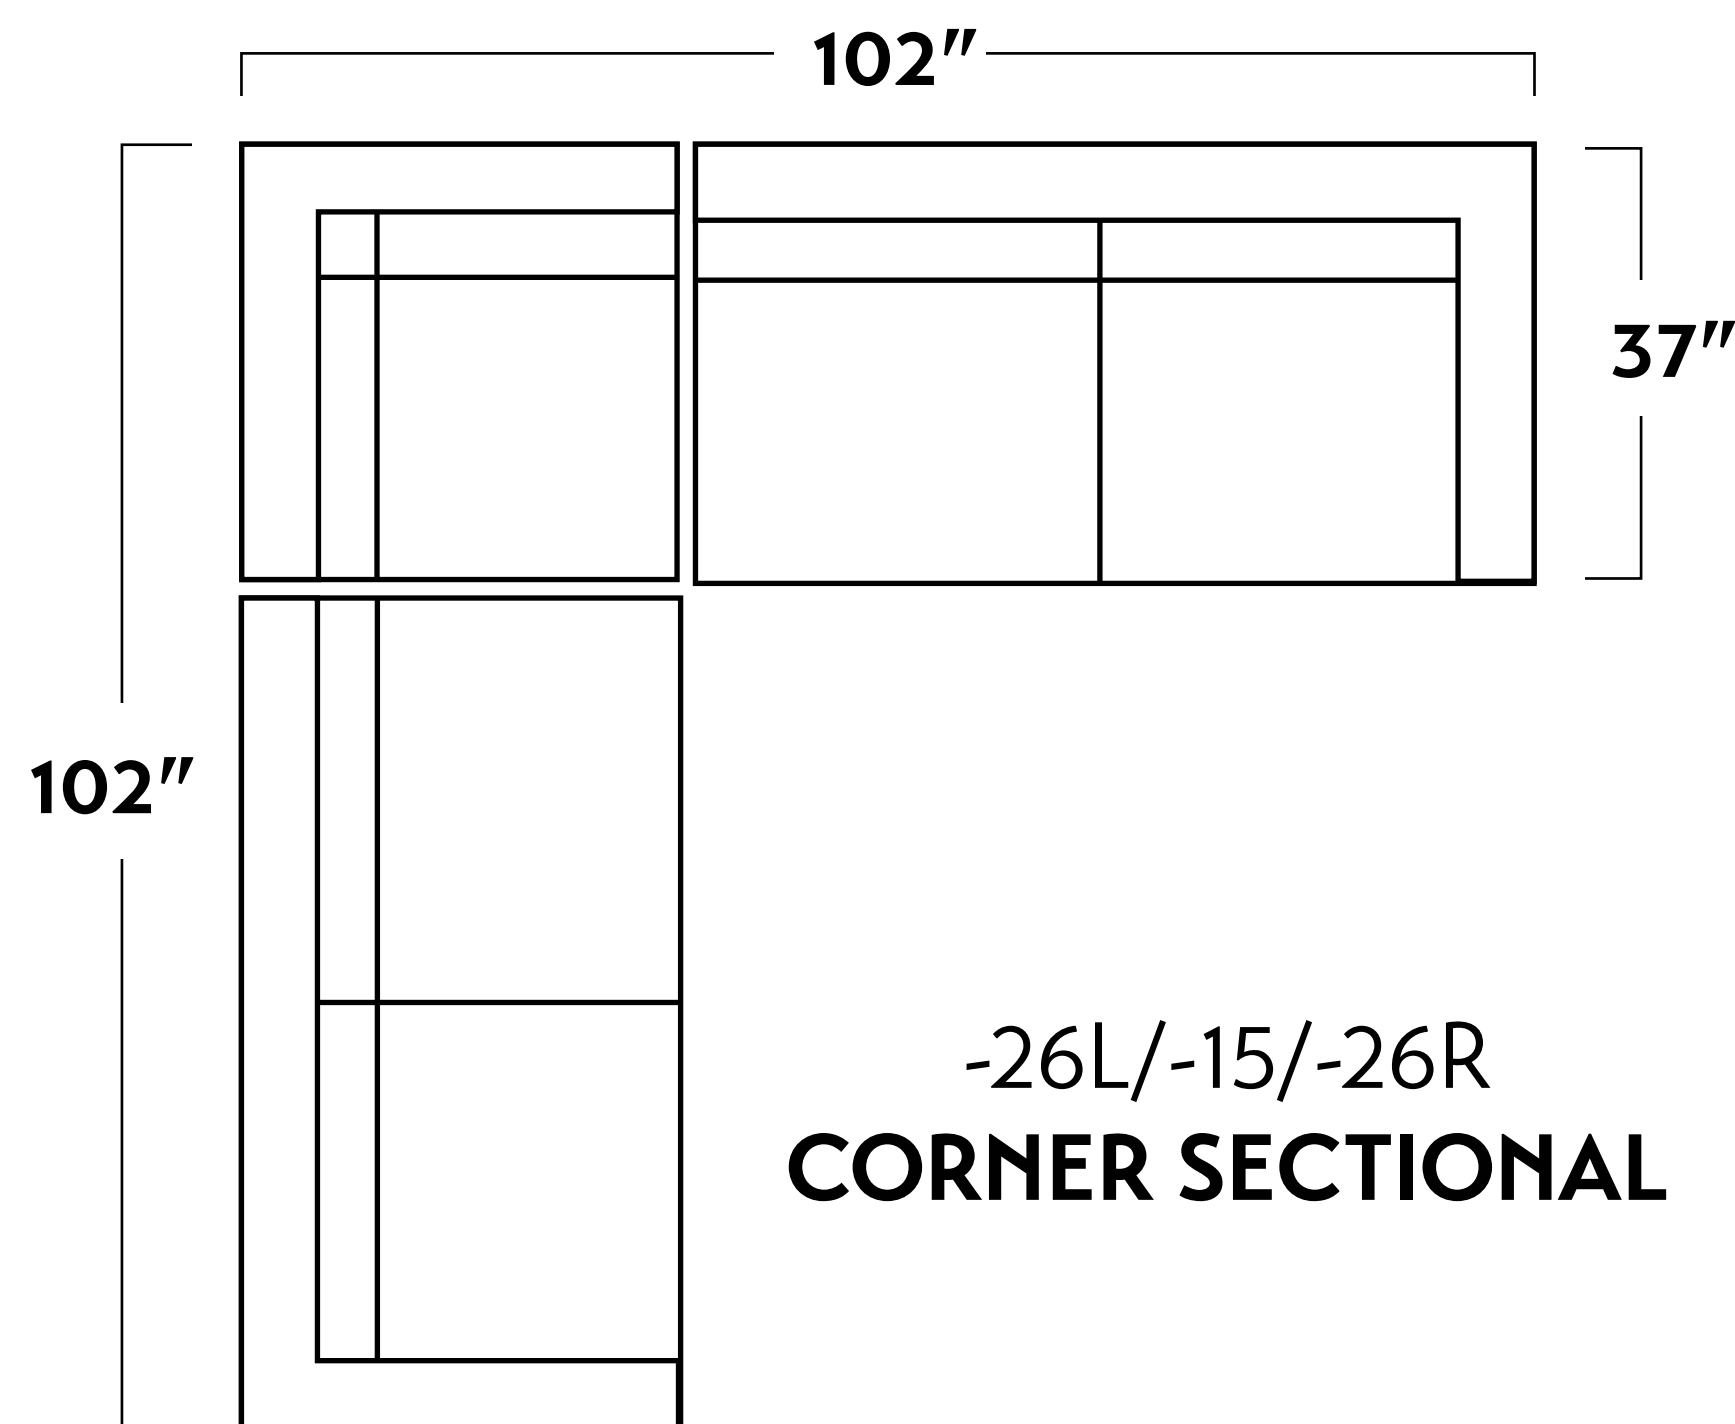

-03 ARMLESS LOVESEAT

-04L LAF CHAIR -04R RAF CHAIR

-82L LAF CHAISE -82R RAF CHAISE

-26L LAF CONDO SOFA -26R RAF CONDO SOFA

-82L/-26R CHAISE SECTIONAL

-26L/-15/-26R
CORNER SECTIONAL

-26L/-15/-03/-82R
CORNER SECTIONAL
WITH CHAISE