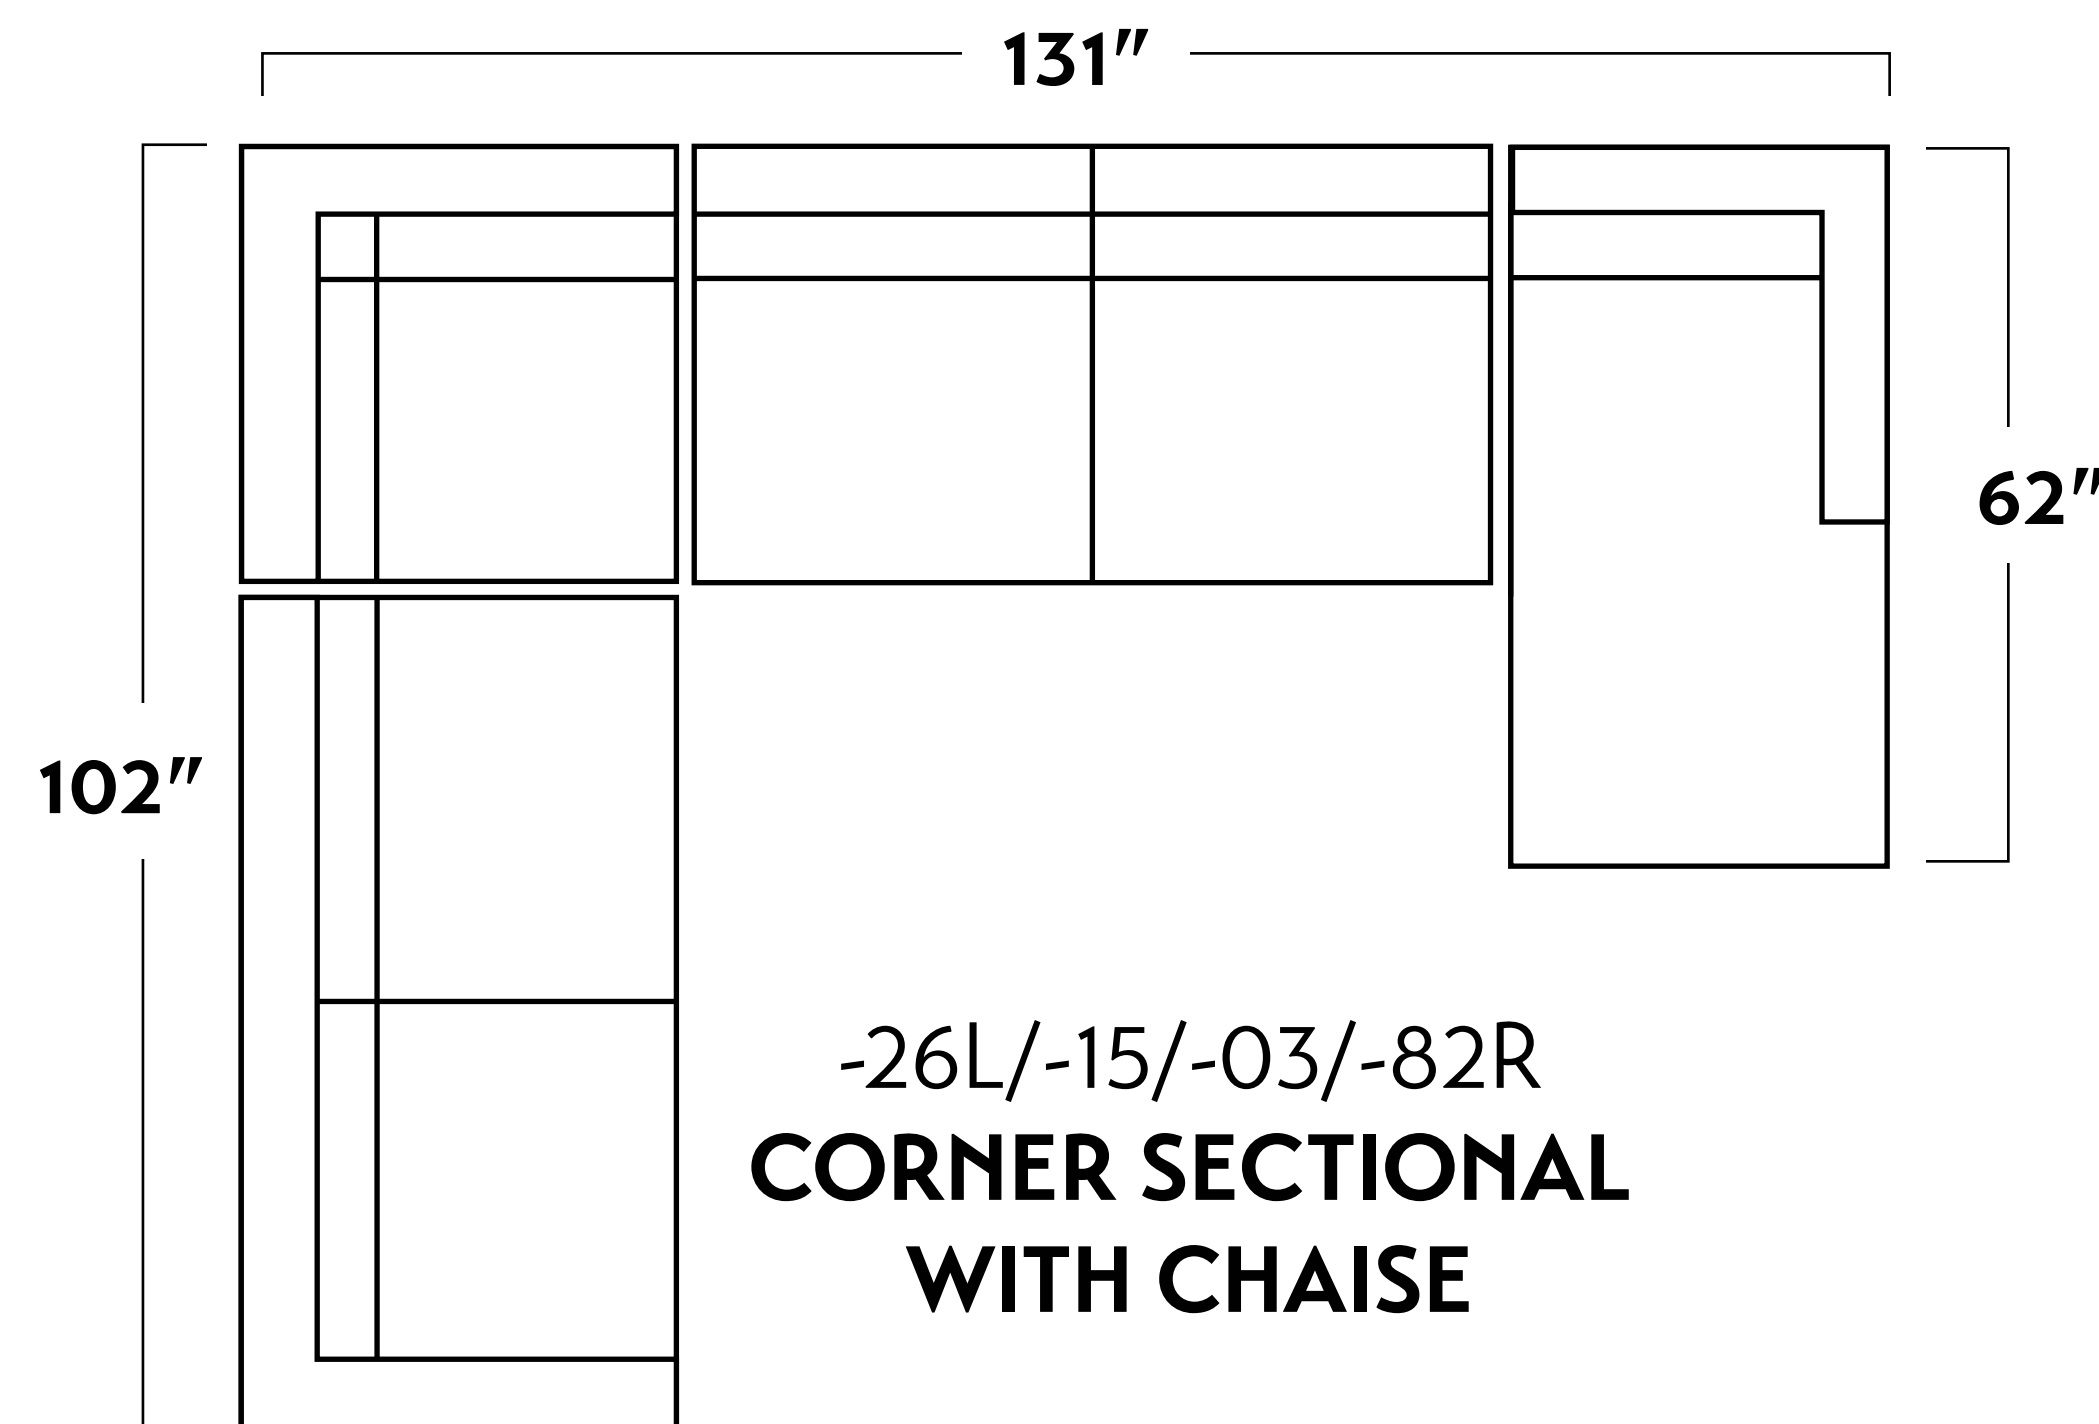

-03 ARMLESS LOVESEAT

-04L LAF CHAIR -04R RAF CHAIR

-82L LAF CHAISE -82R RAF CHAISE

-26L LAF CONDO SOFA -26R RAF CONDO SOFA

-82L/-26R CHAISE SECTIONAL

-26L/-15/-26R
CORNER SECTIONAL

-26L/-15/-03/-82R
CORNER SECTIONAL
WITH CHAISE