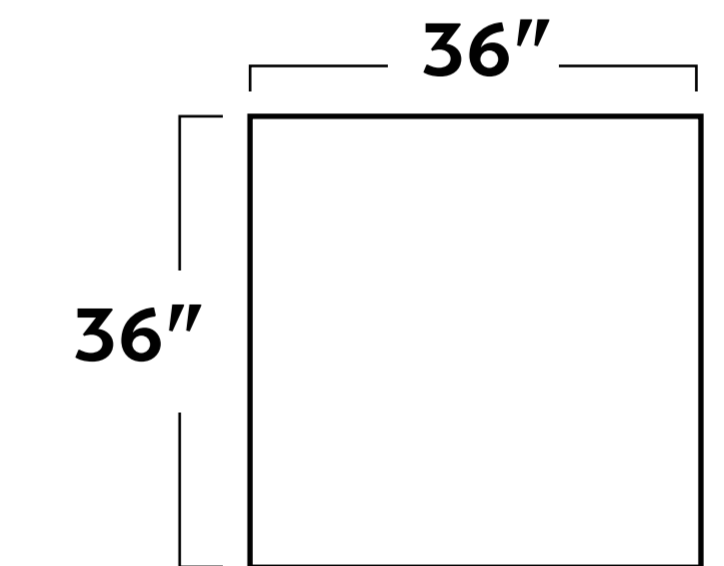

-07 COCKTAIL OTTOMAN