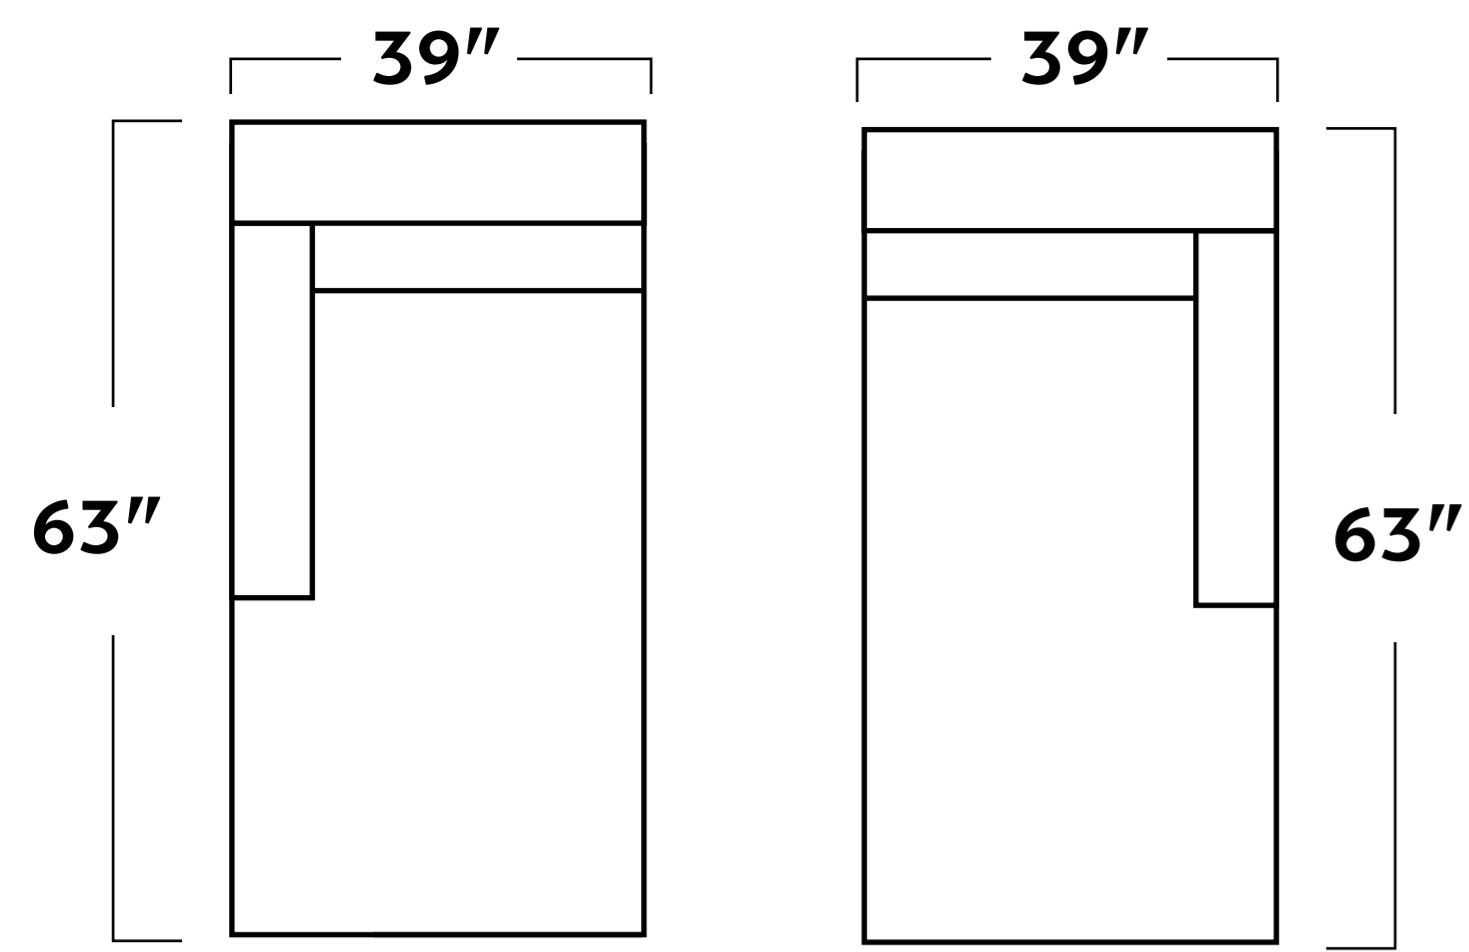

-83L/-83R LAF/RAF CHAISE