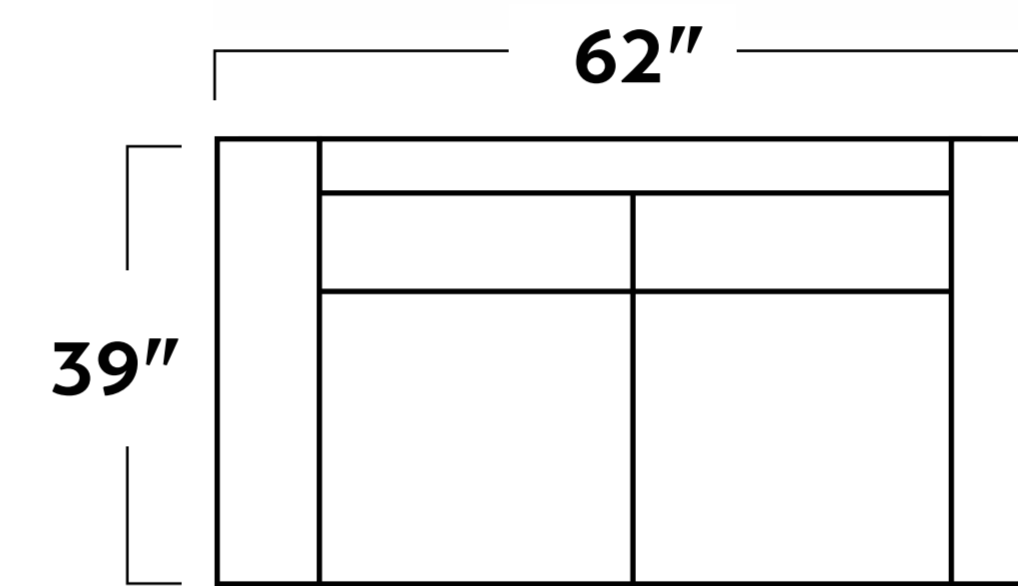

-20 LOVESEAT

Get it in a Sleeper:
↓