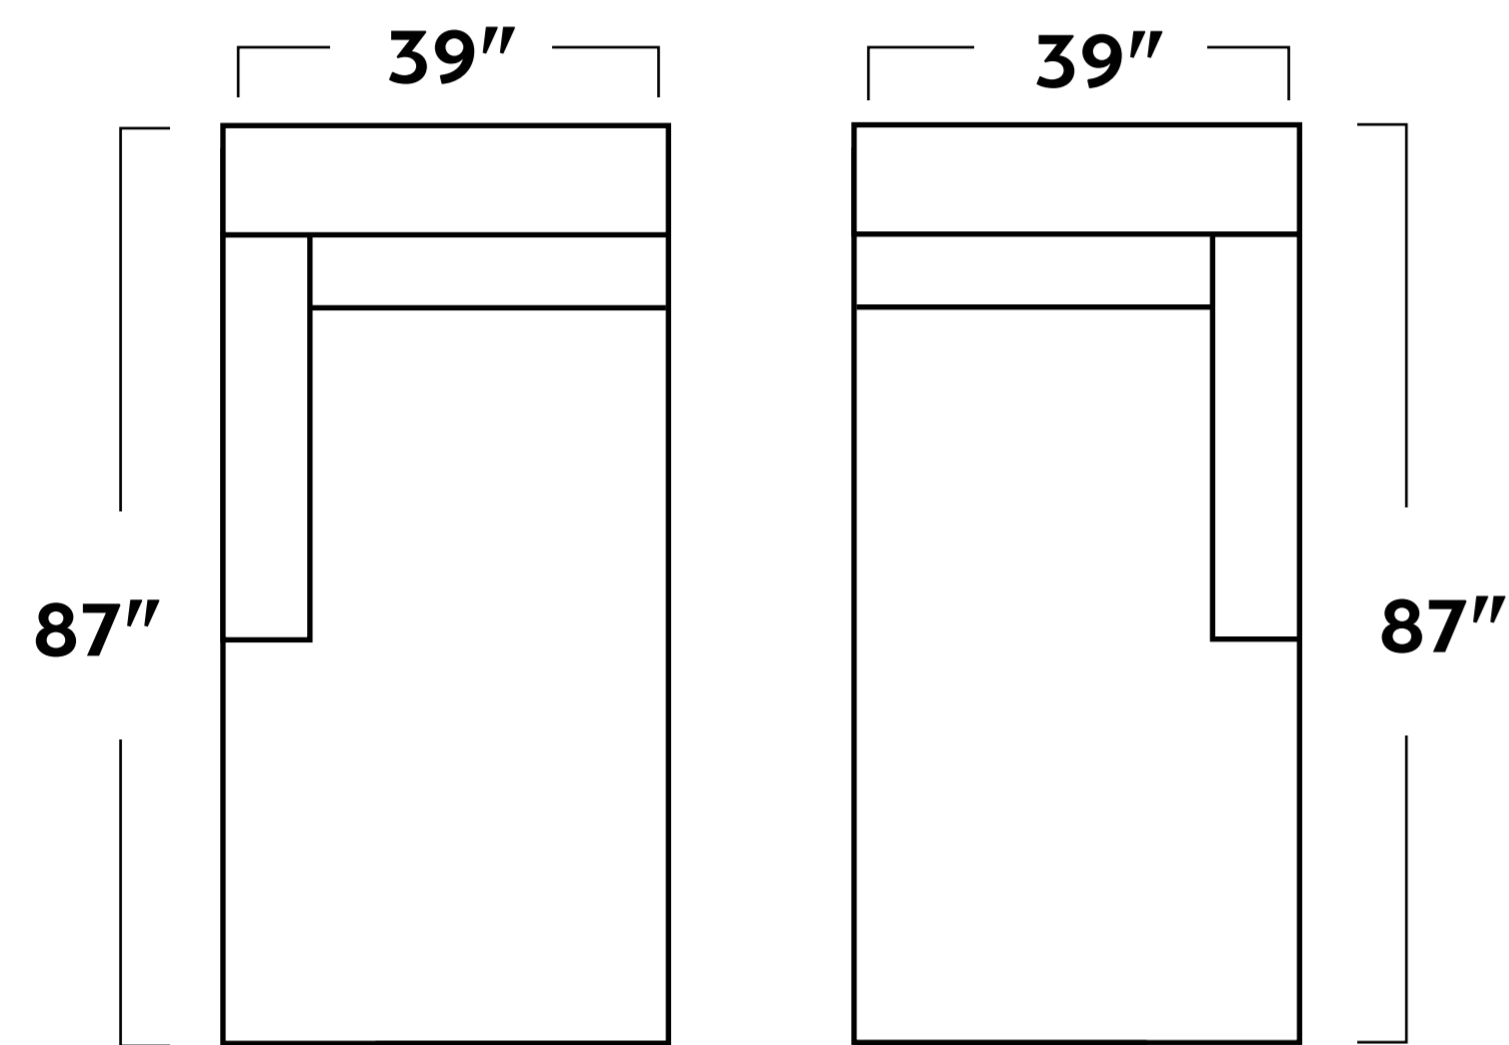

**-07 COCKTAIL OTTOMAN**

**-01 ARM CHAIR**

Customize it:  
↓

**-12 SWIVEL CHAIR**

-83L/-83R LAF/RAF CHAISE

-15 CORNER UNIT

-04L/-04R LAF/RAF CHAIR

-10 ARMLESS CHAIR

-32L/-36R SLEEPER CORNER SECTIONAL

-26L/-26R LAF/RAF LOVESEAT

-82L/-82R LAF/RAF SOFA CHAISE

-32L/-32R LAF/RAF CORNER SOFA

-32L/-03/-83R CORNER SECTIONAL WITH CHAISE

-03 ARMLESS LOVESEAT

-35L/-35R LAF/RAF SOFA