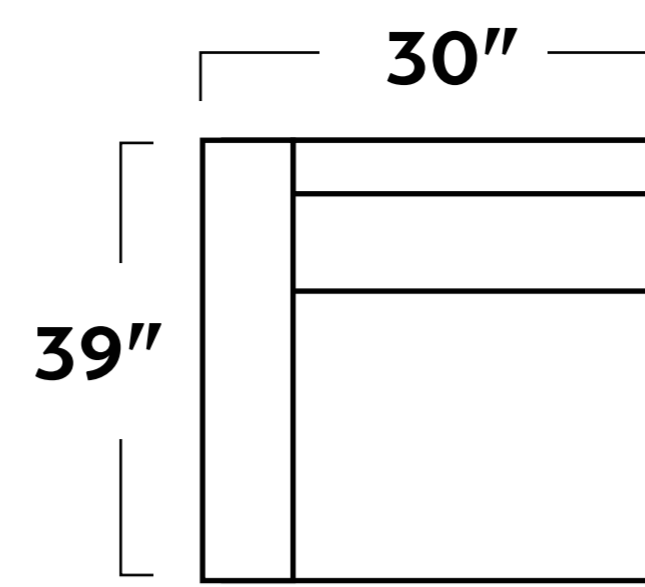

**-07 COCKTAIL OTTOMAN**

**-01 ARM CHAIR**

Customize it:  
↓

**-12 SWIVEL CHAIR**

-83L/-83R LAF/RAF CHAISE

-15 CORNER UNIT

-04L/-04R LAF/RAF CHAIR

-10 ARMLESS CHAIR

-32L/-36R SLEEPER CORNER SECTIONAL

-26L/-26R LAF/RAF LOVESEAT

-82L/-82R LAF/RAF SOFA CHAISE

-32L/-32R LAF/RAF CORNER SOFA

-32L/-03/-83R CORNER SECTIONAL WITH CHAISE

-03 ARMLESS LOVESEAT

-35L/-35R LAF/RAF SOFA