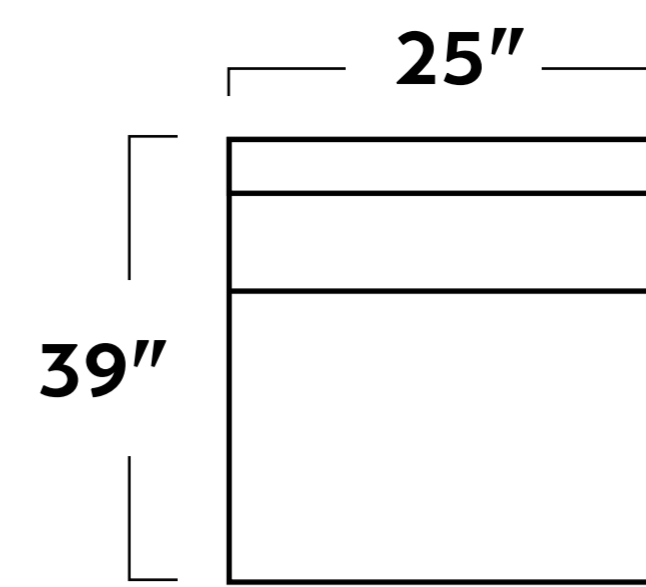

**-07 COCKTAIL OTTOMAN**

**-01 ARM CHAIR**

Customize it:  
↓

**-12 SWIVEL CHAIR**

-83L/-83R LAF/RAF CHAISE

-15 CORNER UNIT

-04L/-04R LAF/RAF CHAIR

-10 ARMLESS CHAIR

-32L/-36R SLEEPER CORNER SECTIONAL

-26L/-26R LAF/RAF LOVESEAT

-82L/-82R LAF/RAF SOFA CHAISE

-32L/-32R LAF/RAF CORNER SOFA

-32L/-03/-83R CORNER SECTIONAL WITH CHAISE

-03 ARMLESS LOVESEAT

-35L/-35R LAF/RAF SOFA