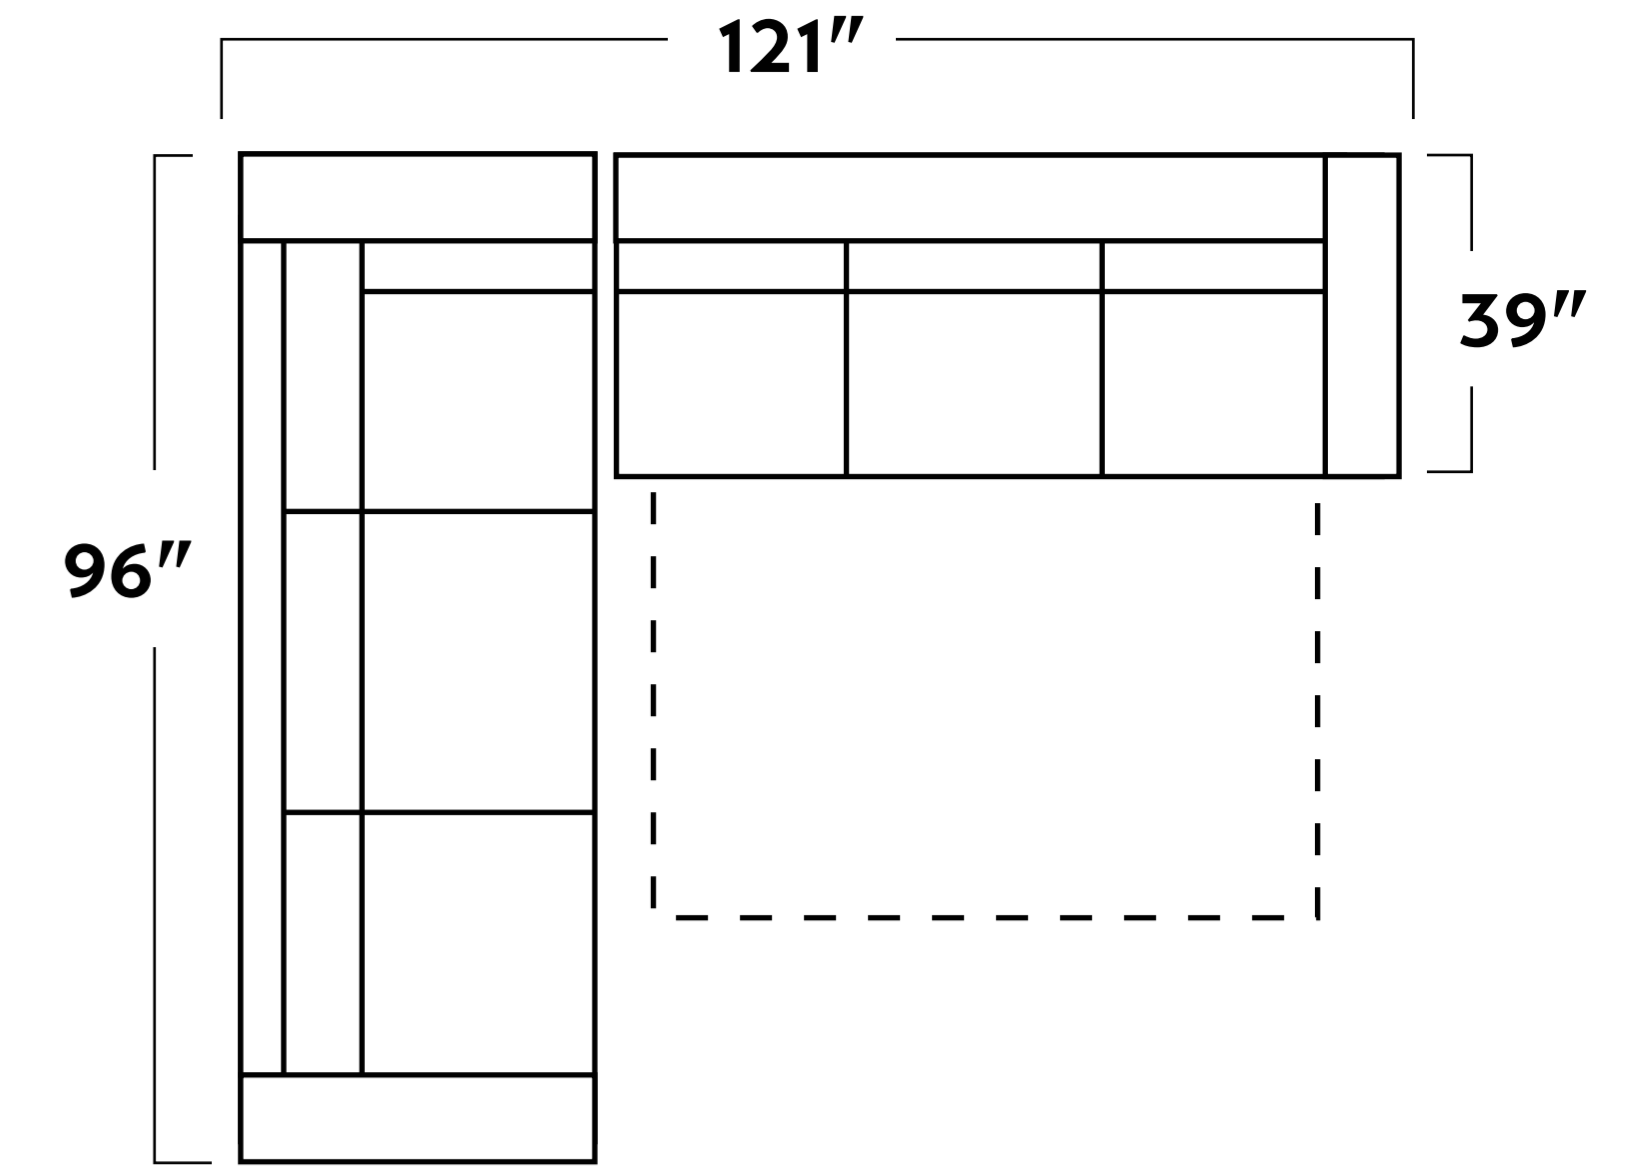

**-07 COCKTAIL OTTOMAN**

**-01 ARM CHAIR**

Customize it:  
↓

**-12 SWIVEL CHAIR**

-83L/-83R LAF/RAF CHAISE

-15 CORNER UNIT

-04L/-04R LAF/RAF CHAIR

-10 ARMLESS CHAIR

-32L/-36R SLEEPER CORNER SECTIONAL

-26L/-26R LAF/RAF LOVESEAT

-82L/-82R LAF/RAF SOFA CHAISE

-32L/-32R LAF/RAF CORNER SOFA

-32L/-03/-83R CORNER SECTIONAL WITH CHAISE

-03 ARMLESS LOVESEAT

-35L/-35R LAF/RAF SOFA