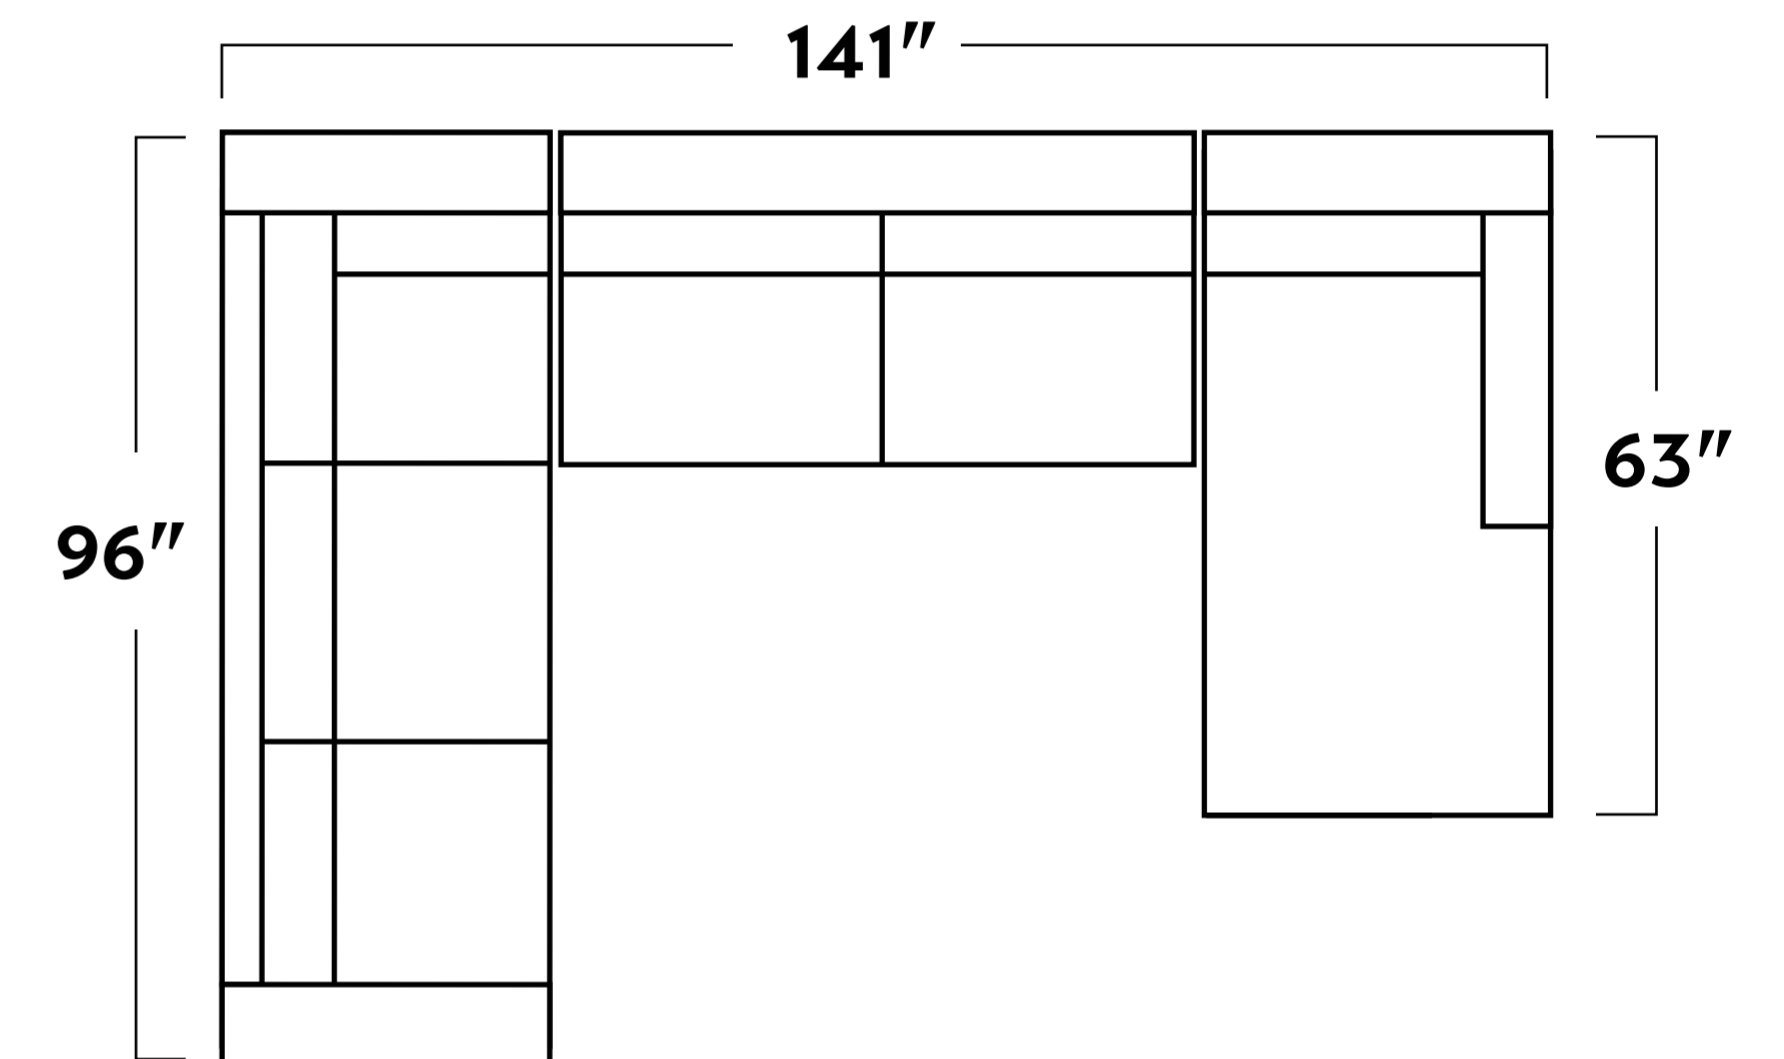

-32L/-36R SLEEPER CORNER SECTIONAL

-26L/-26R LAF/RAF LOVESEAT

-82L/-82R LAF/RAF SOFA CHAISE

-32L/-32R LAF/RAF CORNER SOFA

-32L/-03/-83R CORNER SECTIONAL WITH CHAISE

-03 ARMLESS LOVESEAT

-35L/-35R LAF/RAF SOFA

-32L/-03/-32R CORNER SOFA "U" SECTIONAL

Get it in a Sleeper:

-06 ARMLESS FULL SLEEPER LOVESEAT

Get it in a Sleeper:

-36L/-36R LAF/RAF QUEEN SLEEPER SOFA