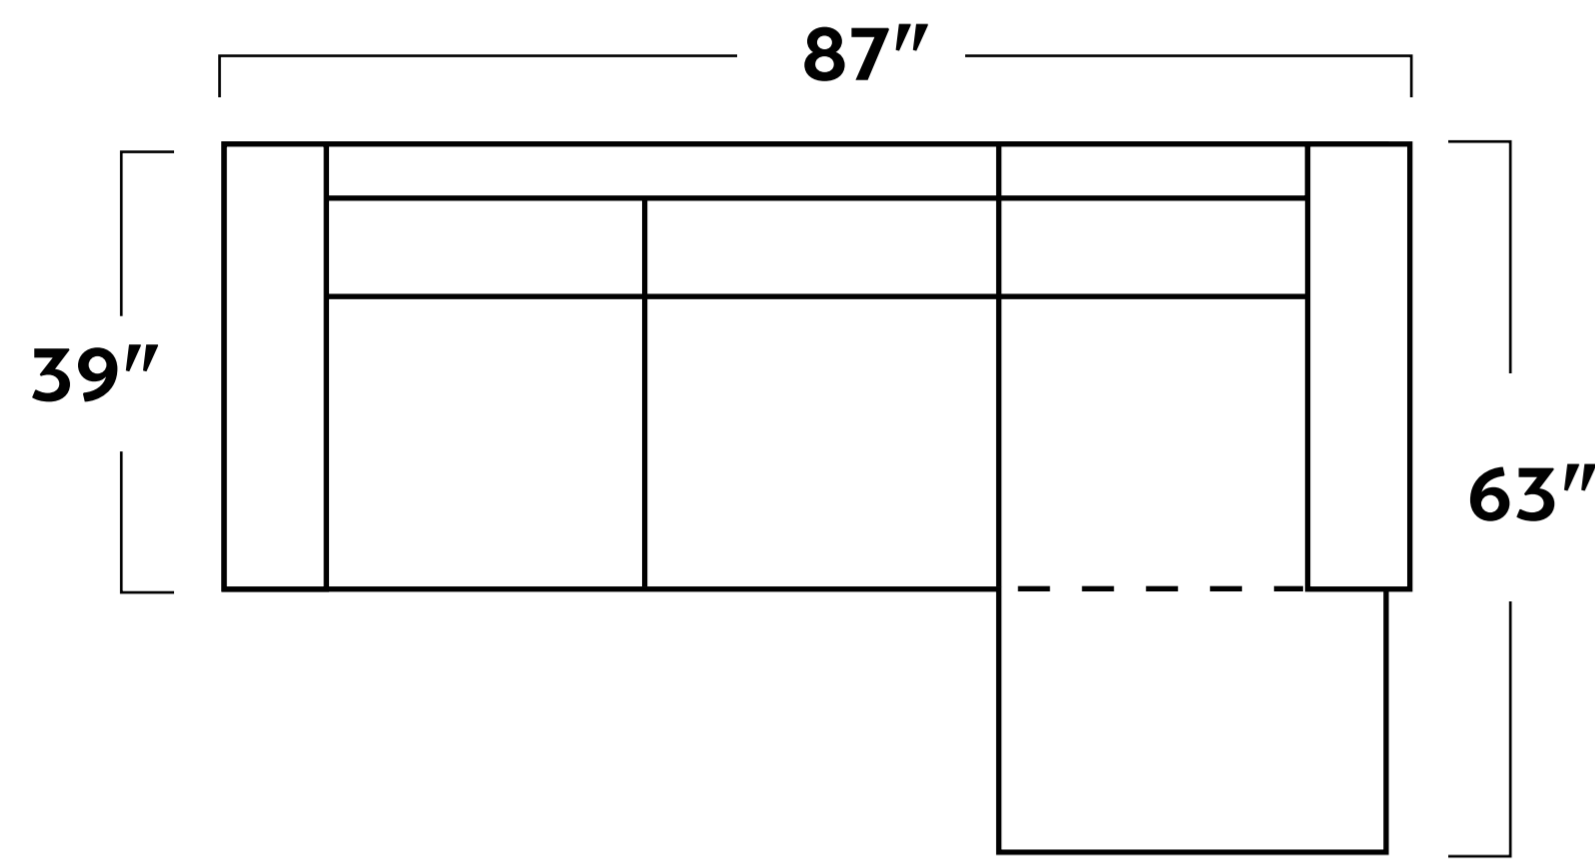

-90 REVERSIBLE CHAISE
(NOT AVAILABLE IN LEATHER)

Get it in a Sleeper:
↓