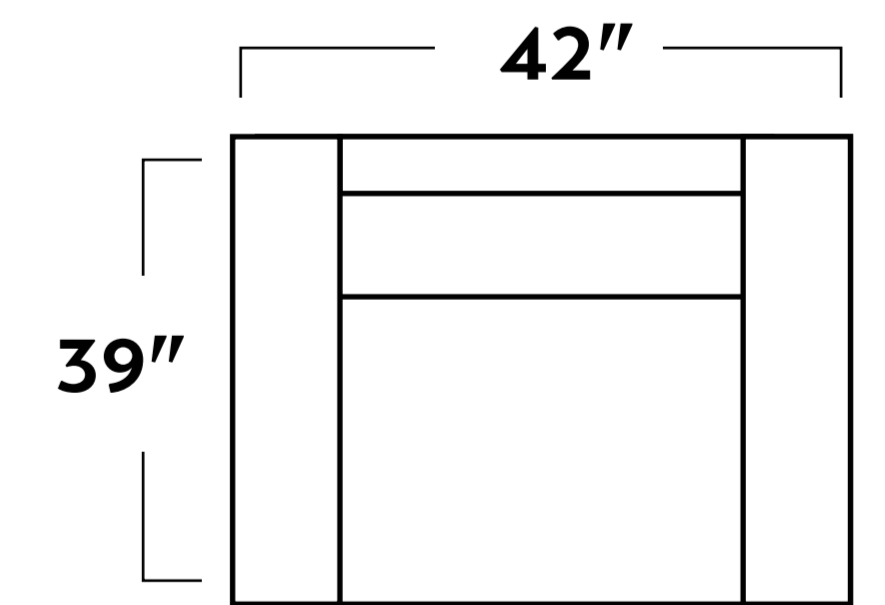

-01 ARM CHAIR

Customize it:
↓