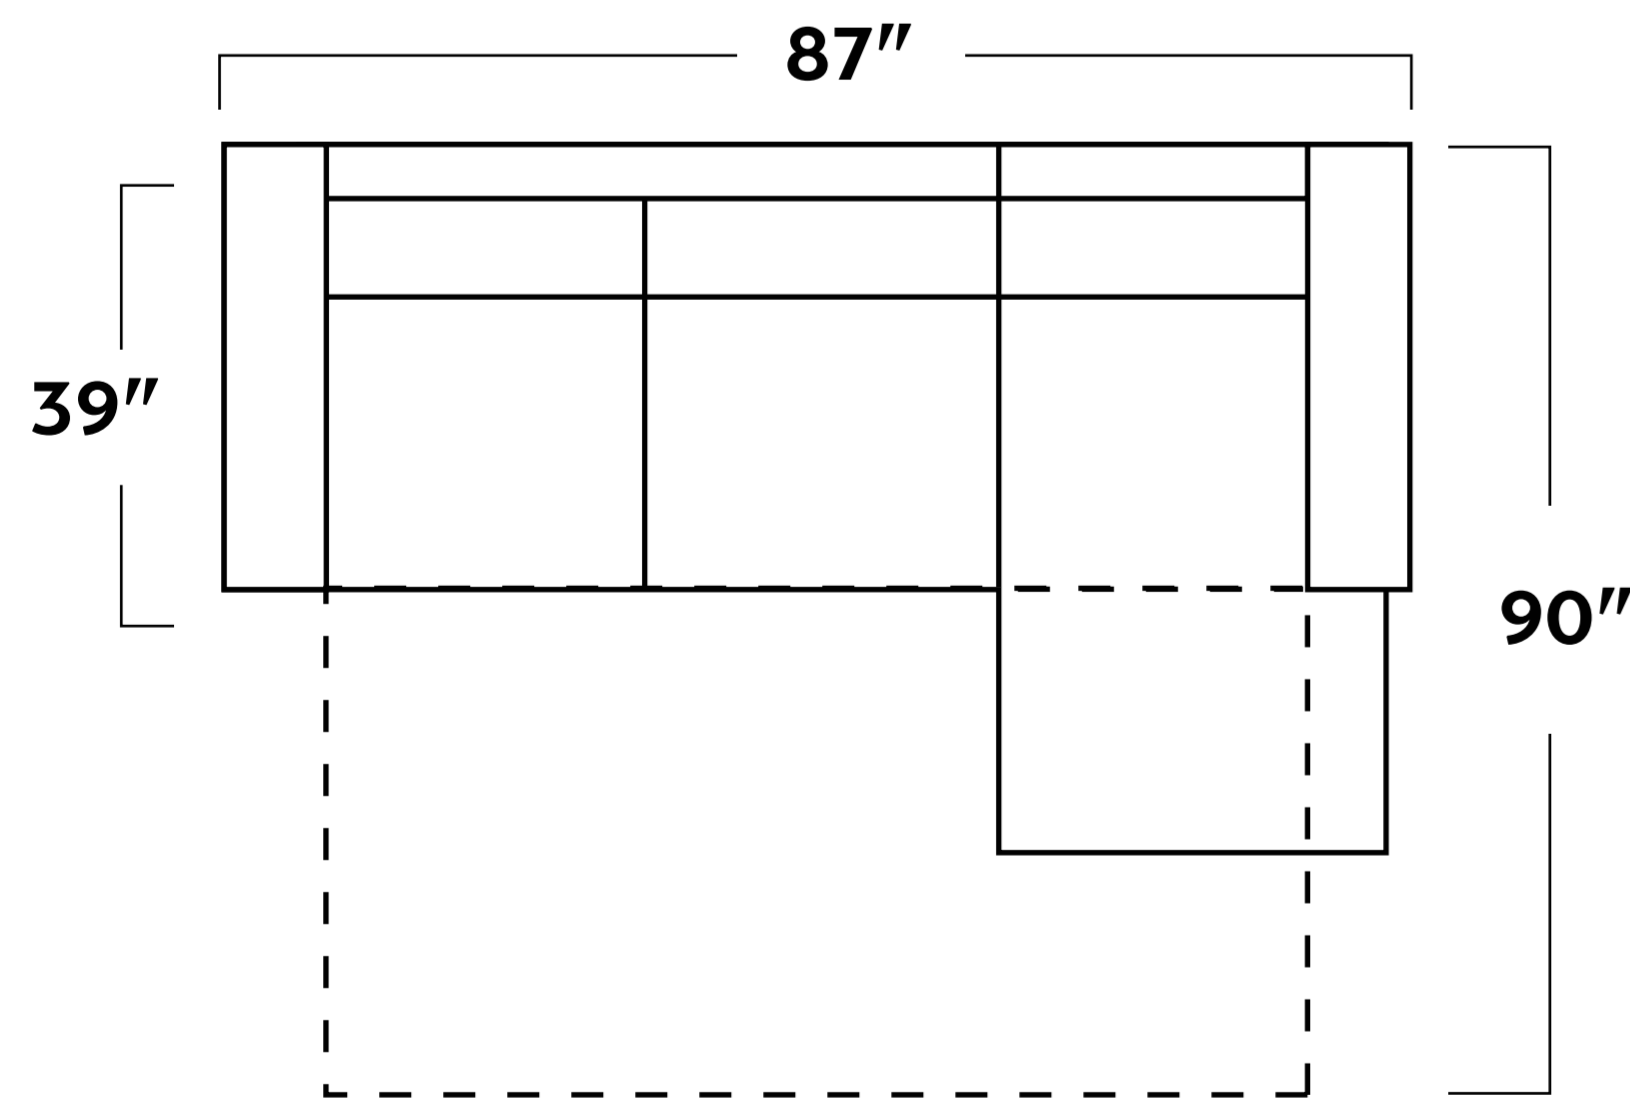

-68 REVERSIBLE SLEEPER SOFA
(NOT AVAILABLE IN LEATHER)