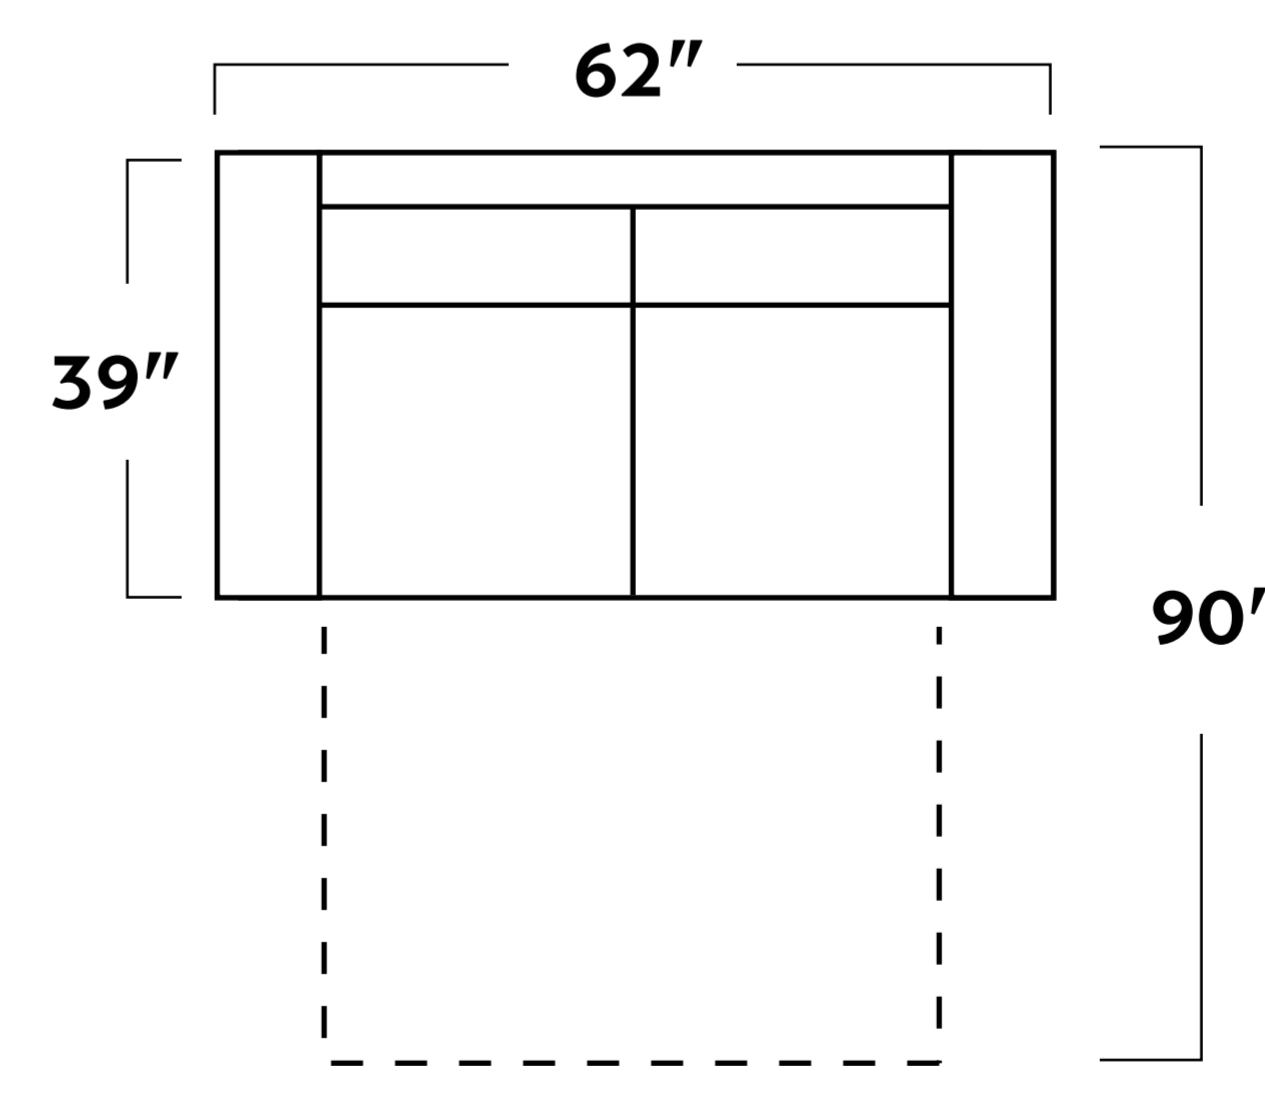

-37 TWIN SLEEPER LOVESEAT