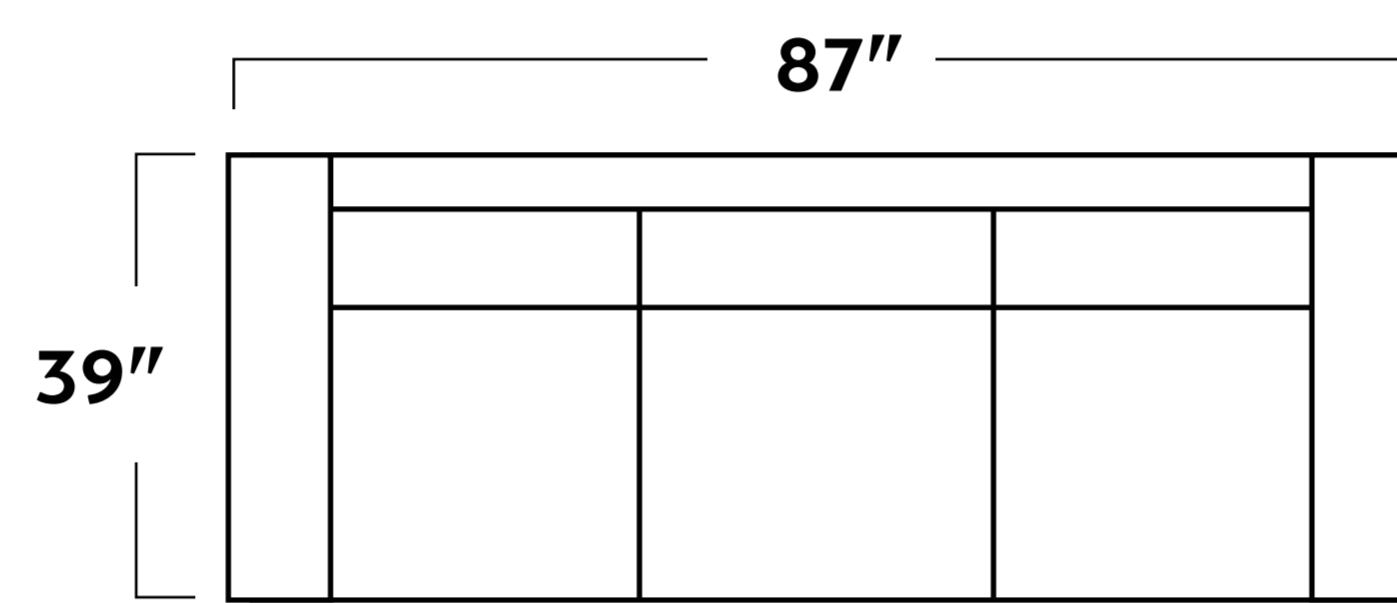

-30 TRACK SOFA

Get it in a Sleeper:
↓