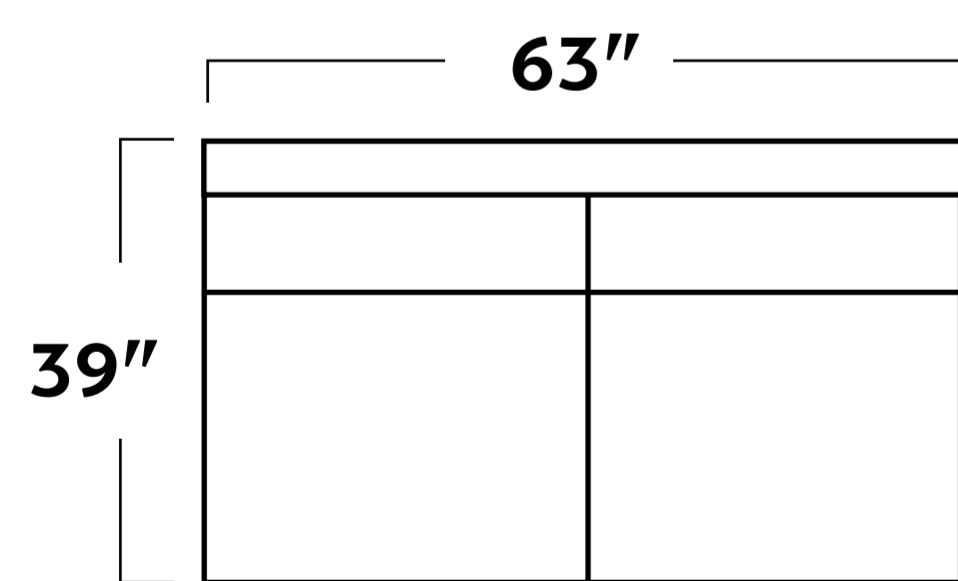

-32L/-36R SLEEPER CORNER SECTIONAL

-26L/-26R LAF/RAF LOVESEAT

-82L/-82R LAF/RAF SOFA CHAISE

-32L/-32R LAF/RAF CORNER SOFA

-32L/-03/-83R CORNER SECTIONAL WITH CHAISE

-03 ARMLESS LOVESEAT

-35L/-35R LAF/RAF SOFA

-32L/-03/-32R CORNER SOFA "U" SECTIONAL

Get it in a Sleeper:

-06 ARMLESS FULL SLEEPER LOVESEAT

Get it in a Sleeper:

-36L/-36R LAF/RAF QUEEN SLEEPER SOFA