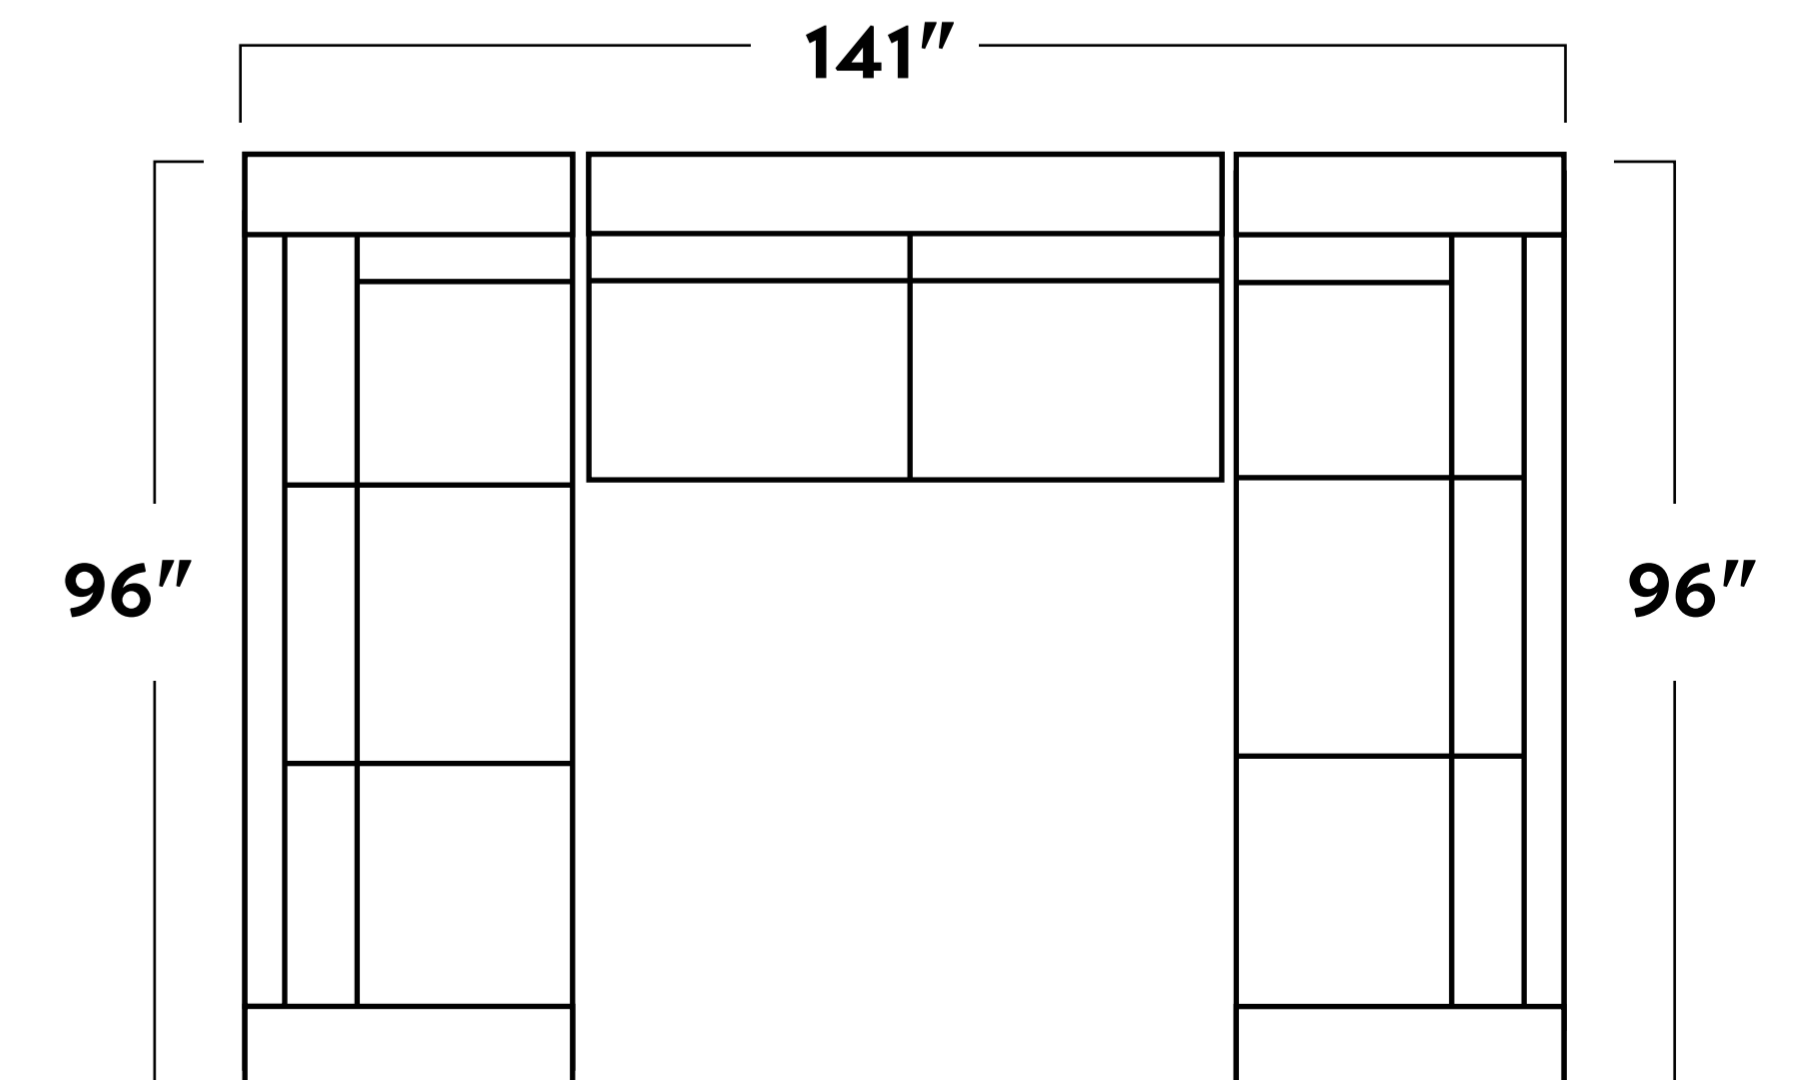

-32L/-36R SLEEPER CORNER SECTIONAL

-26L/-26R LAF/RAF LOVESEAT

-82L/-82R LAF/RAF SOFA CHAISE

-32L/-32R LAF/RAF CORNER SOFA

-32L/-03/-83R CORNER SECTIONAL WITH CHAISE

-03 ARMLESS LOVESEAT

-35L/-35R LAF/RAF SOFA

-32L/-03/-32R CORNER SOFA "U" SECTIONAL

Get it in a Sleeper:

-06 ARMLESS FULL SLEEPER LOVESEAT

Get it in a Sleeper:

-36L/-36R LAF/RAF QUEEN SLEEPER SOFA