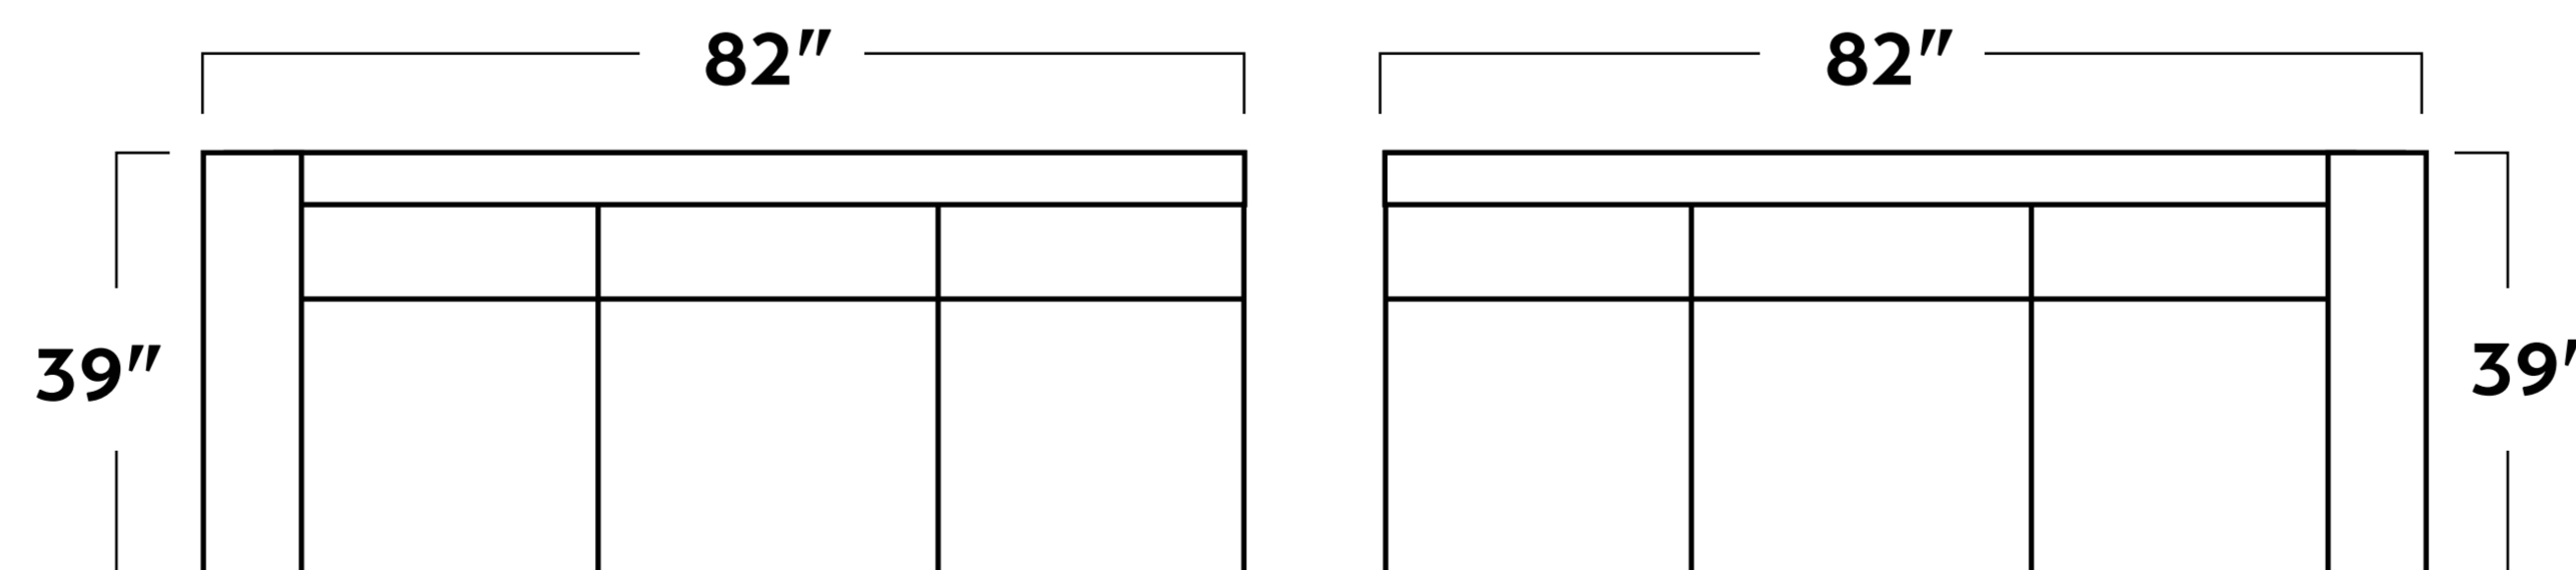

-32L/-36R SLEEPER CORNER SECTIONAL

-26L/-26R LAF/RAF LOVESEAT

-82L/-82R LAF/RAF SOFA CHAISE

-32L/-32R LAF/RAF CORNER SOFA

-32L/-03/-83R CORNER SECTIONAL WITH CHAISE

-03 ARMLESS LOVESEAT

-35L/-35R LAF/RAF SOFA