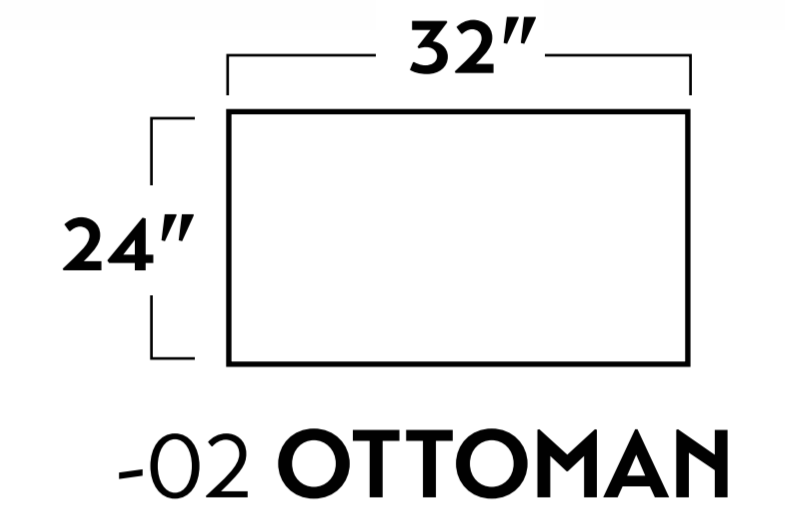

-02 OTTOMAN