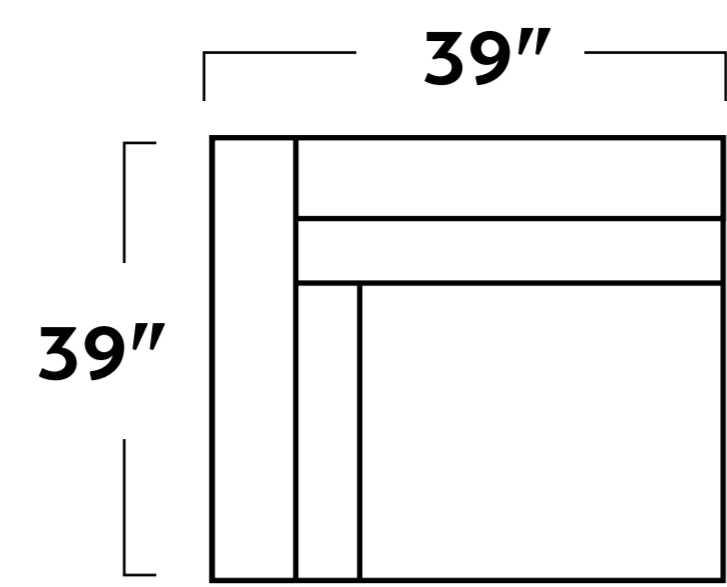

**-07 COCKTAIL OTTOMAN**

**-01 ARM CHAIR**

Customize it:  
↓

**-12 SWIVEL CHAIR**

-83L/-83R LAF/RAF CHAISE

-15 CORNER UNIT

-04L/-04R LAF/RAF CHAIR

-10 ARMLESS CHAIR

-32L/-36R SLEEPER CORNER SECTIONAL

-26L/-26R LAF/RAF LOVESEAT

-82L/-82R LAF/RAF SOFA CHAISE

-32L/-32R LAF/RAF CORNER SOFA

-32L/-03/-83R CORNER SECTIONAL WITH CHAISE

-03 ARMLESS LOVESEAT

-35L/-35R LAF/RAF SOFA