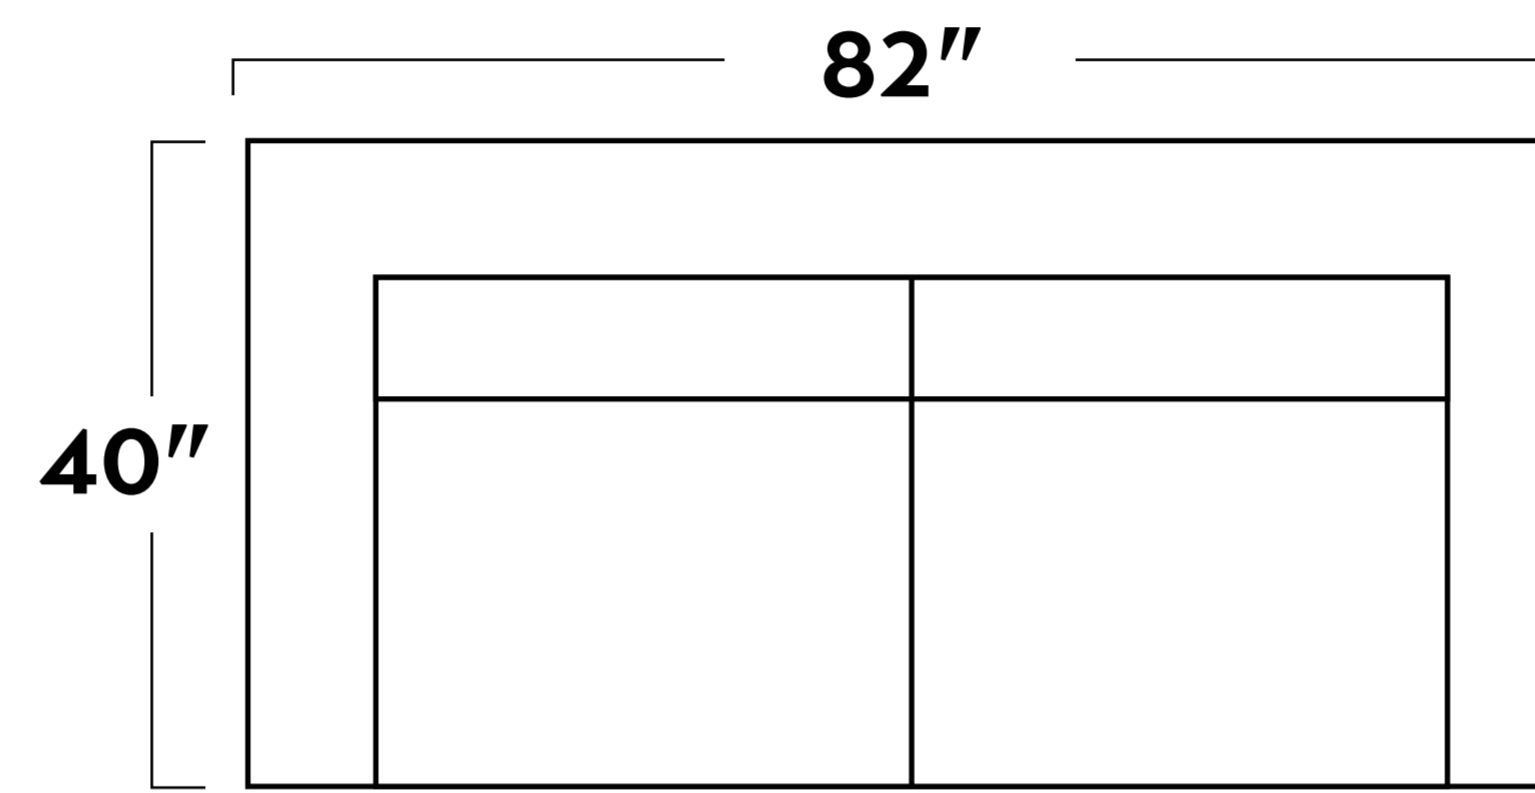

**COUCH POTATOES**

*SoCo*

Nestle back into the deep, pillowy seats of the So Co. The arms have a smaller profile, to maximize the area of comfort, while keeping a clean style all its own.

Ask about built-to-order configurations. Some items are unavailable in leather. Dimensions are approximate. Scan the QR code to learn more.

-30 SOFA

-20 LOVESEAT

-01 ARM CHAIR

-02 OTTOMAN

-03 ARMLESS SOFA

-10 ARMLESS CHAIR

-15 CORNER WEDGE

-04L/-04R LAF/RAF CHAIR

-35L/-35R LAF/RAF SOFA