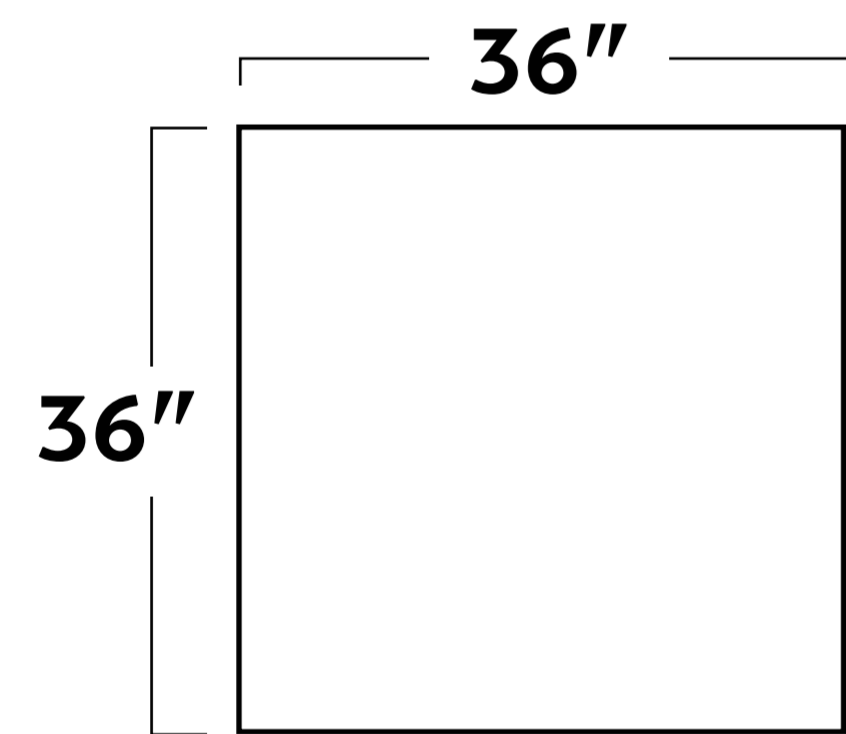

**COUCH POTATOES**

*SoCo*

Nestle back into the deep, pillowy seats of the So Co. The arms have a smaller profile, to maximize the area of comfort, while keeping a clean style all its own.

Ask about built-to-order configurations. Some items are unavailable in leather. Dimensions are approximate. Scan the QR code to learn more.

-30 SOFA

-20 LOVESEAT

-01 ARM CHAIR

-02 OTTOMAN

-03 ARMLESS SOFA

-10 ARMLESS CHAIR

-15 CORNER WEDGE

-04L/-04R LAF/RAF CHAIR

-35L/-35R LAF/RAF SOFA