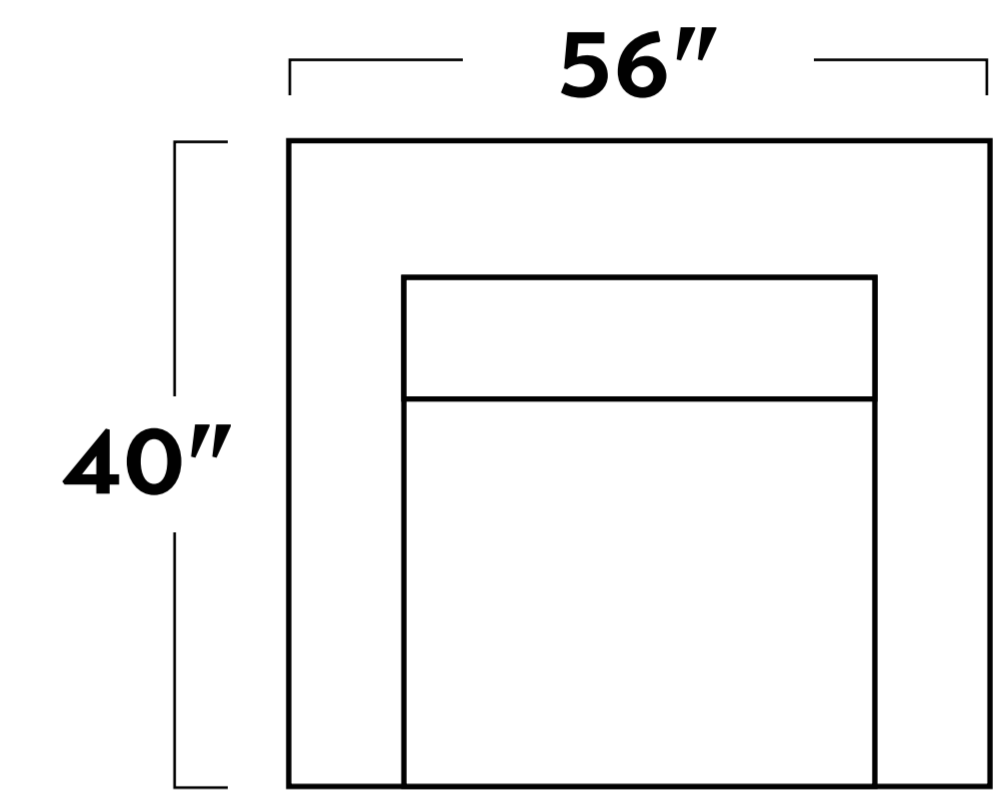

**COUCH POTATOES**

*SoCo*

Nestle back into the deep, pillowy seats of the So Co. The arms have a smaller profile, to maximize the area of comfort, while keeping a clean style all its own.

Ask about built-to-order configurations. Some items are unavailable in leather. Dimensions are approximate. Scan the QR code to learn more.

-30 SOFA

-20 LOVESEAT

-01 ARM CHAIR

-02 OTTOMAN

-03 ARMLESS SOFA

-10 ARMLESS CHAIR

-15 CORNER WEDGE

-04L/-04R LAF/RAF CHAIR

-35L/-35R LAF/RAF SOFA