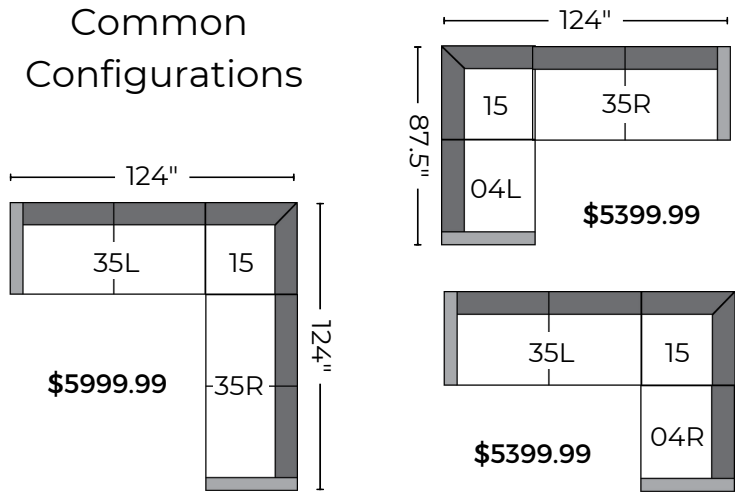

Common Configurations