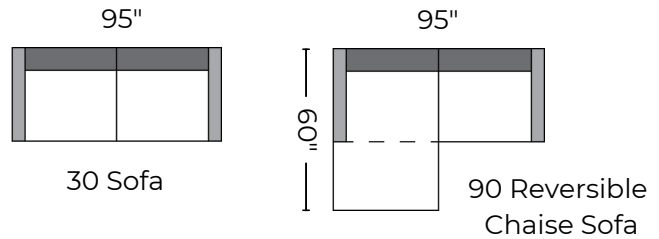

COUCH POTATOES

150 Series

Arm Height: 28"h
Seat Height: 18"h
Seat Depth: 27"d
Frame Depth: 40"d
Frame Height: 28"h
Overall Height: 35"h
Leg Height: 2"h

Cushion Style: loose seat; loose back
Seat Cushion: foam & polyfil
Back Cushion: chambered polyfil

Free-Standing Pieces

150-01 Arm Chair	\$1999.99
150-02 Ottoman	\$699.99
150-20 Loveseat	\$2479.99
150-30 Sofa	\$2499.99
150-90 Rev. Chaise Sofa	\$2999.99

Sectional Pieces

150-03 Armless Sofa	\$2100
150-04L/R Arm Chair	\$1700
150-10 Armless Chair	\$1299.99
150-15 Corner	\$1399.99
150-34L/R Rev. Chaise Sofa	\$2800
150-35L/R Sofa	\$2300
150-82L/R Chaise	\$1999.99