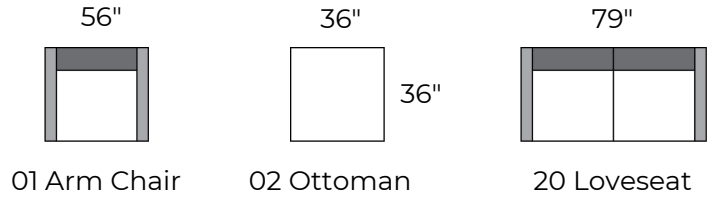

COUCH POTATOES

150 Series

Arm Height: 28"h
Seat Height: 18"h
Seat Depth: 27"d
Frame Depth: 40"d
Frame Height: 28"h
Overall Height: 35"h
Leg Height: 2"h

Cushion Style: loose seat; loose back
Seat Cushion: foam & polyfil
Back Cushion: chambered polyfil

Free-Standing Pieces

150-01 Arm Chair	\$1999.99
150-02 Ottoman	\$699.99
150-20 Loveseat	\$2479.99
150-30 Sofa	\$2499.99
150-90 Rev. Chaise Sofa	\$2999.99

Sectional Pieces

150-03 Armless Sofa	\$2100
150-04L/R Arm Chair	\$1700
150-10 Armless Chair	\$1299.99
150-15 Corner	\$1399.99
150-34L/R Rev. Chaise Sofa	\$2800
150-35L/R Sofa	\$2300
150-82L/R Chaise	\$1999.99