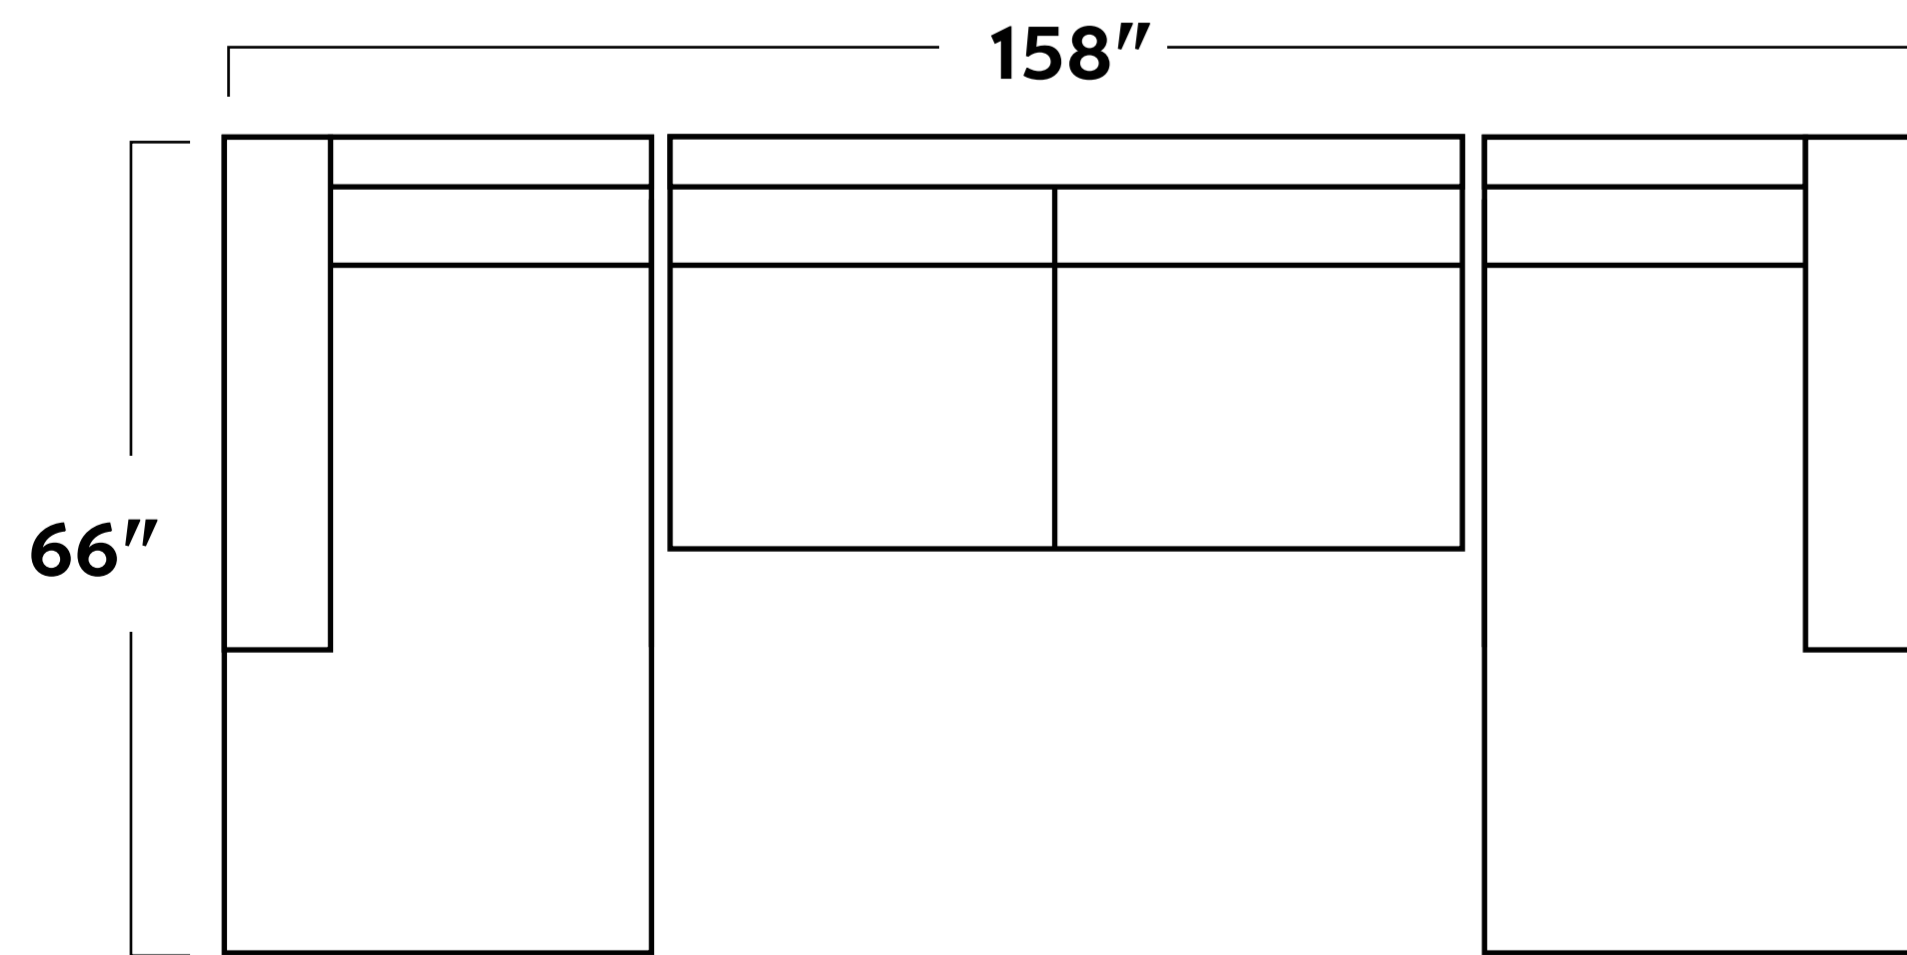

-01 ARM CHAIR

-02 OTTOMAN

-15 CORNER UNIT

-03 ARMLESS LOVESEAT

-10 ARMLESS CHAIR

-35L/-35R LAF/RAF CONDO SOFA

-35L/-15/-35R  
CORNER SECTIONAL

-04L/-04R LAF/RAF CHAIR

-82L/-03/-15/-35R  
CORNER SECTIONAL  
WITH CHAISE

-82L/-03/-82R DOUBLE CHAISE "U" SECTIONAL

-82L/-82R LAF/RAF CHAISE

-35L/-82R CHAISE SECTIONAL