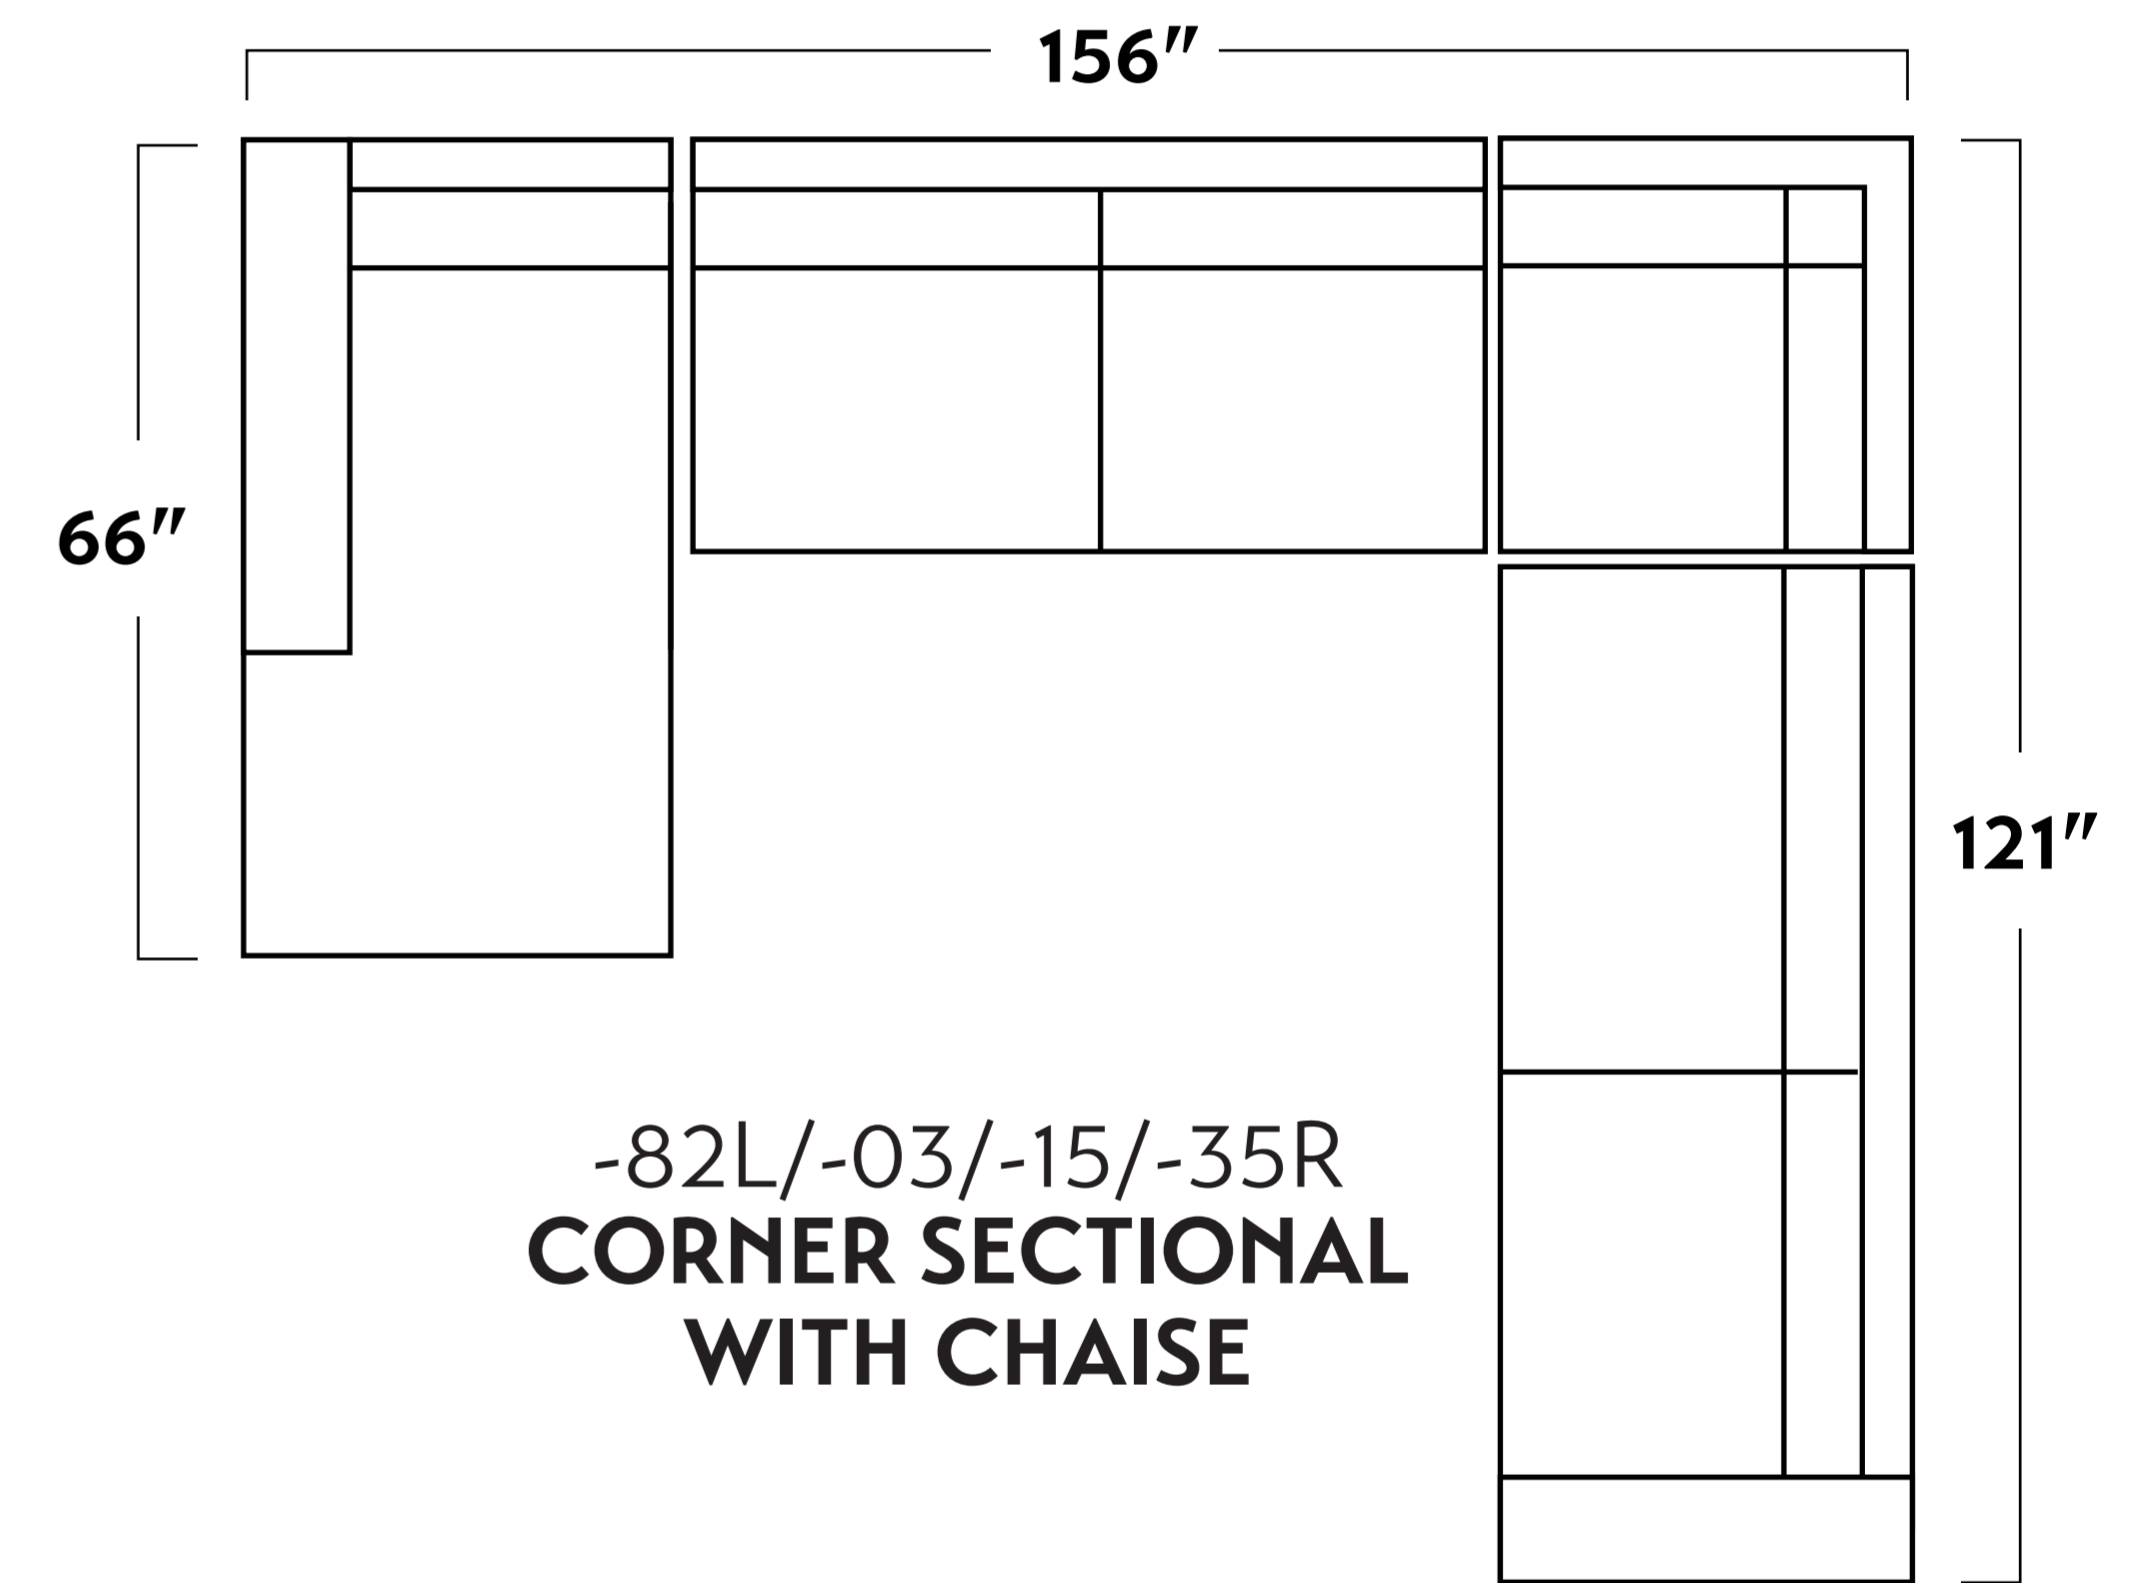

-01 ARM CHAIR

-02 OTTOMAN

-15 CORNER UNIT

-03 ARMLESS LOVESEAT

-10 ARMLESS CHAIR

-35L/-35R LAF/RAF CONDO SOFA

-35L/-15/-35R  
CORNER SECTIONAL

-04L/-04R LAF/RAF CHAIR

-82L/-03/-15/-35R  
CORNER SECTIONAL  
WITH CHAISE

-82L/-03/-82R DOUBLE CHAISE "U" SECTIONAL

-82L/-82R LAF/RAF CHAISE

-35L/-82R CHAISE SECTIONAL