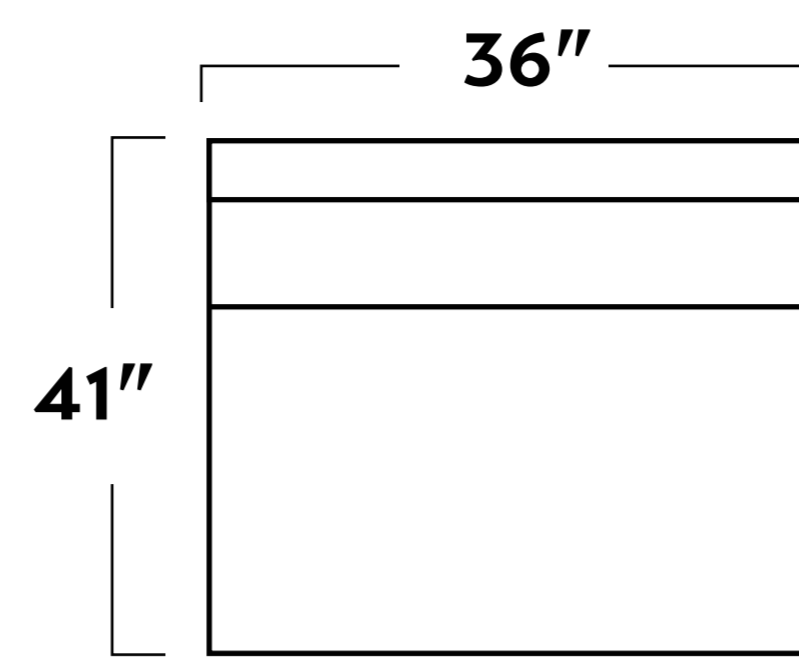

-01 ARM CHAIR

-02 OTTOMAN

-15 CORNER UNIT

-03 ARMLESS LOVESEAT

-10 ARMLESS CHAIR

-35L/-35R LAF/RAF CONDO SOFA

-35L/-15/-35R  
CORNER SECTIONAL

-04L/-04R LAF/RAF CHAIR

-82L/-03/-15/-35R  
CORNER SECTIONAL  
WITH CHAISE

-82L/-03/-82R DOUBLE CHAISE "U" SECTIONAL

-82L/-82R LAF/RAF CHAISE

-35L/-82R CHAISE SECTIONAL