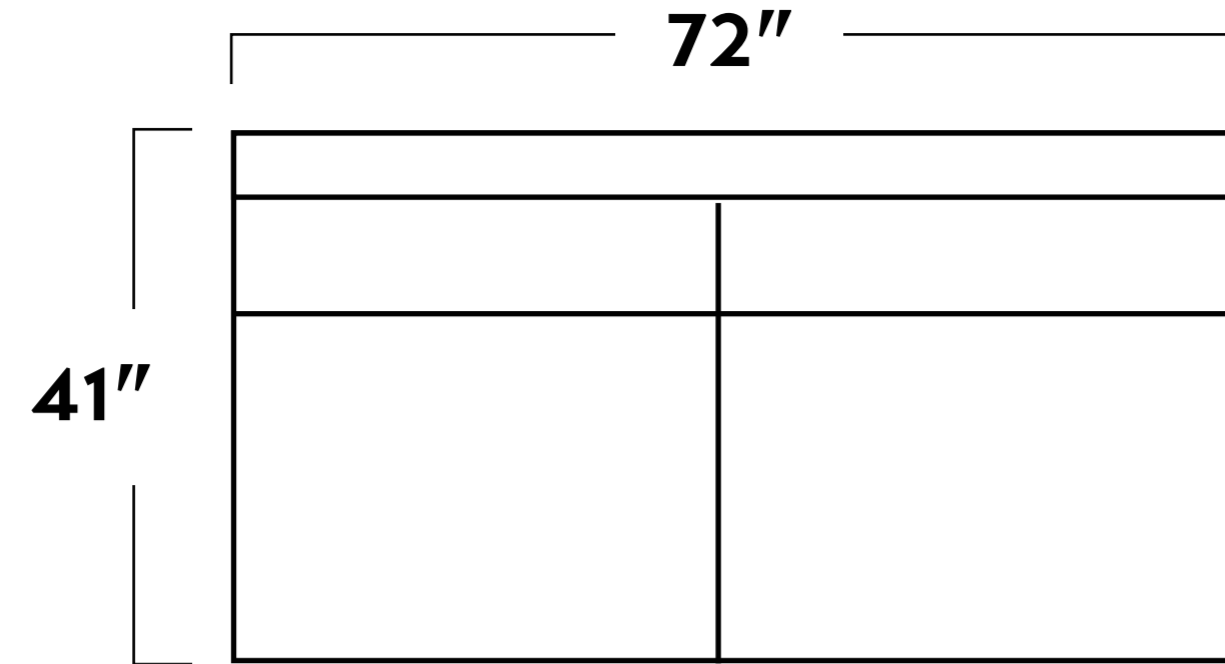

-01 ARM CHAIR

-02 OTTOMAN

-15 CORNER UNIT

-03 ARMLESS LOVESEAT

-10 ARMLESS CHAIR

-35L/-35R LAF/RAF CONDO SOFA

-35L/-15/-35R  
CORNER SECTIONAL

-04L/-04R LAF/RAF CHAIR

-82L/-03/-15/-35R  
CORNER SECTIONAL  
WITH CHAISE

-82L/-03/-82R DOUBLE CHAISE "U" SECTIONAL

-82L/-82R LAF/RAF CHAISE

-35L/-82R CHAISE SECTIONAL