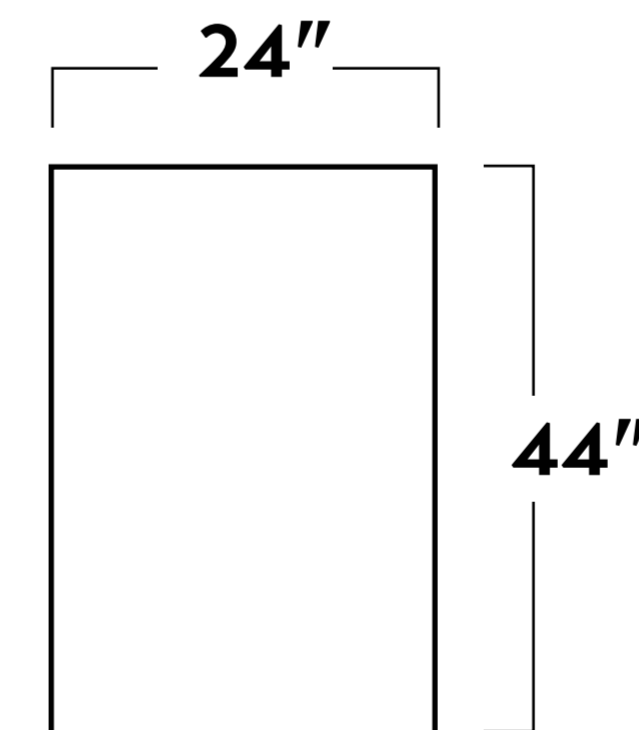

Ask about built-to-order configurations. Some items are unavailable in leather. Dimensions are approximate. Scan the QR code to learn more.

-70 ESTATE SOFA

-30 SOFA

-20 LOVESEAT

-90 SOFA W/ REVERSIBLE CHAISE  
(NOT AVAILABLE IN LEATHER)

-01 ARM CHAIR

-02 OTTOMAN

-15 CORNER UNIT

-03 ARMLESS LOVESEAT

-10 ARMLESS CHAIR

-35L/-35R LAF/RAF CONDO SOFA

-35L/-15/-35R  
CORNER SECTIONAL

-04L/-04R LAF/RAF CHAIR