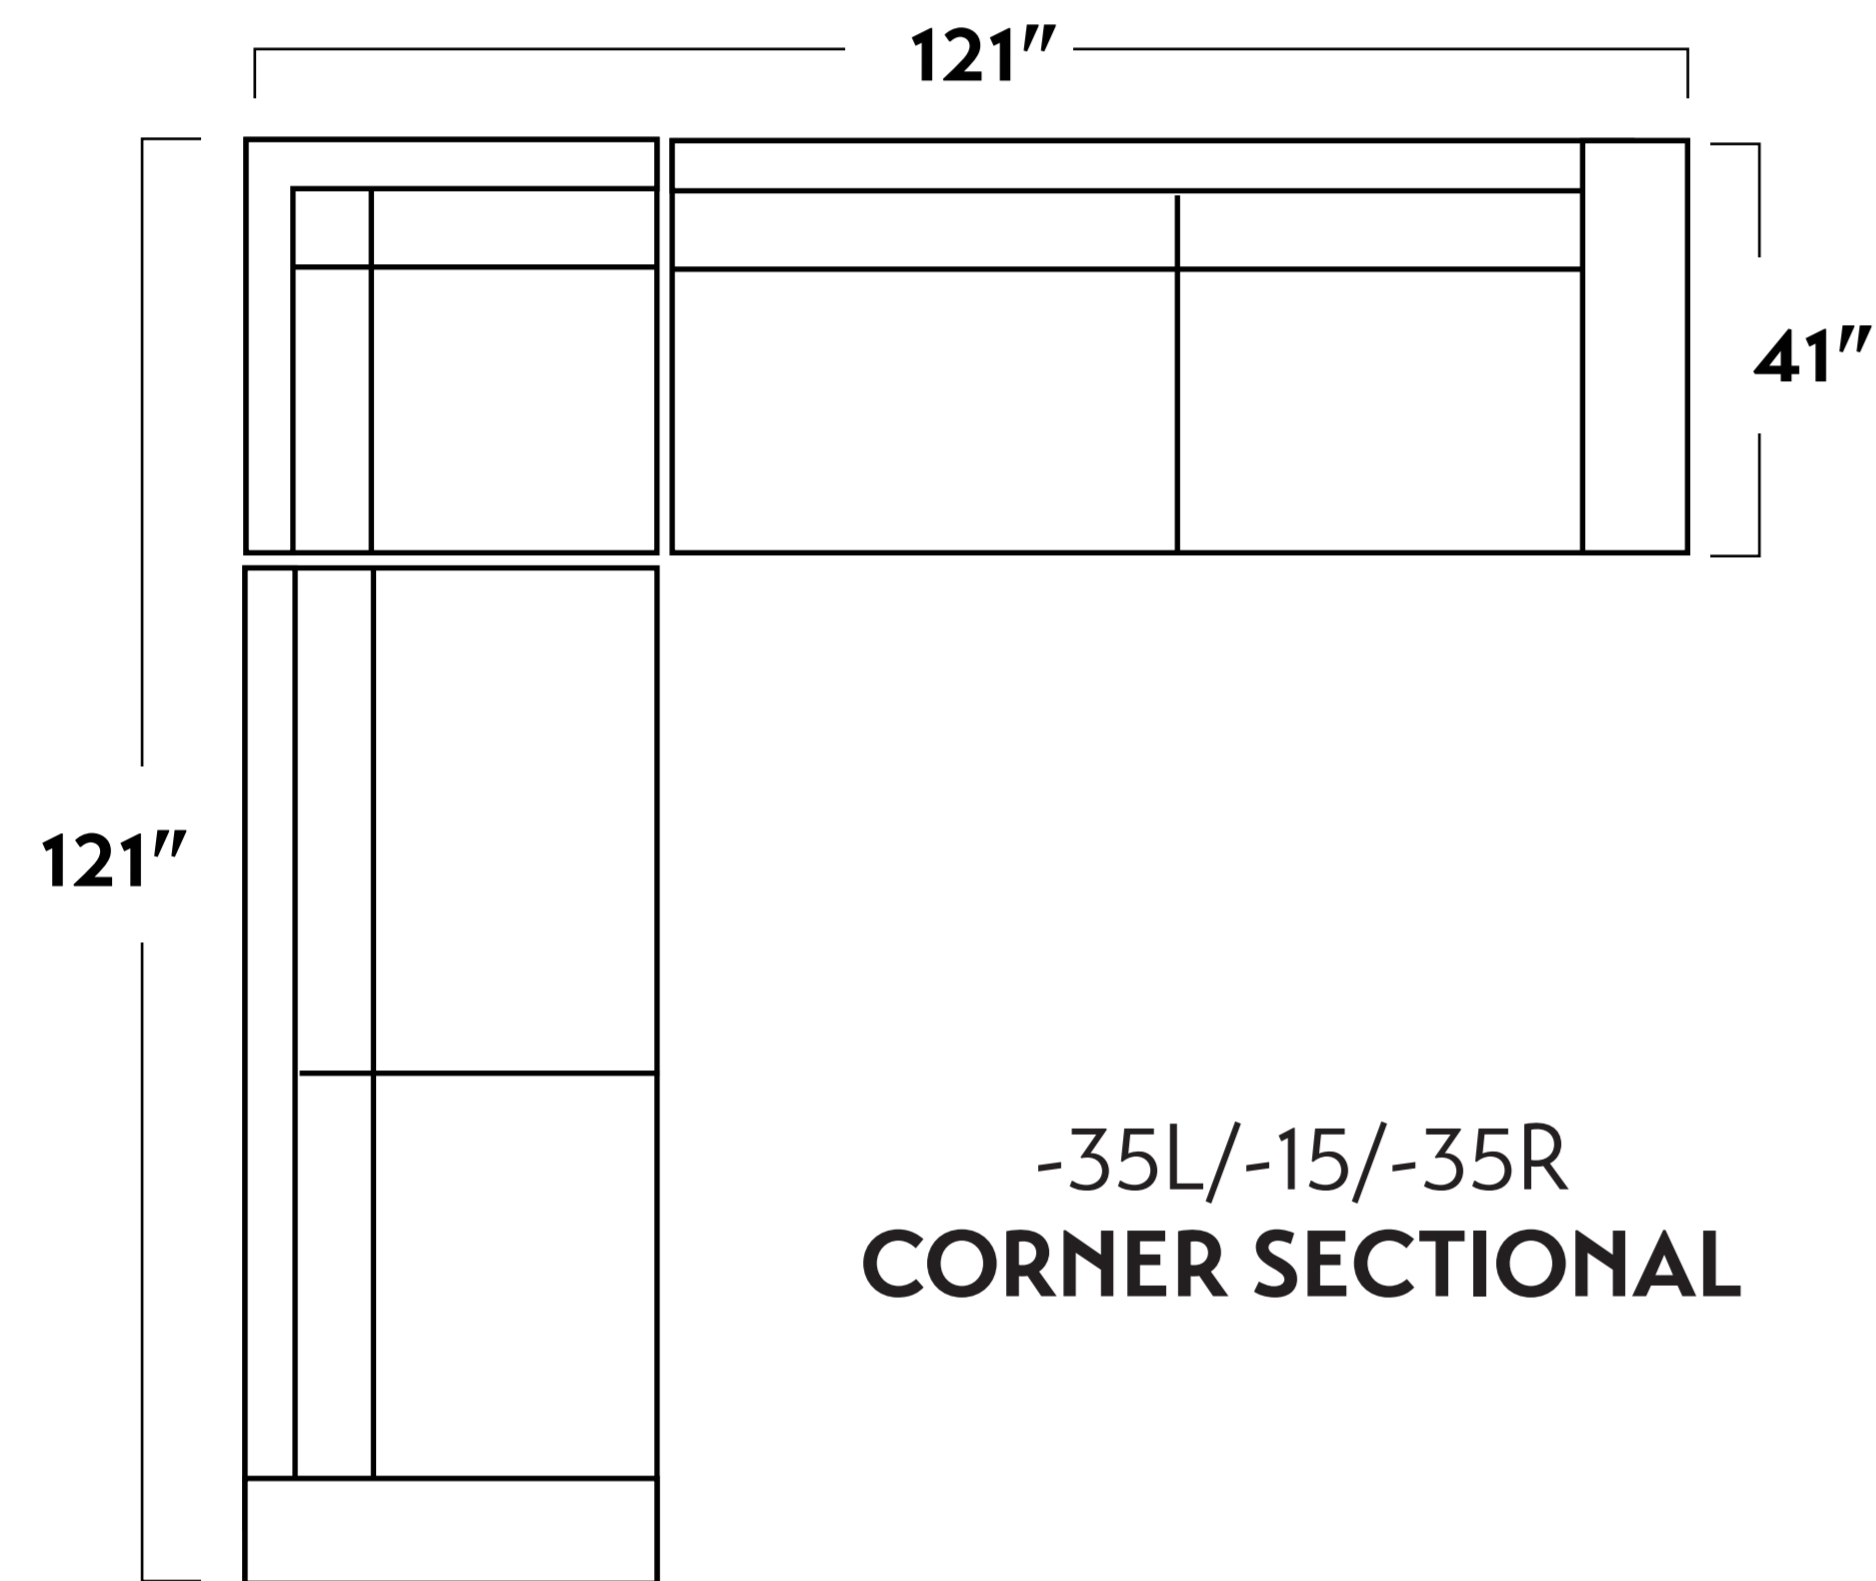

-01 ARM CHAIR

-02 OTTOMAN

-15 CORNER UNIT

-03 ARMLESS LOVESEAT

-10 ARMLESS CHAIR

-35L/-35R LAF/RAF CONDO SOFA

-35L/-15/-35R  
CORNER SECTIONAL

-04L/-04R LAF/RAF CHAIR

-82L/-03/-15/-35R  
CORNER SECTIONAL  
WITH CHAISE

-82L/-03/-82R DOUBLE CHAISE "U" SECTIONAL

-82L/-82R LAF/RAF CHAISE

-35L/-82R CHAISE SECTIONAL