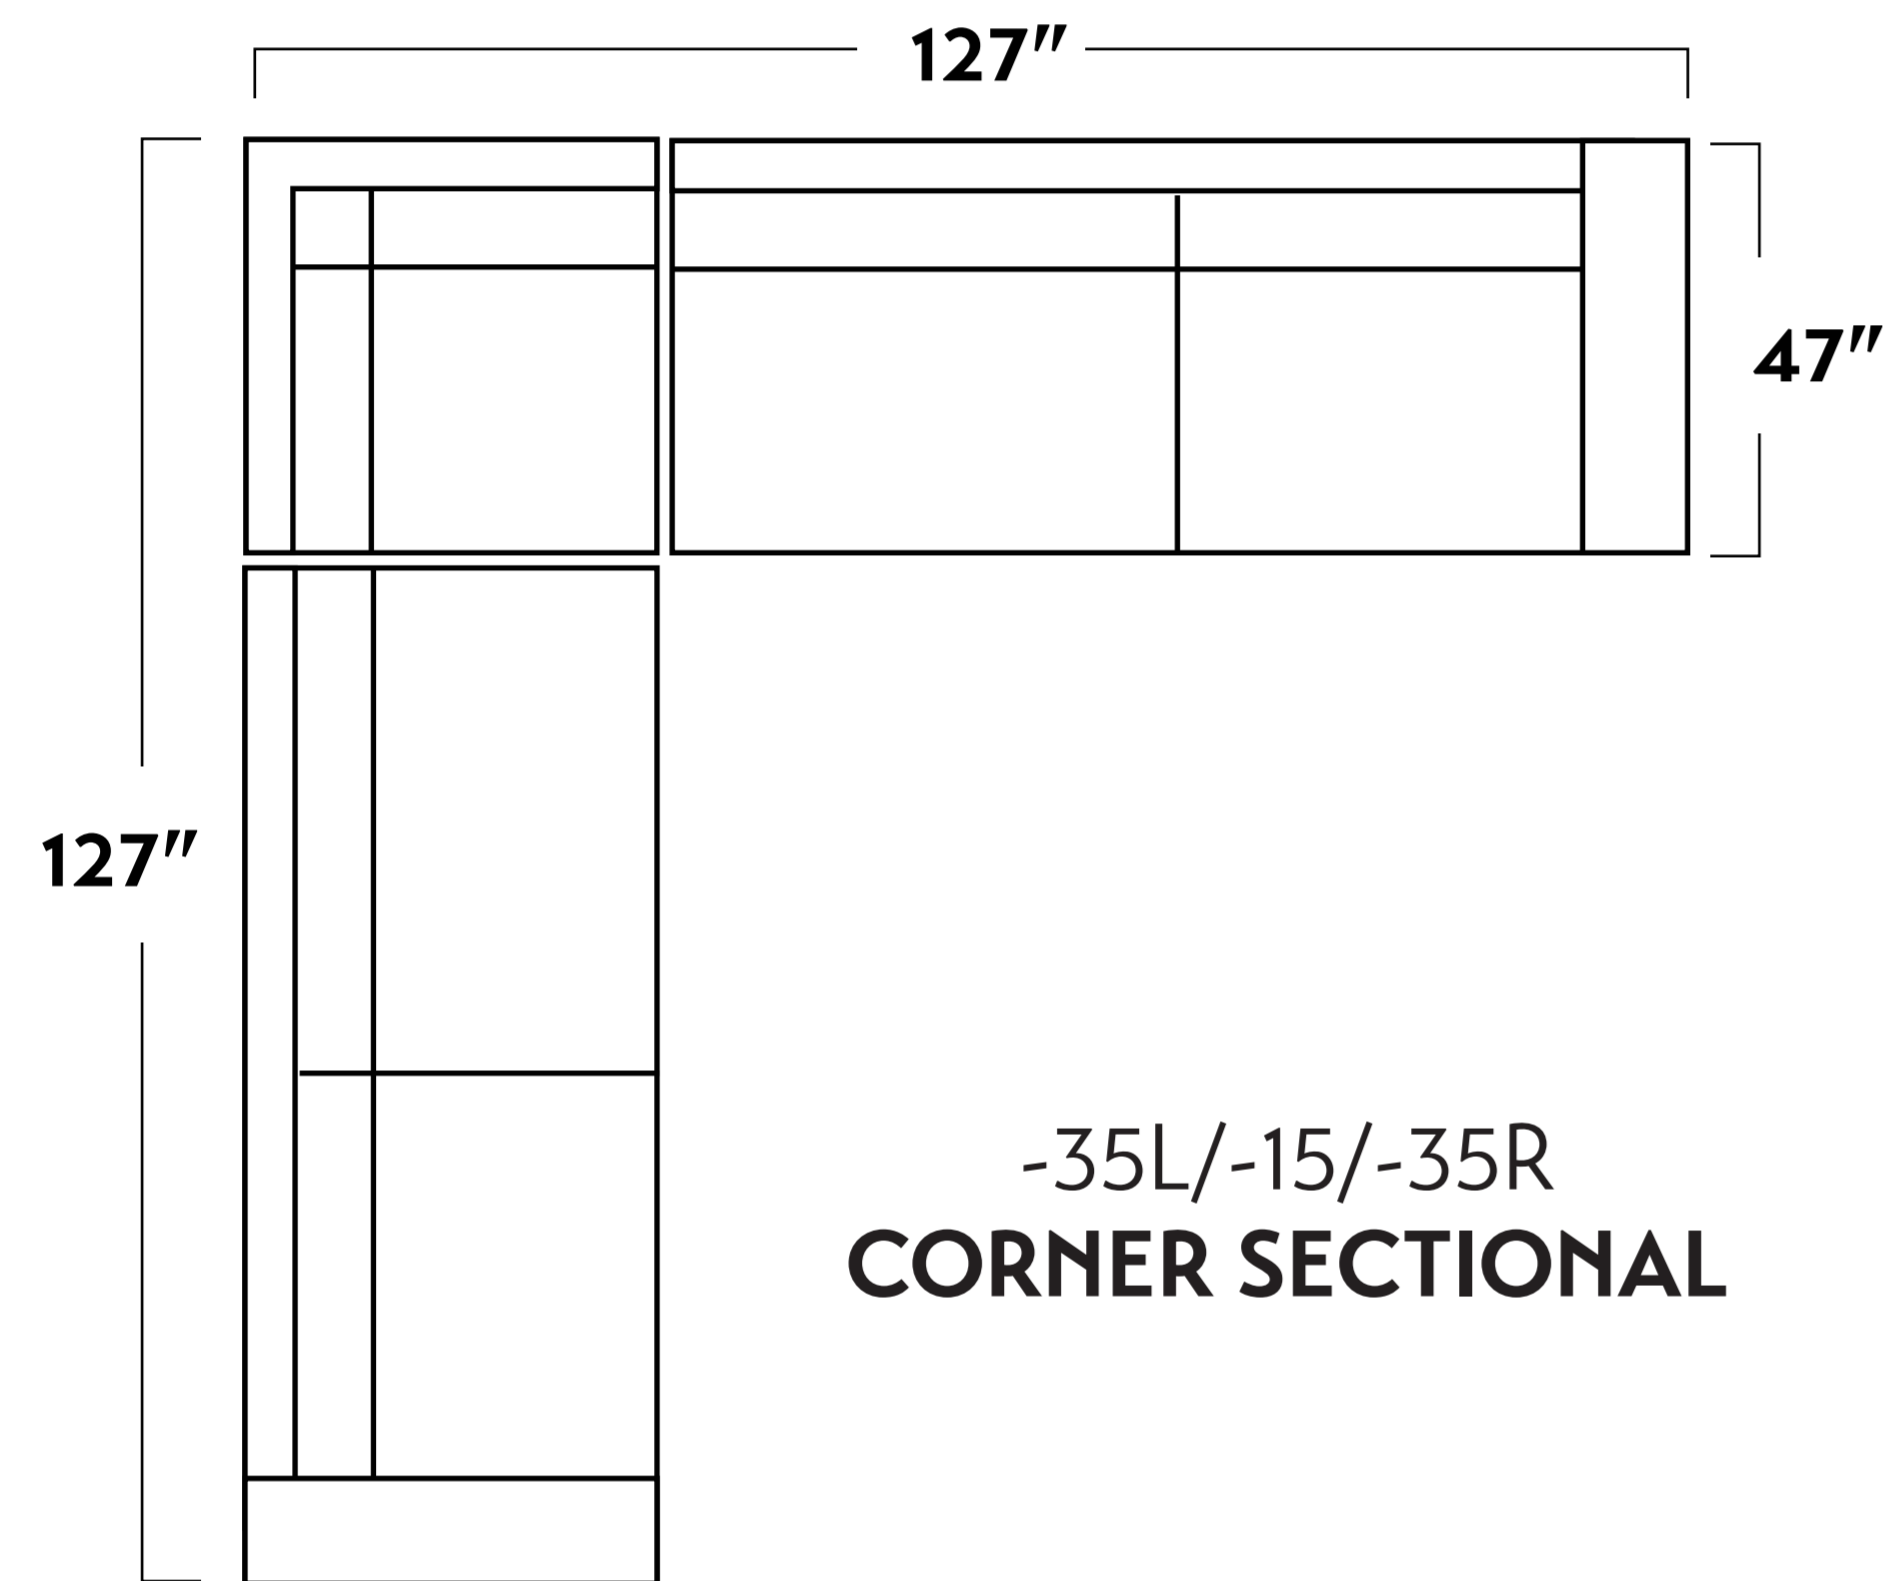

-01 ARM CHAIR

-02 OTTOMAN

-15 CORNER UNIT

-03 ARMLESS LOVESEAT

-10 ARMLESS CHAIR

-35L/-35R LAF/RAF CONDO SOFA

-35L/-15/-35R
CORNER SECTIONAL

-04L/-04R LAF/RAF CHAIR

-82L/-03/-15/-35R
CORNER SECTIONAL
WITH CHAISE

-82L/-03/-82R DOUBLE CHAISE "U" SECTIONAL

-82L/-82R LAF/RAF CHAISE

-35L/-82R CHAISE SECTIONAL