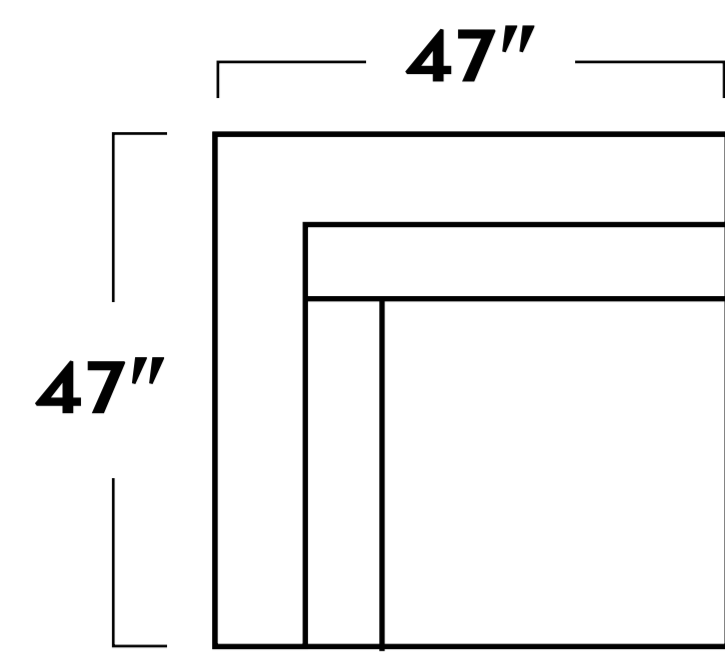

-01 ARM CHAIR

-02 OTTOMAN

-15 CORNER UNIT

-03 ARMLESS LOVESEAT

-10 ARMLESS CHAIR

-35L/-35R LAF/RAF CONDO SOFA

-35L/-15/-35R
CORNER SECTIONAL

-04L/-04R LAF/RAF CHAIR

-82L/-03/-15/-35R
CORNER SECTIONAL
WITH CHAISE

-82L/-03/-82R DOUBLE CHAISE "U" SECTIONAL

-82L/-82R LAF/RAF CHAISE

-35L/-82R CHAISE SECTIONAL