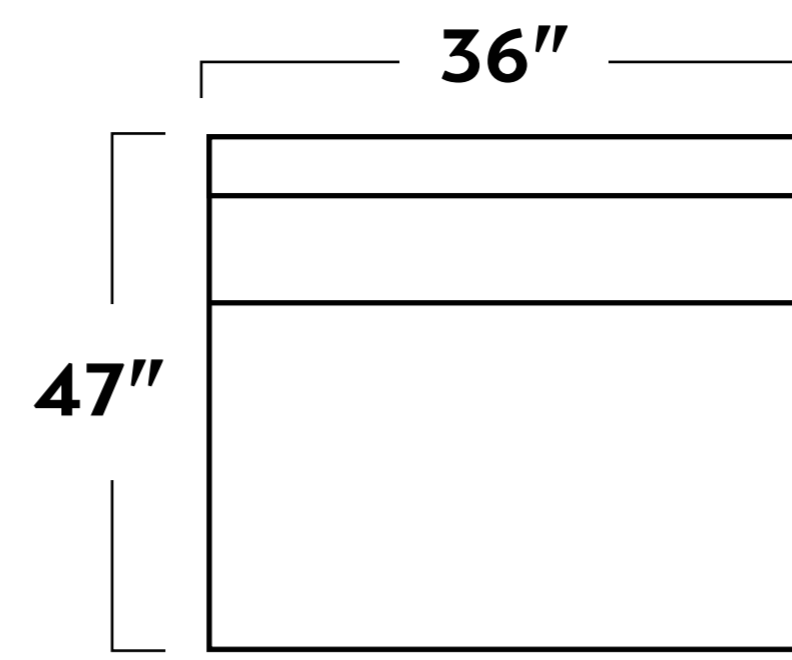

-01 ARM CHAIR

-02 OTTOMAN

-15 CORNER UNIT

-03 ARMLESS LOVESEAT

-10 ARMLESS CHAIR

-35L/-35R LAF/RAF CONDO SOFA

-35L/-15/-35R
CORNER SECTIONAL

-04L/-04R LAF/RAF CHAIR

-82L/-03/-15/-35R
CORNER SECTIONAL
WITH CHAISE

-82L/-03/-82R DOUBLE CHAISE "U" SECTIONAL

-82L/-82R LAF/RAF CHAISE

-35L/-82R CHAISE SECTIONAL