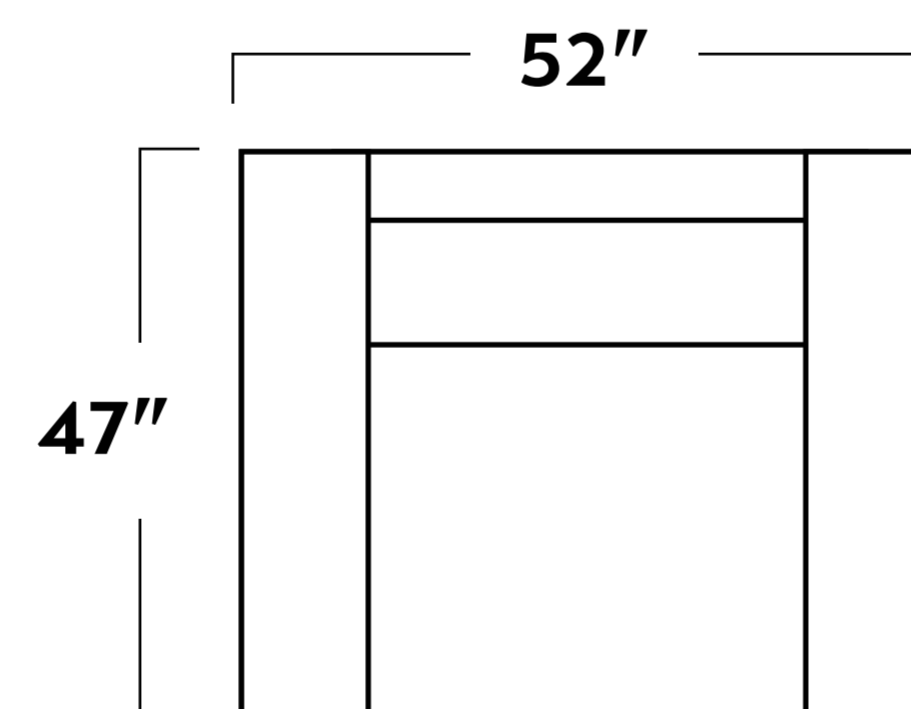

-01 ARM CHAIR

-02 OTTOMAN

-15 CORNER UNIT

-03 ARMLESS LOVESEAT

-10 ARMLESS CHAIR

-35L/-35R LAF/RAF CONDO SOFA

-35L/-15/-35R
CORNER SECTIONAL

-04L/-04R LAF/RAF CHAIR

-82L/-03/-15/-35R
CORNER SECTIONAL
WITH CHAISE

-82L/-03/-82R DOUBLE CHAISE "U" SECTIONAL

-82L/-82R LAF/RAF CHAISE

-35L/-82R CHAISE SECTIONAL