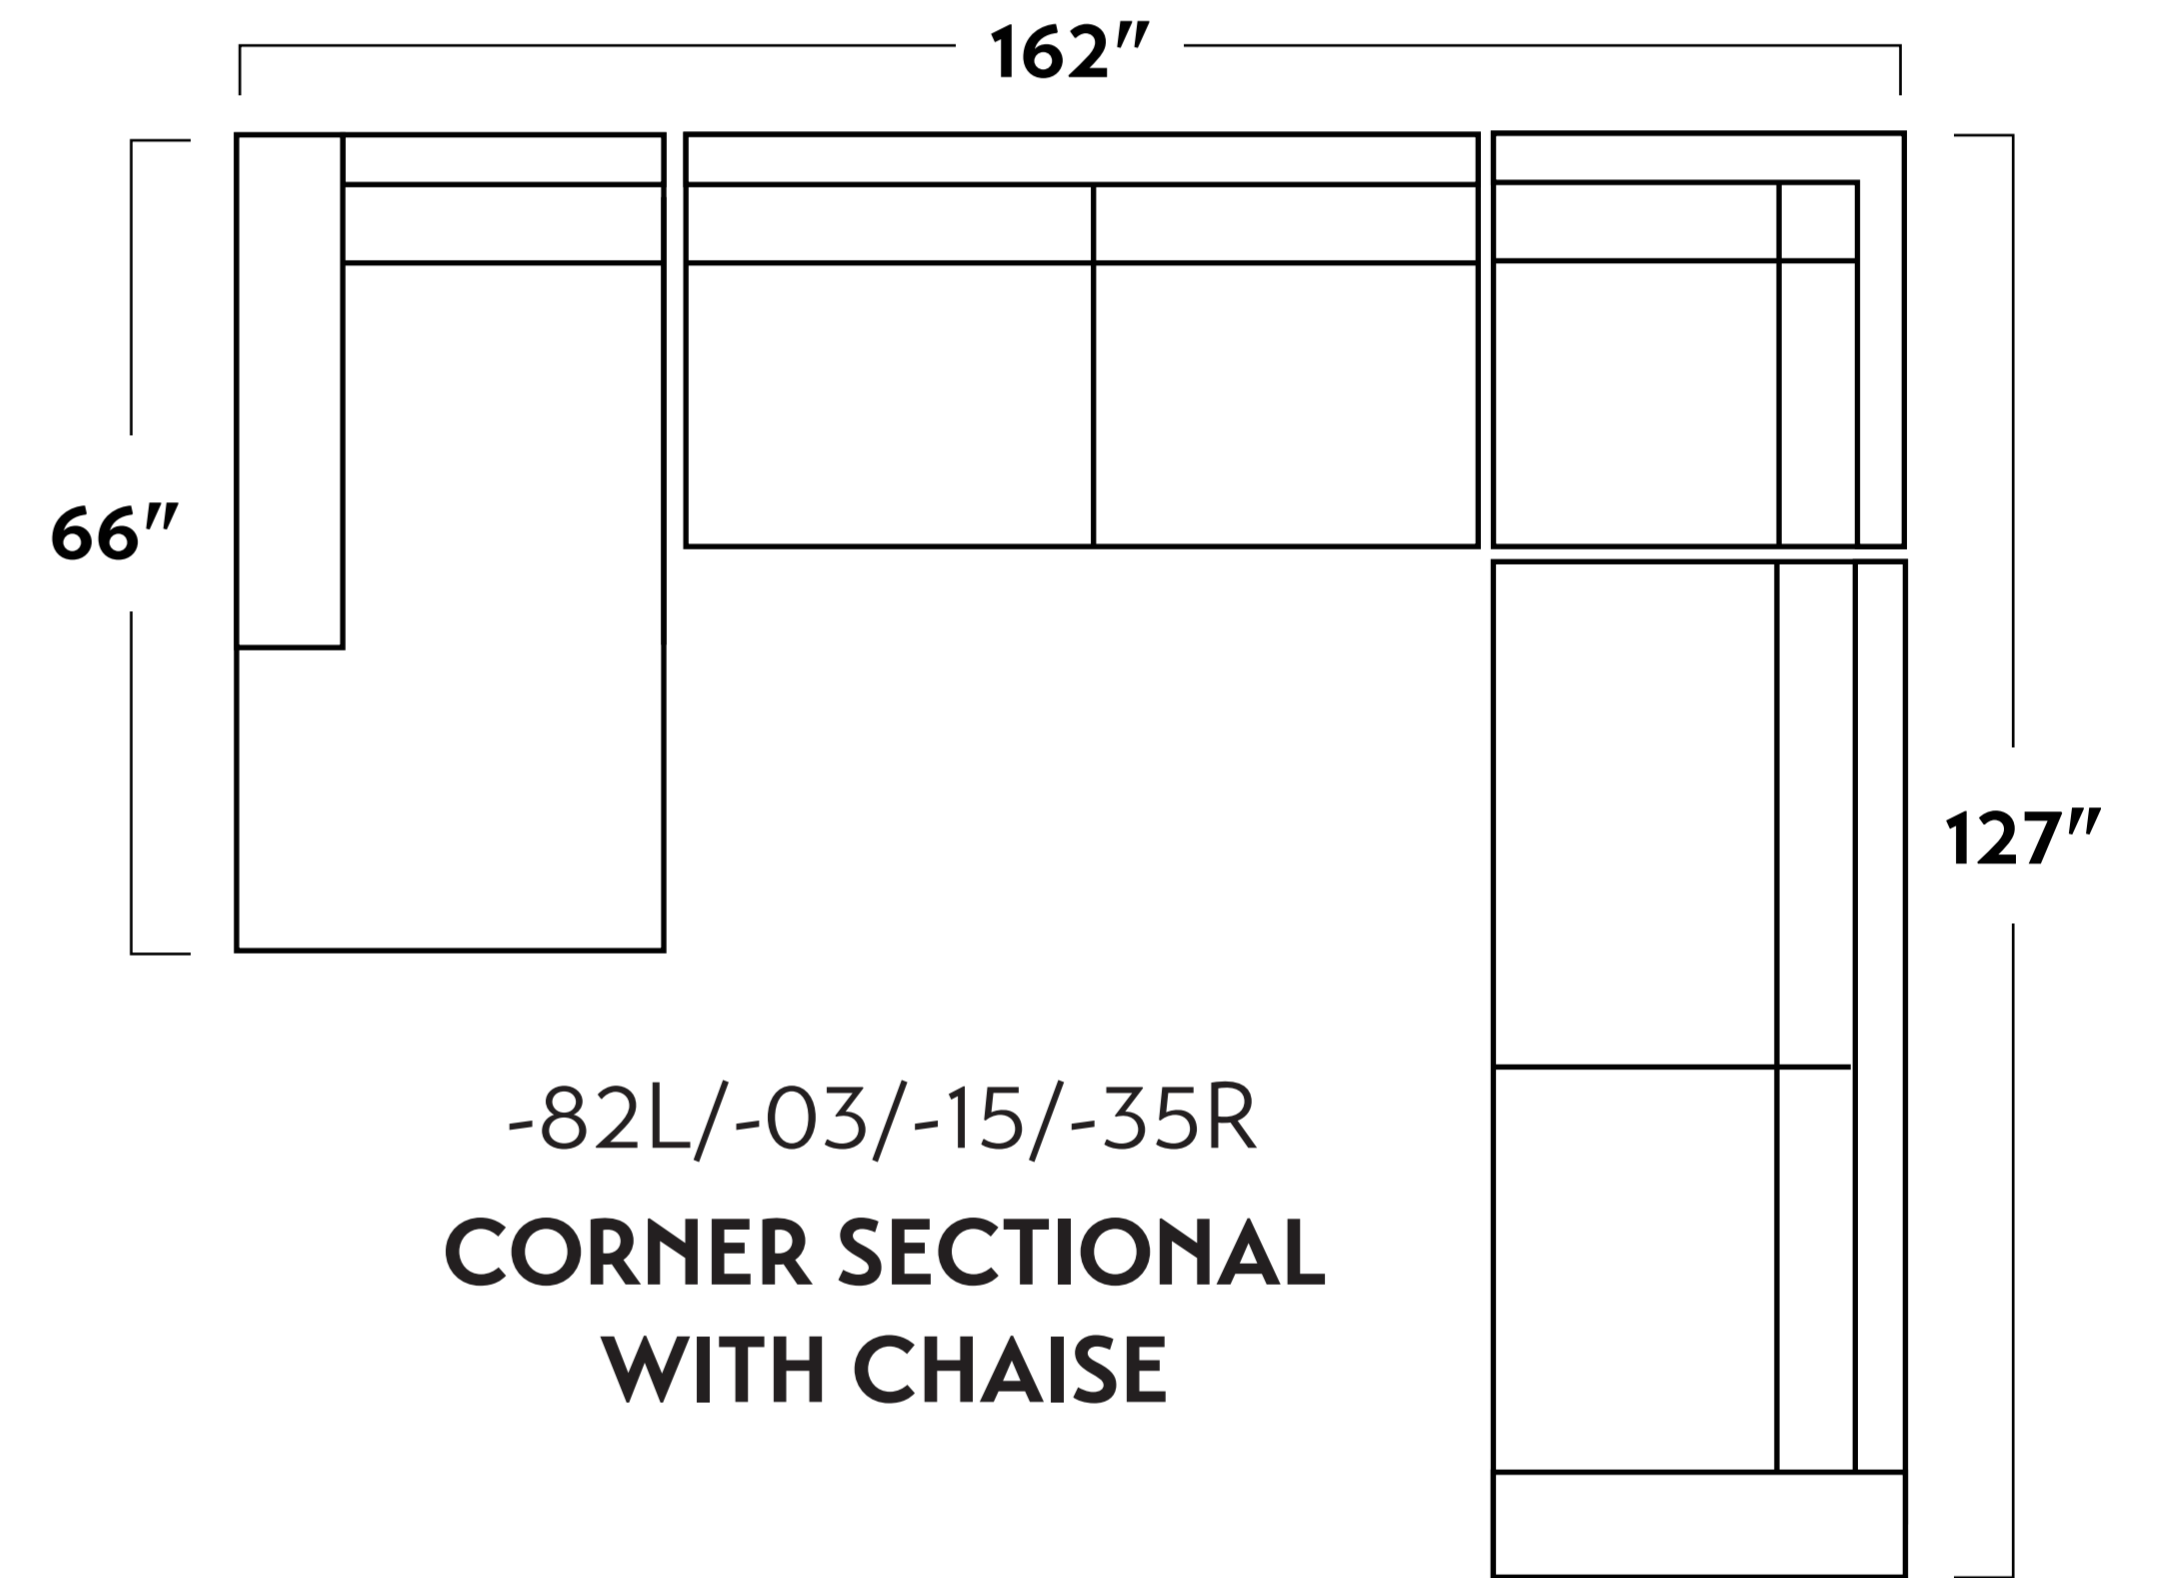

-01 ARM CHAIR

-02 OTTOMAN

-15 CORNER UNIT

-03 ARMLESS LOVESEAT

-10 ARMLESS CHAIR

-35L/-35R LAF/RAF CONDO SOFA

-35L/-15/-35R
CORNER SECTIONAL

-04L/-04R LAF/RAF CHAIR

-82L/-03/-15/-35R
CORNER SECTIONAL
WITH CHAISE

-82L/-03/-82R DOUBLE CHAISE "U" SECTIONAL

-82L/-82R LAF/RAF CHAISE

-35L/-82R CHAISE SECTIONAL