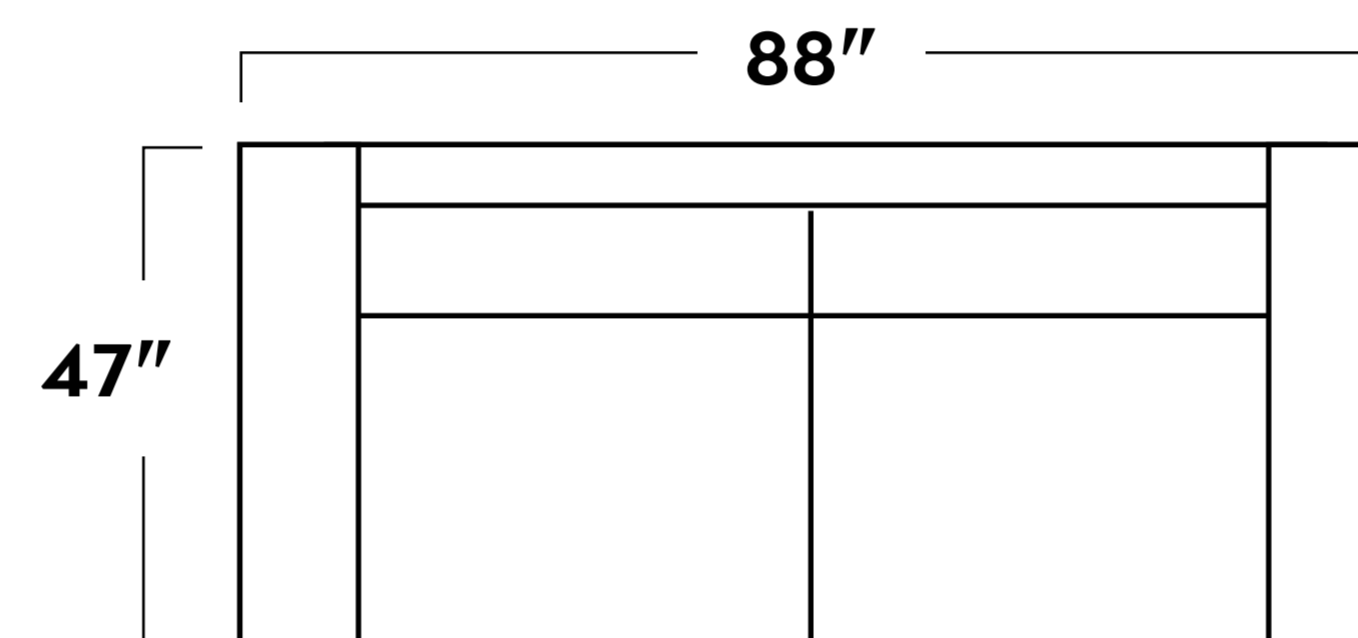

COUCH POTATOES

MAS MESA

Sleek, wide arms and a bold contemporary silhouette add a whole new feel to your living space. Deep, cushioned seats and a sturdy, locally-crafted frame make this the ultimate seat for couch potatoes.

Ask about built-to-order configurations. Some items are unavailable in leather. Dimensions are approximate. Scan the QR code to learn more.

-30 SOFA