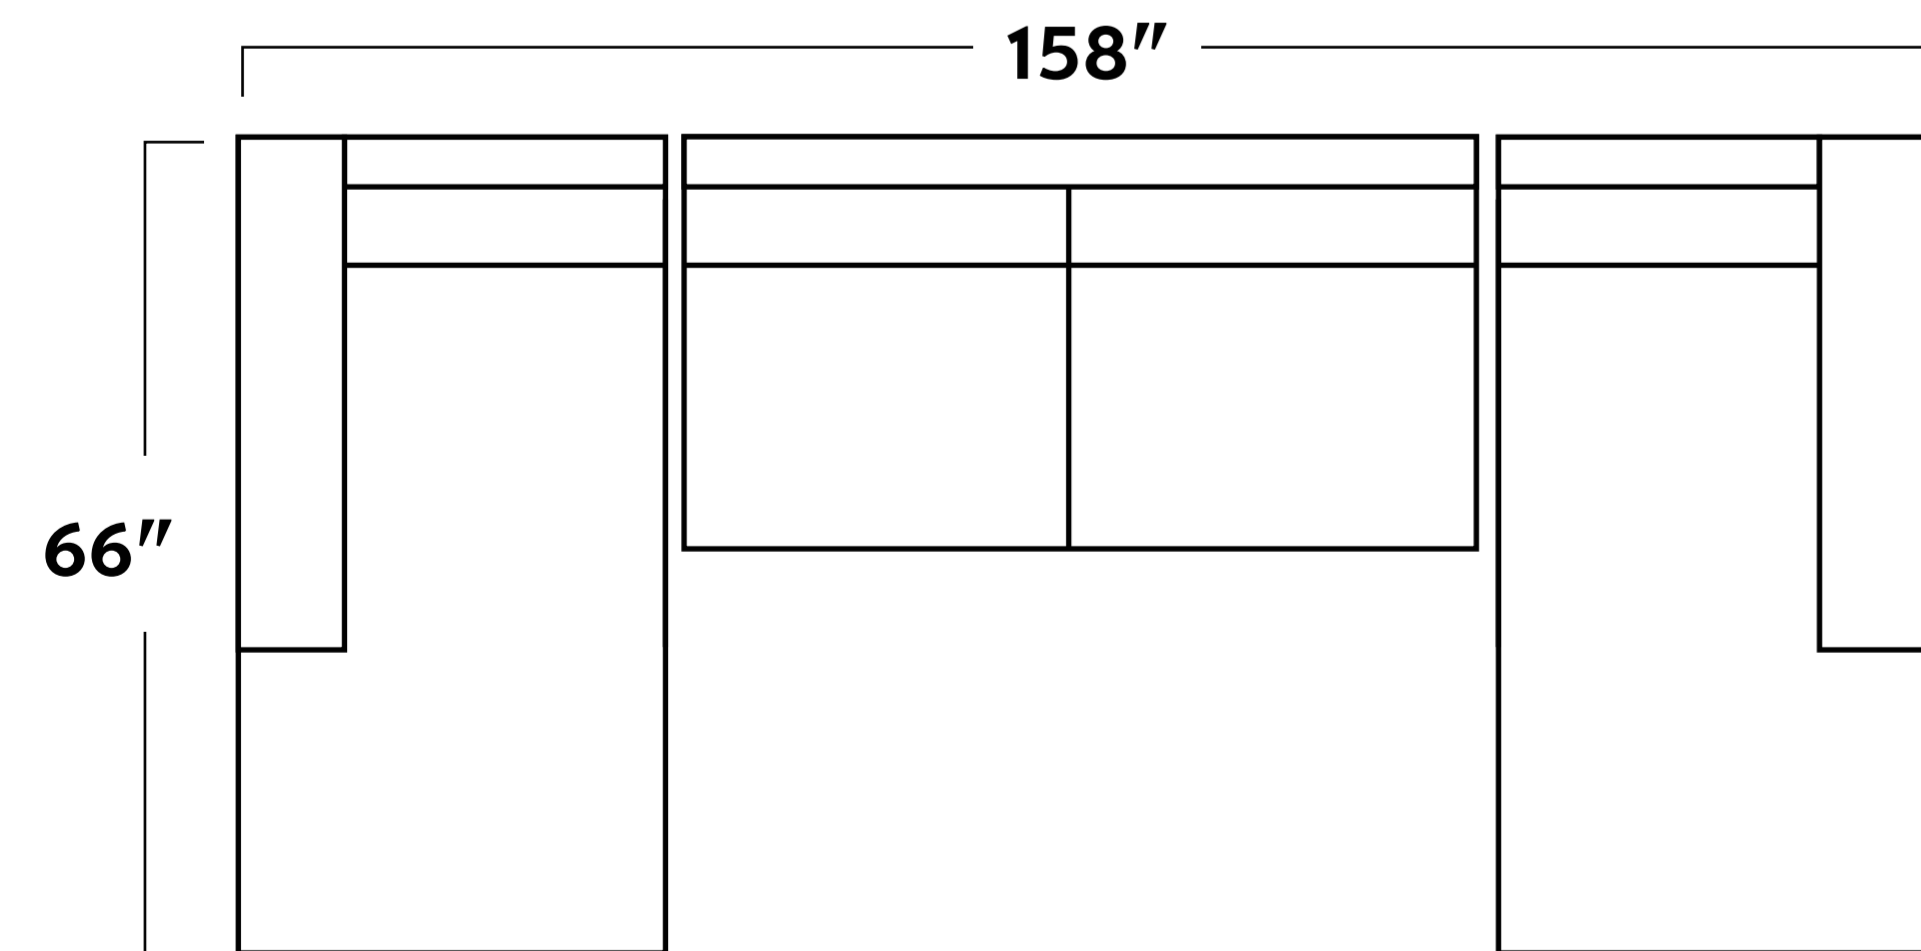

-01 ARM CHAIR

-02 OTTOMAN

-15 CORNER UNIT

-03 ARMLESS LOVESEAT

-10 ARMLESS CHAIR

-35L/-35R LAF/RAF CONDO SOFA

-35L/-15/-35R
CORNER SECTIONAL

-04L/-04R LAF/RAF CHAIR

-82L/-03/-15/-35R
CORNER SECTIONAL
WITH CHAISE

-82L/-03/-82R DOUBLE CHAISE "U" SECTIONAL

-82L/-82R LAF/RAF CHAISE

-35L/-82R CHAISE SECTIONAL