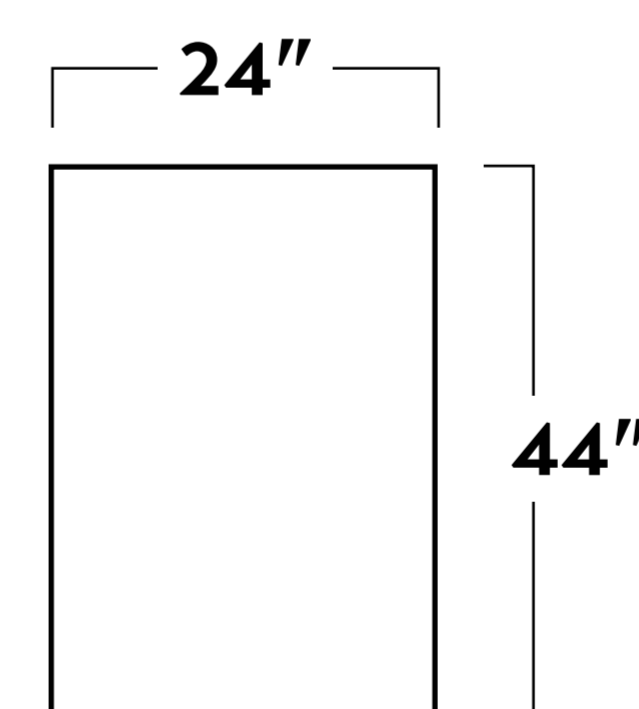

Ask about built-to-order configurations. Some items are unavailable in leather. Dimensions are approximate. Scan the QR code to learn more.

-70 ESTATE SOFA

-30 SOFA

-20 LOVESEAT

-90 SOFA W/ REVERSIBLE CHAISE
(NOT AVAILABLE IN LEATHER)

-01 ARM CHAIR

-02 OTTOMAN

-15 CORNER UNIT

-03 ARMLESS LOVESEAT

-10 ARMLESS CHAIR

-35L/-35R LAF/RAF CONDO SOFA

-35L/-15/-35R
CORNER SECTIONAL

-04L/-04R LAF/RAF CHAIR

-82L/-03/-15/-35R
CORNER SECTIONAL
WITH CHAISE

-82L/-03/-82R DOUBLE CHAISE "U" SECTIONAL

-82L/-82R LAF/RAF CHAISE

-35L/-82R CHAISE SECTIONAL