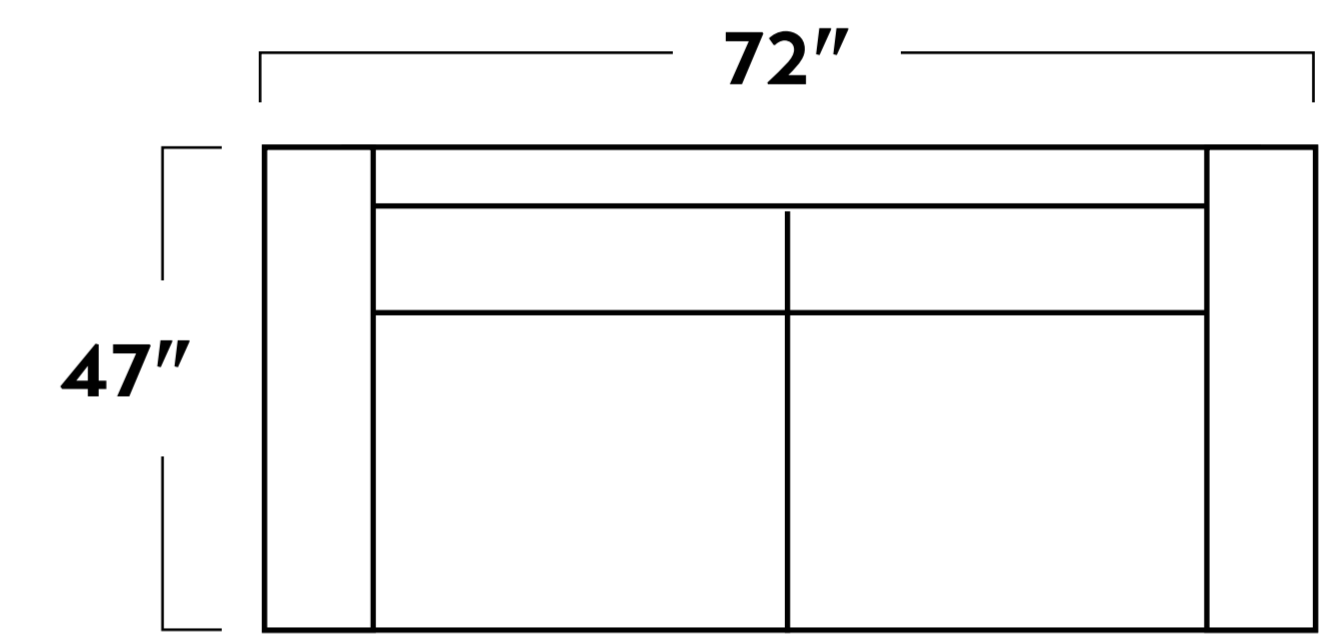

-20 LOVESEAT