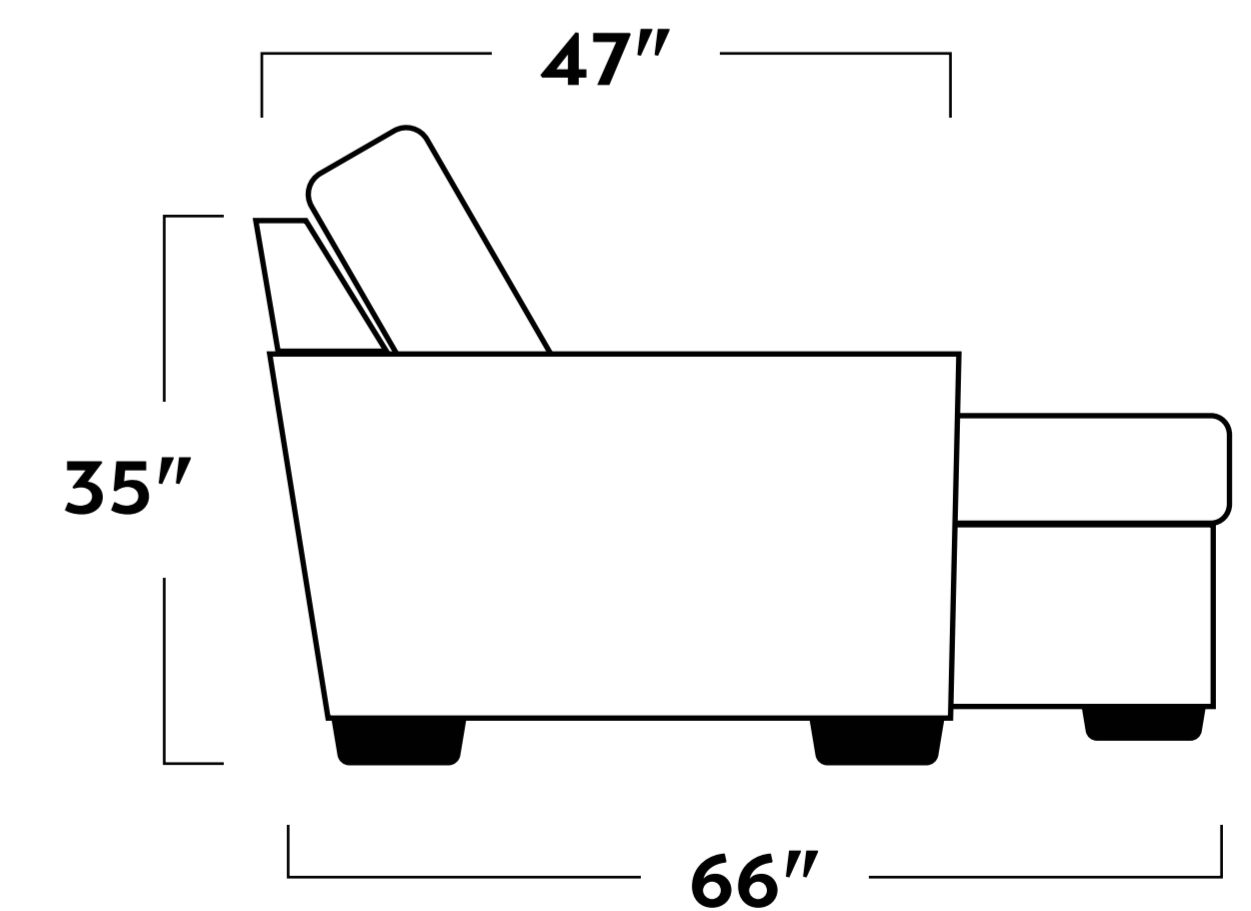

Ask about built-to-order configurations. Some items are unavailable in leather. Dimensions are approximate. Scan the QR code to learn more.

-70 ESTATE SOFA

-30 SOFA

-20 LOVESEAT

-90 SOFA W/ REVERSIBLE CHAISE
(NOT AVAILABLE IN LEATHER)

-01 ARM CHAIR

-02 OTTOMAN

-15 CORNER UNIT

-03 ARMLESS LOVESEAT

-10 ARMLESS CHAIR

-35L/-35R LAF/RAF CONDO SOFA

-35L/-15/-35R
CORNER SECTIONAL

-04L/-04R LAF/RAF CHAIR