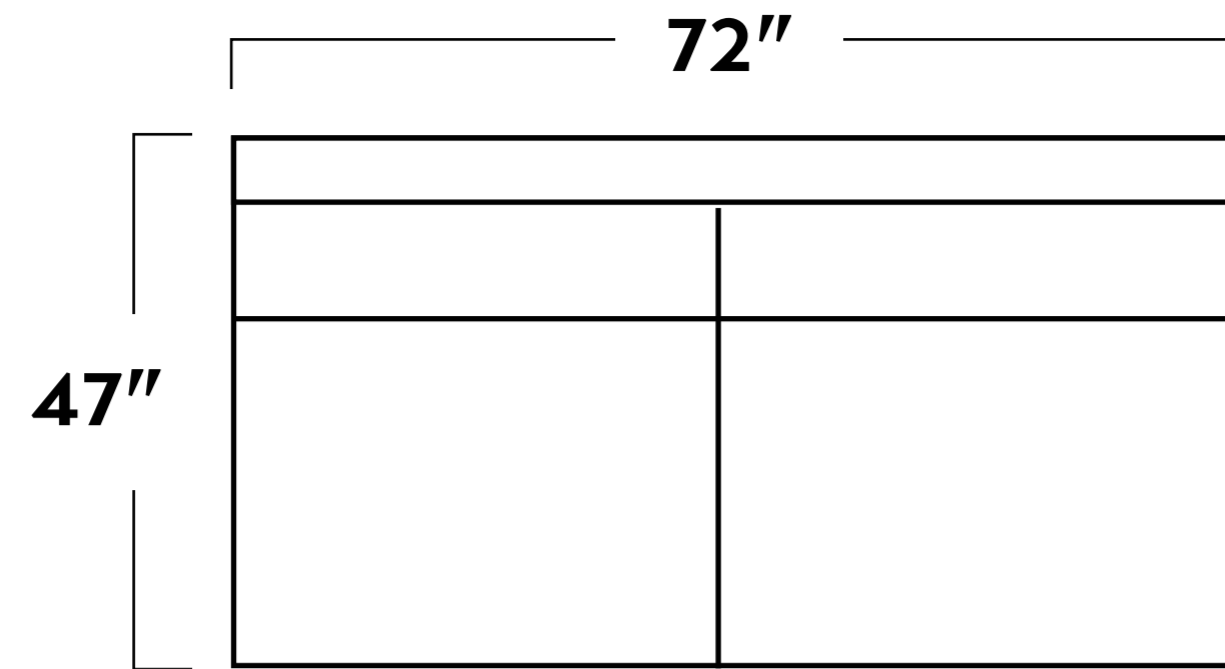

-01 ARM CHAIR

-02 OTTOMAN

-15 CORNER UNIT

-03 ARMLESS LOVESEAT

-10 ARMLESS CHAIR

-35L/-35R LAF/RAF CONDO SOFA

-35L/-15/-35R
CORNER SECTIONAL

-04L/-04R LAF/RAF CHAIR

-82L/-03/-15/-35R
CORNER SECTIONAL
WITH CHAISE

-82L/-03/-82R DOUBLE CHAISE "U" SECTIONAL

-82L/-82R LAF/RAF CHAISE

-35L/-82R CHAISE SECTIONAL