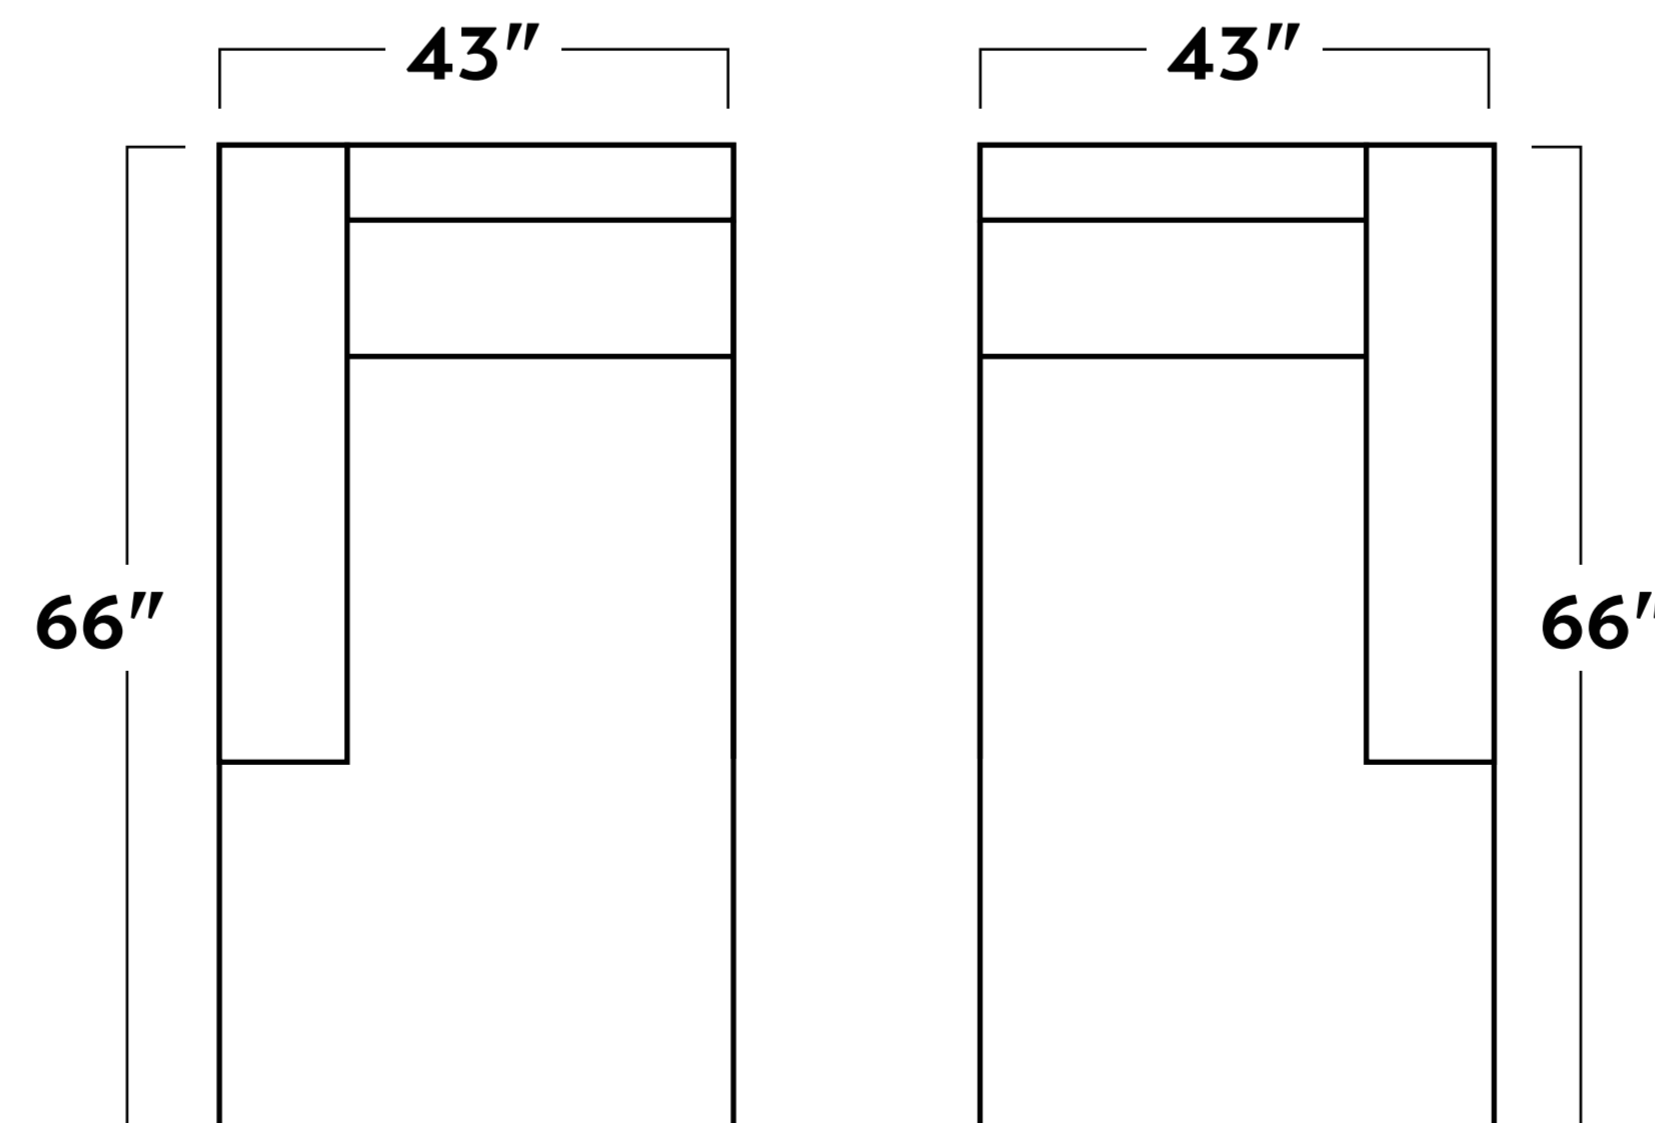

-01 ARM CHAIR

-02 OTTOMAN

-15 CORNER UNIT

-03 ARMLESS LOVESEAT

-10 ARMLESS CHAIR

-35L/-35R LAF/RAF CONDO SOFA

-35L/-15/-35R
CORNER SECTIONAL

-04L/-04R LAF/RAF CHAIR

-82L/-03/-15/-35R
CORNER SECTIONAL
WITH CHAISE

-82L/-03/-82R DOUBLE CHAISE "U" SECTIONAL

-82L/-82R LAF/RAF CHAISE

-35L/-82R CHAISE SECTIONAL