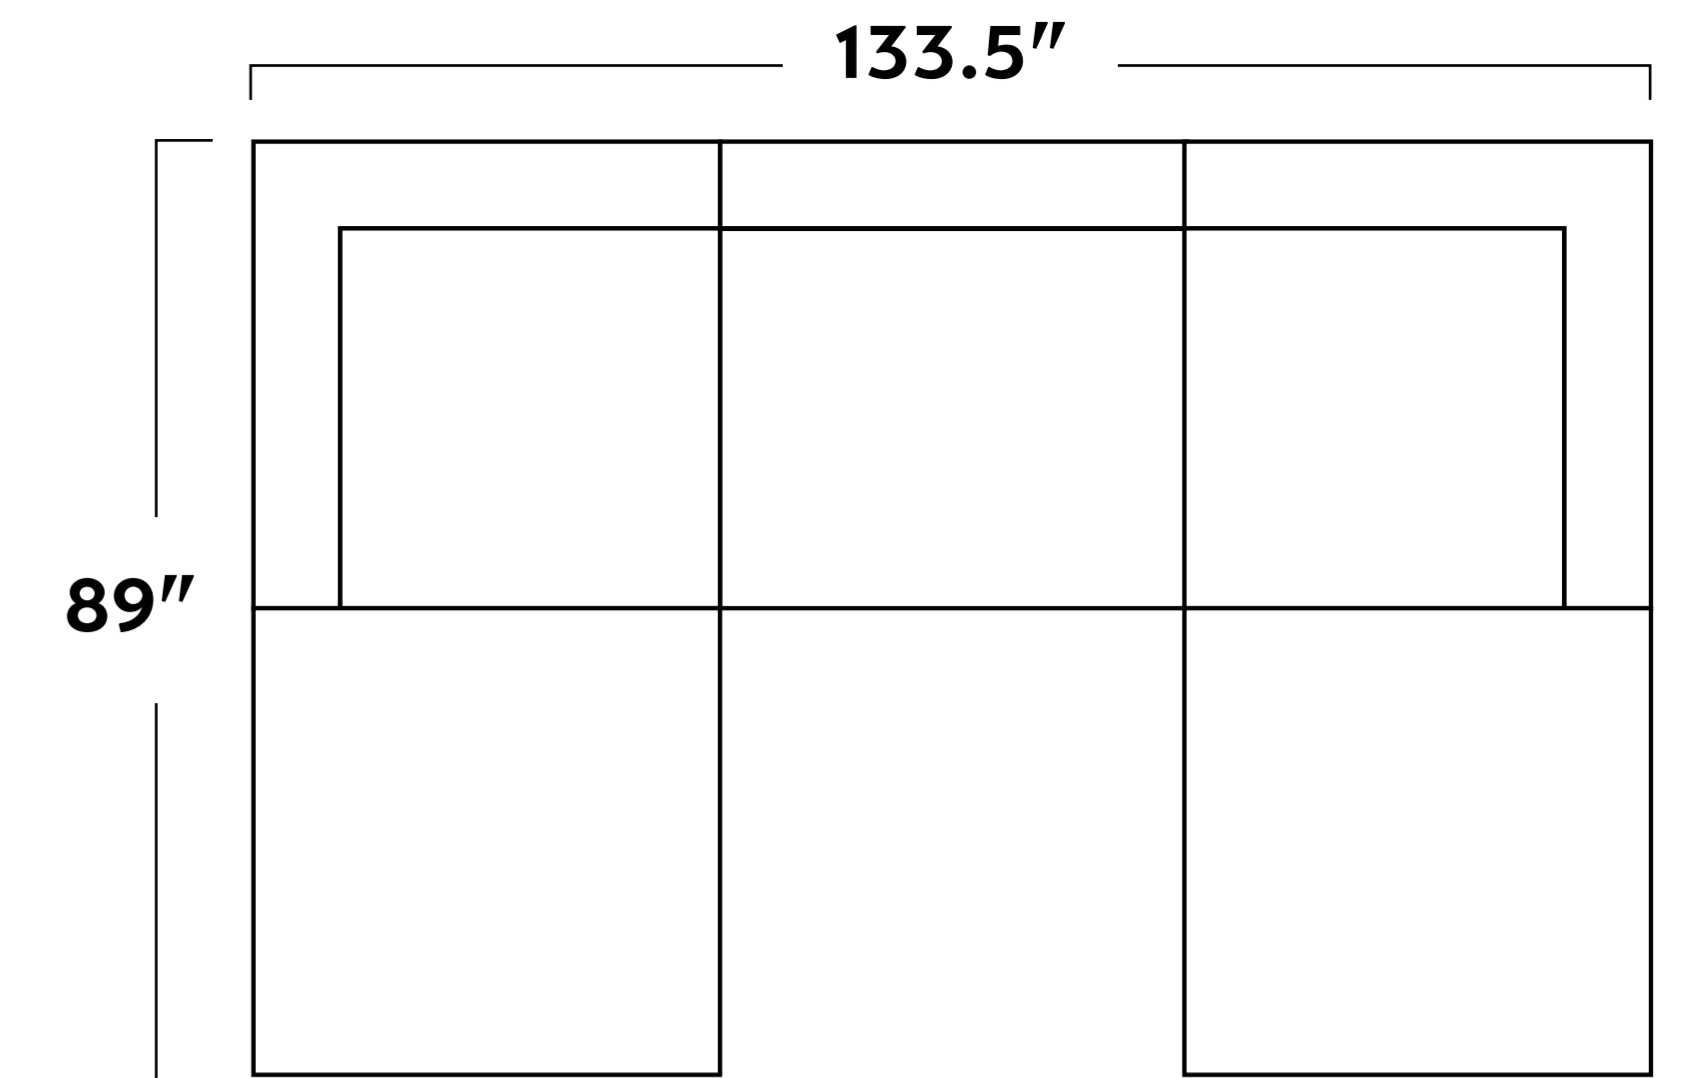

Ask about built-to-order configurations. Some items are unavailable in leather. Dimensions are approximate. Scan the QR code to learn more.

-01 FLUFFY CORNER WEDGE

-02 FLUFFY ARMLESS CHAIR

-03 FLUFFY OTTOMAN

-01(2)/-03(1) 2 PIECE SOFA
W/OTTOMAN

-01(2)/-02(1) 3 PIECE SOFA

-01(2)/-02(1)/-03(2) 3 PIECE SOFA
W/DOUBLE OTTOMAN

-01(2)/-02(2)/-03(1) 4 PIECE SECTIONAL
W/OTTOMAN

-01(2)/-02(2)/-03(2) 4 PIECE SECTIONAL
W/DOUBLE OTTOMAN

-01(4)/-02(2) 4 CORNER U SECTIONAL

-01(2)/-02(3)/-03(1) 5 PIECE SECTIONAL
W/OTTOMAN

NEED TO ADD
DOUBLE CHAISE SET

-01(3)/-02(3)/-03(1) 6 PIECE SECTIONAL
W/OTTOMAN