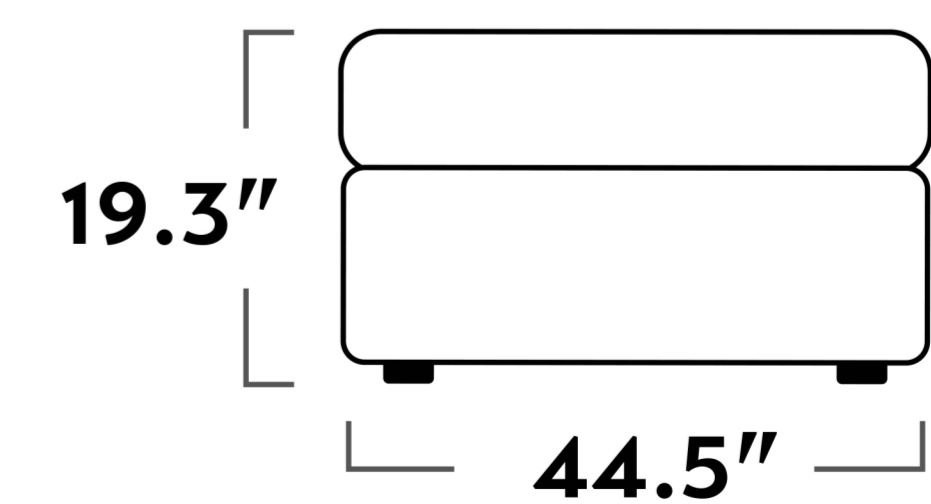

Ask about built-to-order configurations. Some items are unavailable in leather. Dimensions are approximate. Scan the QR code to learn more.

-01 FLUFFY CORNER WEDGE

-02 FLUFFY ARMLESS CHAIR

-03 FLUFFY OTTOMAN

-01(2)/-03(1) 2 PIECE SOFA
W/OTTOMAN

-01(2)/-02(1) 3 PIECE SOFA

-01(2)/-02(1)/-03(2) 3 PIECE SOFA
W/DOUBLE OTTOMAN

-01(2)/-02(2)/-03(1) 4 PIECE SECTIONAL
W/OTTOMAN

-01(2)/-02(2)/-03(2) 4 PIECE SECTIONAL
W/DOUBLE OTTOMAN