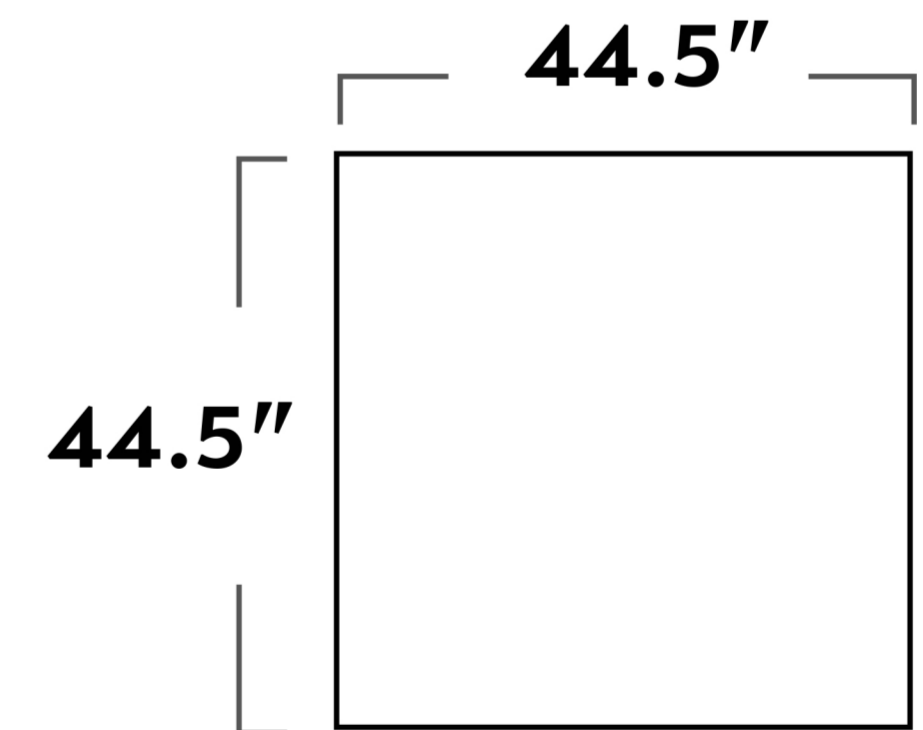

Ask about built-to-order configurations. Some items are unavailable in leather. Dimensions are approximate. Scan the QR code to learn more.

-01 FLUFFY CORNER WEDGE

-02 FLUFFY ARMLESS CHAIR

-03 FLUFFY OTTOMAN

-01(2)/-03(1) 2 PIECE SOFA
W/OTTOMAN

-01(2)/-02(1) 3 PIECE SOFA

-01(2)/-02(1)/-03(2) 3 PIECE SOFA
W/DOUBLE OTTOMAN

-01(2)/-02(2)/-03(1) 4 PIECE SECTIONAL
W/OTTOMAN

-01(2)/-02(2)/-03(2) 4 PIECE SECTIONAL
W/DOUBLE OTTOMAN