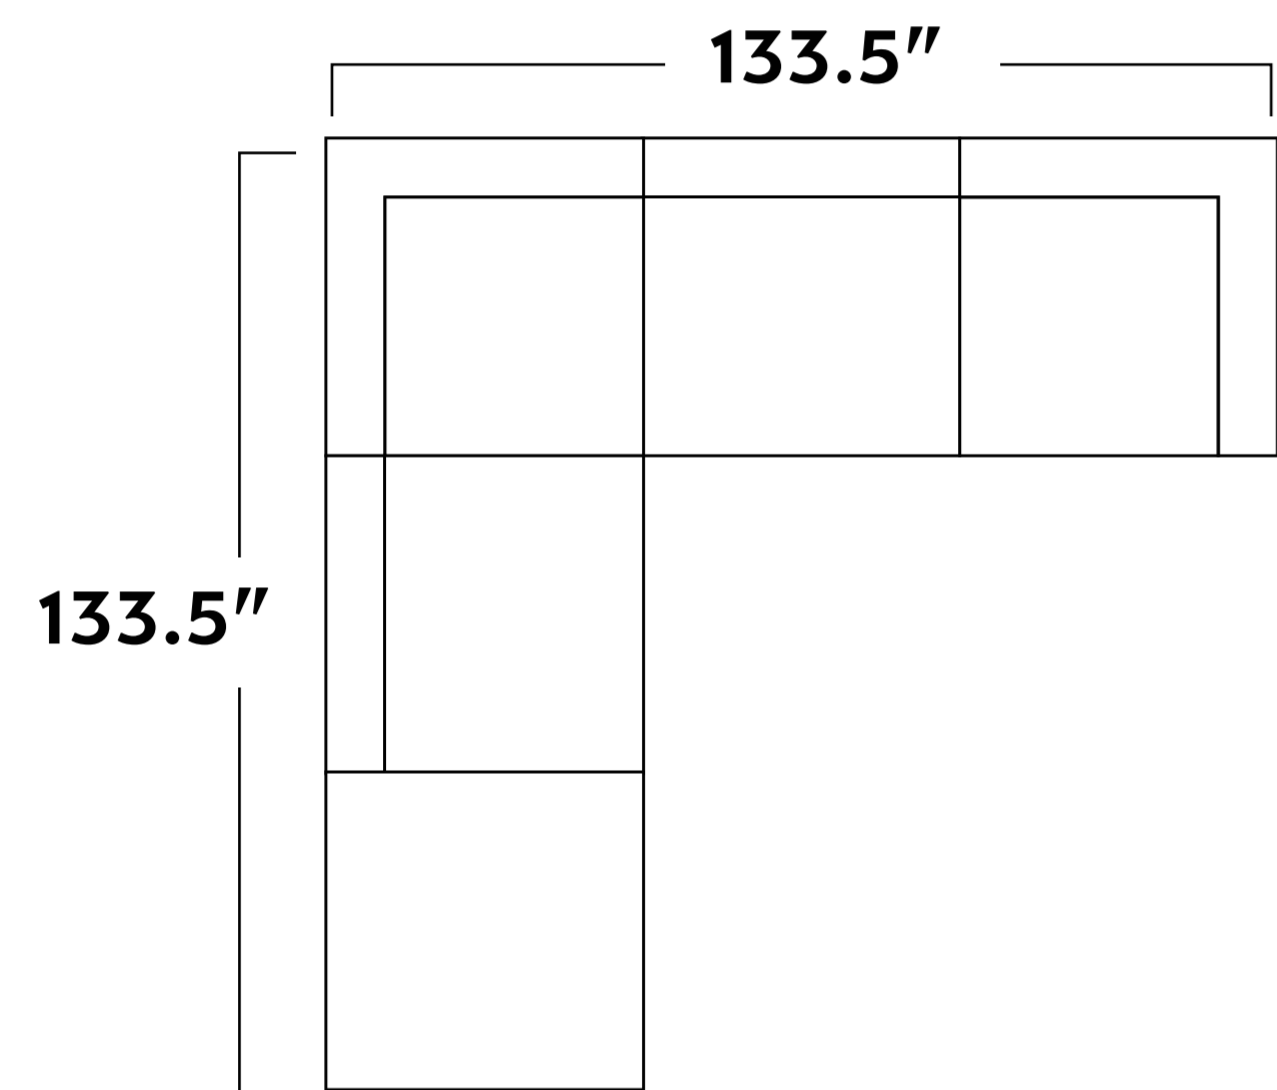

Ask about built-to-order configurations. Some items are unavailable in leather. Dimensions are approximate. Scan the QR code to learn more.

-01 FLUFFY CORNER WEDGE

-02 FLUFFY ARMLESS CHAIR

-03 FLUFFY OTTOMAN

-01(2)/-03(1) 2 PIECE SOFA
W/OTTOMAN

-01(2)/-02(1) 3 PIECE SOFA

-01(2)/-02(1)/-03(2) 3 PIECE SOFA
W/DOUBLE OTTOMAN

-01(2)/-02(2)/-03(1) 4 PIECE SECTIONAL
W/OTTOMAN

-01(2)/-02(2)/-03(2) 4 PIECE SECTIONAL
W/DOUBLE OTTOMAN

-01(4)/-02(2) 4 CORNER U SECTIONAL

-01(2)/-02(3)/-03(1) 5 PIECE SECTIONAL
W/OTTOMAN

NEED TO ADD
DOUBLE CHAISE SET

-01(3)/-02(3)/-03(1) 6 PIECE SECTIONAL
W/OTTOMAN