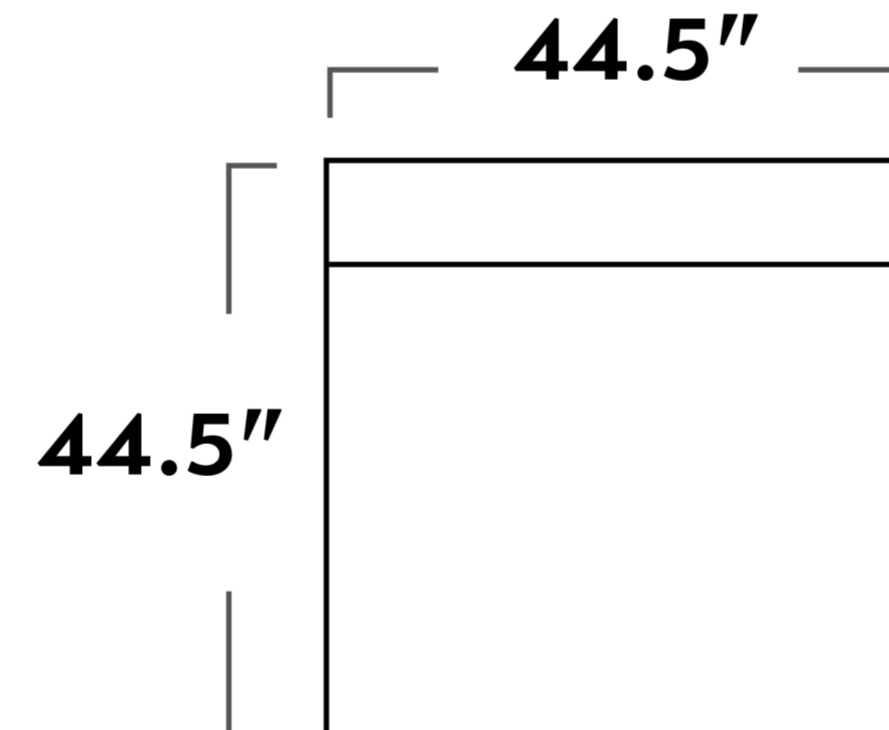

Ask about built-to-order configurations. Some items are unavailable in leather. Dimensions are approximate. Scan the QR code to learn more.

-01 FLUFFY CORNER WEDGE

-02 FLUFFY ARMLESS CHAIR

-03 FLUFFY OTTOMAN

-01(2)/-03(1) 2 PIECE SOFA
W/OTTOMAN

-01(2)/-02(1) 3 PIECE SOFA

-01(2)/-02(1)/-03(2) 3 PIECE SOFA
W/DOUBLE OTTOMAN

-01(2)/-02(2)/-03(1) 4 PIECE SECTIONAL
W/OTTOMAN

-01(2)/-02(2)/-03(2) 4 PIECE SECTIONAL
W/DOUBLE OTTOMAN

-01(4)/-02(2) 4 CORNER U SECTIONAL

-01(2)/-02(3)/-03(1) 5 PIECE SECTIONAL
W/OTTOMAN

NEED TO ADD
DOUBLE CHAISE SET

-01(3)/-02(3)/-03(1) 6 PIECE SECTIONAL
W/OTTOMAN