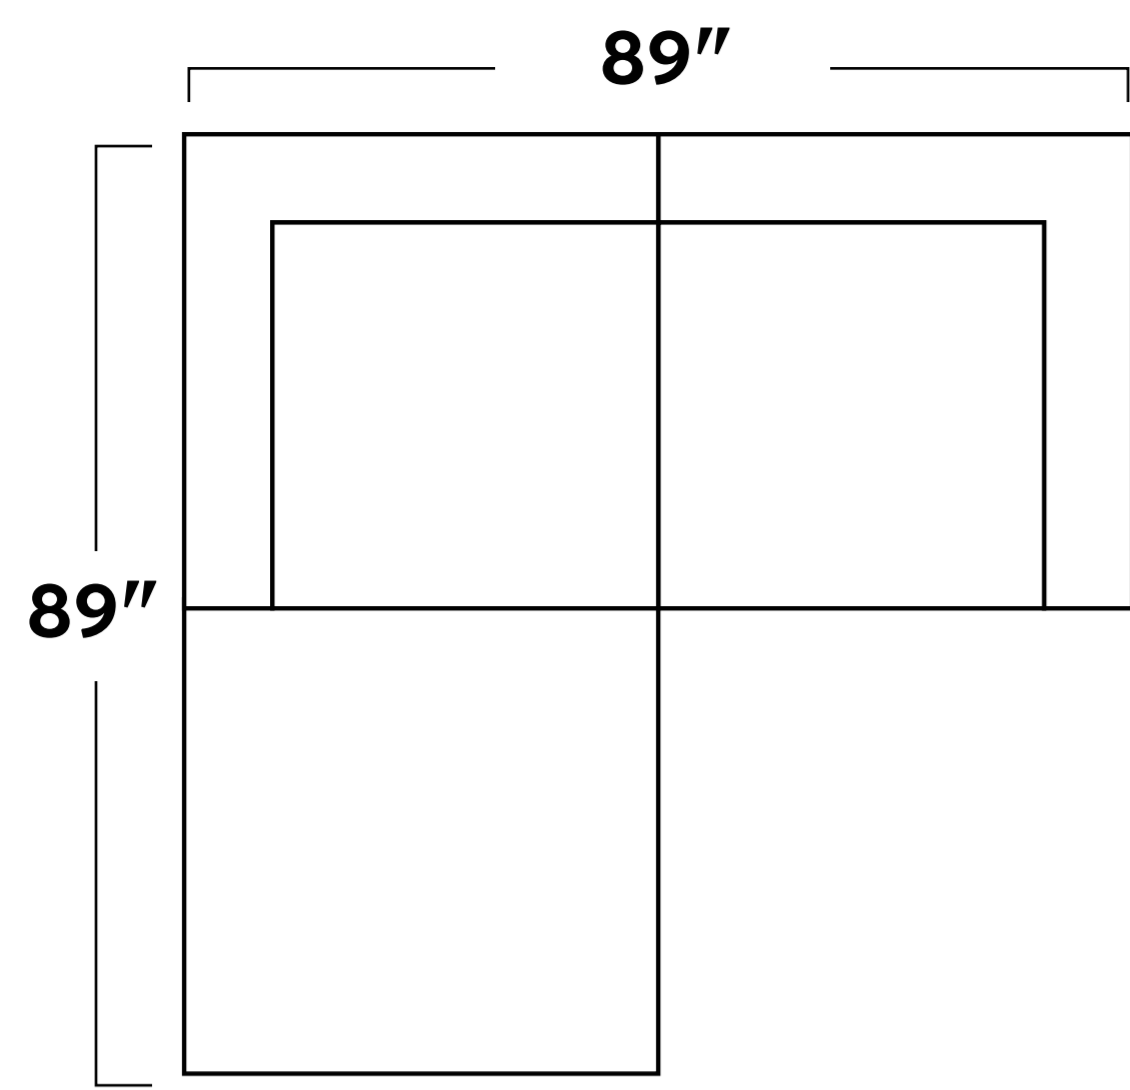

Ask about built-to-order configurations. Some items are unavailable in leather. Dimensions are approximate. Scan the QR code to learn more.

-01 FLUFFY CORNER WEDGE

-02 FLUFFY ARMLESS CHAIR

-03 FLUFFY OTTOMAN

-01(2)/-03(1) 2 PIECE SOFA
W/OTTOMAN

-01(2)/-02(1) 3 PIECE SOFA

-01(2)/-02(1)/-03(2) 3 PIECE SOFA
W/DOUBLE OTTOMAN

-01(2)/-02(2)/-03(1) 4 PIECE SECTIONAL
W/OTTOMAN

-01(2)/-02(2)/-03(2) 4 PIECE SECTIONAL
W/DOUBLE OTTOMAN

-01(4)/-02(2) 4 CORNER U SECTIONAL

-01(2)/-02(3)/-03(1) 5 PIECE SECTIONAL
W/OTTOMAN

NEED TO ADD
DOUBLE CHAISE SET

-01(3)/-02(3)/-03(1) 6 PIECE SECTIONAL
W/OTTOMAN