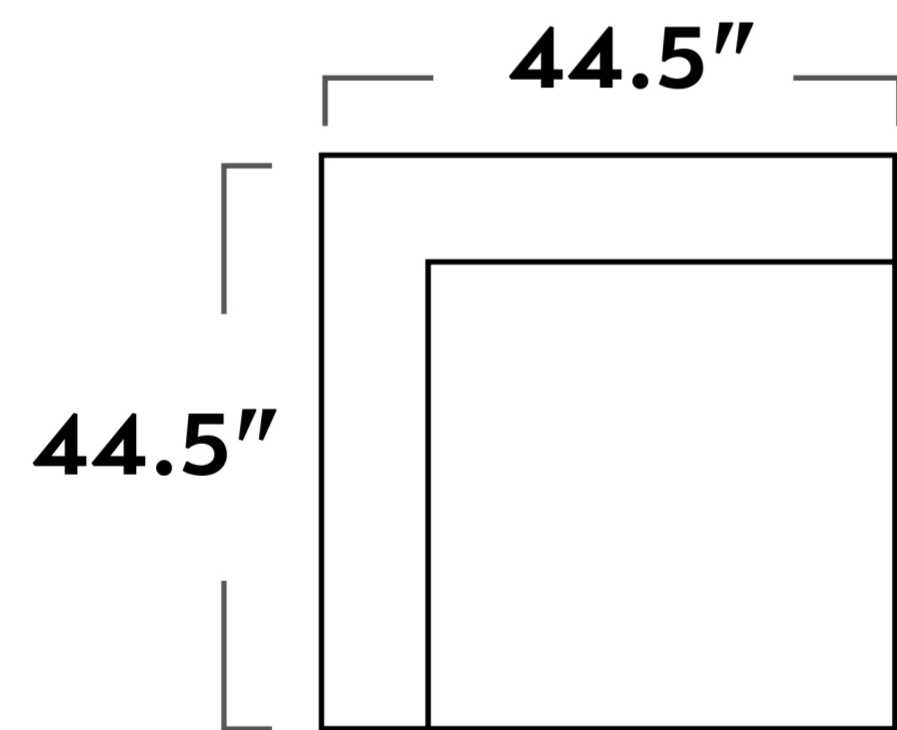

Ask about built-to-order configurations. Some items are unavailable in leather. Dimensions are approximate. Scan the QR code to learn more.

-01 FLUFFY CORNER WEDGE

-02 FLUFFY ARMLESS CHAIR

-03 FLUFFY OTTOMAN

-01(2)/-03(1) 2 PIECE SOFA
W/OTTOMAN

-01(2)/-02(1) 3 PIECE SOFA

-01(2)/-02(1)/-03(2) 3 PIECE SOFA
W/DOUBLE OTTOMAN

-01(2)/-02(2)/-03(1) 4 PIECE SECTIONAL
W/OTTOMAN

-01(2)/-02(2)/-03(2) 4 PIECE SECTIONAL
W/DOUBLE OTTOMAN

-01(4)/-02(2) 4 CORNER U SECTIONAL

-01(2)/-02(3)/-03(1) 5 PIECE SECTIONAL
W/OTTOMAN

NEED TO ADD
DOUBLE CHAISE SET

-01(3)/-02(3)/-03(1) 6 PIECE SECTIONAL
W/OTTOMAN