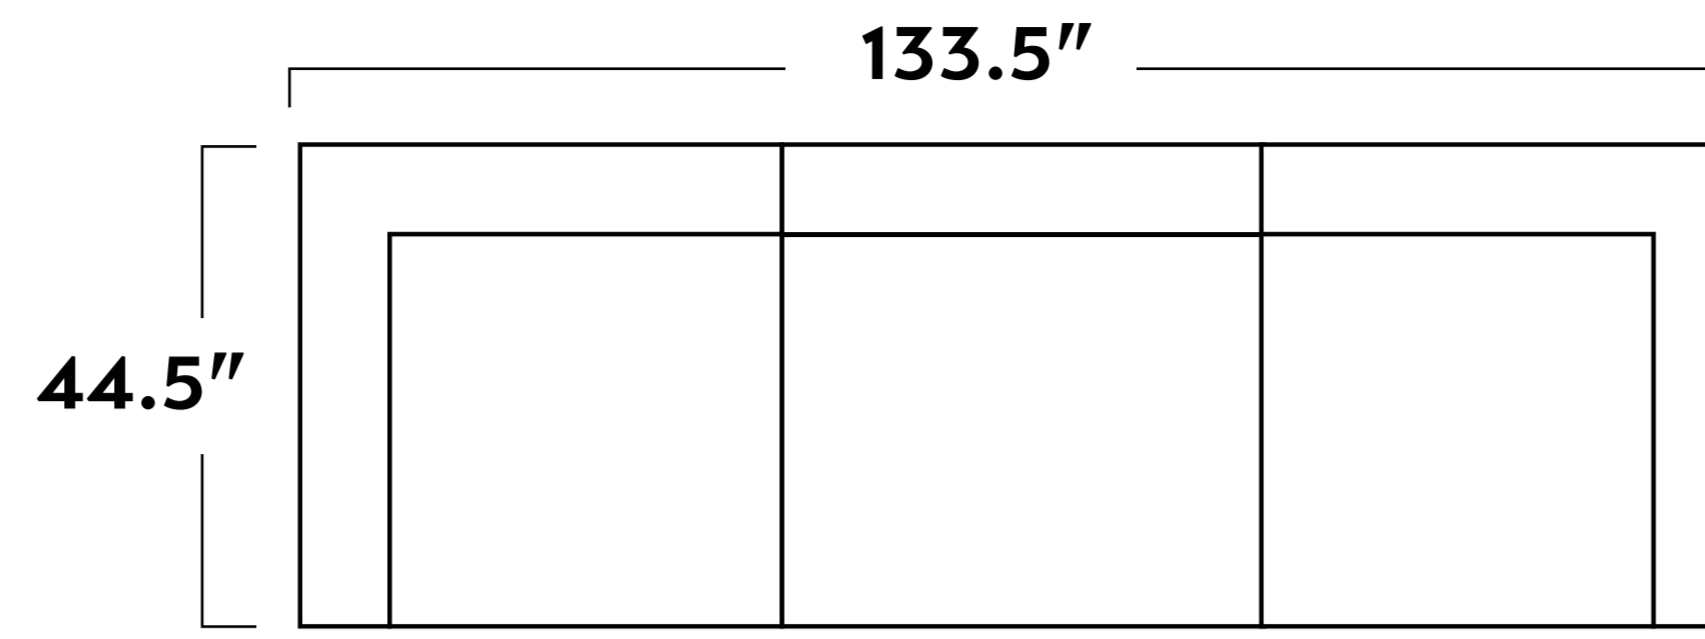

Ask about built-to-order configurations. Some items are unavailable in leather. Dimensions are approximate. Scan the QR code to learn more.

-01 FLUFFY CORNER WEDGE

-02 FLUFFY ARMLESS CHAIR

-03 FLUFFY OTTOMAN

-01(2)/-03(1) 2 PIECE SOFA
W/OTTOMAN

-01(2)/-02(1) 3 PIECE SOFA

-01(2)/-02(1)/-03(2) 3 PIECE SOFA
W/DOUBLE OTTOMAN

-01(2)/-02(2)/-03(1) 4 PIECE SECTIONAL
W/OTTOMAN

-01(2)/-02(2)/-03(2) 4 PIECE SECTIONAL
W/DOUBLE OTTOMAN