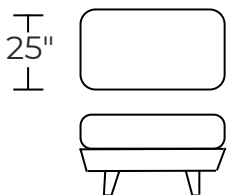

## STEP 2 pick pieces

These dimensions are the same for all pieces in group  
Measurements are approximate

OVERALL HEIGHT	35"
LEG HEIGHT	7"
SEAT HEIGHT	19"
SEAT DEPTH	24"
OVERALL DEPTH*	37"
SEAT COMFORT	FIRM

\$899.99 FABRIC  
\$1799.99 LEATHER

69"

**800-20 LOVESEAT**

\$1279.99 FABRIC  
\$2599.99 LEATHER

87"

**800-30 SOFA**

\$1299.99 FABRIC  
\$2699.99 LEATHER

32"