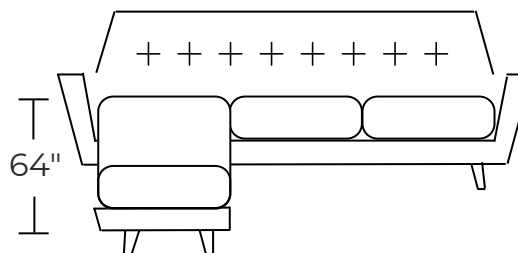

$1399.99 FABRIC
$2799.99 LEATHER

96"

800-90 REVERSIBLE CHAISE SOFA