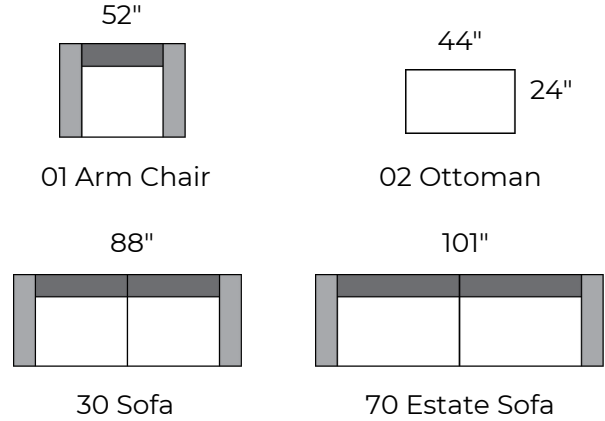

menchaca

NEW
NEW
NEW
NEW

MADE IN Austin Texas

menchaca

COUCH POTATOES

787 Series

Arm Height: 31"h
Seat Height: 18"h
Seat Depth: 29"d
Frame Depth: 46"d
Frame Height: 31"h
Overall Height: 35"h
Leg Height: 2"h

Cushion Style: loose seat; loose back
Seat Cushion: foam
Back Cushion: chambered polyfil
Lumbar Cushion: polyfil

787-01 Arm Chair	\$1499.99
787-02 Ottoman	\$599.99
787-03 Armless Sofa	\$1500
787-04L/R Arm Chair	\$1399.99
787-10 Armless Chair	\$1250
787-15 Corner	\$1300
787-30 Sofa	\$1799.99
787-35L/R Sofa	\$1600
787-70 Estate Sofa	\$1999.99
787-82L/R Chaise	\$1599.99

Build Your Own

Common Configurations

Available Left or Right Facing