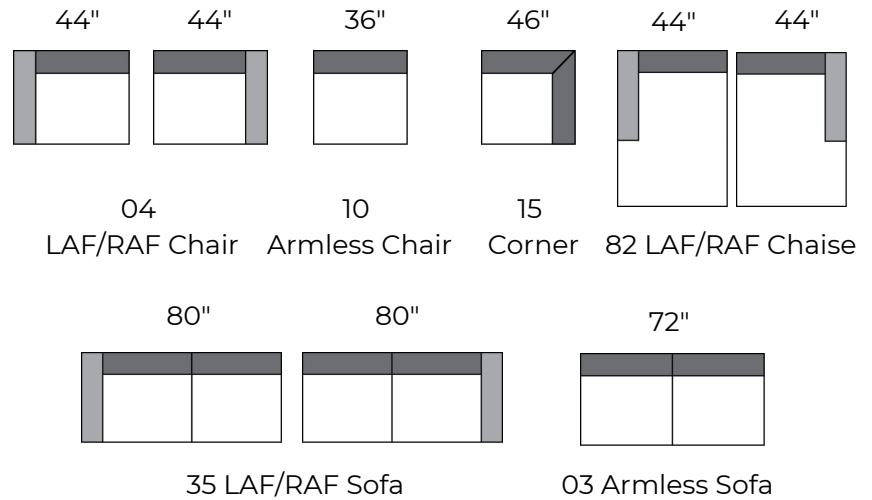

menchaca

NEW
NEW
NEW
NEW

MADE IN Austin Texas

menchaca

COUCH POTATOES

787 Series

Arm Height: 31"h
Seat Height: 18"h
Seat Depth: 29"d
Frame Depth: 46"d
Frame Height: 31"h
Overall Height: 35"h
Leg Height: 2"h

Cushion Style: loose seat; loose back
Seat Cushion: foam
Back Cushion: chambered polyfil
Lumbar Cushion: polyfil

787-01 Arm Chair	\$1499.99
787-02 Ottoman	\$599.99
787-03 Armless Sofa	\$1500
787-04L/R Arm Chair	\$1399.99
787-10 Armless Chair	\$1250
787-15 Corner	\$1300
787-30 Sofa	\$1799.99
787-35L/R Sofa	\$1600
787-70 Estate Sofa	\$1999.99
787-82L/R Chaise	\$1599.99

Build Your Own

Common Configurations

Available Left or Right Facing