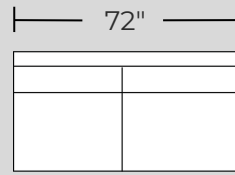

-10 ARMLESS CHAIR
\$1400/\$2199L

-15 CORNER UNIT
\$1450/\$2299L

-82L/82R LAF/RAF CHAISE
\$1949/\$2899L

-35L LAF CONDO SOFA
\$1950/\$2899L

-35R RAF CONDO SOFA
\$1950/\$2899L

-03 ARMLESS LOVESEAT
\$1850/\$2599L

MAKE IT YOURS

123"

66"
chaise

746-82L/35R LEFT CHAISE SECTIONAL

\$3899.99 FABRIC
\$5798.99 LEATHER

123"

66"
chaise

746-35L/82R RIGHT CHAISE SECTIONAL