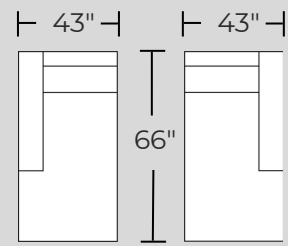

-82L/82R LAF/RAF CHAISE
$1949/$2899L