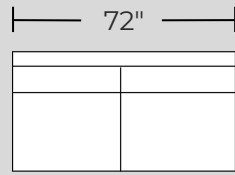

-10 ARMLESS CHAIR
\$1350/\$2099L

-15 CORNER UNIT
\$1400/\$2199L

-82L/82R LAF/RAF CHAISE
\$1749/\$2799L

-35L LAF CONDO SOFA
\$1750/\$2799L

-35R RAF CONDO SOFA
\$1750/\$2799L

-03 ARMLESS LOVESEAT
\$1700/\$2500L