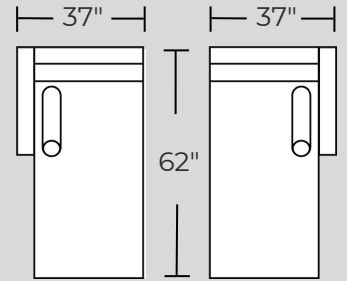

62"  
chaise

-04L/04R LAF/RAF CHAIR  
\$1299/\$2100L

-10 ARMLESS CHAIR  
\$1200/\$1500L

-15 CORNER UNIT  
\$1250/\$1700L

-82L/82R LAF/RAF CHAISE  
\$1600/\$2400L

-26L/R LAF/RAF CONDO SOFA  
\$1700/\$2400L

-03 ARMLESS LOVESEAT  
\$1600/\$2300L