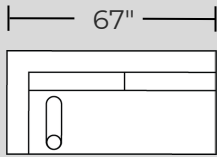

62"  
chaise

-04L/04R LAF/RAF CHAIR  
\$1299/\$2100L

-10 ARMLESS CHAIR  
\$1200/\$1500L

-15 CORNER UNIT  
\$1250/\$1700L

-82L/82R LAF/RAF CHAISE  
\$1600/\$2400L

-26L/R LAF/RAF CONDO SOFA  
\$1700/\$2400L

-03 ARMLESS LOVESEAT  
\$1600/\$2300L