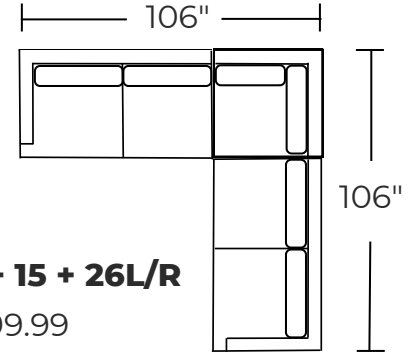

## STEP 2 pick pieces

These dimensions are the same for all pieces in group  
Measurements are approximate

OVERALL HEIGHT	35"
----------------	-----

LEG HEIGHT 8"

SEAT HEIGHT	19"
-------------	-----

SEAT DEPTH 24"

67"

-26L LAF LOVESEAT  
\$1700

67"

-26R RAF LOVESEAT  
\$1700

64"

-03 ARMLESS LOVESEAT  
\$1600

-83L/R LAF/RAF BUMPER CHAISE  
\$1749.99

**566-26L/R + 82L/R**  
\$3399.99