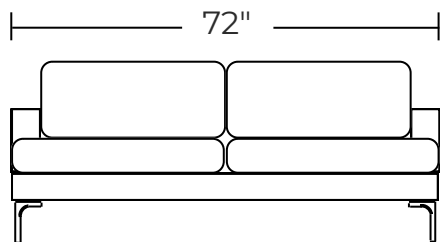

566-25 APARTMENT SOFA
$1779.99