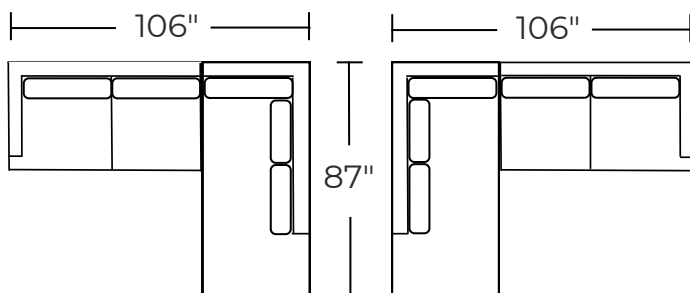

566-26L/R + 83L/R
$3449.99