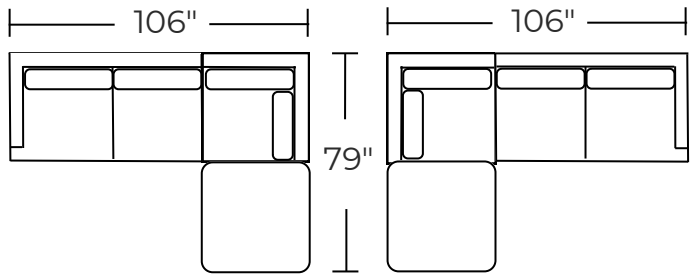

566-26L/R + 15 + 07
$3599.99