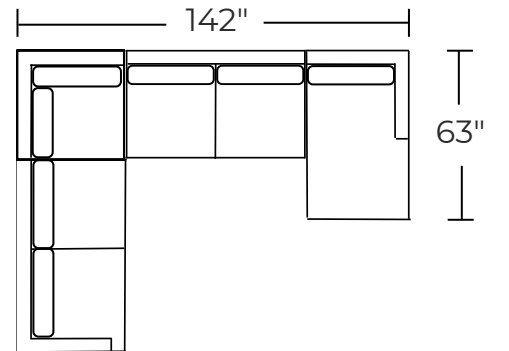

566-26L/R + 83L/R
$3449.99