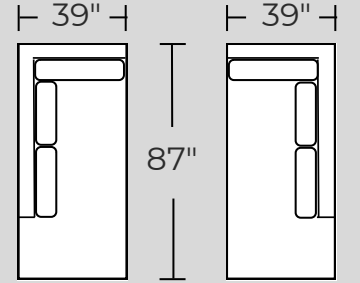

## STEP 2 pick pieces

These dimensions are the same for all pieces in group  
Measurements are approximate

OVERALL HEIGHT	35"
----------------	-----

LEG HEIGHT 8"

SEAT HEIGHT	19"
-------------	-----

SEAT DEPTH 24"

67"

-26L LAF LOVESEAT  
\$1700

67"

-26R RAF LOVESEAT  
\$1700

64"

-03 ARMLESS LOVESEAT  
\$1600

-83L/R LAF/RAF BUMPER CHAISE  
\$1749.99

**566-26L/R + 82L/R**  
\$3399.99