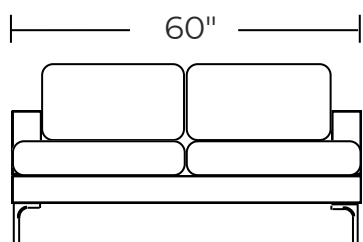

566-20 LOVESEAT
$1749.99