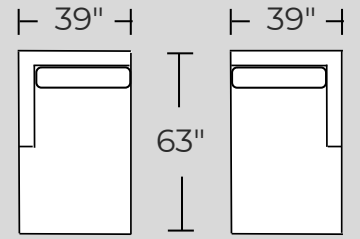

## STEP 2 pick pieces

These dimensions are the same for all pieces in group  
Measurements are approximate

OVERALL HEIGHT	35"
----------------	-----

LEG HEIGHT 8"

SEAT HEIGHT	19"
-------------	-----

SEAT DEPTH 24"

# MAKE IT YOURS

35" 35"

-04L/R LAF/RAF CHAIR  
\$1200

32"

-10 ARMLESS CHAIR  
\$1100

39"

-15 CORNER WEDGE  
\$1200

-82L/R LAF/RAF CHAISE  
\$1699.99