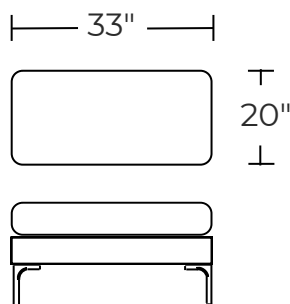

## STEP 2 pick pieces

These dimensions are the same for all pieces in group  
Measurements are approximate

OVERALL HEIGHT	35"
----------------	-----

LEG HEIGHT 8"

SEAT HEIGHT	19"
-------------	-----

SEAT DEPTH 24"

OVERALL DEPTH	39"
---------------	-----

SEAT COMFORT

MEDIUM FIRM

NOT YET  
AVAILABLE  
ONLINE

This collection is  
NOT available in leather

See a specialist to  
build a custom sectional

**566-01 ARM CHAIR**  
\$1299.99