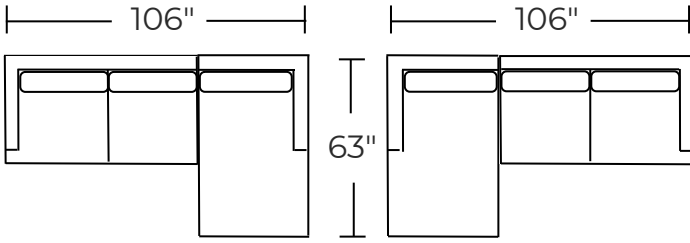

## STEP 2 pick pieces

These dimensions are the same for all pieces in group  
Measurements are approximate

OVERALL HEIGHT	35"
----------------	-----

LEG HEIGHT 8"

SEAT HEIGHT	19"
-------------	-----

SEAT DEPTH 24"

67"

-26L LAF LOVESEAT  
\$1700

67"

-26R RAF LOVESEAT  
\$1700

64"

-03 ARMLESS LOVESEAT  
\$1600

-83L/R LAF/RAF BUMPER CHAISE  
\$1749.99

**566-26L/R + 82L/R**  
\$3399.99