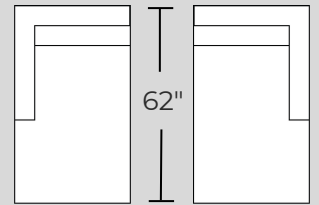

-82L/82R LAF/RAF CHAISE
$1400/$2200L

65"