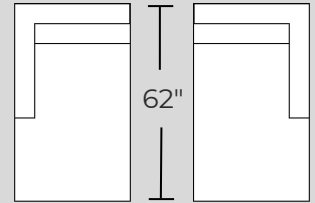

62"
chaise

34" 34"

-04L/04R LAF/RAF CHAIR
\$949/\$1800L

30"

-10 ARMLESS CHAIR
\$899/\$1600L

37"

-15 CORNER UNIT
\$1000/\$1799L

33" 33"