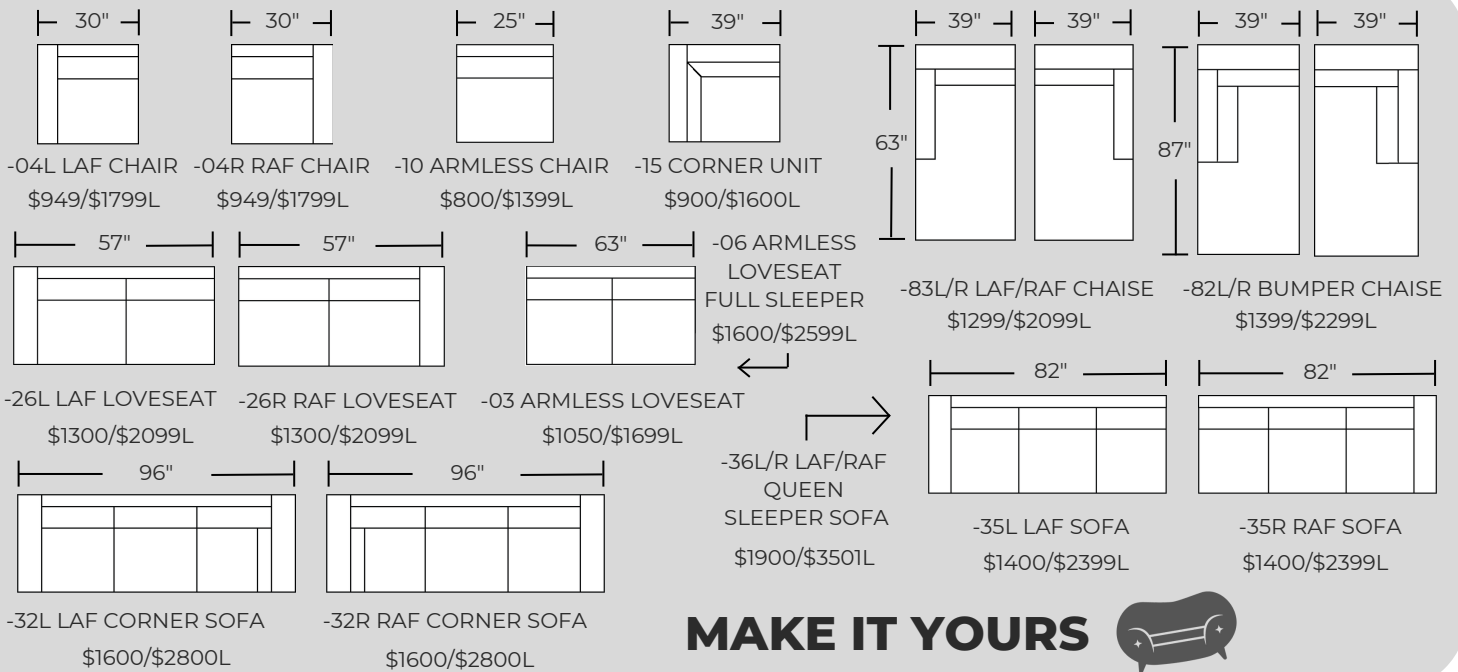

\$1479.99 FABRIC
\$2599.99 LEATHER

87"

400-30 SOFA

\$1499.99 FABRIC
\$2599.99 LEATHER

87"

400-90 REVERSIBLE CHAISE

\$1899.99 FABRIC
N/A LEATHER

**400-37 TWIN SLEEPER
LOVESEAT**

\$1979.99 FABRIC
\$3099.99 LEATHER

**400-39 QUEEN
SLEEPER SOFA**

\$1999.99 FABRIC
\$3599.99 LEATHER

**400-68 REVERSIBLE
QUEEN SLEEPER SOFA**

\$2399.99 FABRIC
N/A LEATHER

MAKE IT YOURS

400-35L/82R
RIGHT CHAISE SECTIONAL
 \$2799.99 FABRIC
 \$4698.99 LEATHER

400-36L/82R
W/QUEEN SLEEPER
 \$3299.99 FABRIC
 \$5799.99 LEATHER

400-82L/35R
LEFT CHAISE SECTIONAL
 \$2799.99 FABRIC
 \$4698.99 LEATHER

400-82L/36R
W/QUEEN SLEEPER
 \$3299.99 FABRIC
 \$5799.99 LEATHER

400-32L/03/83R
CORNER SECTIONAL
W/CHAISE
 \$3949.99 FABRIC
 \$6599.99 LEATHER

400-32L/36R
LEFT CORNER SECTIONAL
W/QUEEN SLEEPER
 \$3499.99 FABRIC
 \$6299.99 LEATHER

400-83L/06/32R
CORNER SECTIONAL
W/CHAISE & FULL SLEEPER
 \$4499.99 FABRIC
 \$7498.99 LEATHER

400-32L/03/32R
U SECTIONAL
 \$4249.99 FABRIC
 \$7299.99 LEATHER