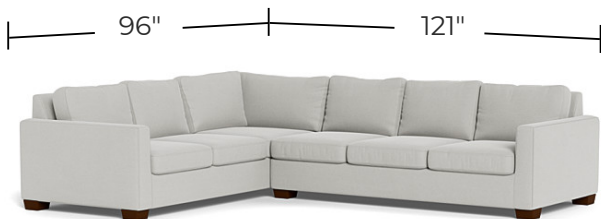

COUCH POTATOES

STEP 2 pick pieces

These dimensions are the same for all pieces in group
Measurements are approximate

OVERALL HEIGHT	31"
LEG HEIGHT	2 1/2"
SEAT HEIGHT	19"
SEAT DEPTH	24"
OVERALL DEPTH	39"
SEAT COMFORT	MEDIUM FIRM

400-36L/82R
W/QUEEN SLEEPER
 \$3299.99 FABRIC
 \$5799.99 LEATHER

400-82L/35R
LEFT CHAISE SECTIONAL
 \$2799.99 FABRIC
 \$4698.99 LEATHER

400-82L/36R
W/QUEEN SLEEPER
 \$3299.99 FABRIC
 \$5799.99 LEATHER

400-32L/03/83R
CORNER SECTIONAL
W/CHAISE
 \$3949.99 FABRIC
 \$6599.99 LEATHER

400-32L/06/83R
CORNER SECTIONAL
W/CHAISE & FULL SLEEPER
 \$4499.99 FABRIC
 \$7498.99 LEATHER

400-83L/03/32R
CORNER SECTIONAL
W/CHAISE
 \$3949.99 FABRIC
 \$6599.99 LEATHER

400-32L/35R
LEFT CORNER SECTIONAL
 \$2999.99 FABRIC
 \$5199.99 LEATHER