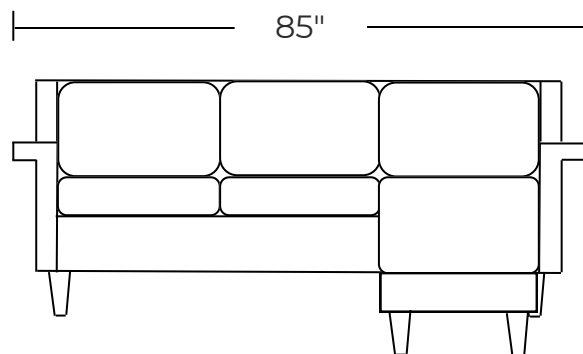

350-90 REVERSIBLE CHAISE

$1799.99