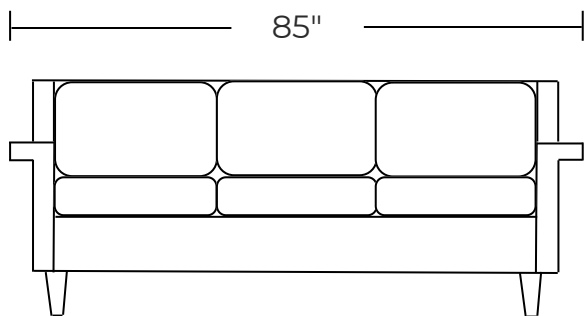

350-30 SOFA

$1499.99