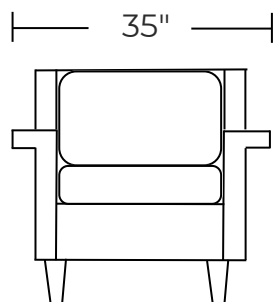

COUCH POTATOES

350 ROSEDALE

STEP 2 pick pieces

These dimensions are the same for all pieces in group
Measurements are approximate

NOT YET
AVAILABLE
ONLINE

This collection is
NOT available in leather

See a specialist to
build a custom sectional

OVERALL HEIGHT 37"

LEG HEIGHT 7"

SEAT HEIGHT 19"

SEAT DEPTH 24"

OVERALL DEPTH 39"

SEAT COMFORT MEDIUM

350-01 ARM CHAIR

\$1199.99