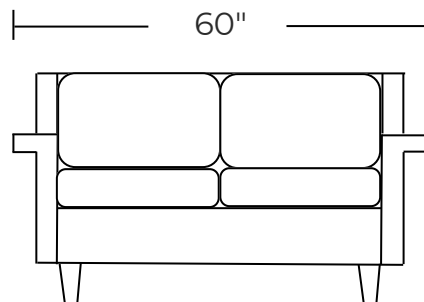

350-20 LOVESEAT

$1479.99