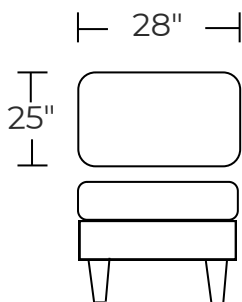

COUCH POTATOES

350 ROSEDALE

STEP 2 pick pieces

These dimensions are the same for all pieces in group
Measurements are approximate

NOT YET
AVAILABLE
ONLINE

This collection is
NOT available in leather

See a specialist to
build a custom sectional

OVERALL HEIGHT 37"

LEG HEIGHT 7"

SEAT HEIGHT 19"

SEAT DEPTH 24"

OVERALL DEPTH 39"

SEAT COMFORT MEDIUM

350-01 ARM CHAIR

\$1199.99