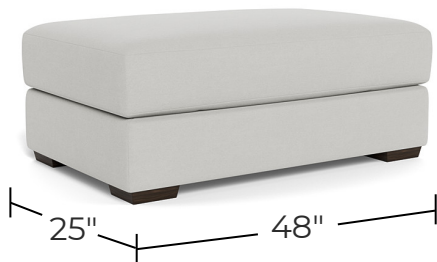

### STEP 2 pick pieces

SCAN TO SEE IT  
IN YOUR FABRIC

These dimensions are the same for all pieces in group  
Measurements are approximate

OVERALL HEIGHT	33"
LEG HEIGHT	2"
SEAT HEIGHT	19"
SEAT DEPTH	29"
OVERALL DEPTH	48"
SEAT COMFORT	MEDIUM FIRM

This collection is  
NOT available in leather

This collection is only  
available in the pieces shown

56"

**300-01 ARM CHAIR**

\$1399.99

76"

**300-20 LOVESEAT**

\$1679.99

**300-02 OTTOMAN**

\$699.99

95"

**300-30 SOFA**

\$1699.99