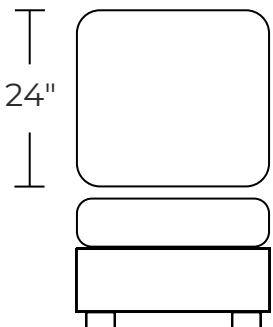

275-02 OTTOMAN

$399.99

77"