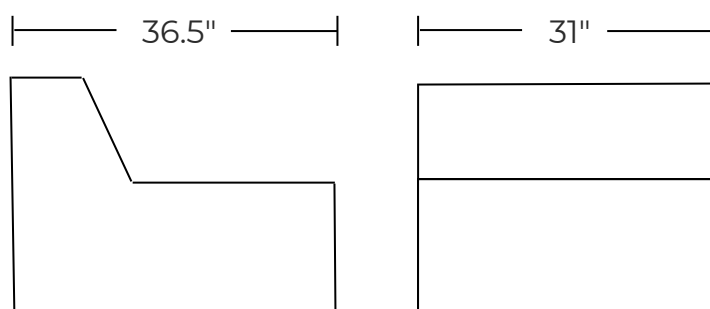

240-10 ARMLESS CHAIR

$699.99