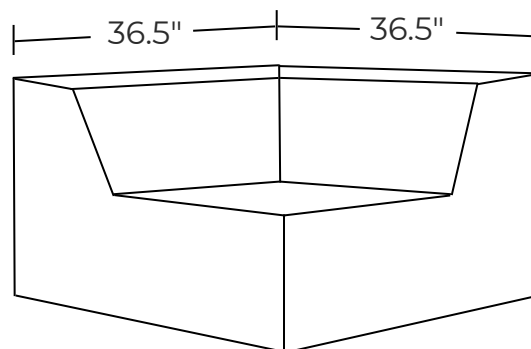

240-15 CORNER

$799.99