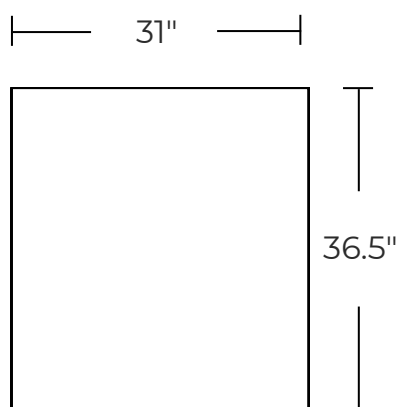

COUCH POTATOES

240 RIVERSIDE

STEP 2 pick pieces

These dimensions are the same for all pieces in group
Measurements are approximate

NOT YET
AVAILABLE
ONLINE

This collection is
NOT available in leather

OVERALL HEIGHT 30"

LEG HEIGHT 2"

SEAT HEIGHT 16.5"

SEAT DEPTH 24.5"

OVERALL DEPTH 36.5"

SEAT COMFORT

MEDIUM FIRM

This collection is only available in
the pieces shown

240-02 OTTOMAN