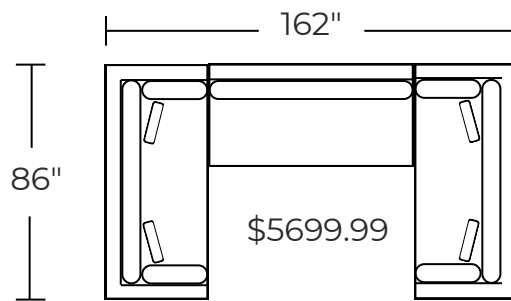

OVERALL HEIGHT 29"

LEG HEIGHT 5"

SEAT HEIGHT 19"

SEAT DEPTH 30"

OVERALL DEPTH 43"

SEAT COMFORT

MEDIUM FIRM

**222-35L LAF SOFA**

\$1799.99

**222-35R RAF SOFA**

\$1799.99

**222-15 CORNER CUDDLER**

\$1800.00

**222-30 SOFA**

\$1999.99

**222-03 ARMLESS SOFA**

\$1700.00

\$3799.99

**222-35L / 222-30**

Right Corner Sectional

\$5699.99

**222-30 / 222-03 / 222-30**

"U" Sectional

\$3799.99

**222-30 / 222-35R**

Left Corner Sectional

\$3599.99

**222-35L / 222-35L**

Right Chaise Sectional

\$3599.99

**222-35L / 222-35R**

2pc Estate Sofa