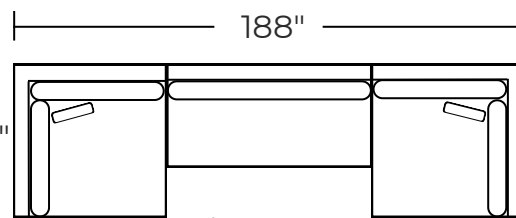

"U" Armless Sectional

\$3499.99

**222-35R / 222-03**

Left Corner Armless Sectional

\$3599.99

**222-35L / 222-15**

Right Cuddler Sectional

\$3600.00

**222-15 / 222-15**

Double Cuddle Sofa

\$3599.99

**222-15 / 222-35R**

Left Cuddler Sectional

\$5399.99

**222-35L / 222-15 / 222-15**

Double Cuddle Right Corner Sectional

\$5300.00

**222-15 / 222-03 / 222-15**

"U" Cuddler Sectional

\$5399.99

**222-15 / 222-15 / 222-35R**

Double Cuddle Left Corner Sectional

**MAKE IT YOURS**