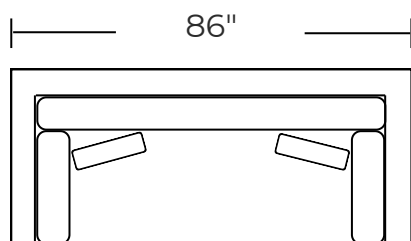

222-30 SOFA

$1999.99