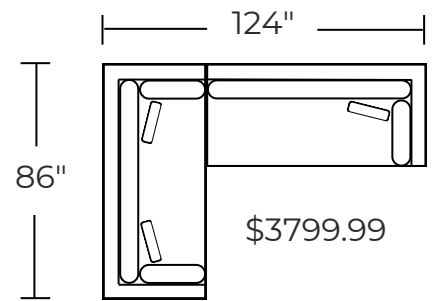

OVERALL HEIGHT 29"

LEG HEIGHT 5"

SEAT HEIGHT 19"

SEAT DEPTH 30"

OVERALL DEPTH 43"

SEAT COMFORT

MEDIUM FIRM

**222-35L LAF SOFA**

\$1700.00

\$3799.99

**222-35L / 222-30**

Right Corner Sectional

\$5699.99

**222-30 / 222-03 / 222-30**

"U" Sectional

\$3799.99

**222-30 / 222-35R**

Left Corner Sectional

\$3599.99

**222-35L / 222-35L**

Right Chaise Sectional

\$3599.99

**222-35L / 222-35R**

2pc Estate Sofa