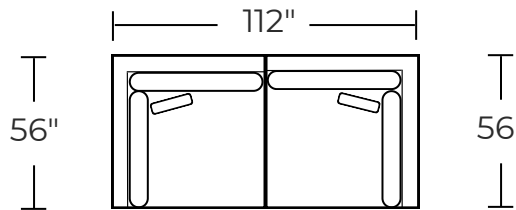

\$3599.99

**222-35R / 222-35R**

Left Chaise Sectional

\$3499.99

**222-03 / 222-35L**

Right Corner Armless Sectional

\$5299.99

**222-35L / 222-03 / 222-35R**

"U" Armless Sectional

\$3499.99

**222-35R / 222-03**

Left Corner Armless Sectional

\$3599.99

**222-35L / 222-15**

Right Cuddler Sectional

\$3600.00