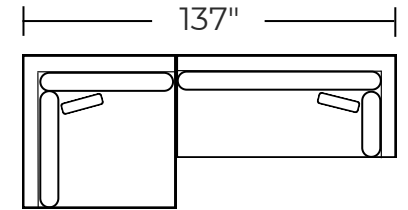

$3599.99

222-15 / 222-35R

Left Cuddler Sectional