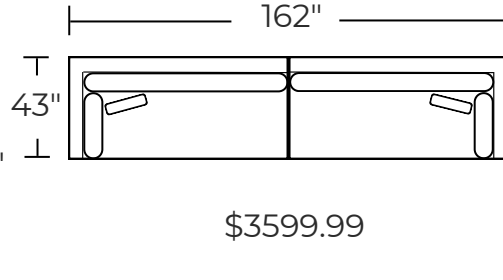

\$1700.00

\$3799.99

**222-35L / 222-30**

Right Corner Sectional

\$5699.99

**222-30 / 222-03 / 222-30**

"U" Sectional

\$3799.99

**222-30 / 222-35R**

Left Corner Sectional

\$3599.99

**222-35L / 222-35L**

Right Chaise Sectional

\$3599.99

**222-35L / 222-35R**

2pc Estate Sofa

\$3599.99

**222-35R / 222-35R**

Left Chaise Sectional

\$3499.99

**222-03 / 222-35L**

Right Corner Armless Sectional

\$5299.99

**222-35L / 222-03 / 222-35R**

"U" Armless Sectional

\$3499.99

**222-35R / 222-03**

Left Corner Armless Sectional

\$3599.99

**222-35L / 222-15**

Right Cuddler Sectional

\$3600.00