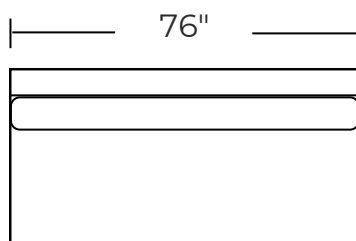

222-03 ARMLESS SOFA

$1700.00