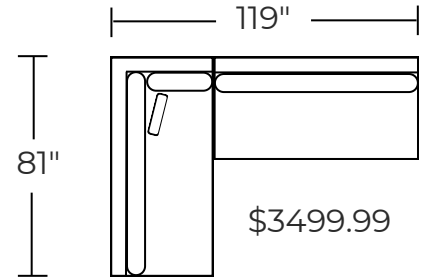

**222-30 / 222-35R**

Left Corner Sectional

\$3599.99

**222-35L / 222-35L**

Right Chaise Sectional

\$3599.99

**222-35L / 222-35R**

2pc Estate Sofa

\$3599.99

**222-35R / 222-35R**

Left Chaise Sectional

\$3499.99

**222-03 / 222-35L**

Right Corner Armless Sectional

\$5299.99

**222-35L / 222-03 / 222-35R**

"U" Armless Sectional

\$3499.99

**222-35R / 222-03**

Left Corner Armless Sectional

\$3599.99

**222-35L / 222-15**

Right Cuddler Sectional

\$3600.00