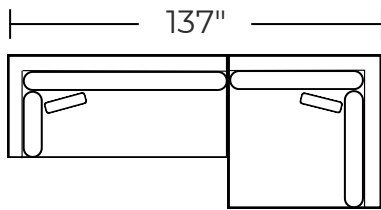

\$3599.99

**222-35R / 222-35R**

Left Chaise Sectional

\$3499.99

**222-03 / 222-35L**

Right Corner Armless Sectional

\$5299.99

**222-35L / 222-03 / 222-35R**

"U" Armless Sectional

\$3499.99

**222-35R / 222-03**

Left Corner Armless Sectional

\$3599.99

**222-35L / 222-15**

Right Cuddler Sectional

\$3600.00