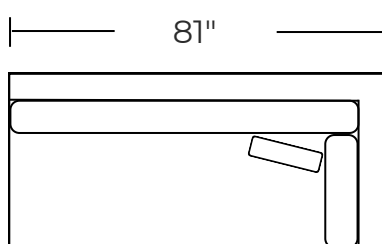

222-35R RAF SOFA

$1799.99