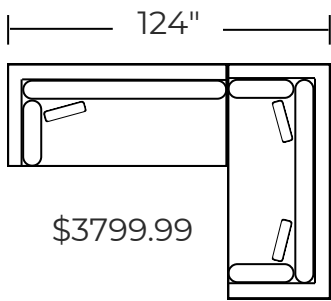

OVERALL HEIGHT 29"

LEG HEIGHT 5"

SEAT HEIGHT 19"

SEAT DEPTH 30"

OVERALL DEPTH 43"

SEAT COMFORT

MEDIUM FIRM

**222-35L LAF SOFA**

\$1799.99

**222-35R RAF SOFA**

\$1799.99

**222-15 CORNER CUDDLER**

\$1800.00

**222-30 SOFA**

\$1999.99

**222-03 ARMLESS SOFA**

\$1700.00

\$3799.99

**222-35L / 222-30**

Right Corner Sectional

\$5699.99

**222-30 / 222-03 / 222-30**

"U" Sectional

\$3799.99

**222-30 / 222-35R**

Left Corner Sectional

\$3599.99

**222-35L / 222-35L**

Right Chaise Sectional

\$3599.99

**222-35L / 222-35R**

2pc Estate Sofa