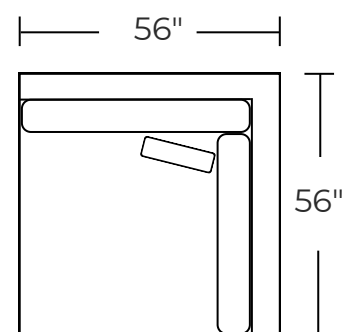

222-15 CORNER CUDDLER

$1800.00