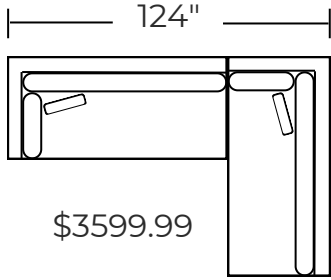

OVERALL HEIGHT 29"

LEG HEIGHT 5"

SEAT HEIGHT 19"

SEAT DEPTH 30"

OVERALL DEPTH 43"

SEAT COMFORT

MEDIUM FIRM

**222-35L LAF SOFA**

\$1700.00

\$3799.99

**222-35L / 222-30**

Right Corner Sectional

\$5699.99

**222-30 / 222-03 / 222-30**

"U" Sectional

\$3799.99

**222-30 / 222-35R**

Left Corner Sectional

\$3599.99

**222-35L / 222-35L**

Right Chaise Sectional

\$3599.99

**222-35L / 222-35R**

2pc Estate Sofa