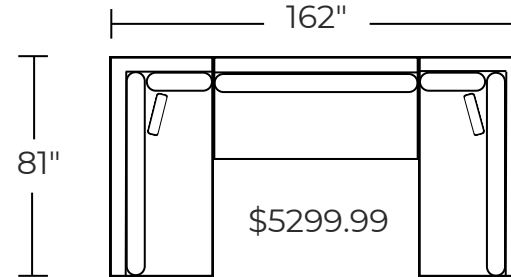

**222-30 / 222-35R**

Left Corner Sectional

\$3599.99

**222-35L / 222-35L**

Right Chaise Sectional

\$3599.99

**222-35L / 222-35R**

2pc Estate Sofa

\$3599.99

**222-35R / 222-35R**

Left Chaise Sectional

\$3499.99

**222-03 / 222-35L**

Right Corner Armless Sectional

\$5299.99

**222-35L / 222-03 / 222-35R**

"U" Armless Sectional

\$3499.99

**222-35R / 222-03**

Left Corner Armless Sectional

\$3599.99

**222-35L / 222-15**

Right Cuddler Sectional

\$3600.00