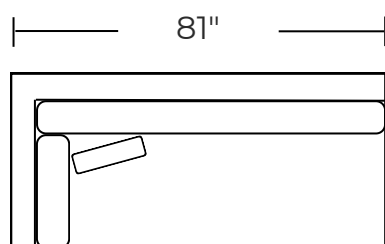

OVERALL HEIGHT 29"

LEG HEIGHT 5"

SEAT HEIGHT 19"

SEAT DEPTH 30"

OVERALL DEPTH 43"

SEAT COMFORT

MEDIUM FIRM

**222-35L LAF SOFA**