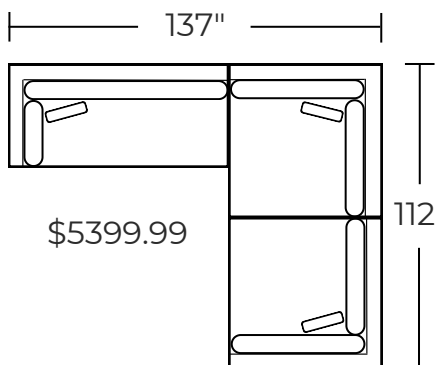

"U" Armless Sectional

\$3499.99

**222-35R / 222-03**

Left Corner Armless Sectional

\$3599.99

**222-35L / 222-15**

Right Cuddler Sectional

\$3600.00

**222-15 / 222-15**

Double Cuddle Sofa

\$3599.99

**222-15 / 222-35R**

Left Cuddler Sectional

\$5399.99

**222-35L / 222-15 / 222-15**

Double Cuddle Right Corner Sectional

\$5300.00

**222-15 / 222-03 / 222-15**

"U" Cuddler Sectional

\$5399.99

**222-15 / 222-15 / 222-35R**

Double Cuddle Left Corner Sectional

**MAKE IT YOURS**