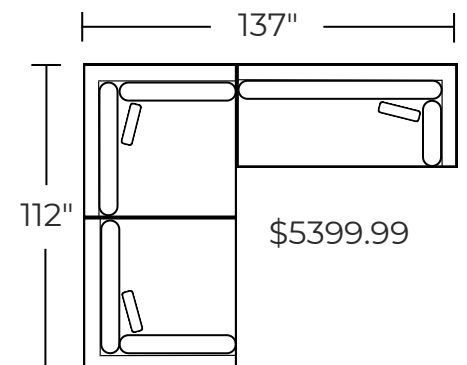

"U" Armless Sectional

\$3499.99

**222-35R / 222-03**

Left Corner Armless Sectional

\$3599.99

**222-35L / 222-15**

Right Cuddler Sectional

\$3600.00

**222-15 / 222-15**

Double Cuddle Sofa

\$3599.99

**222-15 / 222-35R**

Left Cuddler Sectional

\$5399.99

**222-35L / 222-15 / 222-15**

Double Cuddle Right Corner Sectional

\$5300.00

**222-15 / 222-03 / 222-15**

"U" Cuddler Sectional

\$5399.99

**222-15 / 222-15 / 222-35R**

Double Cuddle Left Corner Sectional

**MAKE IT YOURS**