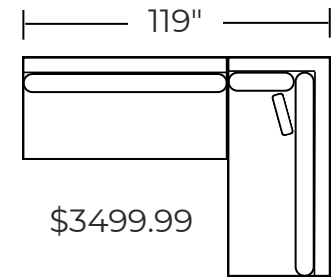

\$1700.00

\$3799.99

**222-35L / 222-30**

Right Corner Sectional

\$5699.99

**222-30 / 222-03 / 222-30**

"U" Sectional

\$3799.99

**222-30 / 222-35R**

Left Corner Sectional

\$3599.99

**222-35L / 222-35L**

Right Chaise Sectional

\$3599.99

**222-35L / 222-35R**

2pc Estate Sofa

\$3599.99

**222-35R / 222-35R**

Left Chaise Sectional

\$3499.99

**222-03 / 222-35L**

Right Corner Armless Sectional

\$5299.99

**222-35L / 222-03 / 222-35R**

"U" Armless Sectional

\$3499.99

**222-35R / 222-03**

Left Corner Armless Sectional

\$3599.99

**222-35L / 222-15**

Right Cuddler Sectional

\$3600.00