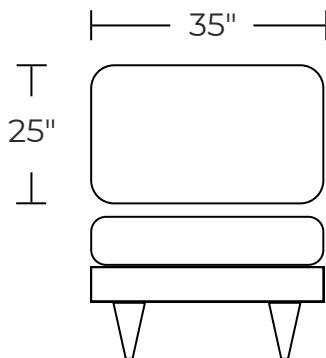

200-02 OTTOMAN

$399.99 FABRIC
$799.99 LEATHER

83"