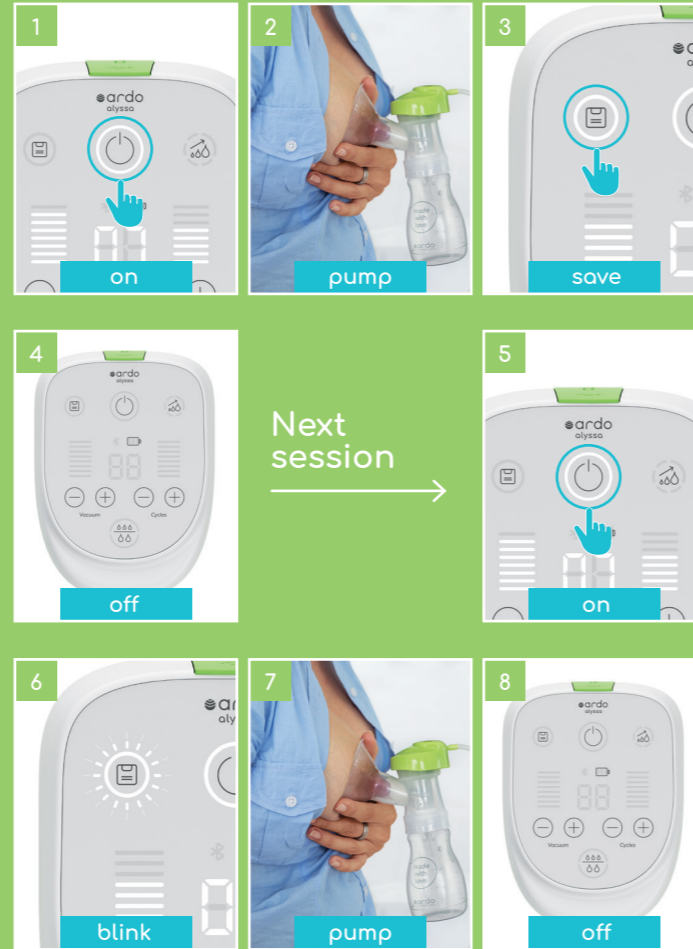

MyArdo App

Troubleshooting

www.ardomedical.com

99.05.034 / 06/2021 V01

Memory Plus

Automatic Power Pumping

ardo alyssa

QUICK GUIDE

Cleaning

This quick guide does not replace the instructions for use, which should be read before use.

Assembly Pumpset

Plug & charge

Single pumping

Double pumping

Stimulation

Expression