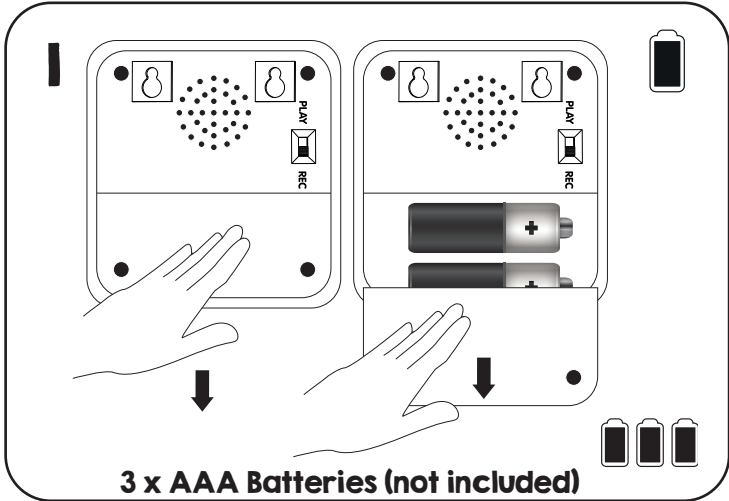

More Information At...
www.tts-group.co.uk

RM Resources
Building 1
Heyworth Road
Hucknall, Nottingham
NG15 6XJ, UK

Tel: 0800 138 1370 **Fax:** 0800 137 525

UK CA CE FC 3 Years +

TTS Product Code: EL00389

RM Resources
Papendorp Park
Papendorpseweg 100
Utrecht 3528 BJ
Netherlands

Made in China on behalf of **RM** plc

MY NOTES