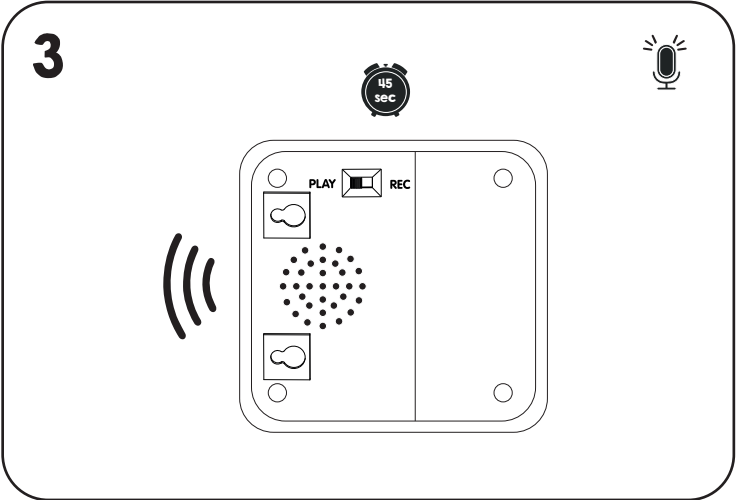

More Information At...
www.tts-group.co.uk

RM Resources
Building 1
Heyworth Road
Hucknall, Nottingham
NG15 6XJ, UK

Tel: 0800 138 1370 **Fax:** 0800 137 525

UK CA CE FC 3 Years +

TTS Product Code: EL00389

RM Resources
Papendorp Park
Papendorpseweg 100
Utrecht 3528 BJ
Netherlands

Made in China on behalf of **RM** plc

MY NOTES