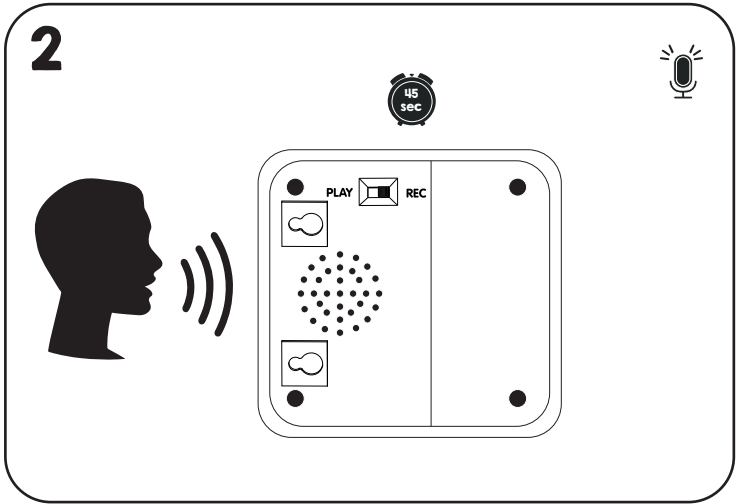

More Information At...
www.tts-group.co.uk

RM Resources
Building 1
Heyworth Road
Hucknall, Nottingham
NG15 6XJ, UK

Tel: 0800 138 1370 **Fax:** 0800 137 525

UK CA CE FC 3 Years +

TTS Product Code: EL00389

RM Resources
Papendorp Park
Papendorpseweg 100
Utrecht 3528 BJ
Netherlands

Made in China on behalf of **RM** plc

MY NOTES