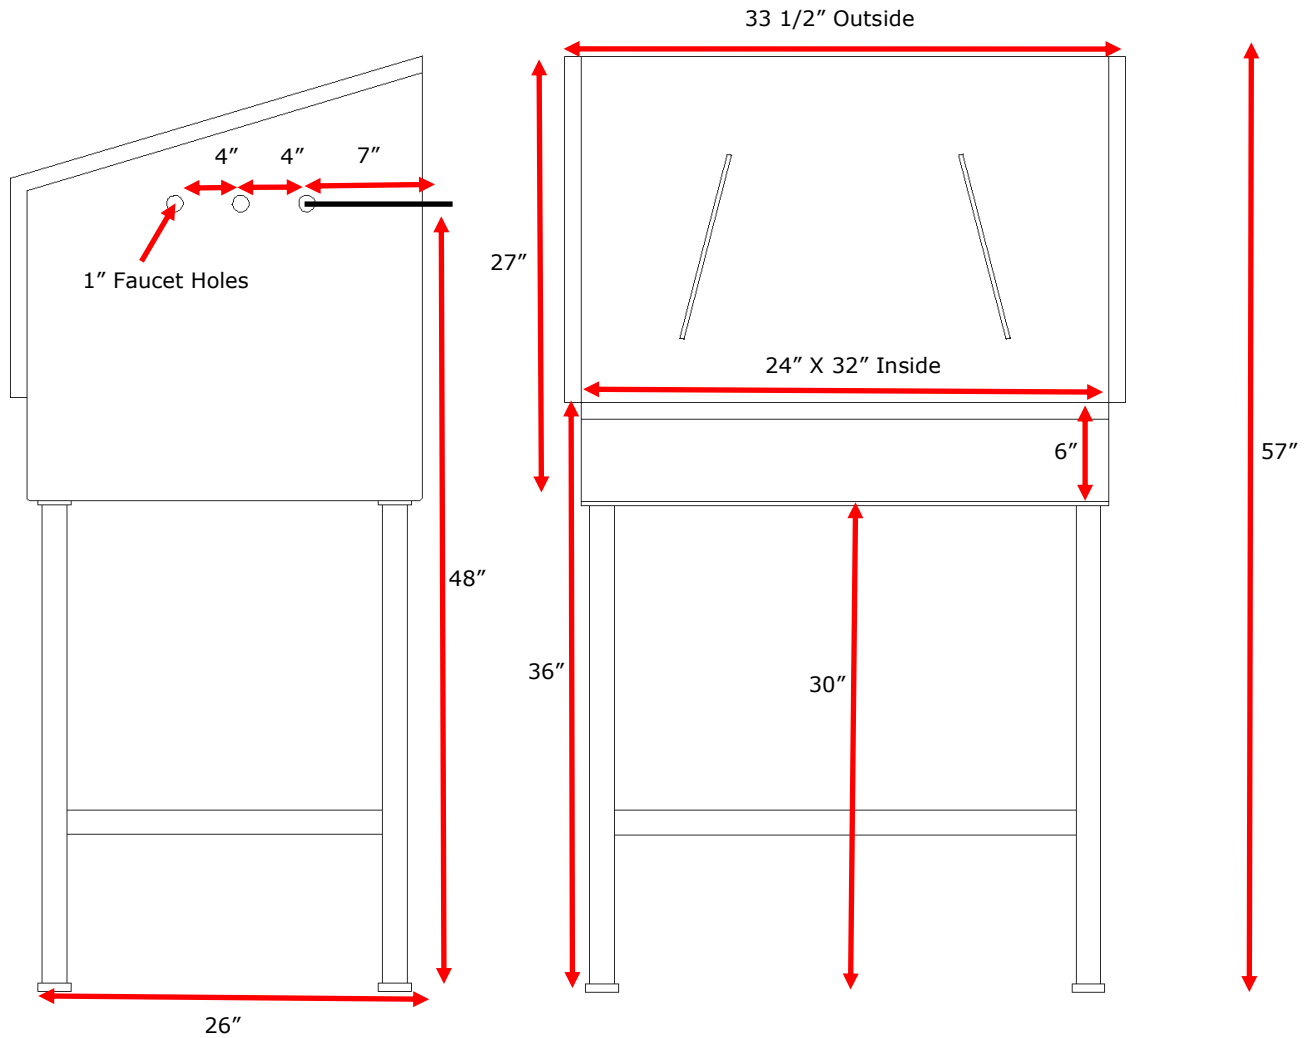

605-582-3013 customerservice@groomersbest.com

Mini Bathing Tub

Available as left, right or center drain. 3.5" drain hole, located 7" on center from the left or right.

Faucet holes are pre-punched as a 1" hole, 3 holes 4" on center as pictured.