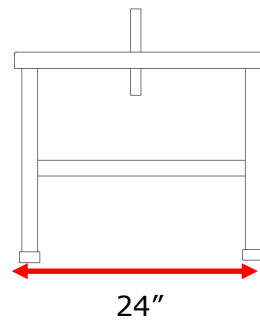

60" Short (GB60SST)

Groomers Best Inc

616 S Sioux Blvd, Brandon SD 57005

605-582-3013 customerservice@groomersbest.com