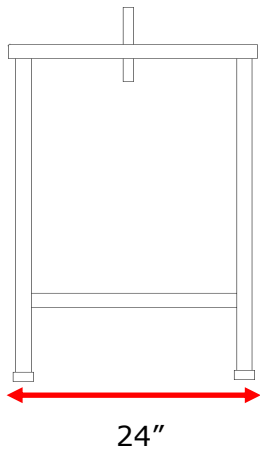

## 60" Stationary Grooming Table

Available Models:

60" Tall GB60TST

60" Short GB60SST

Also Available

48" Tall GB48TST

48" Short GB48SST

This sleek Stationary Grooming Table ships to you fully assembled. Ideal for public spaces, requires no maintenance and is ADA compliant. Works as a drying table and/or grooming table. All stainless steel construction with a durable non-slip coating on the top. Includes an adjustable height flip top grooming arm that can be used on the left or right side. Black comes standard or choose from one of four other colors. Available in 48" or 60" length and 18" or 36" height.

## 60" Tall (GB60TST)