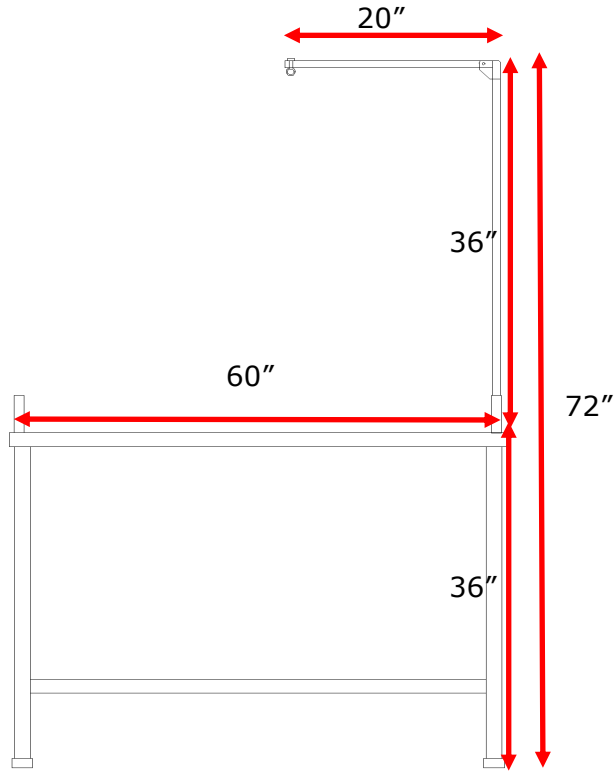

## 60" Stationary Grooming Table

Available Models:

60" Tall GB60TST

60" Short GB60SST

Also Available

48" Tall GB48TST

48" Short GB48SST

This sleek Stationary Grooming Table ships to you fully assembled. Ideal for public spaces, requires no maintenance and is ADA compliant. Works as a drying table and/or grooming table. All stainless steel construction with a durable non-slip coating on the top. Includes an adjustable height flip top grooming arm that can be used on the left or right side. Black comes standard or choose from one of four other colors. Available in 48" or 60" length and 18" or 36" height.

## 60" Tall (GB60TST)