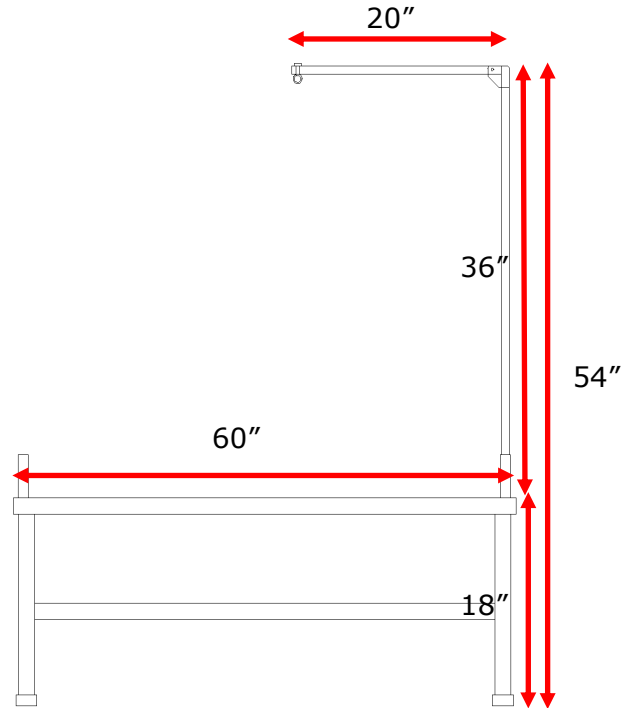

60" Short (GB60SST)

Groomers Best Inc

616 S Sioux Blvd, Brandon SD 57005

605-582-3013 customerservice@groomersbest.com