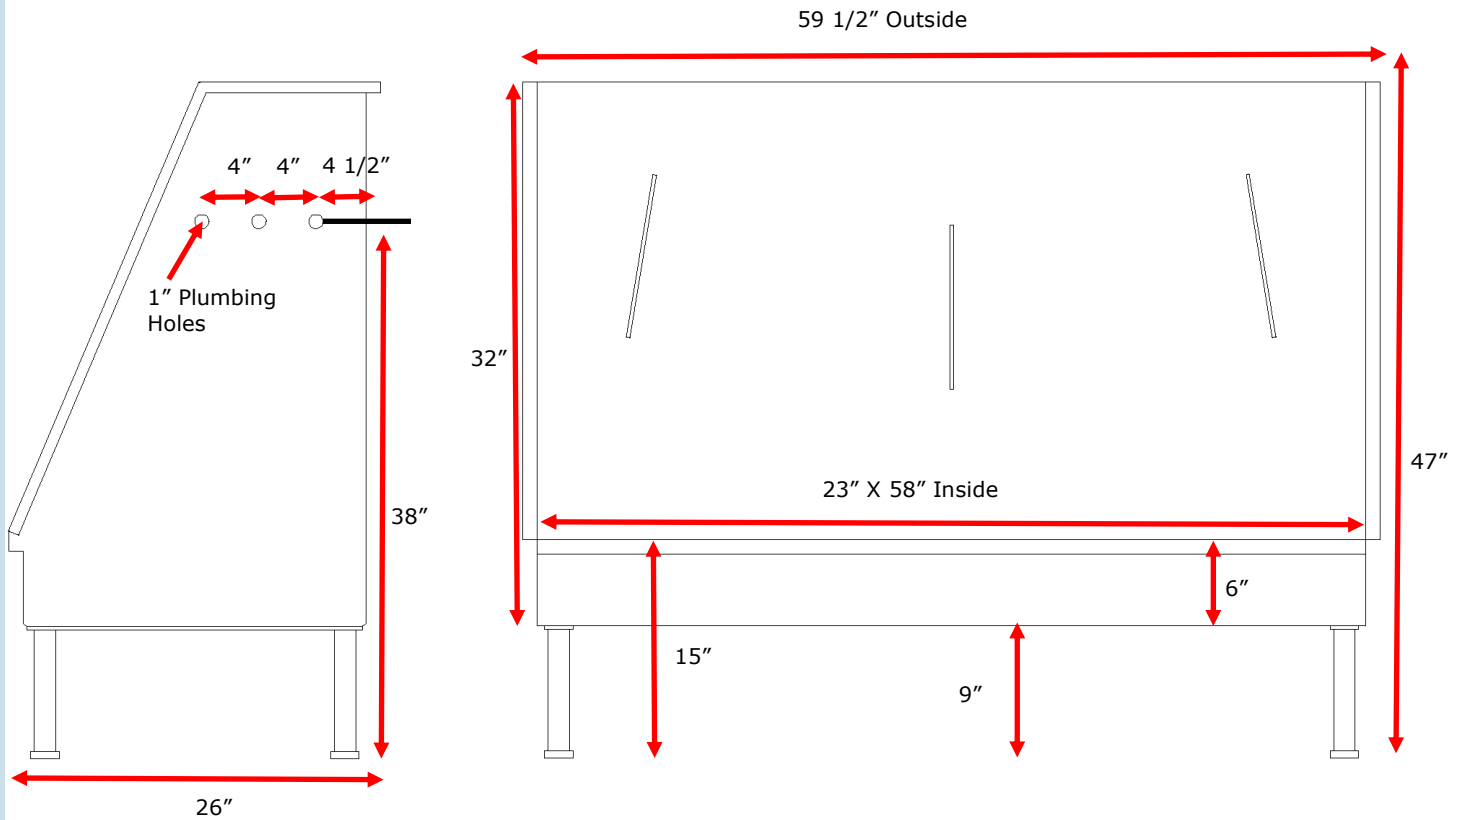

## 58" Walk-in Bathing Tub

Available Models:

GB58WI-R

GB58WI-L

GB58WI-C

Color choices:

- Black
- Tan
- Gray
- Pink
- Purple

Groomer's Best Walk-in Bathing Tub is top of the line in Walk-in style tubs. Only 9" off the ground it is great for larger dogs, and small alike. Constructed fully welded and double sealed to guarantee no leaking or rusting. Our indestructible coating not only protects your tub, but can also be ordered in a color to match your décor! Available in both a 48" or 58" wide model. Easy to use and maintain! Ships fully assembled and ready to use! Raised Floor Grates, Plumbing Kit, and accessories available! Ships fully assembled!

Features:

- Great for bathing large animals, only 9" off the floor.
- Fully welded and double sealed 18 gauge, 304 stainless steel
- Tubular stainless steel legs with leg levelers.
- Guaranteed to never leak or rust.
- Back splash wall with 4 animal restraint eyelets.
- Ships fully assembled and ready for use
- Exterior coating of black, gray, desert tan, pink, purple.
- Handcrafted in the USA
- Available in 48"W or 58"W.
- 3 Year Warranty

# 58" Walk-in Bathing Tub

Available as Left, Right or center drain. 3.5" drain hole, located 7" on center from the left or right.

Faucet Holes are pre-punched as a 1" hole 3 holes 4" on center as pictured