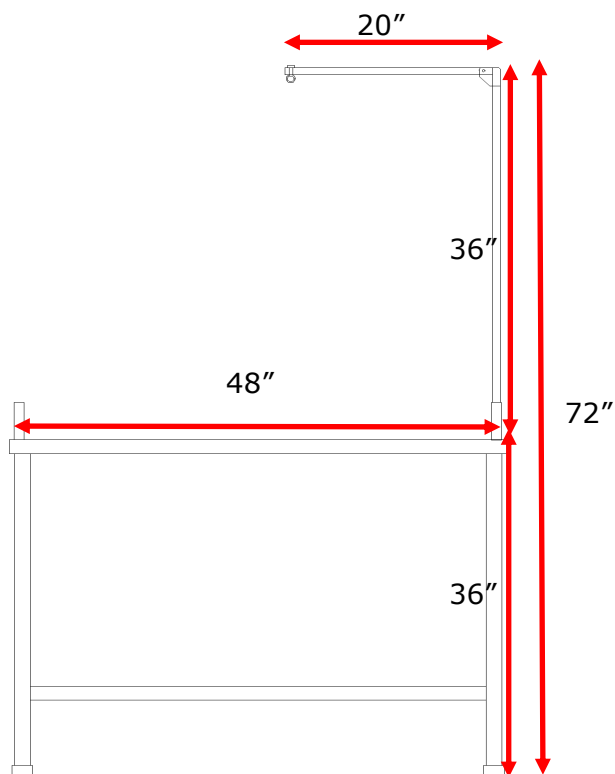

## 48" Stationary Grooming Table

Available Models:

48" Tall GB48TST

48" Short GB48SST

Also Available:

60" Tall GB60TST

60" Short GB60SST

This sleek Stationary Grooming Table ships to you fully assembled. Ideal for public spaces, requires no maintenance and is ADA compliant. Works as a drying table and/or grooming table. All stainless steel construction with a durable non-slip coating on the top. Includes an adjustable height flip top grooming arm that can be used on the left or right side. Black comes standard or choose from one of four other colors. Available in 48" or 60" length and 18" or 36" height.

## 48" Tall (GB48TST)