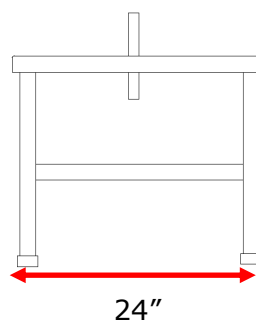

48" Short (GB48SST)

Groomers Best Inc

616 S Sioux Blvd, Brandon SD 57005

605-582-3013 customerservice@groomersbest.com