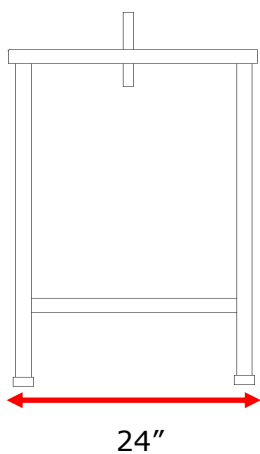

## 48" Stationary Grooming Table

Available Models:

48" Tall GB48TST

48" Short GB48SST

Also Available:

60" Tall GB60TST

60" Short GB60SST

This sleek Stationary Grooming Table ships to you fully assembled. Ideal for public spaces, requires no maintenance and is ADA compliant. Works as a drying table and/or grooming table. All stainless steel construction with a durable non-slip coating on the top. Includes an adjustable height flip top grooming arm that can be used on the left or right side. Black comes standard or choose from one of four other colors. Available in 48" or 60" length and 18" or 36" height.

## 48" Tall (GB48TST)