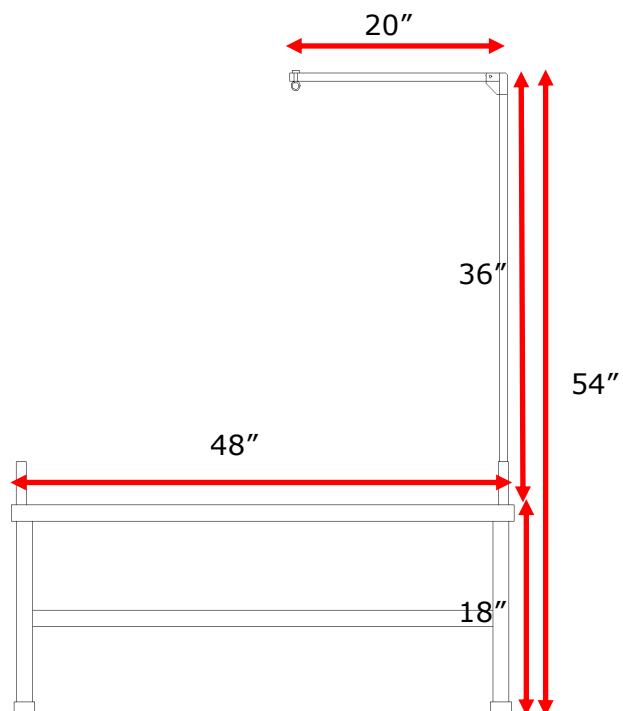

48" Short (GB48SST)

Groomers Best Inc

616 S Sioux Blvd, Brandon SD 57005

605-582-3013 customerservice@groomersbest.com