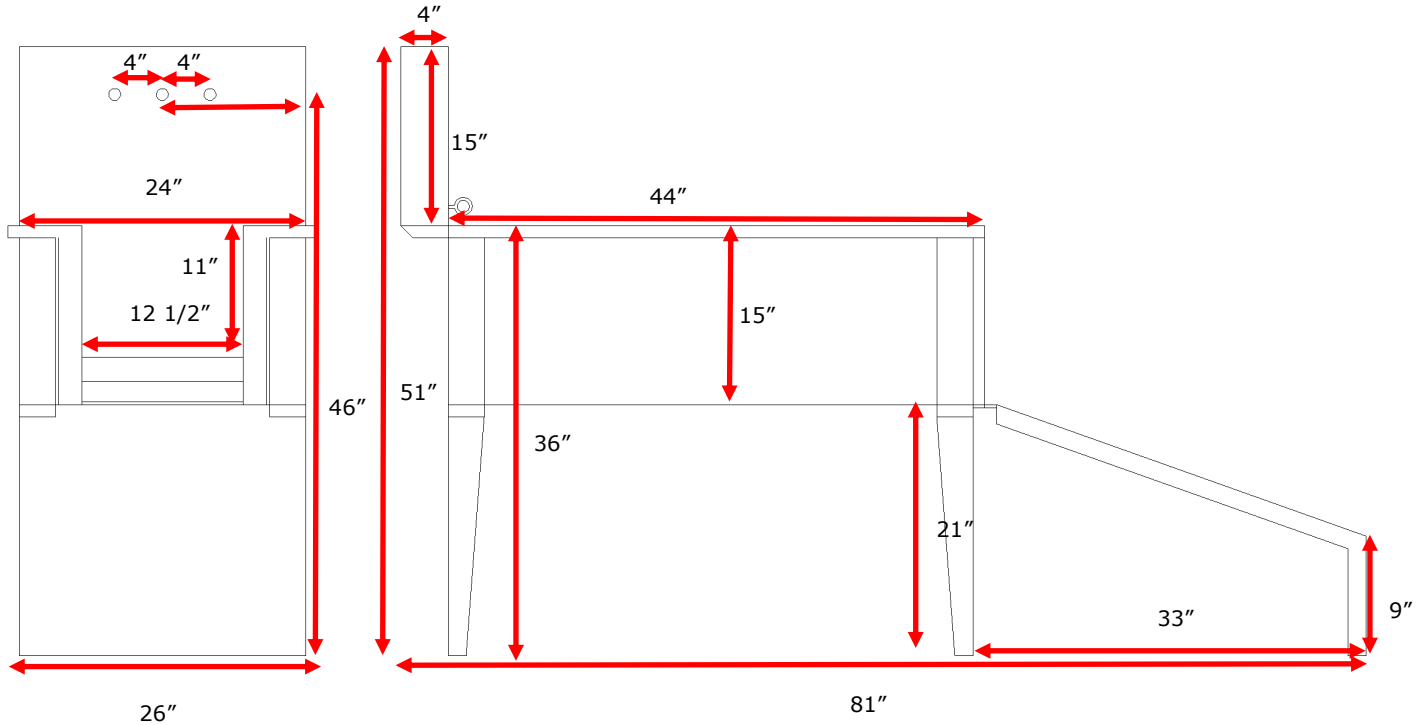

48" In-Line Bathing Tub

Available Models:

GB48IN

Color choices:

- Black
- Tan
- Gray
- Pink
- Purple

Groomers Best In-Line Bathing Tub is very similar to our best-selling Walk-Through Bathing Tub, but in a different configuration. Constructed with a fully welded tub body and double sealed to guarantee no leaking or rusting. Our removable clip-on ramp allows ease of access for the animals and conveniently un-clips to store elsewhere. Don't have the wall space for a standard tub? Try an In-line bathing tub! Line the tubs up in a row for crowded spaces. Door included. Raised Floor Grates, Plumbing Kit, and accessories available!

Features:

- Double sealed to guarantee no leaking or rusting.
- Easy Set up and assembly, just put the legs & ramp on!
- Includes a non-slip ramp with Lift & Slide design.
- Constructed of 18 gauge, 304 stainless steel.
- Dogs of all sizes can easily walk up the clip-on ramp themselves.
- 20"H legs with leg levelers.
- Water ports are on the center front of backsplash, 3" down
- Sliding ramp is optional from the side.
- Optional accessories available.
- Handcrafted in the USA.
- 3 Year Warranty

Groomers Best Inc 616 S Sioux Blvd, Brandon SD 57005

605-582-3013

customerservice@groomersbest.com

48" In-Line Bathing Tub

Available as Left, Right or center drain. 3.5" drain hole, located 7" on center from the back wall.