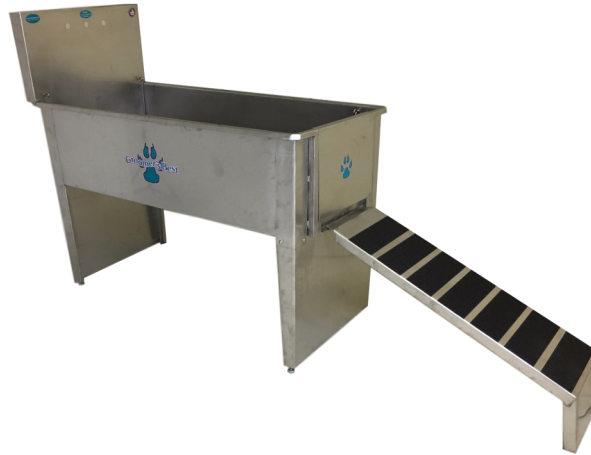

48" In-Line Bathing Tub

Available Models:

GB48IN

Color choices:

- Black
- Tan
- Gray
- Pink
- Purple

Groomers Best In-Line Bathing Tub is very similar to our best-selling Walk-Through Bathing Tub, but in a different configuration. Constructed with a fully welded tub body and double sealed to guarantee no leaking or rusting. Our removable clip-on ramp allows ease of access for the animals and conveniently un-clips to store elsewhere. Don't have the wall space for a standard tub? Try an In-line bathing tub! Line the tubs up in a row for crowded spaces. Door included. Raised Floor Grates, Plumbing Kit, and accessories available!

Features:

- Double sealed to guarantee no leaking or rusting.
- Easy Set up and assembly, just put the legs & ramp on!
- Includes a non-slip ramp with Lift & Slide design.
- Constructed of 18 gauge, 304 stainless steel.
- Dogs of all sizes can easily walk up the clip-on ramp themselves.
- 20"H legs with leg levelers.
- Water ports are on the center front of backsplash, 3" down
- Sliding ramp is optional from the side.
- Optional accessories available.
- Handcrafted in the USA.
- 3 Year Warranty

Groomers Best Inc 616 S Sioux Blvd, Brandon SD 57005

605-582-3013

customerservice@groomersbest.com

48" In-Line Bathing Tub

Available as Left, Right or center drain. 3.5" drain hole, located 7" on center from the back wall.

Faucet Holes are pre-punched as a 1" hole 3 holes 4" on center as pictured

Groomers Best Inc 616 S Sioux Blvd, Brandon SD 57005

605-582-3013

customerservice@groomersbest.com