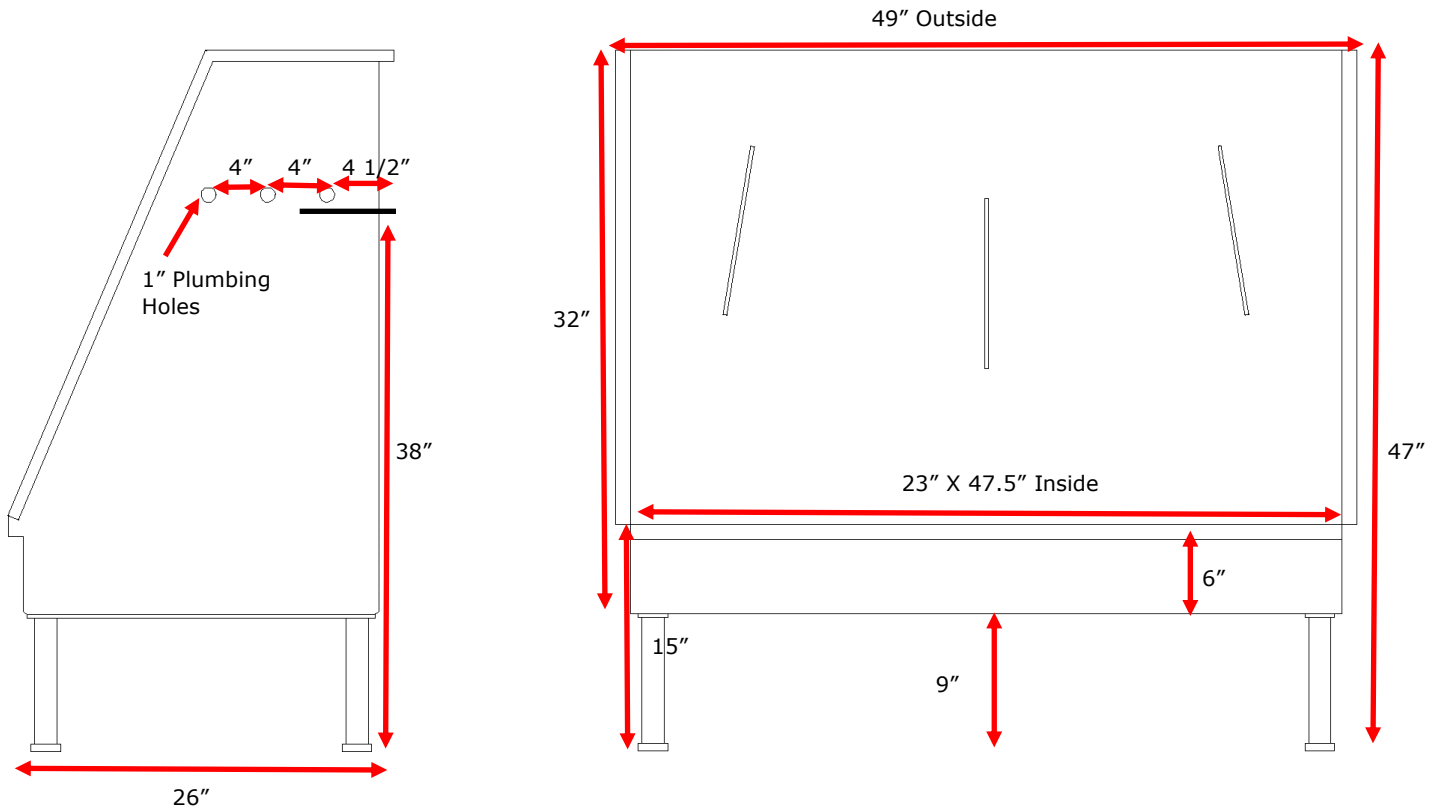

## 48" Walk-in Bathing Tub

Available Models:

GB48WI-R

GB48WI-L

GB48WI-C

Color choices:

- Black
- Tan
- Gray
- Pink
- Purple

Groomer's Best Walk-in Bathing Tub is top of the line in Walk-in style tubs. Only 9" off the ground it is great for larger dogs, and small alike. Constructed fully welded and double sealed to guarantee no leaking or rusting. Our indestructible coating not only protects your tub, but can also be ordered in a color to match your décor! Available in both a 48" or 58" wide model. Easy to use and maintain! Ships fully assembled and ready to use! Raised Floor Grates, Plumbing Kit, and accessories available! Ships fully assembled!

Features:

- Great for bathing large animals, only 9" off the floor.
- Fully welded and double sealed 18 gauge, 304 stainless steel
- Tubular stainless steel legs with leg levelers.
- Guaranteed to never leak or rust.
- Back splash wall with 4 animal restraint eyelets.
- Ships fully assembled and ready for use
- Exterior coating of black, gray, desert tan, pink, purple.
- Handcrafted in the USA
- Available in 48"W or 58"W.
- 3 Year Warranty

# 48" Walk-in Bathing Tub

Available as Left, Right or center drain. 3.5" drain hole, located 7" on center from the left or right.

Faucet Holes are pre-punched as a 1" hole 3 holes 4" on center as pictured