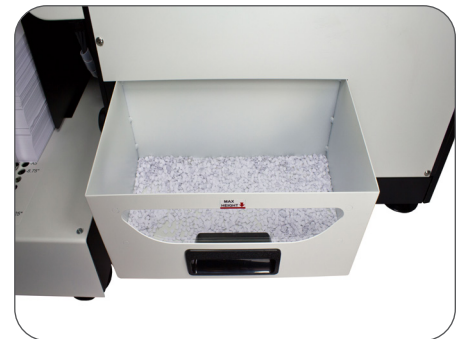

## Electric Punch and Stacker System

This commercial grade system has an automatic paper ejector, the ability to automatically punch, eject, stack and jog. The VersaMac Plus HD is the perfect solution for high volume commercial environments, where speed and dependability are key.

### One-Of-A-Kind Depth Margin Control :

The dies allow you to adjust the depth margin of the holes so you can decrease the margin for smaller books and increase the margin for larger books.

Stacking stabilizer

Large waste drawer

Description	Specifications
Machine Size	43"L x 21.5"H x 26"D
Volume	18.3 CbFt
Weight	234 lbs
Operation	Electric
Punching Length	14" (with open end)

Description	Specifications
Speed	90 cycles/min
Punching Capacity	500+ sheets/min
Stack Capacity	1500 sheets (20lb paper)
Available Die Sets	14 interchangeable
Warranty	Three-years