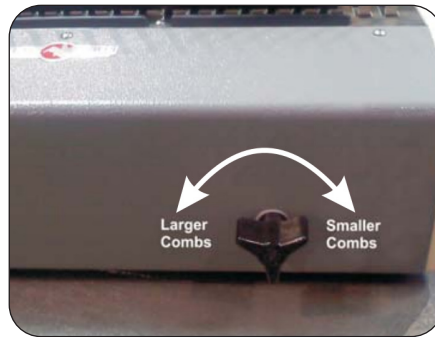

Rhin-O-Tuff 4470

Manual Comb Opener

This simple yet efficient comb opener will open comb elements from .25 inch to 1.8 inches. This machine can open up to 21 element combs for documents up to 14 inches long. The Rhin-O-Tuff 4470 has the capability to mount onto any vertical Rhin-O-Tuff OD or HD punch.

KEY FEATURES

- Manual 11" comb opener
- Adjustable ring opener for repeatable comb opening positions
- Comb stop knob for larger and smaller combs
- Made in USA
- Three-year warranty

Comb Size Measurement Guide:

Once the correct size is measured, the lever is pulled which will properly open the comb elements.

Comb stop knob

Rake

Description	Specifications
Dimension	23"W x 10"H x 15"D
Weight	13 lbs
Operation	Manual
Binding Capacity	2" thick x 14" wide