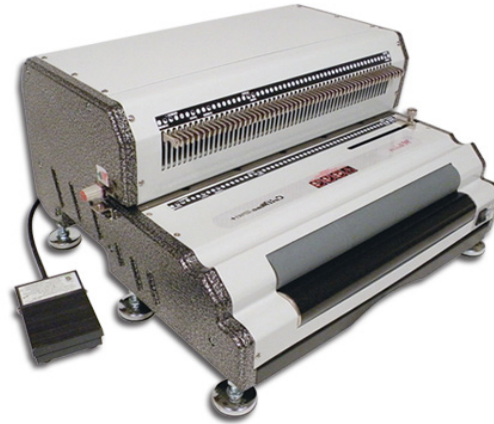

CoilMac EPI Plus

Electric Coil Punch with HD Electric Coil Inserter

With its heavy duty punch motor, built-in electric coil inserter and complete system of functions, the Akiles CoilMac EPI Plus Coil Binding Machine makes coil binding fast, easy, convenient and professional. The CoilMac EPI Plus includes a heavy-duty electric binding punch and a high-quality electric coil inserter, making it the ideal partner for commercial volume workloads. This system is truly the ultimate in Combination Coil Binding Machines.

KEY FEATURES

- All electric operation
- Double roller mechanism
- Open throat with continuous punch guide
- Extra-high capacity waste drawer
- Height adjustable with non-skid metal feet
- One-year warranty

Oval Hole Option:

The first and only equipment of its class to offer this advanced feature.

Punching margin control

Double roller mechanism

Description	Specifications
Machine Size	2.9 CbFt
Weight	75 lbs
Punching Length	13"
Binding Capacity (Electric)	Up to 1"
Binding Capacity (Manual)	Up to 2"

Description	Specifications
Disengageable Pins	54 pins
Punching Holes	Oval 4mm x 5mm
Single Punch Capacity	20 sheets (20 lb paper)
Throat Depth	Adjustable
Warranty	One-year