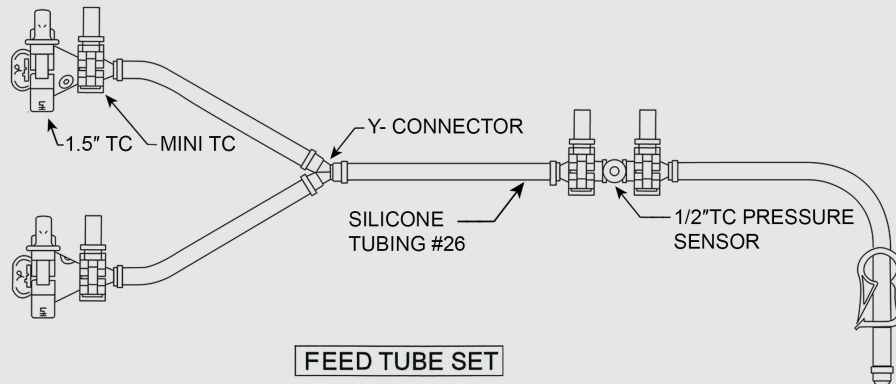

A

B

C

D

RETENTATE TUBE SET

REINFORCED TUBE SET

PERMEATE TUBE SET

FEED TUBE SET

AUXILLARY PUMP TUBE SET

ITEM	QTY	U/M	DESCRIPTION
1	4.0	FT	TBG, SIL, 1/P, 1/2" X 3/4", #82
2	2.3	FT	TBG, REINFORCED SIL, .5" X .8"
3	12.0	FT	TBG, EL SIL, L/S, 3/8" X 9/16", #36
4	11.8	FT	TBG, SIL, 1/P, 1/4" X 1/2", #26
5	1	EA	AIR FILTER, 50MM, 0.2UM, 1/4" & 3/8" HB
6	1	EA	SENSOR, PRESSURE, PS, 1/2" TC
7	2	EA	SENSOR, PRESSURE, PS, 1/2" TC X 1/2" HB
8	11	EA	TC CLAMP, BIOCLAMP, FRN, 1/2" - 3/4" TC
9	4	EA	TC CLAMP, BIOCLAMP, FRN, 1" - 1-1/2" TC
10	9	EA	GASKET, SIL PLAT CURED, 3/4" TC
11	2	EA	GASKET, SIL PLAT CURED, 1/2" TC
12	4	EA	GASKET, SIL PLAT CURED, 1-1/2" TC
13	4	EA	ADAPTER, PP, 3/4" TC X 1/4" HB
14	1	EA	ADAPTER, PP, 3/4" TC X 3/8" HB
15	4	EA	ADAPTER, PP, 3/4" TC X 1/2" HB
16	5	EA	TC ENDCAP WITH TAB, PP, 0.75"
17	4	EA	1-1/2" TO 1/2" TC REDUCER
18	4	EA	TC ENDCAP WITH TAB, PP, 1.5"
19	1	EA	CONN, Y, PP, 1/4" HB
20	1	EA	CONN, TEE, PP, 1/2" HB
21	1	EA	CONN, TEE, REDUCER, PP, 1/2" X 1/4" HB
22	1	EA	TBG PLUG, PP, 1/4" HB
23	1	EA	TBG PLUG, PP, 3/8" HB
24	1	EA	TBG PLUG, PP, 1/2" HB
25	6	EA	CLAMP, PINCH, PBT, UP TO 3/4" OD
26	10	EA	FAST, CABLE TIE, NYLON, NATURAL
27	10	EA	CABLE TIE, NYLON 6/6, BLACK
28	4	EA	FAST, OETIKER, .701"-.827" OD

PART NUMBER

STUBEGN16316N

DESCRIPTION

ProConnex Standard Flow Path
FS-500 Tube Set