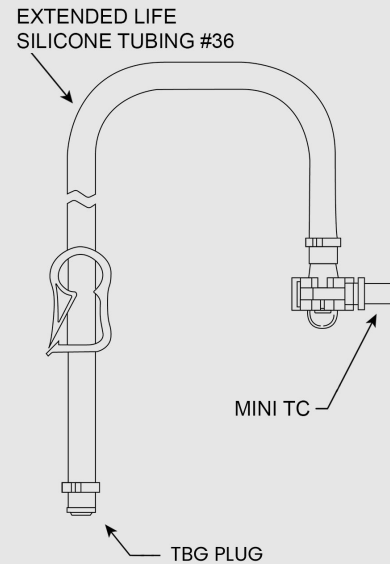

A

B

C

D

RETENTATE TUBE SET

REINFORCED TUBE SET

PERMEATE TUBE SET

FEED TUBE SET

AUXILLARY PUMP TUBE SET

ITEM	QTY	U/M	DESCRIPTION
1	4.0	FT	TBG, SIL, 1/P, 1/2" X 3/4", #82
2	2.3	FT	TBG, REINFORCED SIL, .5" X .8"
3	12.0	FT	TBG, EL SIL, L/S, 3/8" X 9/16", #36
4	11.8	FT	TBG, SIL, 1/P, 1/4" X 1/2", #26
5	1	EA	AIR FILTER, 50MM, 0.2UM, 1/4" & 3/8" HB
6	1	EA	SENSOR, PRESSURE, PS, 1/2" TC
7	2	EA	SENSOR, PRESSURE, PS, 1/2" TC X 1/2" HB
8	11	EA	TC CLAMP, BIOCLAMP, FRN, 1/2" - 3/4" TC
9	4	EA	TC CLAMP, BIOCLAMP, FRN, 1" - 1-1/2" TC
10	9	EA	GASKET, SIL PLAT CURED, 3/4" TC
11	2	EA	GASKET, SIL PLAT CURED, 1/2" TC
12	4	EA	GASKET, SIL PLAT CURED, 1-1/2" TC
13	4	EA	ADAPTER, PP, 3/4" TC X 1/4" HB
14	1	EA	ADAPTER, PP, 3/4" TC X 3/8" HB
15	4	EA	ADAPTER, PP, 3/4" TC X 1/2" HB
16	5	EA	TC ENDCAP WITH TAB, PP, 0.75"
17	4	EA	1-1/2" TO 1/2" TC REDUCER
18	4	EA	TC ENDCAP WITH TAB, PP, 1.5"
19	1	EA	CONN, Y, PP, 1/4" HB
20	1	EA	CONN, TEE, PP, 1/2" HB
21	1	EA	CONN, TEE, REDUCER, PP, 1/2" X 1/4" HB
22	1	EA	TBG PLUG, PP, 1/4" HB
23	1	EA	TBG PLUG, PP, 3/8" HB
24	1	EA	TBG PLUG, PP, 1/2" HB
25	6	EA	CLAMP, PINCH, PBT, UP TO 3/4" OD
26	10	EA	FAST, CABLE TIE, NYLON, NATURAL
27	10	EA	CABLE TIE, NYLON 6/6, BLACK
28	4	EA	FAST, OETIKER, .701"-.827" OD

PART NUMBER

STUBEGN16316N

DESCRIPTION

ProConnex Standard Flow Path
FS-500 Tube Set