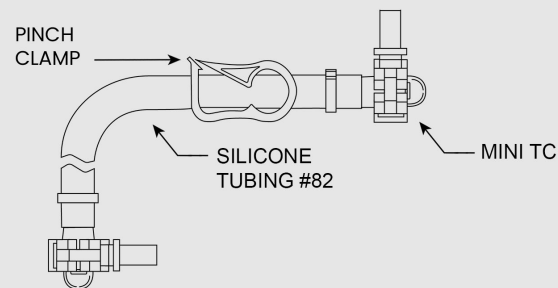

A

B

C

D

RETENTATE TUBE SET

REINFORCED TUBE SET

PERMEATE TUBE SET

FEED TUBE SET

AUXILLARY PUMP TUBE SET

ITEM	QTY	U/M	DESCRIPTION
1	4.0	FT	TBG, SIL, 1/P, 1/2" X 3/4", #82
2	2.3	FT	TBG, REINFORCED SIL, .5" X .8"
3	12.0	FT	TBG, EL SIL, L/S, 3/8" X 9/16", #36
4	11.8	FT	TBG, SIL, 1/P, 1/4" X 1/2", #26
5	1	EA	AIR FILTER, 50MM, 0.2UM, 1/4" & 3/8" HB
6	1	EA	SENSOR, PRESSURE, PS, 1/2" TC
7	2	EA	SENSOR, PRESSURE, PS, 1/2" TC X 1/2" HB
8	11	EA	TC CLAMP, BIOCLAMP, FRN, 1/2" - 3/4" TC
9	4	EA	TC CLAMP, BIOCLAMP, FRN, 1" - 1-1/2" TC
10	9	EA	GASKET, SIL PLAT CURED, 3/4" TC
11	2	EA	GASKET, SIL PLAT CURED, 1/2" TC
12	4	EA	GASKET, SIL PLAT CURED, 1-1/2" TC
13	4	EA	ADAPTER, PP, 3/4" TC X 1/4" HB
14	1	EA	ADAPTER, PP, 3/4" TC X 3/8" HB
15	4	EA	ADAPTER, PP, 3/4" TC X 1/2" HB
16	5	EA	TC ENDCAP WITH TAB, PP, 0.75"
17	4	EA	1-1/2" TO 1/2" TC REDUCER
18	4	EA	TC ENDCAP WITH TAB, PP, 1.5"
19	1	EA	CONN, Y, PP, 1/4" HB
20	1	EA	CONN, TEE, PP, 1/2" HB
21	1	EA	CONN, TEE, REDUCER, PP, 1/2" X 1/4" HB
22	1	EA	TBG PLUG, PP, 1/4" HB
23	1	EA	TBG PLUG, PP, 3/8" HB
24	1	EA	TBG PLUG, PP, 1/2" HB
25	6	EA	CLAMP, PINCH, PBT, UP TO 3/4" OD
26	10	EA	FAST, CABLE TIE, NYLON, NATURAL
27	10	EA	CABLE TIE, NYLON 6/6, BLACK
28	4	EA	FAST, OETIKER, .701"-.827" OD

PART NUMBER

STUBEGN16316N

DESCRIPTION

ProConnex Standard Flow Path
FS-500 Tube Set