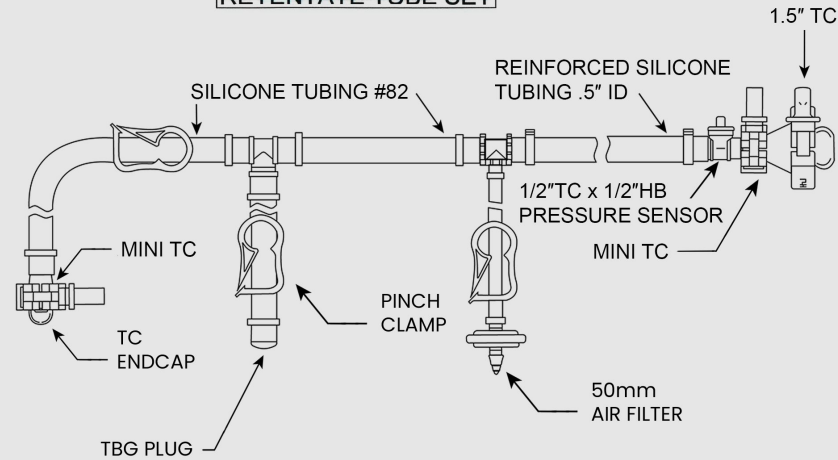

A

B

C

D

RETENTATE TUBE SET

REINFORCED TUBE SET

PERMEATE TUBE SET

FEED TUBE SET

AUXILLARY PUMP TUBE SET

ITEM	QTY	U/M	DESCRIPTION
1	4.0	FT	TBG, SIL, 1/P, 1/2" X 3/4", #82
2	2.3	FT	TBG, REINFORCED SIL, .5" X .8"
3	12.0	FT	TBG, EL SIL, L/S, 3/8" X 9/16", #36
4	11.8	FT	TBG, SIL, 1/P, 1/4" X 1/2", #26
5	1	EA	AIR FILTER, 50MM, 0.2UM, 1/4" & 3/8" HB
6	1	EA	SENSOR, PRESSURE, PS, 1/2" TC
7	2	EA	SENSOR, PRESSURE, PS, 1/2" TC X 1/2" HB
8	11	EA	TC CLAMP, BIOCLAMP, FRN, 1/2" - 3/4" TC
9	4	EA	TC CLAMP, BIOCLAMP, FRN, 1" - 1-1/2" TC
10	9	EA	GASKET, SIL PLAT CURED, 3/4" TC
11	2	EA	GASKET, SIL PLAT CURED, 1/2" TC
12	4	EA	GASKET, SIL PLAT CURED, 1-1/2" TC
13	4	EA	ADAPTER, PP, 3/4" TC X 1/4" HB
14	1	EA	ADAPTER, PP, 3/4" TC X 3/8" HB
15	4	EA	ADAPTER, PP, 3/4" TC X 1/2" HB
16	5	EA	TC ENDCAP WITH TAB, PP, 0.75"
17	4	EA	1-1/2" TO 1/2" TC REDUCER
18	4	EA	TC ENDCAP WITH TAB, PP, 1.5"
19	1	EA	CONN, Y, PP, 1/4" HB
20	1	EA	CONN, TEE, PP, 1/2" HB
21	1	EA	CONN, TEE, REDUCER, PP, 1/2" X 1/4" HB
22	1	EA	TBG PLUG, PP, 1/4" HB
23	1	EA	TBG PLUG, PP, 3/8" HB
24	1	EA	TBG PLUG, PP, 1/2" HB
25	6	EA	CLAMP, PINCH, PBT, UP TO 3/4" OD
26	10	EA	FAST, CABLE TIE, NYLON, NATURAL
27	10	EA	CABLE TIE, NYLON 6/6, BLACK
28	4	EA	FAST, OETIKER, .701"-.827" OD

PART NUMBER

STUBEGN16316N

DESCRIPTION

ProConnex Standard Flow Path
FS-500 Tube Set