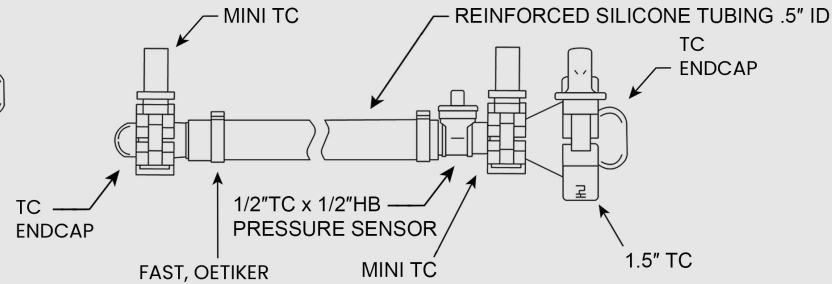

A

B

C

D

RETENTATE TUBE SET

REINFORCED TUBE SET

PERMEATE TUBE SET

FEED TUBE SET

AUXILLARY PUMP TUBE SET

ITEM	QTY	U/M	DESCRIPTION
1	4.0	FT	TBG, SIL, 1/P, 1/2" X 3/4", #82
2	2.3	FT	TBG, REINFORCED SIL, .5" X .8"
3	12.0	FT	TBG, EL SIL, L/S, 3/8" X 9/16", #36
4	11.8	FT	TBG, SIL, 1/P, 1/4" X 1/2", #26
5	1	EA	AIR FILTER, 50MM, 0.2UM, 1/4" & 3/8" HB
6	1	EA	SENSOR, PRESSURE, PS, 1/2" TC
7	2	EA	SENSOR, PRESSURE, PS, 1/2" TC X 1/2" HB
8	11	EA	TC CLAMP, BIOCLAMP, FRN, 1/2" - 3/4" TC
9	4	EA	TC CLAMP, BIOCLAMP, FRN, 1" - 1-1/2" TC
10	9	EA	GASKET, SIL PLAT CURED, 3/4" TC
11	2	EA	GASKET, SIL PLAT CURED, 1/2" TC
12	4	EA	GASKET, SIL PLAT CURED, 1-1/2" TC
13	4	EA	ADAPTER, PP, 3/4" TC X 1/4" HB
14	1	EA	ADAPTER, PP, 3/4" TC X 3/8" HB
15	4	EA	ADAPTER, PP, 3/4" TC X 1/2" HB
16	5	EA	TC ENDCAP WITH TAB, PP, 0.75"
17	4	EA	1-1/2" TO 1/2" TC REDUCER
18	4	EA	TC ENDCAP WITH TAB, PP, 1.5"
19	1	EA	CONN, Y, PP, 1/4" HB
20	1	EA	CONN, TEE, PP, 1/2" HB
21	1	EA	CONN, TEE, REDUCER, PP, 1/2" X 1/4" HB
22	1	EA	TBG PLUG, PP, 1/4" HB
23	1	EA	TBG PLUG, PP, 3/8" HB
24	1	EA	TBG PLUG, PP, 1/2" HB
25	6	EA	CLAMP, PINCH, PBT, UP TO 3/4" OD
26	10	EA	FAST, CABLE TIE, NYLON, NATURAL
27	10	EA	CABLE TIE, NYLON 6/6, BLACK
28	4	EA	FAST, OETIKER, .701"-.827" OD

PART NUMBER

STUBEGN16316N

DESCRIPTION

ProConnex Standard Flow Path
FS-500 Tube Set