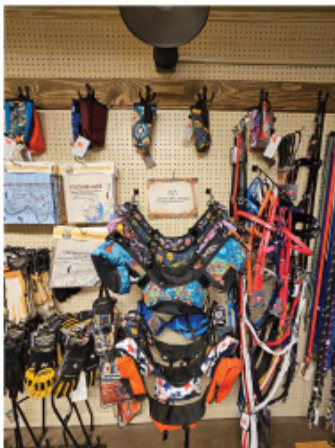

Around here, Cameron is a 'Jack of all trades'. He unloads our hay trucks, delivers the loads, loves to work in the yard, enjoys welding and is very dependable. He also has a great sense of humor and just a fun guy to be around!  
Stop by and say hay!

TREKK-ETT OUT!!

Cantle & Pommel Bags Reg. \$99.99  
Single Bags Reg. \$48.99

Valentine's Day  
Special  
10% Off!

**UNTAMED TACK**

Now offers

**DOG COLLARS!**

AVAILABLE AT ECHO VALLEY  
RANCH!

SEE OUR DISPLAY ON THE  
FRONT COUNTER!