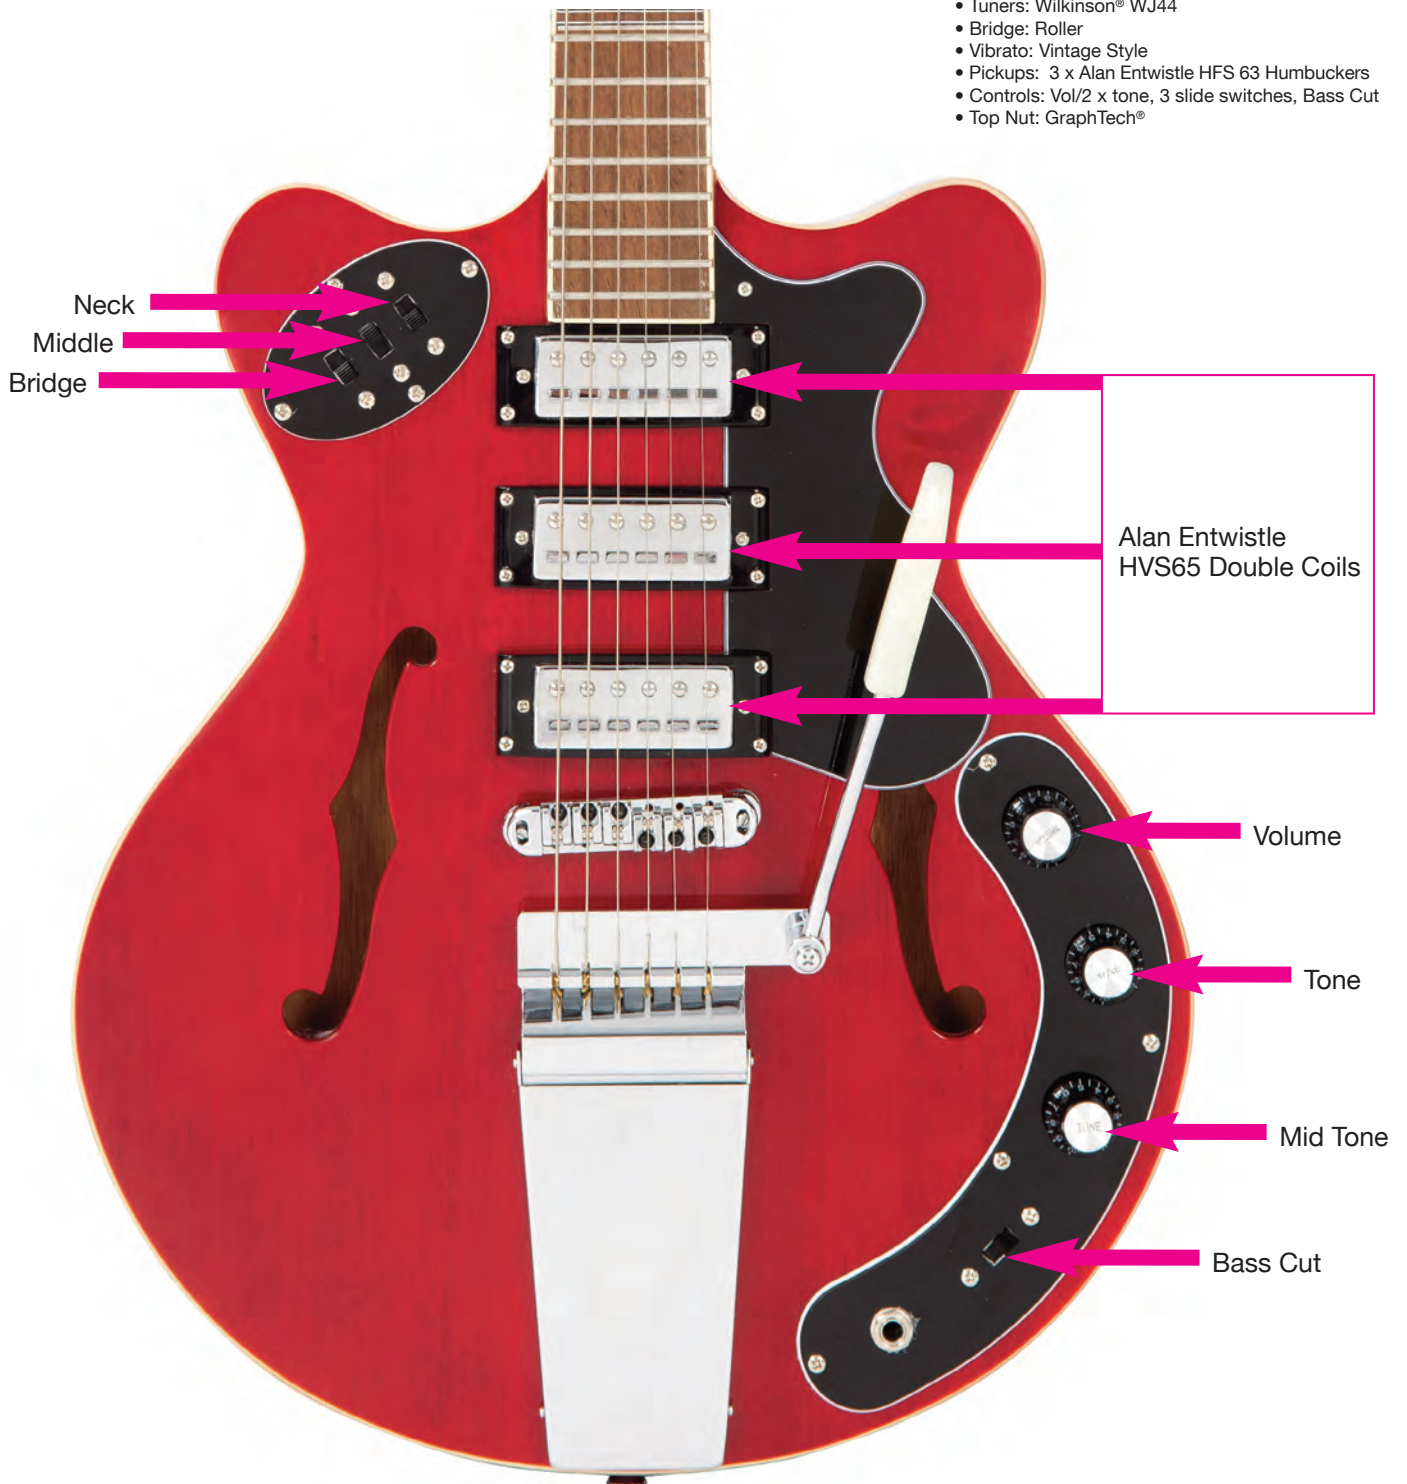

# VRH300 – SUPERTHIN

## Specification

- Body: Semi-Acoustic - Multiple binding top, single binding back.
- Neck: Mahogany Set Neck
- Fingerboard: Jatoba
- Frets: 22 Medium Jumbo
- Scale Length: 24.75" / 628mm
- Tuners: Wilkinson® WJ44
- Bridge: Roller
- Vibrato: Vintage Style
- Pickups: 3 x Alan Entwistle HFS 63 Humbuckers
- Controls: Vol/2 x tone, 3 slide switches, Bass Cut
- Top Nut: GraphTech®

*Vintage* REVO™

**VRH300CR** Vintage REVO Series Superthin Guitar - **Cherry Red**

**VRH300NAT** Vintage REVO Series Superthin Guitar - **Natural**

**VRH300AB** Vintage REVO Series Superthin Guitar - **Amberburst**