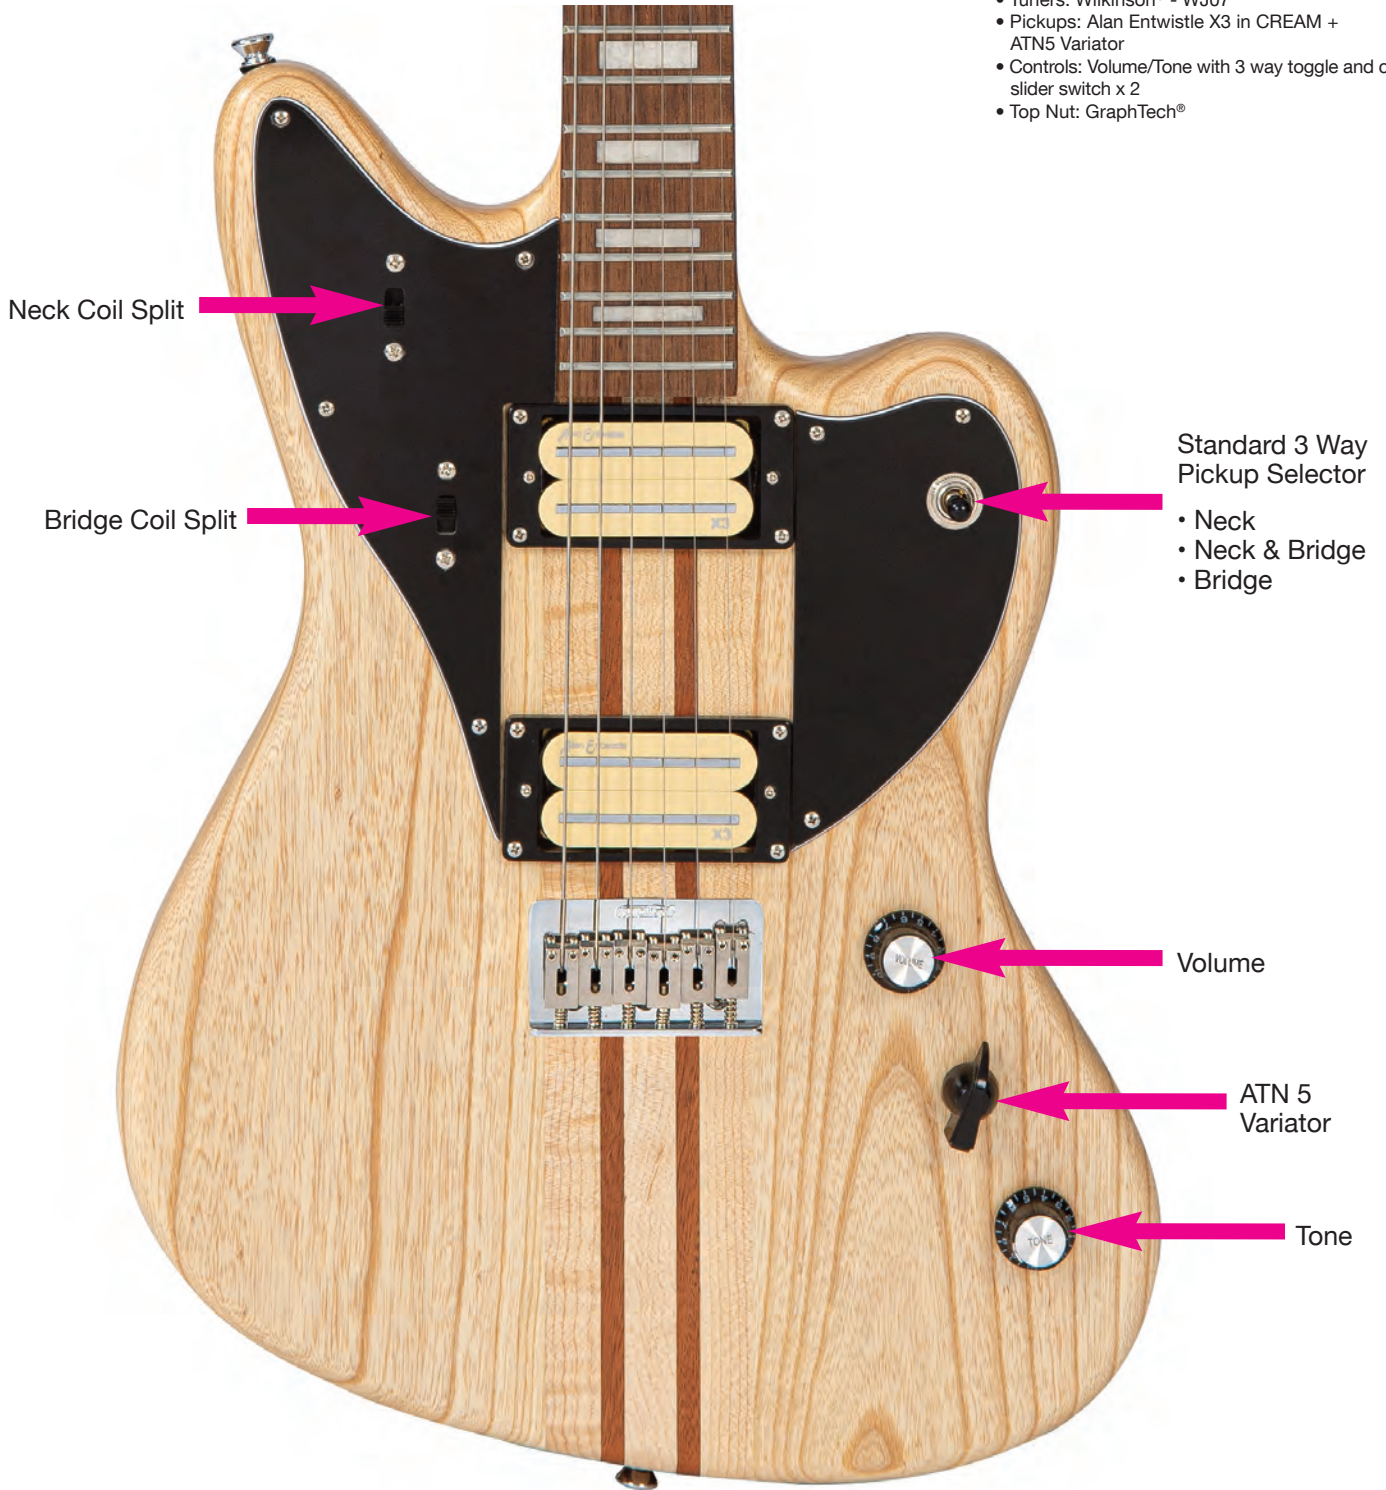

VRS6500 - INTEGRA

Specification

- Body: Multi laminate construction
  Ash/Mahogany/Maple
- Neck: Maple
- Fingerboard: Jatoba
- Frets: 22 Medium Jumbo
- Scale Length: 25.5" / 648mm
- Tuners: Wilkinson® - WJ07
- Pickups: Alan Entwistle X3 in CREAM +
  ATN5 Variator
- Controls: Volume/Tone with 3 way toggle and coil tap
  slider switch x 2
- Top Nut: GraphTech®

Vintage REVO™

1. **VRS6500NS** Vintage REVO Series Integra Guitar - **Satin Natural**
2. **VRS6500GY** Vintage REVO Series Integra Guitar - **Green/Yellow Burst**
3. **VRS6500AB** Vintage REVO Series Integra Guitar - **Amberburst**