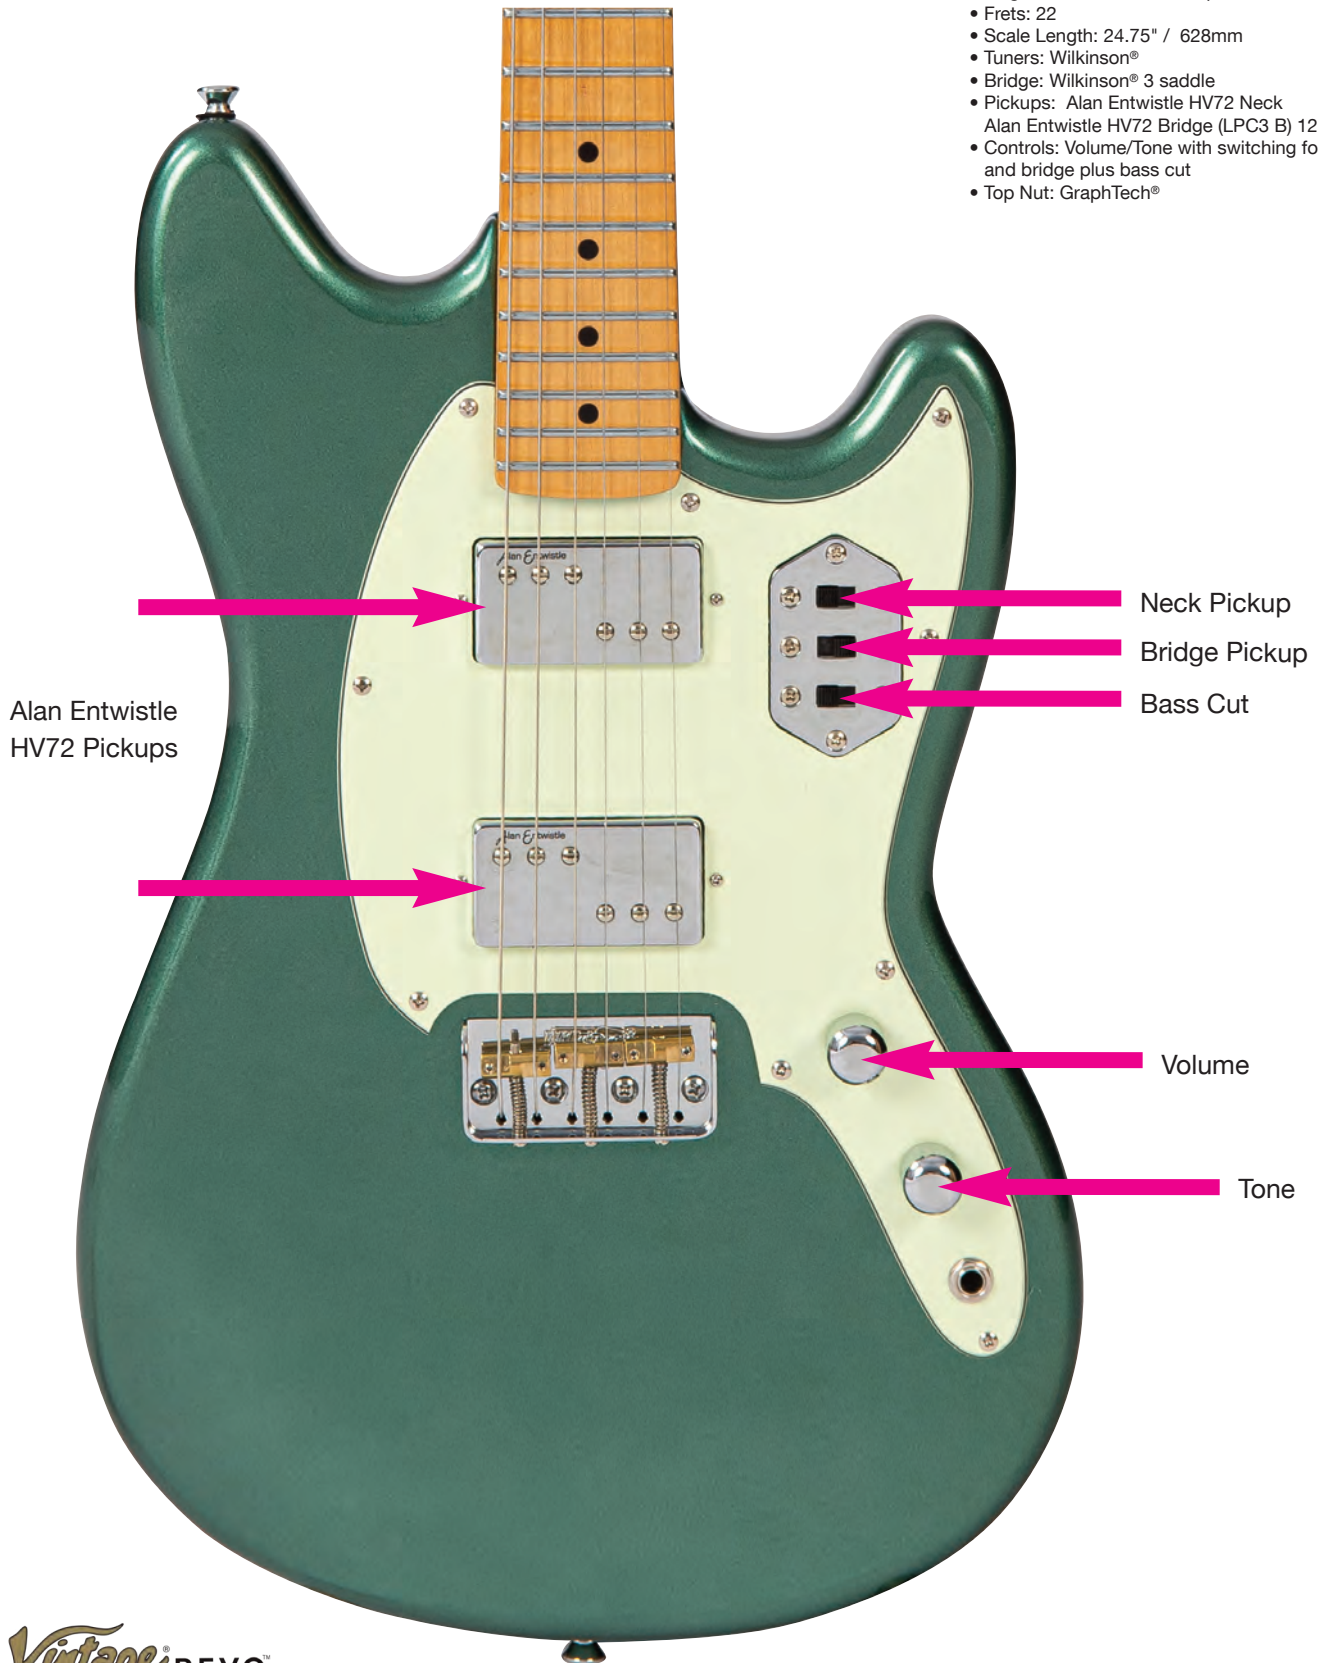

- Body: Okoume – Thinline Offset
- Neck: Maple
- Fingerboard: Jatoba
- Frets: 22
- Scale Length: 25.5" / 648mm
- Tuners: Wilkinson® E-Z Lok™
- Bridge: Roller
- Vibrato: Vintage Offset
- Pickups: Alan Entwistle EJM59 x 2
- Controls: Volume/Tone 3-way selector, Treble + Mid Roller Controls
- Top Nut: GraphTech®

3-Way Pickup
Selector

Alan Entwistle
EJM 59 Pickups

Treble roller
control

Mid Roller Controls

Volume

Tone

Vintage REVO™

VRS659FR Vintage REVO Series Surfmaster 90 Guitar - **Firenza Red**

VRS659AB Vintage REVO Series Surfmaster 90 Guitar - **Amberburst**

VRS659SM Vintage REVO Series Surfmaster 90 Guitar - **Metallic Silver**

VRCT55 - COLT HH TWIN HARDTAIL

Specification

- Body: Okoume
- Neck: Maple
- Fingerboard: Jatoba or Maple
- Frets: 22
- Scale Length: 24.75" / 628mm
- Tuners: Wilkinson®
- Bridge: Wilkinson® 3 saddle
- Pickups: Alan Entwistle HV72 Neck
Alan Entwistle HV72 Bridge (LPC3 B) 12K DCR
- Controls: Volume/Tone with switching for neck and bridge plus bass cut
- Top Nut: GraphTech®