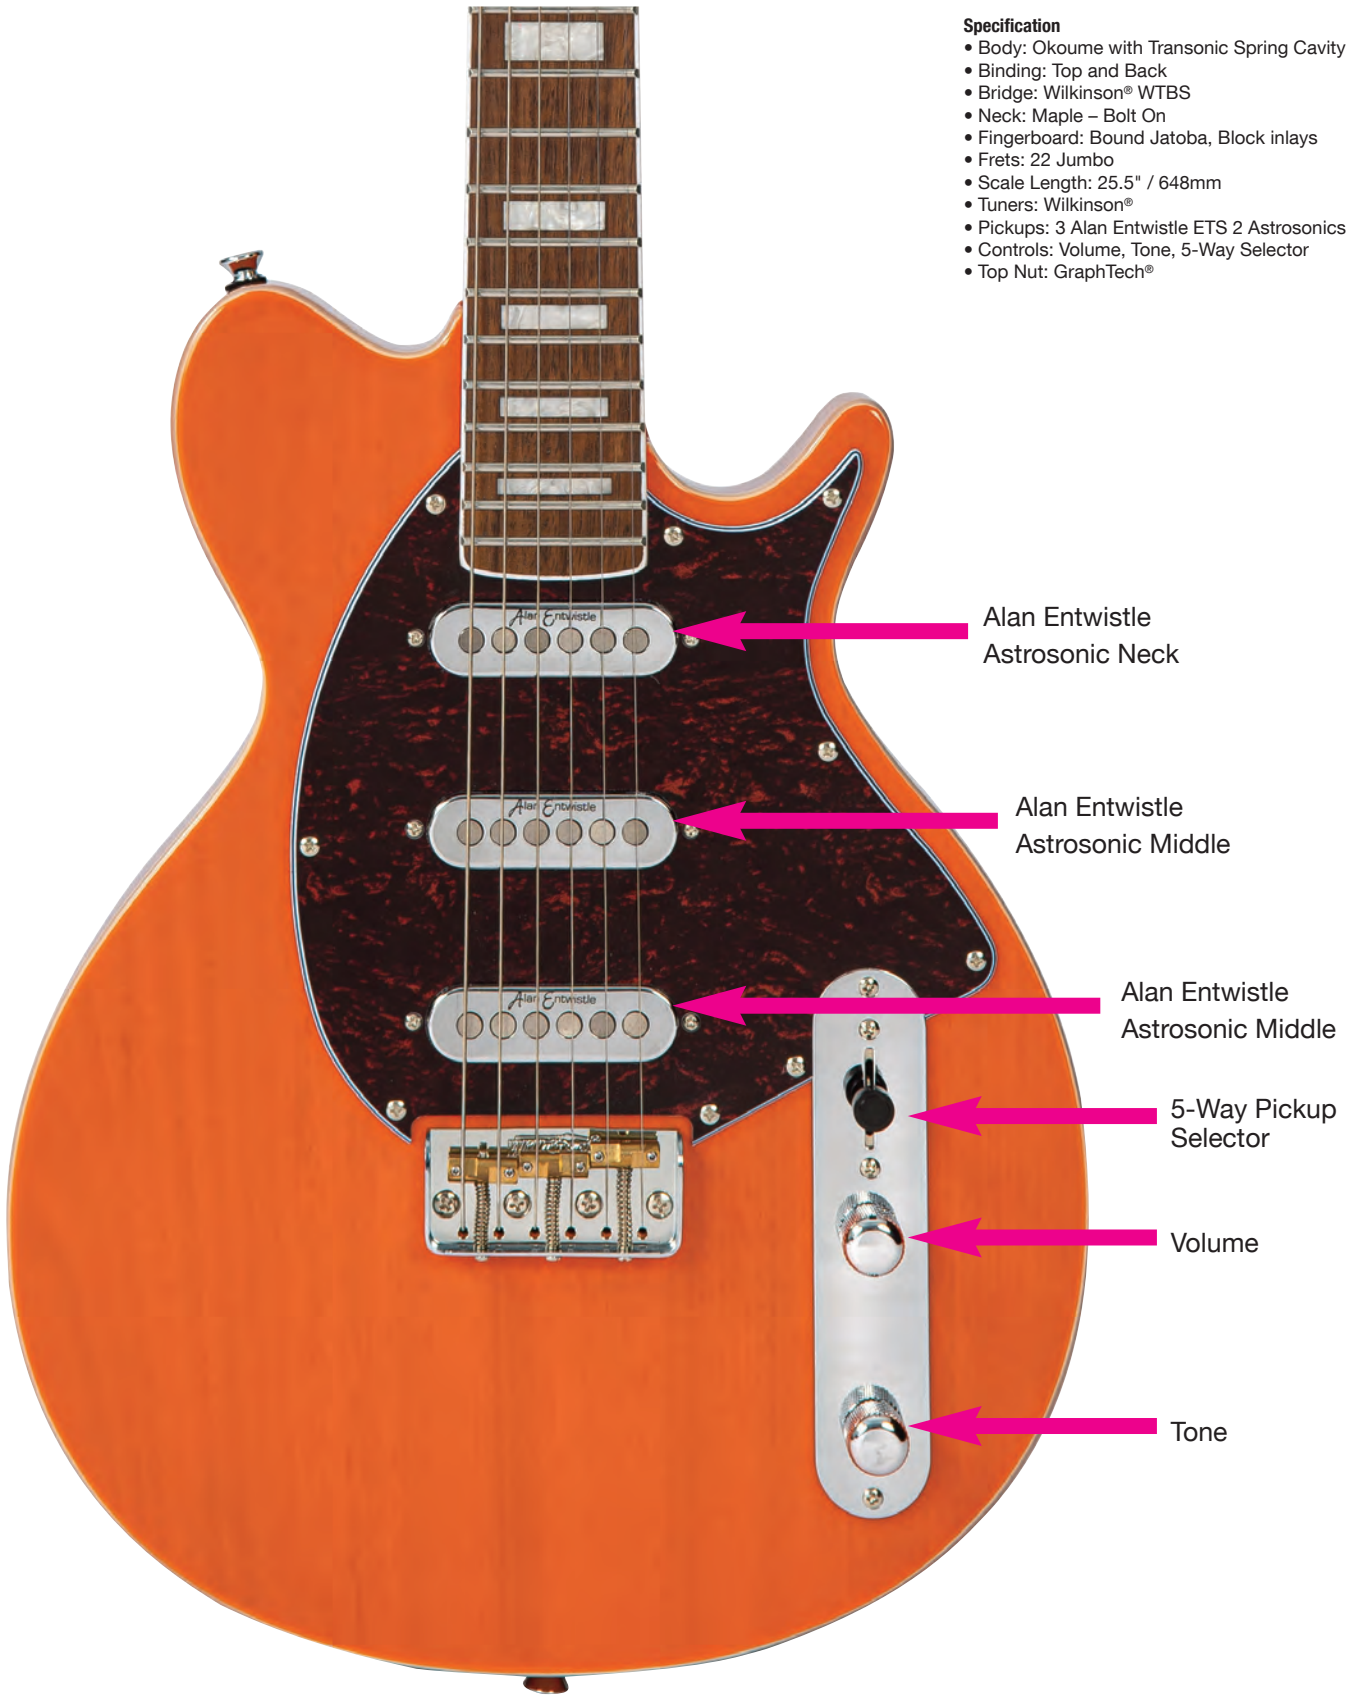

REtro Vintage Originals™

vintageguitarsrus.com

VRCT45 - COLT HS DUO

Specification

- Body: Okoume
- Neck: Maple – Bolt On
- Fingerboard: Bound Jatoba, Block inlays
- Frets: 22
- Scale Length: 24.75" / 628mm
- Tuners: Wilkinson® E-Z-Lok™
- Vibrato: Combo Bridge-Vibrato
- Pickups: Alan Entwistle Astrosonic (ETS2) Neck
Alan Entwistle (HV72) Bridge
- Controls: Volume, Tone, 3-Way Toggle
- Top Nut: GraphTech®

Standard 3 Way Toggle Switch
(Neck & Bridge)

Volume

Tone

Vintage REVO™

VRCT45BL Vintage REVO Series Colt HS Duo - **BlueBurst**

VRCT45BK Vintage REVO Series Colt HS Duo - **Boulevard Black**

VRCT45FR Vintage REVO Series Colt HS Duo - **Firenza Red**

VRV800 - VISION

Vintage REVO™

VRV800TO Vintage REVO Series Vision Guitar - **Trans Orange**

VRV800SB Vintage REVO Series Vision Guitar - **Two Tone Sunburst**

VRV800BK Vintage REVO Series Vision Guitar - **Boulevard Black**