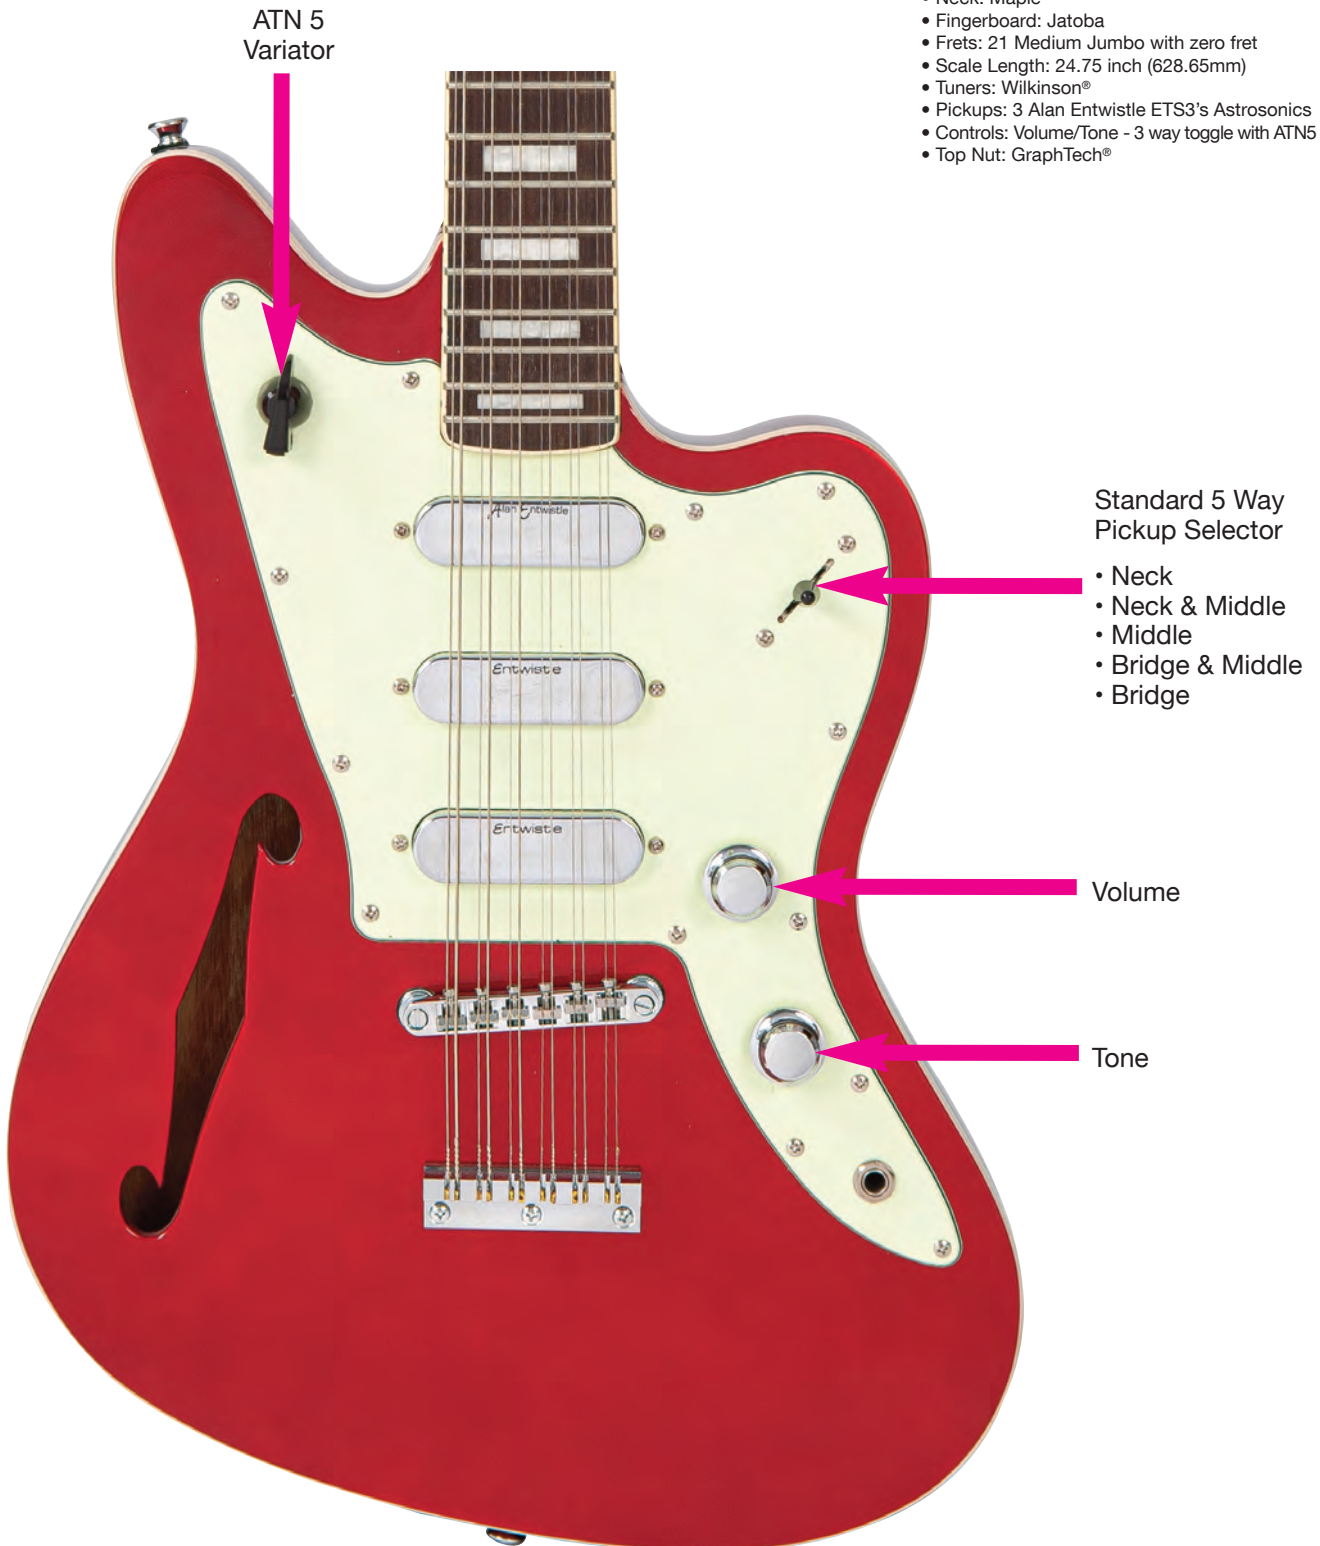

VRST6512 - SURFMASTER THINLINE 12

Specification

- Body: Okoume – Thinline Offset
- Binding: Top and Back
- Bridge: 12 String LP Bridge, + Tailpiece
- Neck: Maple
- Fingerboard: Jatoba
- Frets: 21 Medium Jumbo with zero fret
- Scale Length: 24.75 inch (628.65mm)
- Tuners: Wilkinson®
- Pickups: 3 Alan Entwistle ETS3's Astrosonics
- Controls: Volume/Tone - 3 way toggle with ATN5 (QTX)
- Top Nut: GraphTech®

Vintage REVO™

VRST6512RG Vintage REVO Series Surfmaster Thinline 12 - **RevoGlo**

VRST6512CAR Vintage REVO Series Surfmaster Thinline 12 - **Candy Apple Red**

VRST6512BK Vintage REVO Series Surfmaster Thinline 12 - **Boulevard Black**