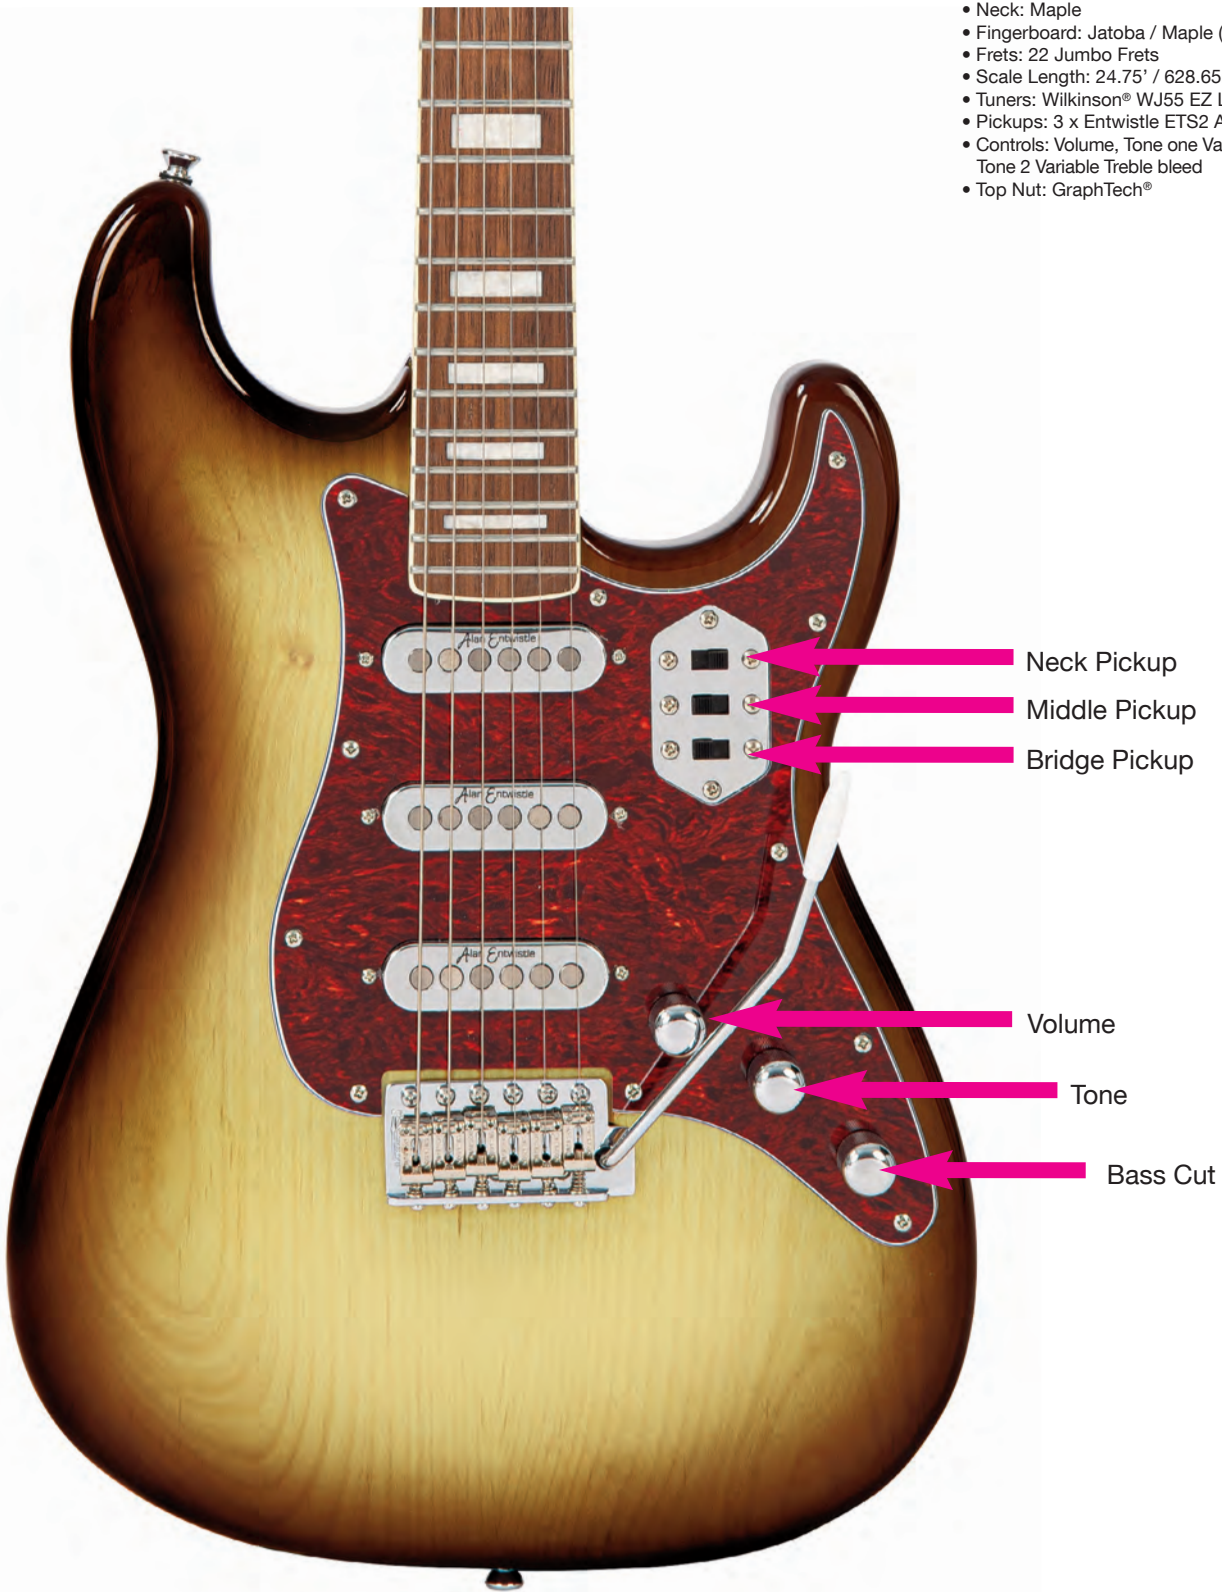

Specification

- Body: Maple
- Neck: Maple
- Fingerboard: Jatoba
- Frets: 22 Medium Jumbo
- Scale Length: 24.75 inch (628mm)
- Tuners: Wilkinson®
- Bridge: Roller
- Vibrato: Vintage Style
- Pickups: 3X Alan Entwistle Toaster style - Entwistle RT64 Toaster style (7.5K), N/M/B
- Controls: Volume, Tone, Tone. Slide Switch 1/2/3
- Top Nut: GraphTech®

Vintage REVO™

VRS550AW Vintage REVO Series Custom Supreme Semi-Acoustic Guitar - **Arctic White**

VRD850 - MIDLINE

Specification

- Body: Okume with single binding top and bottom
- Neck: Maple 10" radius
- Fingerboard: Jatoba/Maple (Green Metallic)
- Frets: 22 Medium Jumbo
- Scale Length: 25.5" / 647.7mm
- Tuners: Wilkinson®
- Bridge: Wilkinson® - WOF01C
- Pickups: 2X Alan Entwistle Nashville Classic Neodymium
- Controls: 2 x Volume/Tone/Tone with 3 way toggle
- Top Nut: GraphTech®

Vintage REVO™

- VRD850TS** Vintage REVO Series Midline Guitar - **2 Tone Sunburst**
VRD850TO Vintage REVO Series Midline Guitar - **Trans Orange**
VRD850GM Vintage REVO Series Midline Guitar - **Metallic Green**

VRX6 - DELUXE

Specification

- Body: Vintage V6 shape - Okeume
- Bridge: Wilkinson® WVS
- Neck: Maple
- Fingerboard: Jatoba / Maple (on Arctic White)
- Frets: 22 Jumbo Frets
- Scale Length: 24.75' / 628.65mm
- Tuners: Wilkinson® WJ55 EZ Loc
- Pickups: 3 x Entwistle ETS2 Astrosonics
- Controls: Volume, Tone one Variable Bass bleed, Tone 2 Variable Treble bleed
- Top Nut: GraphTech®