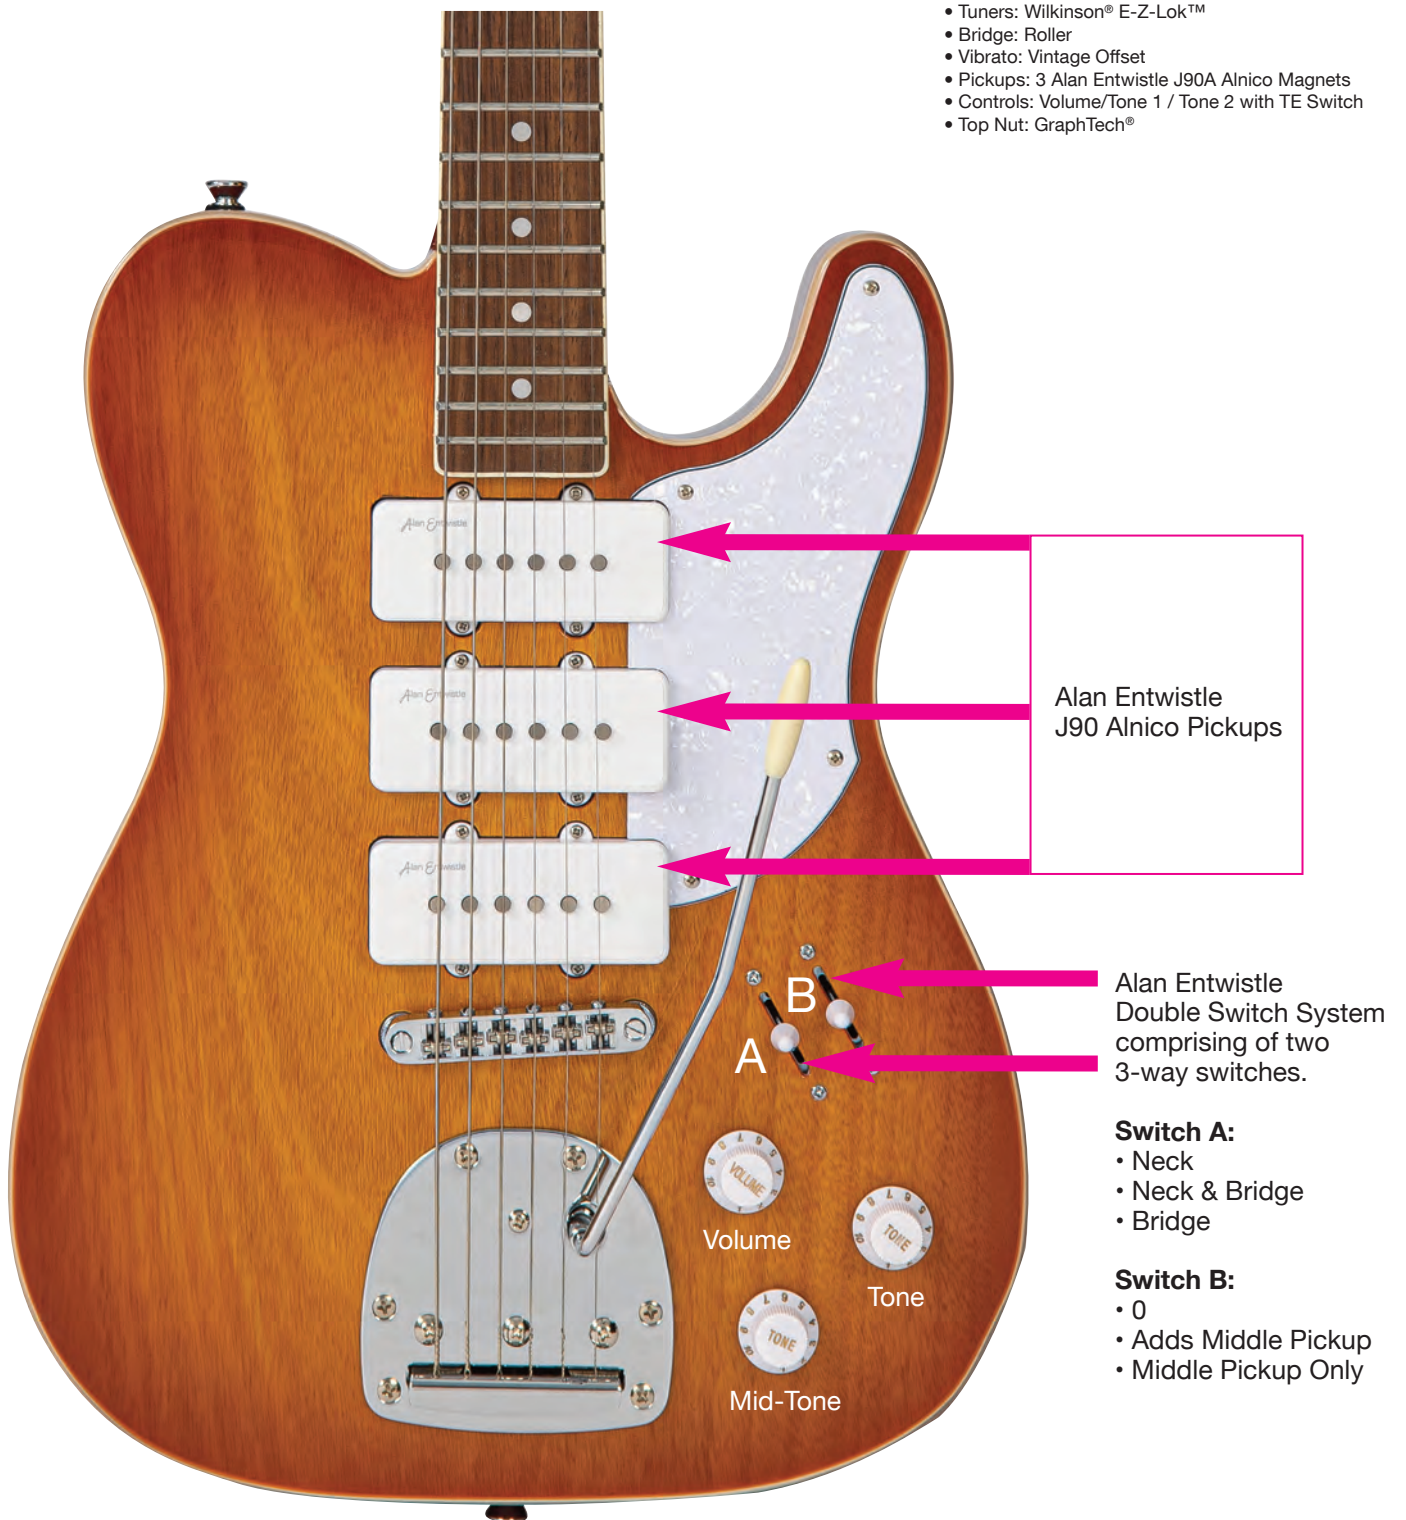

Vintage REVO™

VRS652TO Vintage REVO Series Surfmaster Thinline Twin - **Trans Orange**

VRS652GB Vintage REVO Series Surfmaster Thinline Twin - **Greenburst**

VRS652AW Vintage REVO Series Surfmaster Thinline Twin - **Arctic White**

VRBT72 - TRIO

Specification

- Body: Okoume
- Neck: Maple - Bolt On
- Fingerboard: Dot inlays
- Frets: 22
- Scale Length: 25.5" / 648mm
- Tuners: Wilkinson® E-Z-Lok™
- Bridge: Roller
- Vibrato: Vintage Offset
- Pickups: 3 Alan Entwistle J90A Alnico Magnets
- Controls: Volume/Tone 1 / Tone 2 with TE Switch
- Top Nut: GraphTech®

3-Way Pickup
Selector

Alan Entwistle
EJM 59 Pickups

Treble roller
control

Mid Roller Controls

Volume

Tone

Vintage REVO™

VRS659FR Vintage REVO Series Surfmaster 90 Guitar - **Firenza Red**