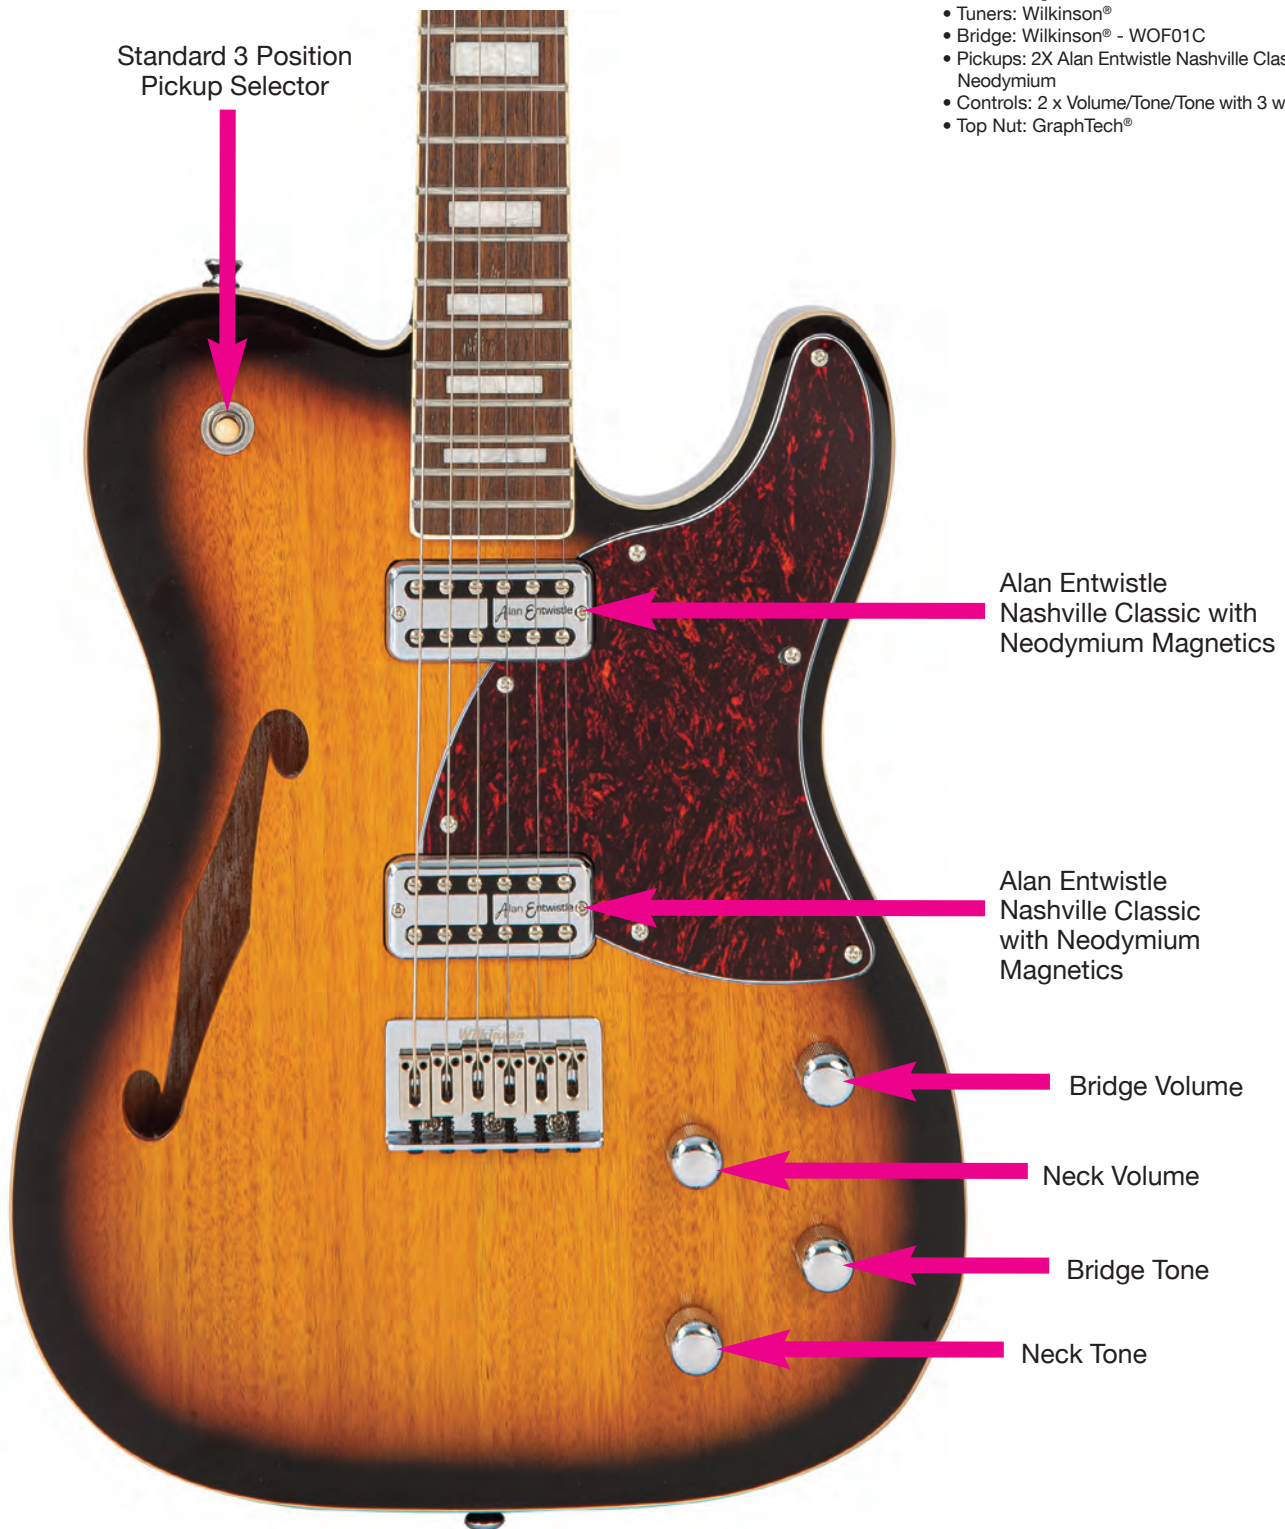

Vintage REVO™

VRS650BK Vintage REVO Series Custom Supreme Baritone VI Semi-Ac GTR - **Boulevard Black**
VRS650TSB Vintage REVO Series Custom Supreme Baritone VI Semi-Ac GTR - **Tobacco Sunburst**

VRS550 - CUSTOM SUPREME

Specification

- Body: Maple
- Neck: Maple
- Fingerboard: Jatoba
- Frets: 22 Medium Jumbo
- Scale Length: 24.75 inch (628mm)
- Tuners: Wilkinson®
- Bridge: Roller
- Vibrato: Vintage Style
- Pickups: 3X Alan Entwistle Toaster style - Entwistle RT64 Toaster style (7.5K), N/M/B
- Controls: Volume, Tone, Tone. Slide Switch 1/2/3
- Top Nut: GraphTech®

Vintage REVO™

VRS550AW Vintage REVO Series Custom Supreme Semi-Acoustic Guitar - **Arctic White**

VRD850 - MIDLINE

Specification

- Body: Okume with single binding top and bottom
- Neck: Maple 10" radius
- Fingerboard: Jatoba/Maple (Green Metallic)
- Frets: 22 Medium Jumbo
- Scale Length: 25.5" / 647.7mm
- Tuners: Wilkinson®
- Bridge: Wilkinson® - WOF01C
- Pickups: 2X Alan Entwistle Nashville Classic Neodymium
- Controls: 2 x Volume/Tone/Tone with 3 way toggle
- Top Nut: GraphTech®