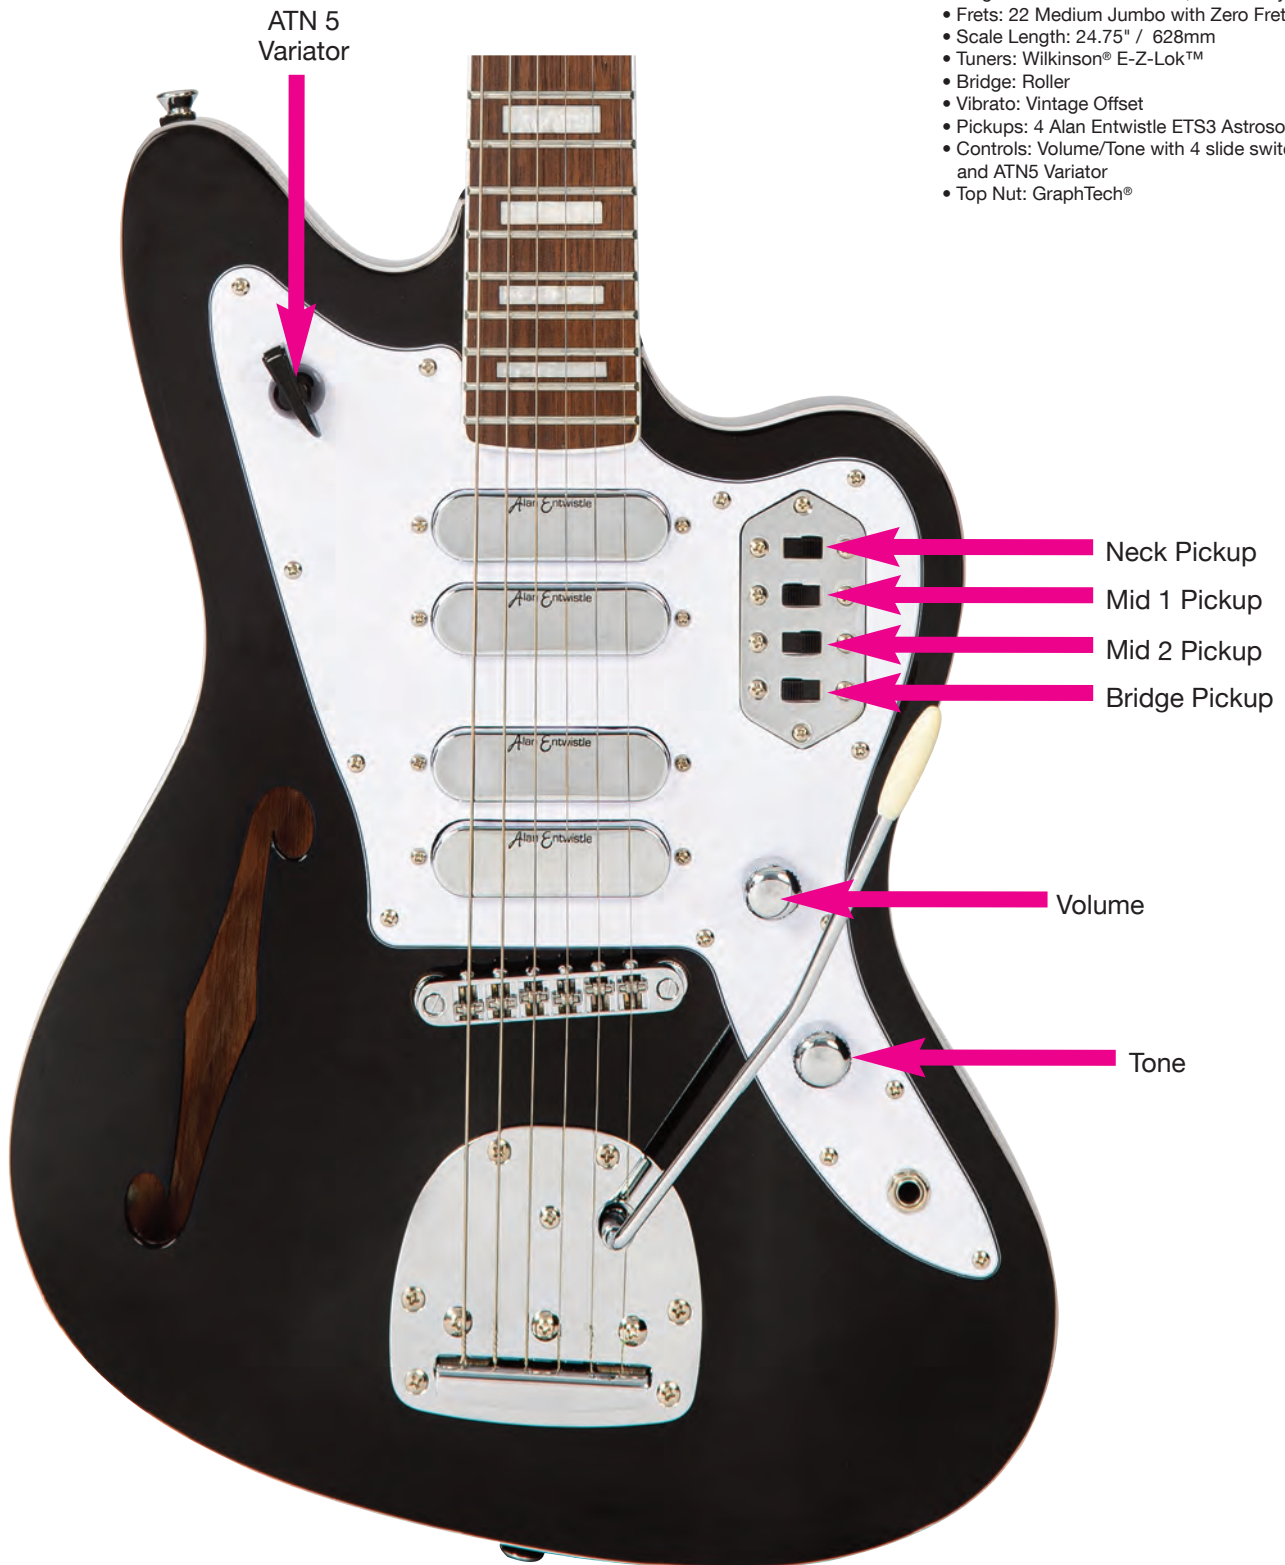

Vintage REVO™

- VRD850TS** Vintage REVO Series Midline Guitar - **2 Tone Sunburst**
VRD850TO Vintage REVO Series Midline Guitar - **Trans Orange**
VRD850GM Vintage REVO Series Midline Guitar - **Metallic Green**

VRX6 - DELUXE

Specification

- Body: Vintage V6 shape - Okeume
- Bridge: Wilkinson® WVS
- Neck: Maple
- Fingerboard: Jatoba / Maple (on Arctic White)
- Frets: 22 Jumbo Frets
- Scale Length: 24.75' / 628.65mm
- Tuners: Wilkinson® WJ55 EZ Loc
- Pickups: 3 x Entwistle ETS2 Astrosonics
- Controls: Volume, Tone one Variable Bass bleed, Tone 2 Variable Treble bleed
- Top Nut: GraphTech®

Vintage REVO™

- VRX6CAP** Vintage REVO Series Deluxe Guitar - **Cappuchino**
VRX6GB Vintage REVO Series Deluxe Guitar - **Greenburst**
VRX6AW Vintage REVO Series Deluxe Guitar - **Arctic White**

VRS654 - SURFMASTER QUAD

Specification

- Body: Okoume – Thinline Offset
- Neck: Maple – Bolt On
- Fingerboard: Bound Jatoba, Block inlays
- Frets: 22 Medium Jumbo with Zero Fret
- Scale Length: 24.75" / 628mm
- Tuners: Wilkinson® E-Z-Lok™
- Bridge: Roller
- Vibrato: Vintage Offset
- Pickups: 4 Alan Entwistle ETS3 Astrosonics
- Controls: Volume/Tone with 4 slide switches and ATN5 Variator
- Top Nut: GraphTech®