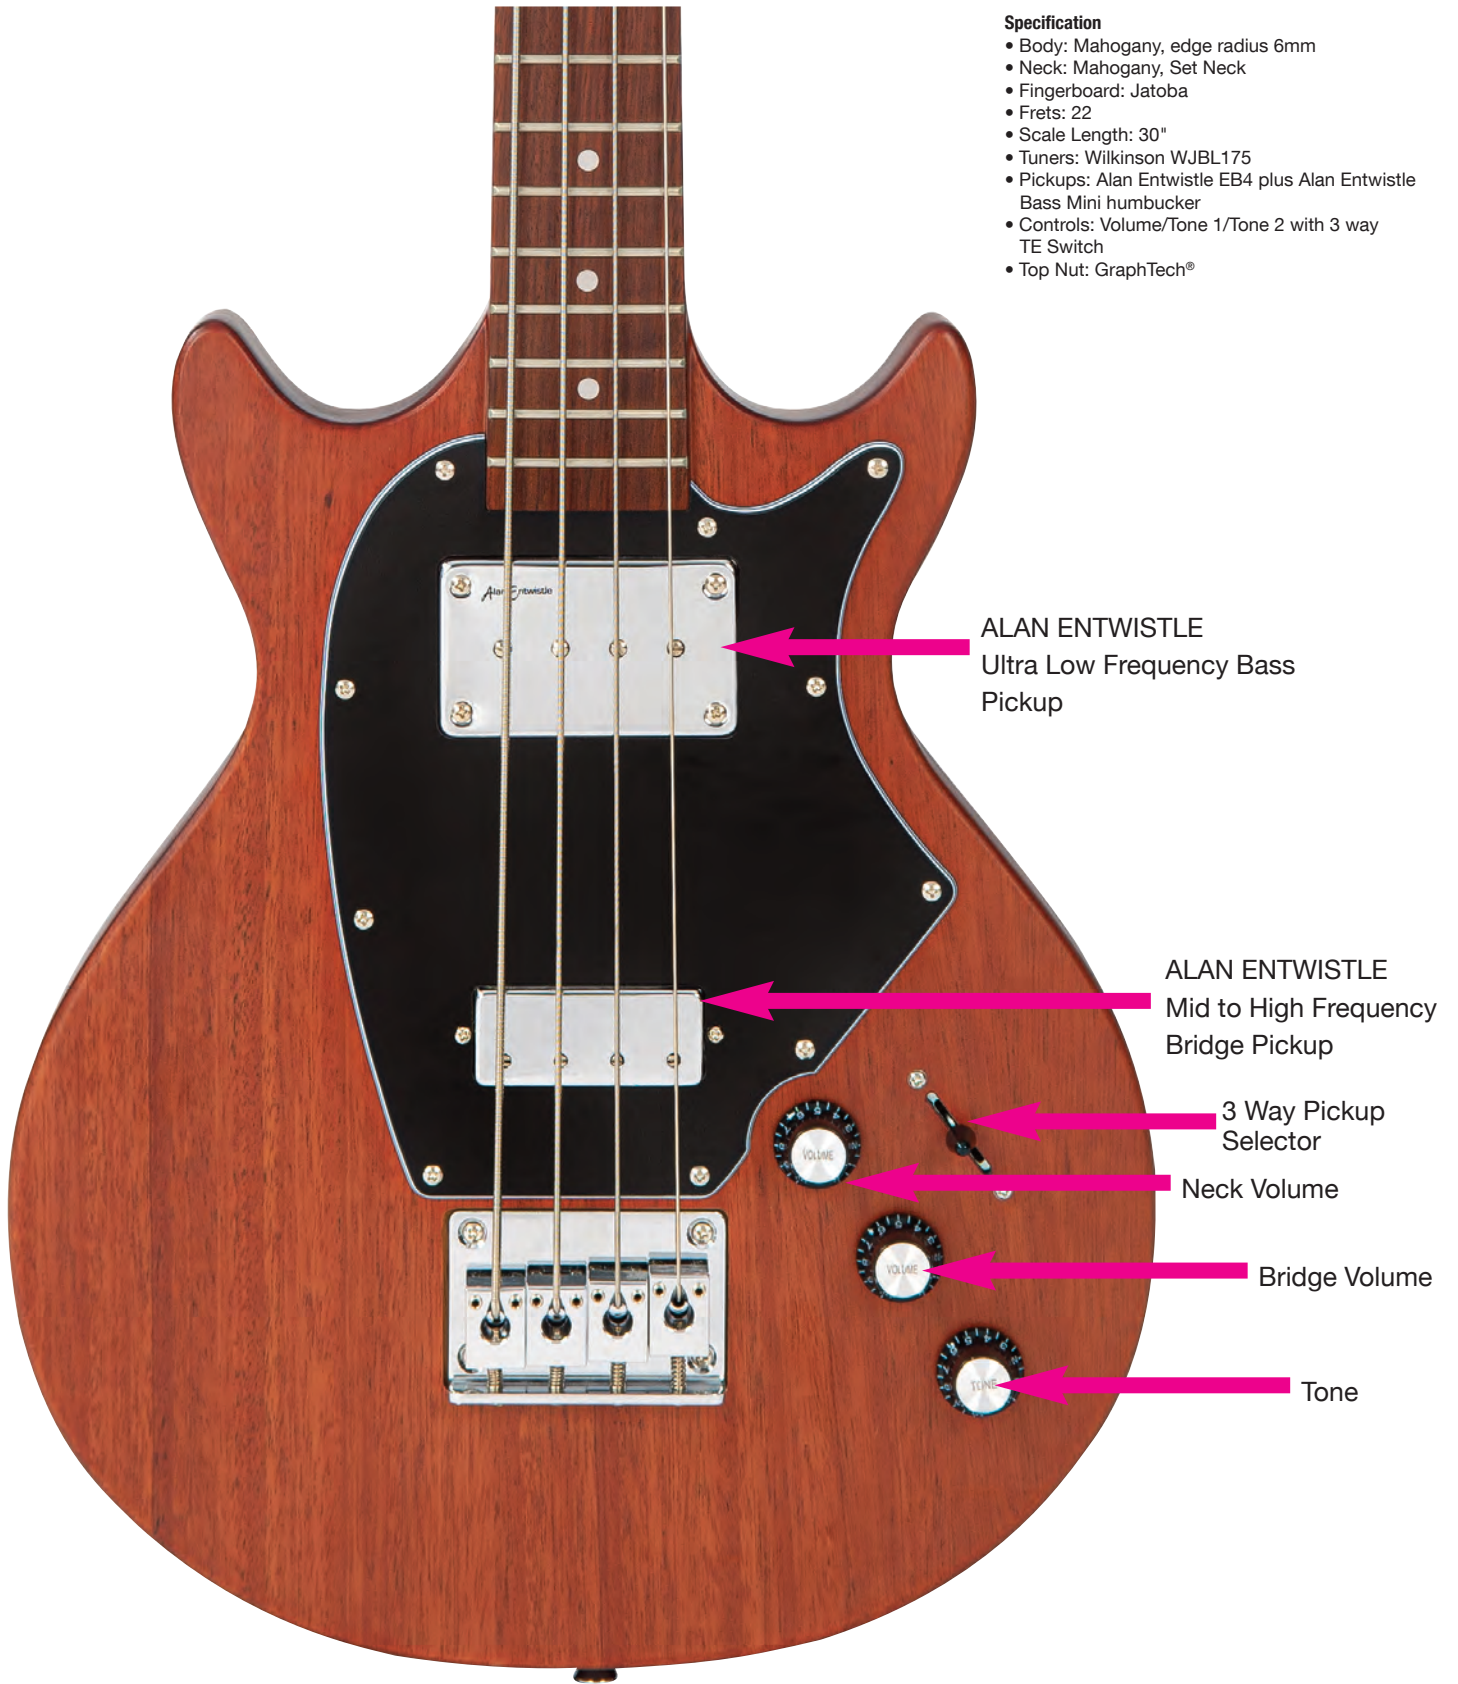

REtro Vintage Originals™

vintageguitarsrus.com

VRCT45 - COLT HS DUO

Specification

- Body: Okoume
- Neck: Maple – Bolt On
- Fingerboard: Bound Jatoba, Block inlays
- Frets: 22
- Scale Length: 24.75" / 628mm
- Tuners: Wilkinson® E-Z-Lok™
- Vibrato: Combo Bridge-Vibrato
- Pickups: Alan Entwistle Astrosonic (ETS2) Neck
Alan Entwistle (HV72) Bridge
- Controls: Volume, Tone, 3-Way Toggle
- Top Nut: GraphTech®

Standard 3 Way Toggle Switch
(Neck & Bridge)

Volume

Tone

Vintage REVO™

VRCT45BL Vintage REVO Series Colt HS Duo - **BlueBurst**

VRCT45BK Vintage REVO Series Colt HS Duo - **Boulevard Black**

VRCT45FR Vintage REVO Series Colt HS Duo - **Firenza Red**

VRV800 - VISION

Vintage REVO™

VRV800TO Vintage REVO Series Vision Guitar - **Trans Orange**

VRV800SB Vintage REVO Series Vision Guitar - **Two Tone Sunburst**

VRV800BK Vintage REVO Series Vision Guitar - **Boulevard Black**

VRB70 - CALLAN

Specification

- Body: Mahogany, edge radius 6mm
- Neck: Mahogany, Set Neck
- Fingerboard: Jatoba
- Frets: 22
- Scale Length: 30"
- Tuners: Wilkinson WJBL175
- Pickups: Alan Entwistle EB4 plus Alan Entwistle Bass Mini humbucker
- Controls: Volume/Tone 1/Tone 2 with 3 way TE Switch
- Top Nut: GraphTech®