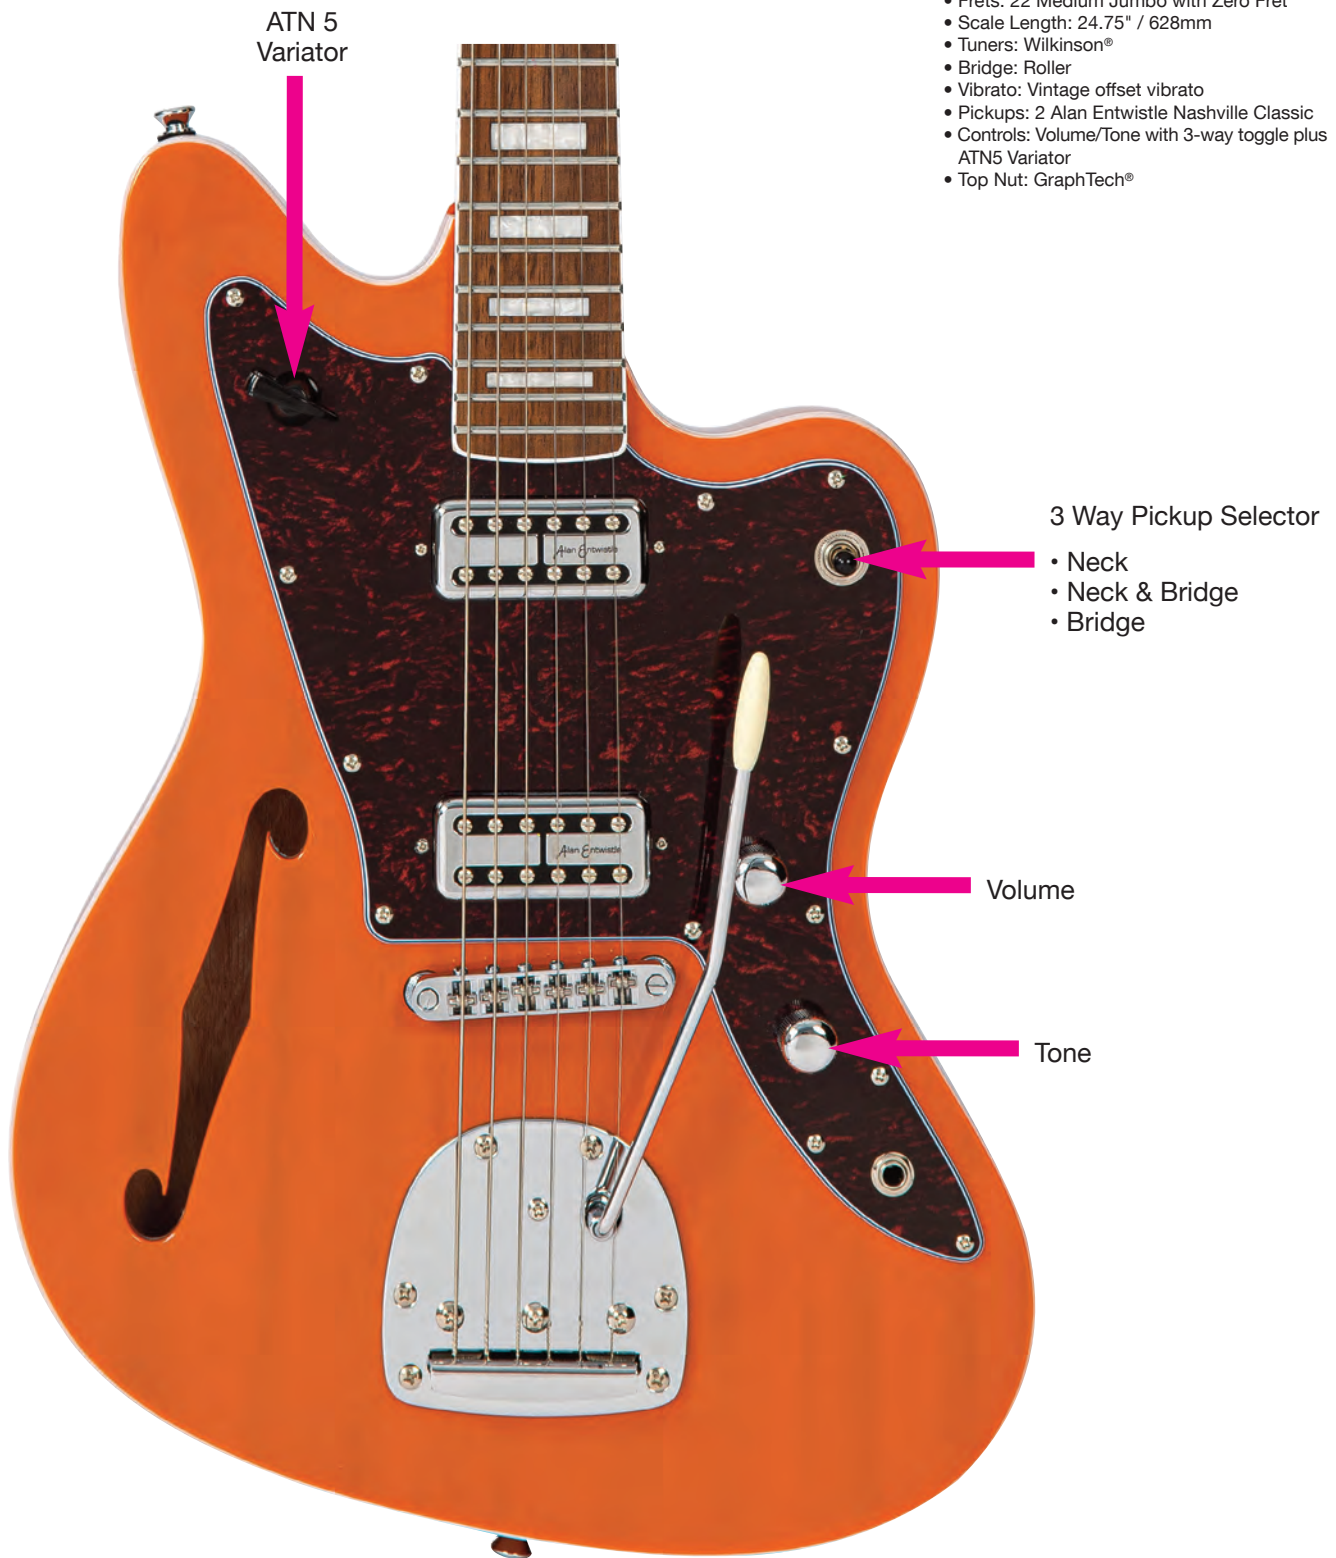

Specification

- Body: Okoume – Thinline Offset
- Neck: Maple – Bolt On
- Fingerboard: Bound Jatoba, Block inlays
- Frets: 22 Medium Jumbo with Zero Fret
- Scale Length: 24.75" / 628mm
- Tuners: Wilkinson® E-Z-Lok™
- Bridge: Roller
- Vibrato: Vintage Offset
- Pickups: 4 Alan Entwistle ETS3 Astrosonics
- Controls: Volume/Tone with 4 slide switches and ATN5 Variator
- Top Nut: GraphTech®

Vintage REVO™

VRS654BK Vintage REVO Series Surfmaster Quad - **Boulevard Black**

VRS654MW Vintage REVO Series Surfmaster Quad - **Metallic White**

VRS654FR Vintage REVO Series Surfmaster Quad - **Firenza Red**

VRS652 - SURFMASTER THINLINE

Specification

- Body: Okoume – Thinline Offset
- Neck: Maple – Bolt On
- Fingerboard: Bound Jatoba, Block inlays
- Frets: 22 Medium Jumbo with Zero Fret
- Scale Length: 24.75" / 628mm
- Tuners: Wilkinson®
- Bridge: Roller
- Vibrato: Vintage offset vibrato
- Pickups: 2 Alan Entwistle Nashville Classic
- Controls: Volume/Tone with 3-way toggle plus ATN5 Variator
- Top Nut: GraphTech®