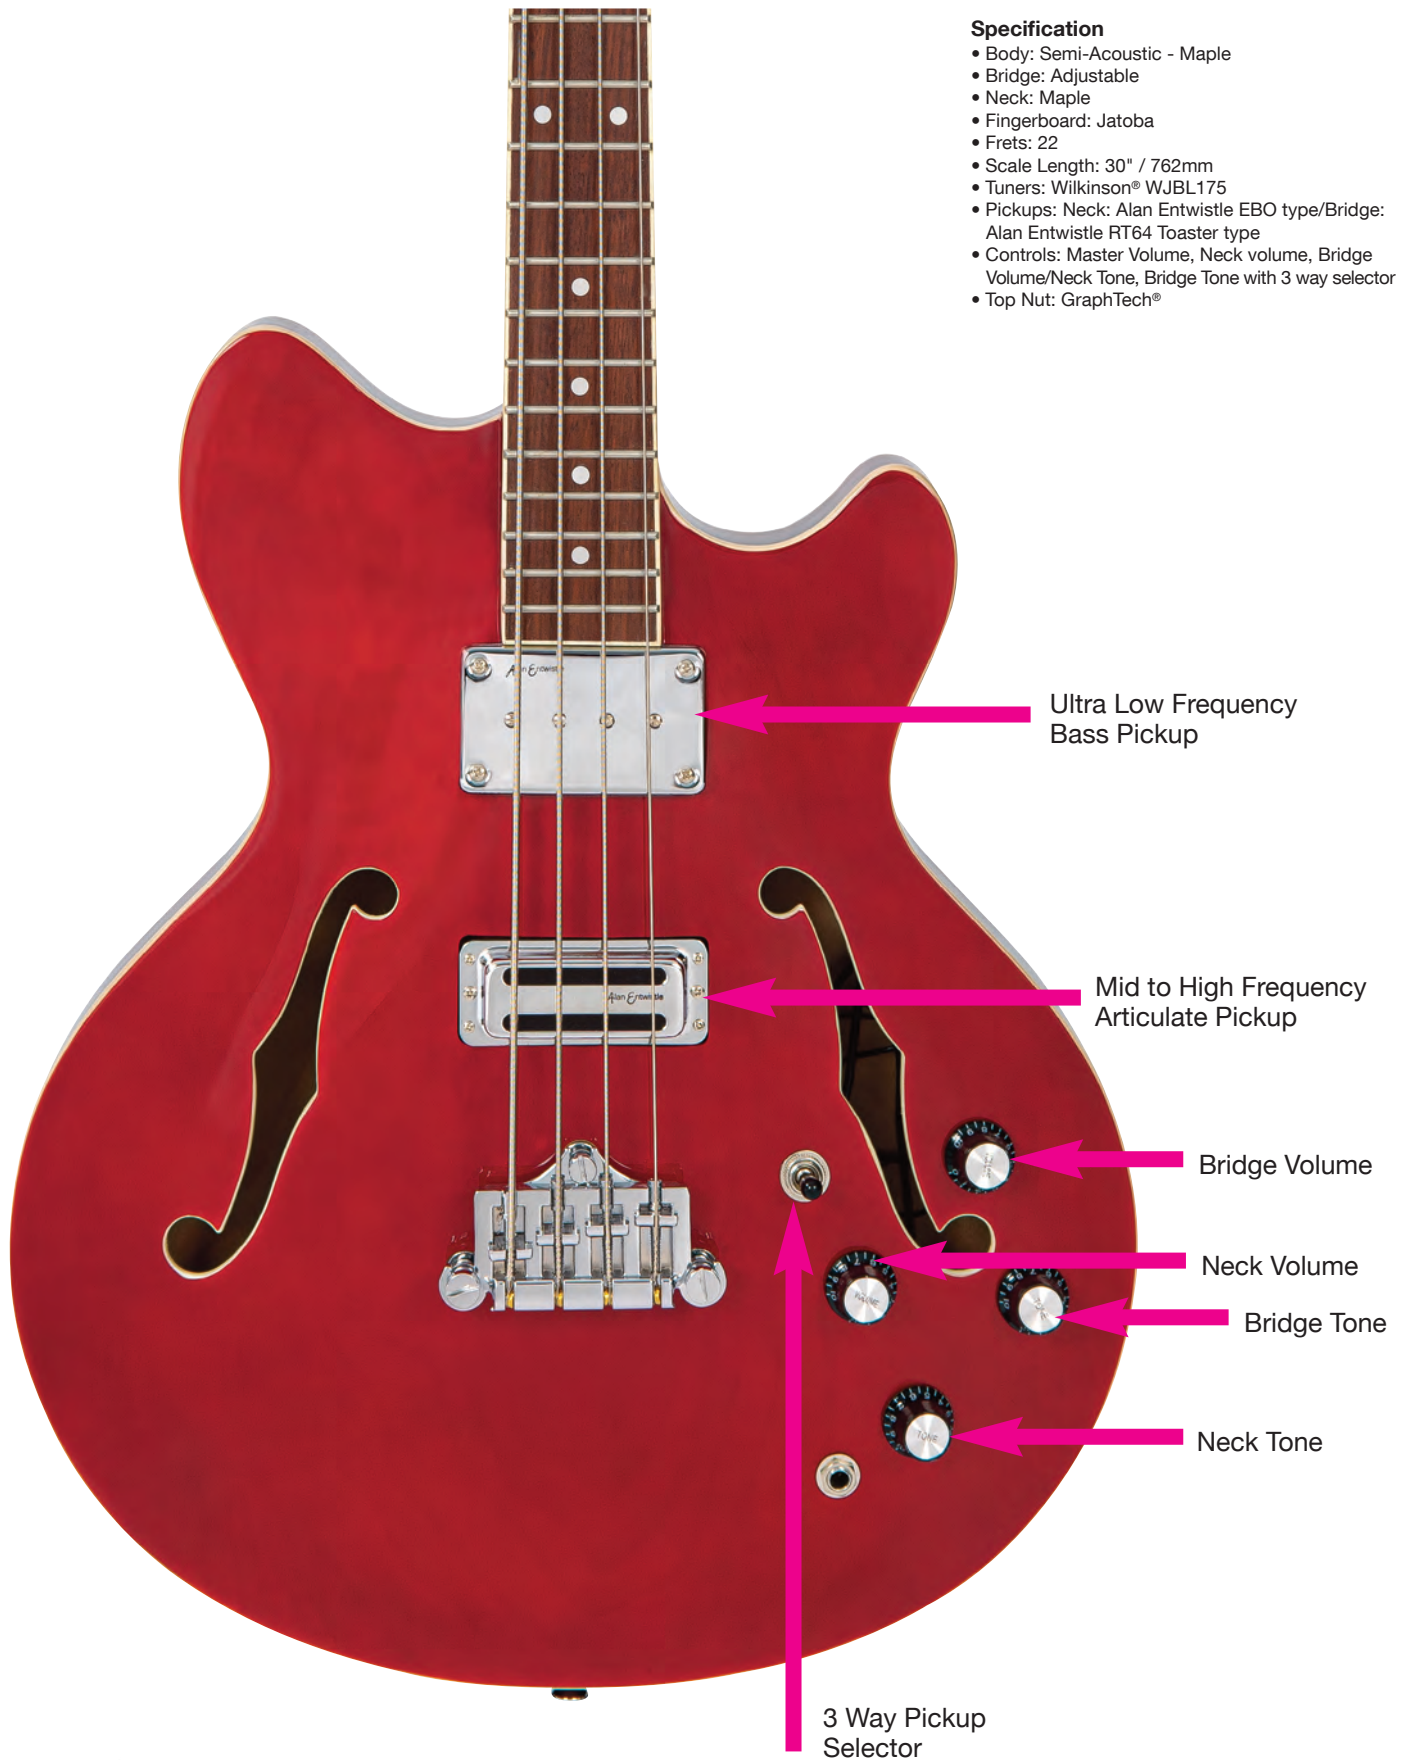

VRB70CR Vintage REVO Series Callan Bass - **See Thru Cherry Red**

VRB70HY Vintage REVO Series Callan Bass - **See Thru Honey**

VRCT22 - COLT SS TWIN

Specification

- Body: Okoume
- Neck: Maple
- Fingerboard: Jatoba or Maple
- Frets: 22
- Scale Length: 24.75" / 628mm
- Tuners: Wilkinson® E-Z-Lok™
- Bridge: Vibrato
- Vibrato: Combo
- Pickups: Alan Entwistle Astrosonic (ETS2) Neck+ Bridge
- Controls: Volume/Tone for neck & bridge plus bass cut
- Top Nut: GraphTech®

Specification

- Body: Semi-Acoustic - Maple
- Bridge: Adjustable
- Neck: Maple
- Fingerboard: Jatoba
- Frets: 22
- Scale Length: 30" / 762mm
- Tuners: Wilkinson® WJBL175
- Pickups: Neck: Alan Entwistle EBO type/Bridge: Alan Entwistle RT64 Toaster type
- Controls: Master Volume, Neck volume, Bridge Volume/Neck Tone, Bridge Tone with 3 way selector
- Top Nut: GraphTech®