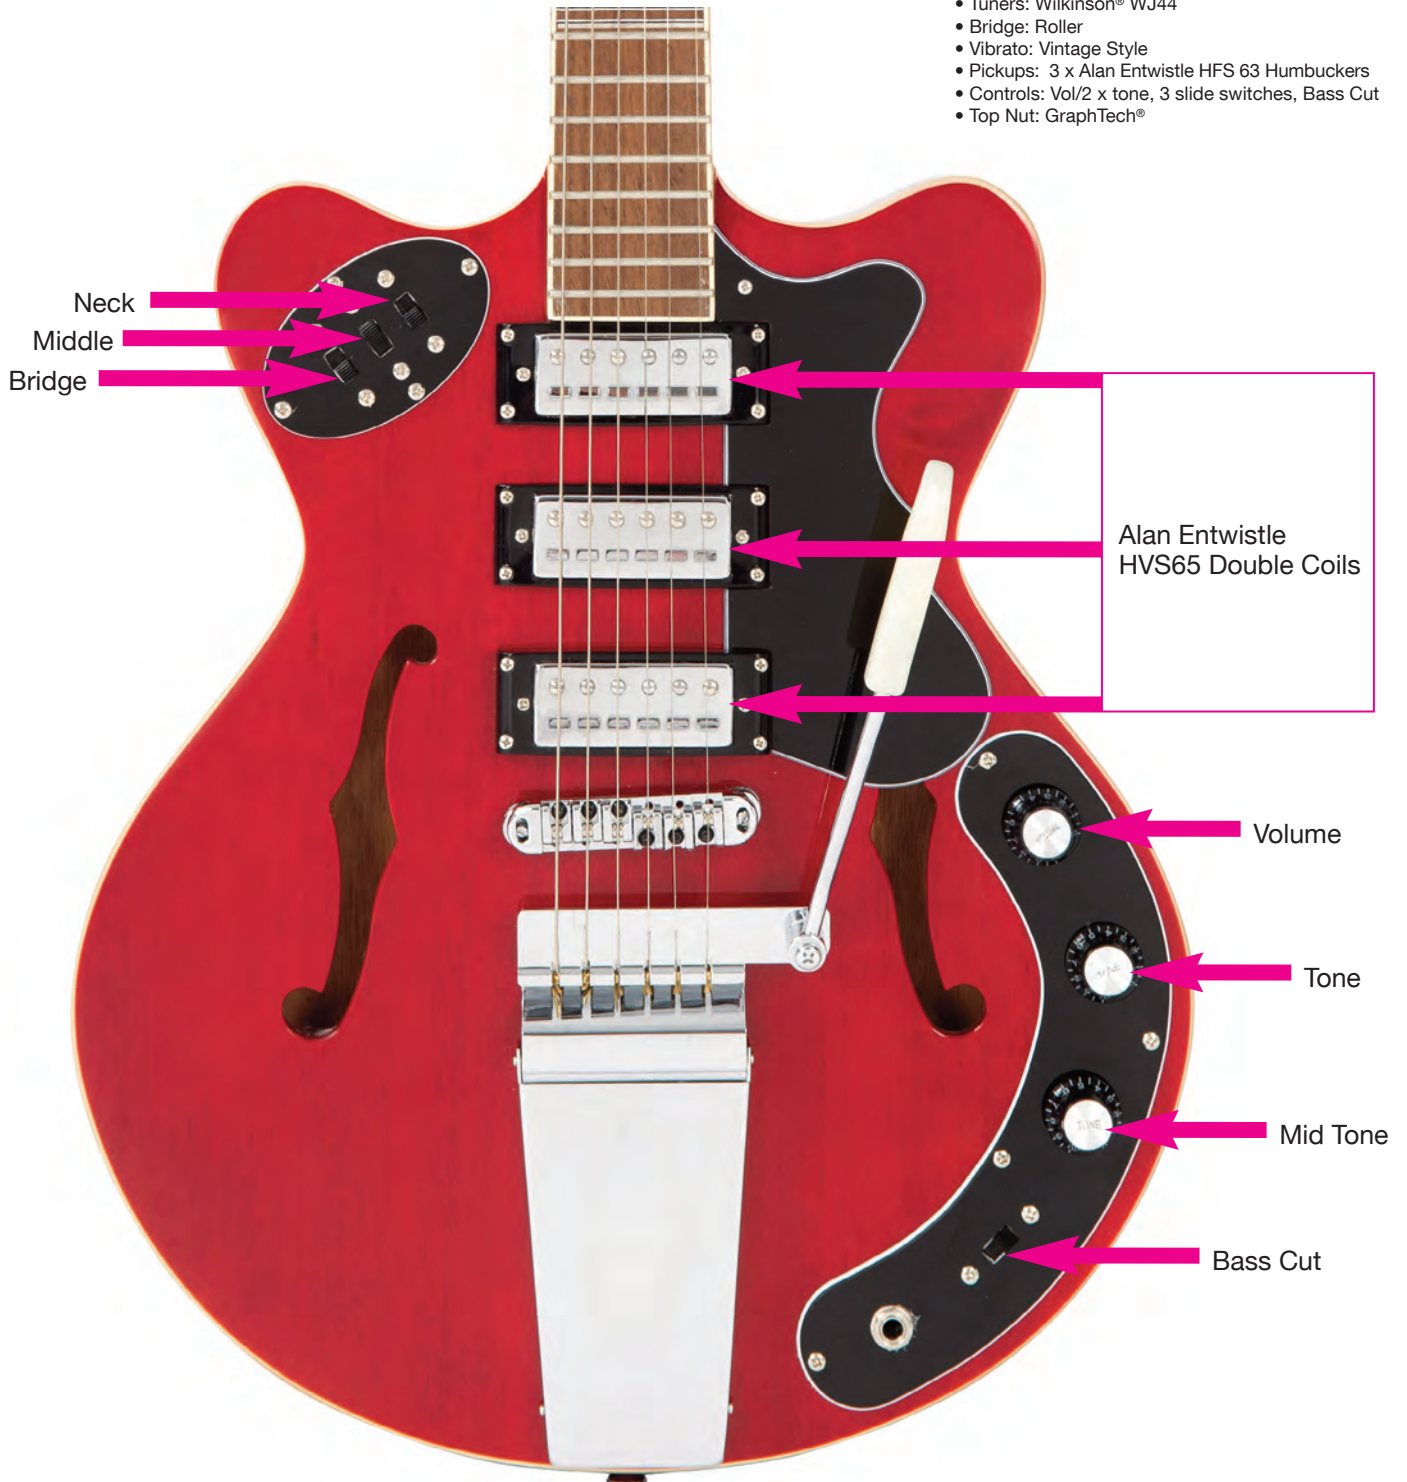

Vintage REVO™

VRST6512RG Vintage REVO Series Surfmaster Thinline 12 - **RevoGlo**

VRST6512CAR Vintage REVO Series Surfmaster Thinline 12 - **Candy Apple Red**

VRST6512BK Vintage REVO Series Surfmaster Thinline 12 - **Boulevard Black**

VRH300 - SUPERTHIN

Specification

- Body: Semi-Acoustic - Multiple binding top, single binding back.
- Neck: Mahogany Set Neck
- Fingerboard: Jatoba
- Frets: 22 Medium Jumbo
- Scale Length: 24.75" / 628mm
- Tuners: Wilkinson® WJ44
- Bridge: Roller
- Vibrato: Vintage Style
- Pickups: 3 x Alan Entwistle HFS 63 Humbuckers
- Controls: Vol/2 x tone, 3 slide switches, Bass Cut
- Top Nut: GraphTech®