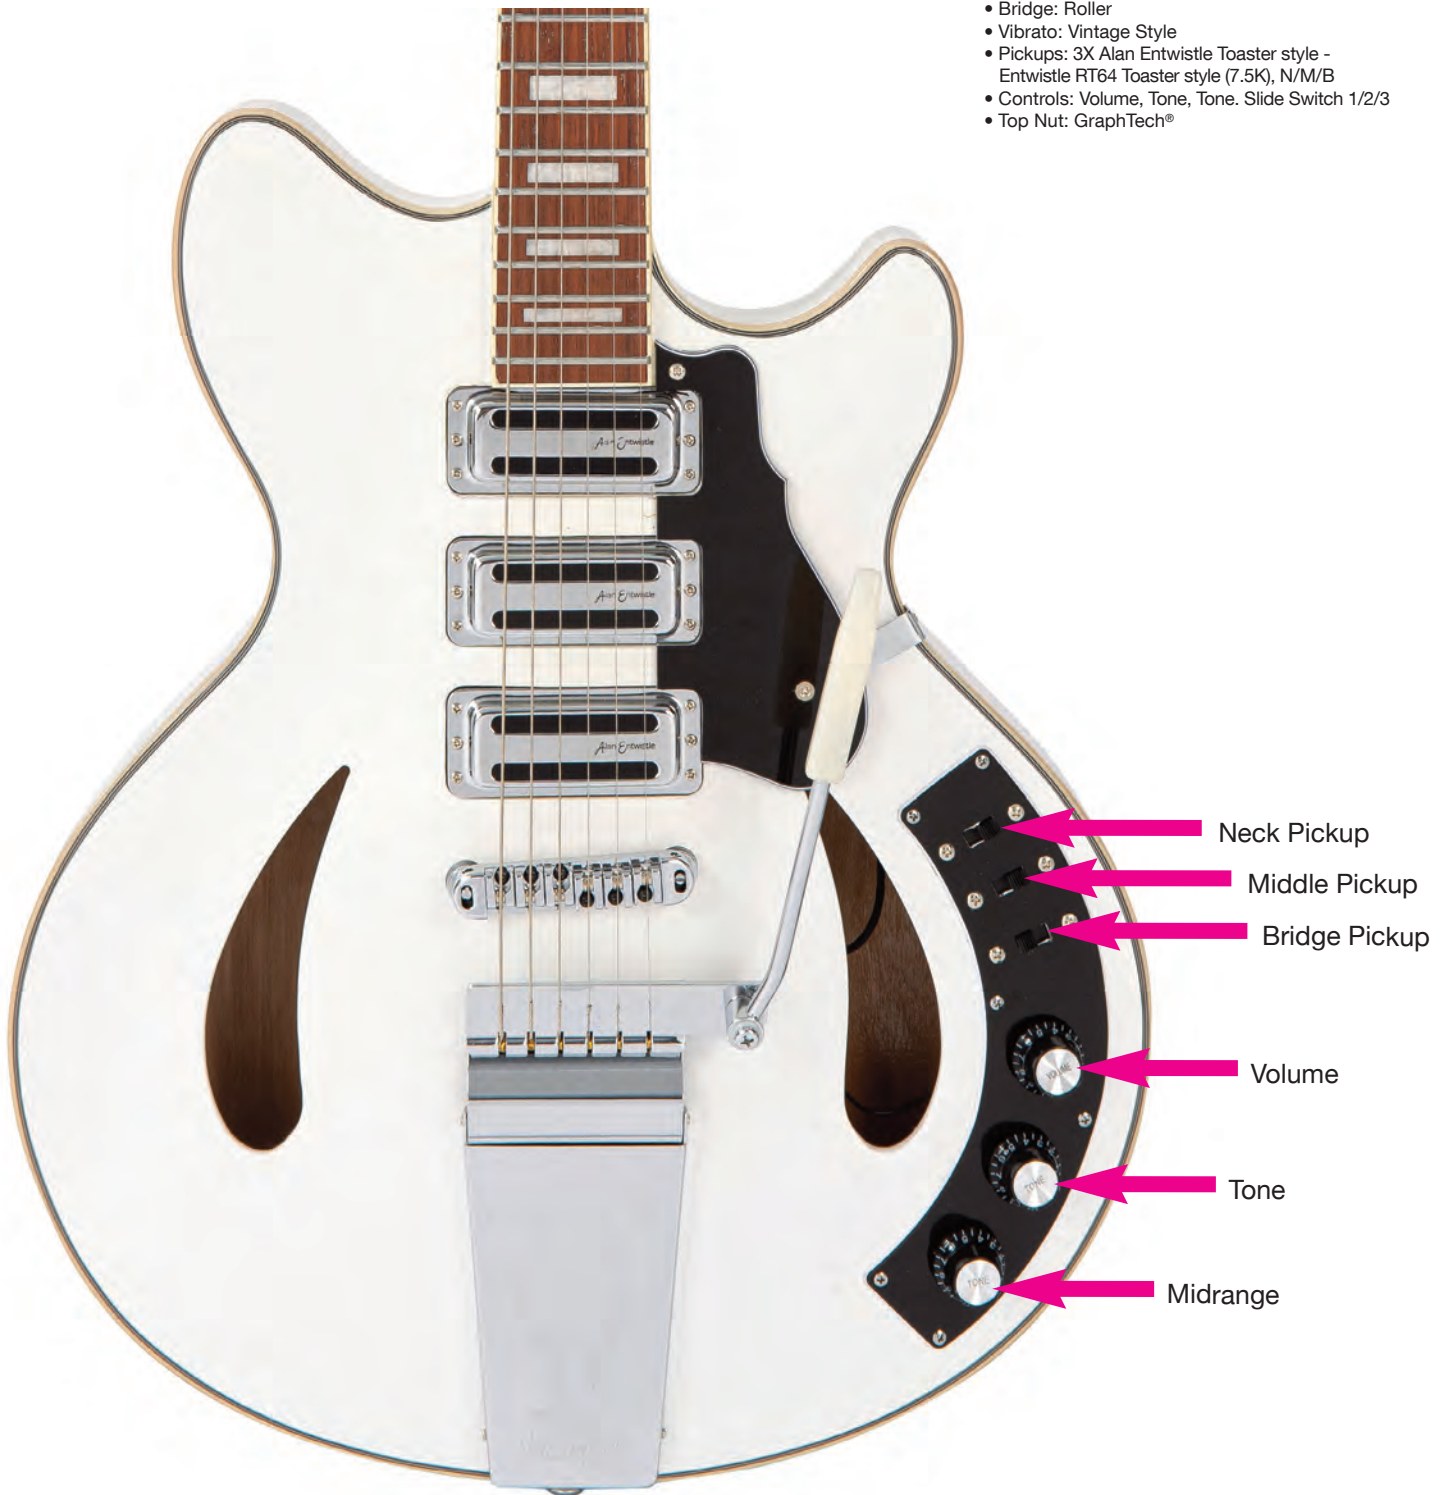

VRS550 - CUSTOM SUPREME

Specification

- Body: Maple
- Neck: Maple
- Fingerboard: Jatoba
- Frets: 22 Medium Jumbo
- Scale Length: 24.75 inch (628mm)
- Tuners: Wilkinson®
- Bridge: Roller
- Vibrato: Vintage Style
- Pickups: 3X Alan Entwistle Toaster style - Entwistle RT64 Toaster style (7.5K), N/M/B
- Controls: Volume, Tone, Tone. Slide Switch 1/2/3
- Top Nut: GraphTech®

Vintage REVO™

VRS550AW Vintage REVO Series Custom Supreme Semi-Acoustic Guitar - **Arctic White**