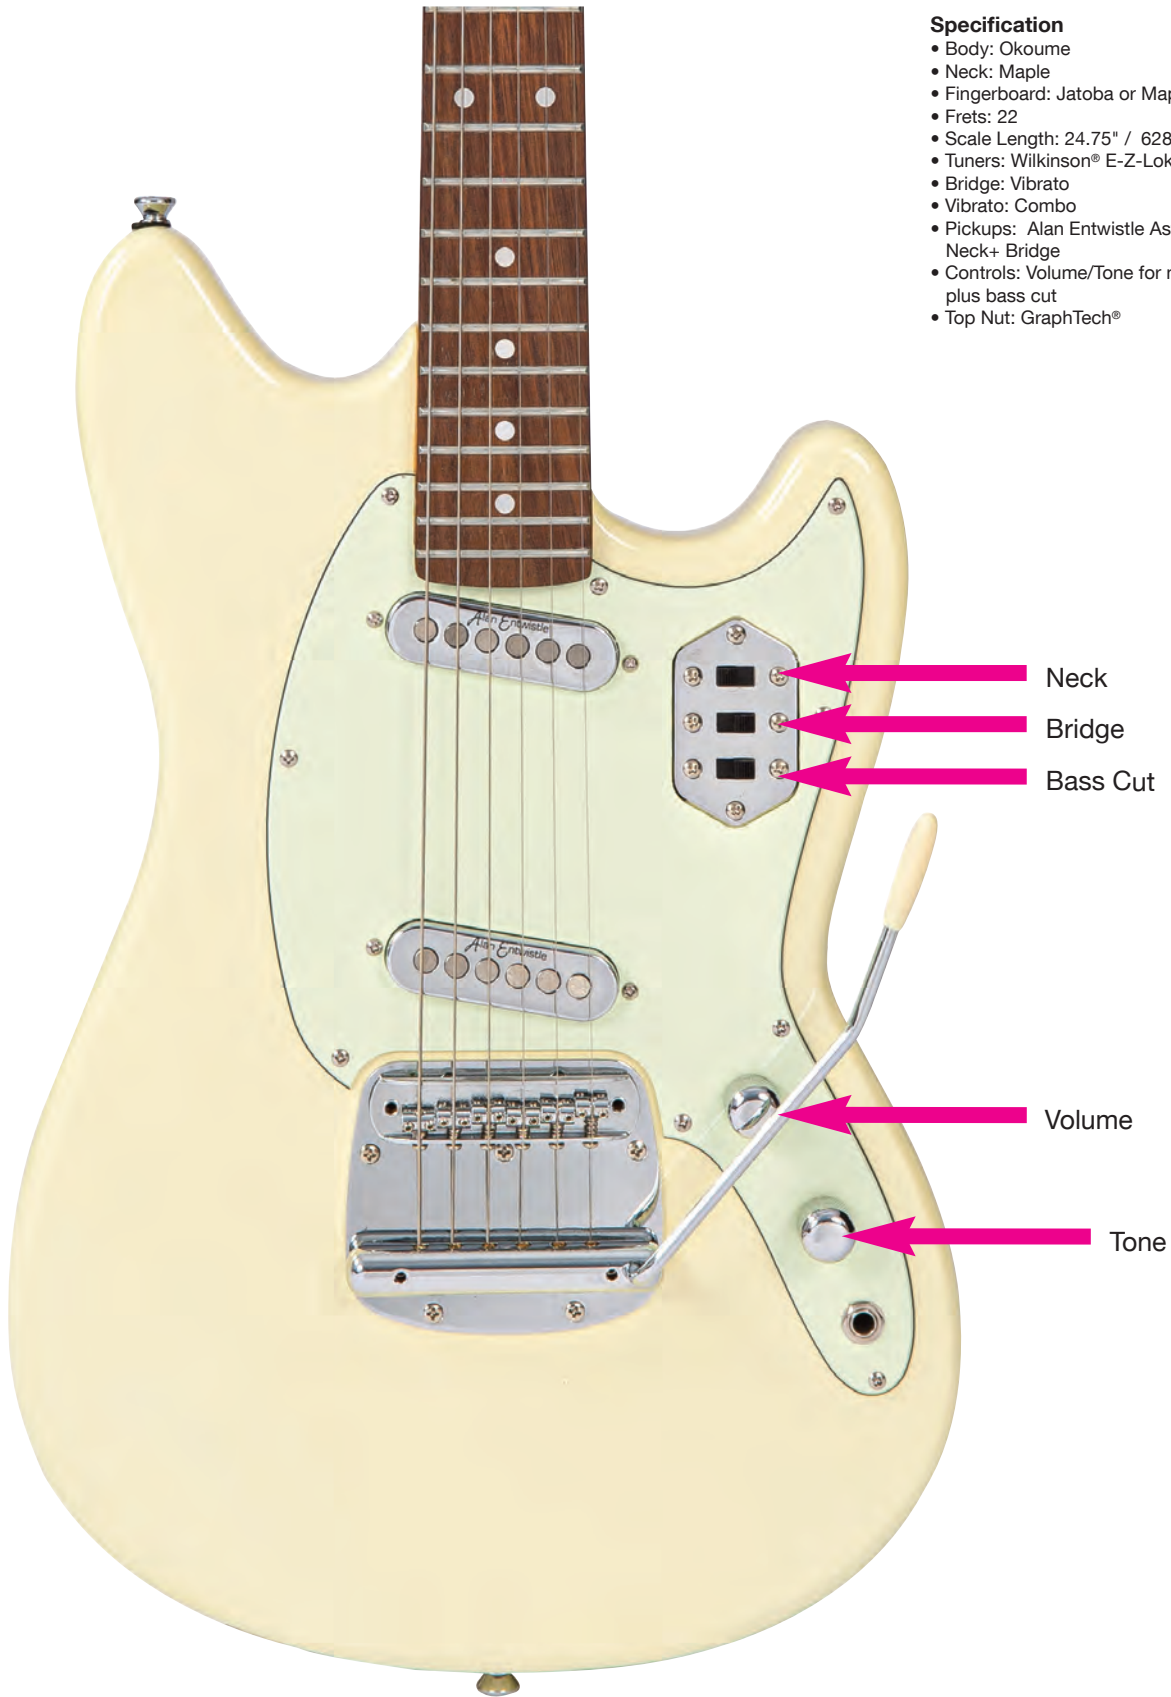

VRB70CR Vintage REVO Series Callan Bass - **See Thru Cherry Red**

VRB70HY Vintage REVO Series Callan Bass - **See Thru Honey**

VRCT22 - COLT SS TWIN

Specification

- Body: Okoume
- Neck: Maple
- Fingerboard: Jatoba or Maple
- Frets: 22
- Scale Length: 24.75" / 628mm
- Tuners: Wilkinson® E-Z-Lok™
- Bridge: Vibrato
- Vibrato: Combo
- Pickups: Alan Entwistle Astrosonic (ETS2) Neck+ Bridge
- Controls: Volume/Tone for neck & bridge plus bass cut
- Top Nut: GraphTech®