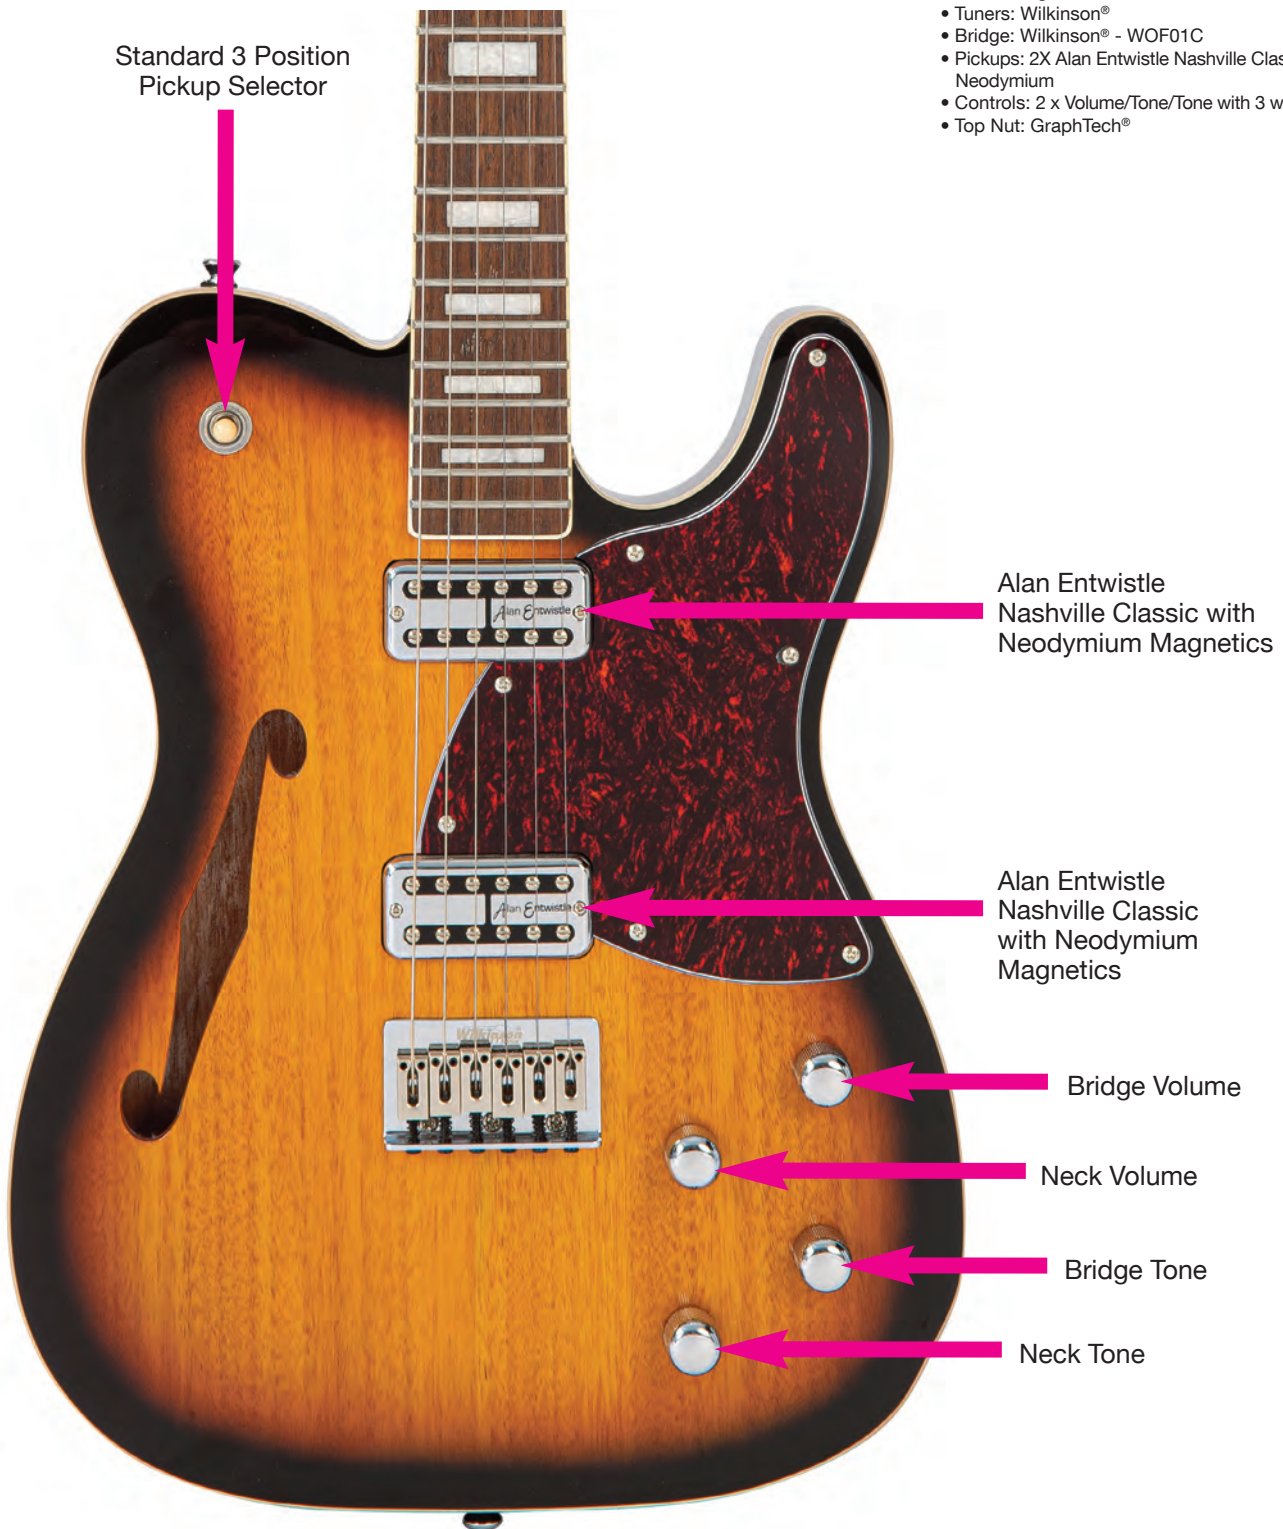

VRD850 – MIDLINE

Specification

- Body: Okume with single binding top and bottom
- Neck: Maple 10" radius
- Fingerboard: Jatoba/Maple (Green Metallic)
- Frets: 22 Medium Jumbo
- Scale Length: 25.5" / 647.7mm
- Tuners: Wilkinson®
- Bridge: Wilkinson® - WOF01C
- Pickups: 2X Alan Entwistle Nashville Classic Neodymium
- Controls: 2 x Volume/Tone/Tone with 3 way toggle
- Top Nut: GraphTech®

Vintage REVO™

- VRD850TS** Vintage REVO Series Midline Guitar - **2 Tone Sunburst**
- VRD850TO** Vintage REVO Series Midline Guitar - **Trans Orange**
- VRD850GM** Vintage REVO Series Midline Guitar - **Metallic Green**