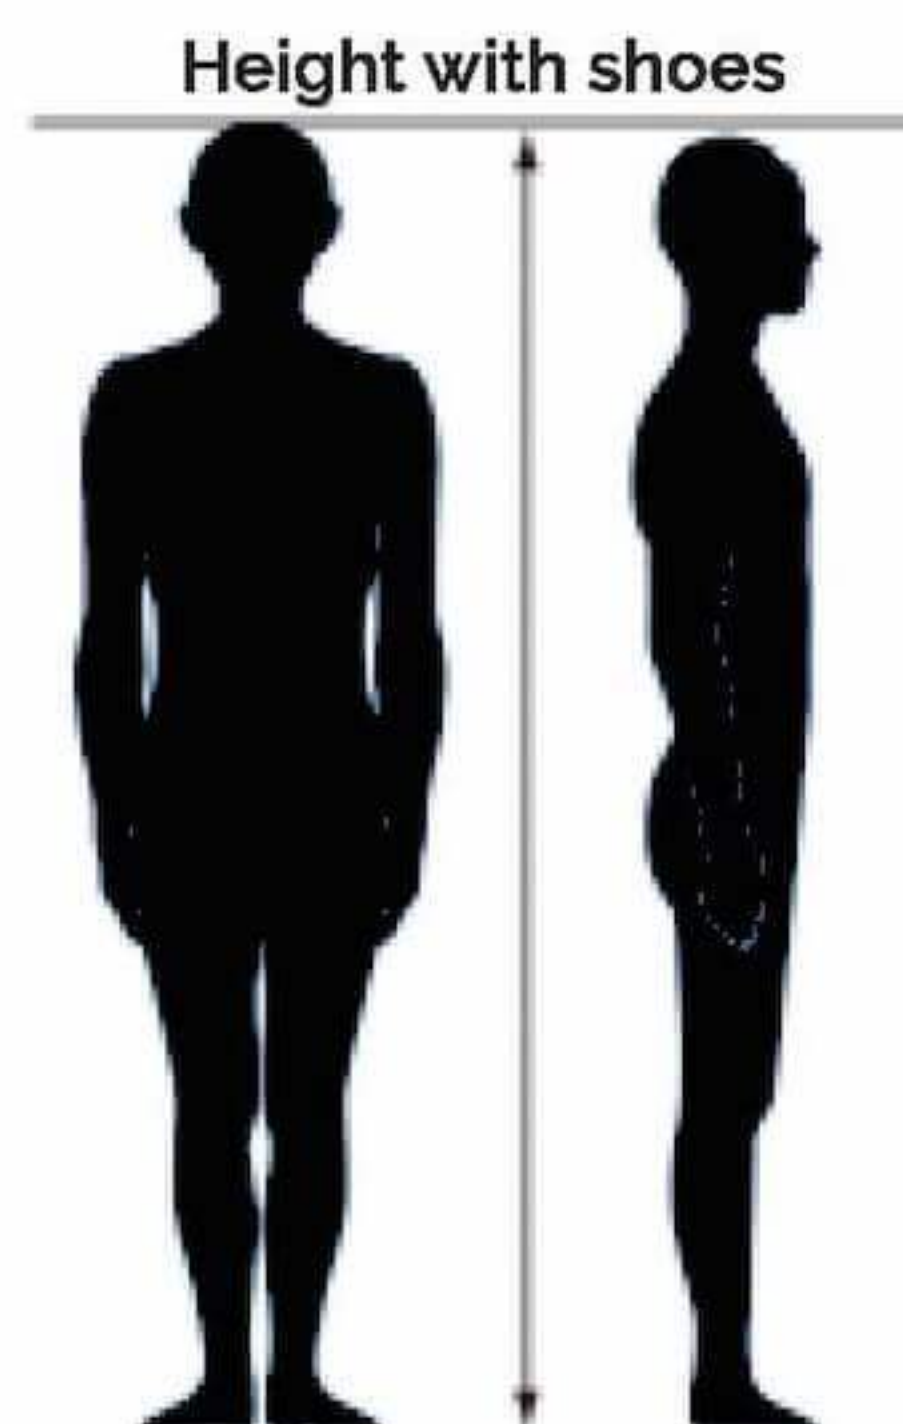

## PRESCHOOL & KINDERGARTEN

Size	Height	Height (cm)	Weight Below
27	3'6" - 3'8"	107 - 113 cm	100 lbs
30	3'9" - 3'11"	114 - 120 cm	100 lbs
33	4'0" - 4'2"	121 - 127 cm	100 lbs
36	4'3" - 4'5"	129 - 134 cm	130 lbs

**ONE SIZE FITS ALL**  
Cap size measures 6 1/8 - 7.

## ELEMENTARY · MIDDLE SCHOOL · HIGH SCHOOL · COLLEGE

Size	Height	Height (cm)	Weight Below	Full fit (Plus sizes)			
39	4'6" - 4'8"	137 - 142 cm	180 lbs				
42	4'9" - 4'11"	145 - 150 cm	180 lbs	Size	Height	Height (cm)	Weight Above
45	5'0" - 5'2"	152 - 157 cm	180 lbs	45XL	5'0" - 5'2"	152 - 157 cm	180 lbs
48	5'3" - 5'5"	160 - 165 cm	180 lbs	48XL	5'3" - 5'5"	160 - 165 cm	180 lbs
51	5'6" - 5'8"	168 - 173 cm	270 lbs				
54	5'9" - 5'11"	175 - 180 cm	270 lbs	54XL	5'9" - 5'11"	175 - 180 cm	270 lbs
57	6'0" - 6'2"	183 - 188 cm	270 lbs	57XL	6'0" - 6'2"	183 - 188 cm	270 lbs
60	6'3" - 6'5"	191 - 196 cm	330 lbs				
63	6'6" - 6'8"	198 - 203 cm	330 lbs	63XL	6'6" - 6'8"	198 - 203 cm	350 lbs
66	6'9" - 6'11"	206 - 211 cm	330 lbs				

### Cap Measurements

**ONE SIZE FITS ALL**  
Cap size measures 6 3/4 - 7 3/4.