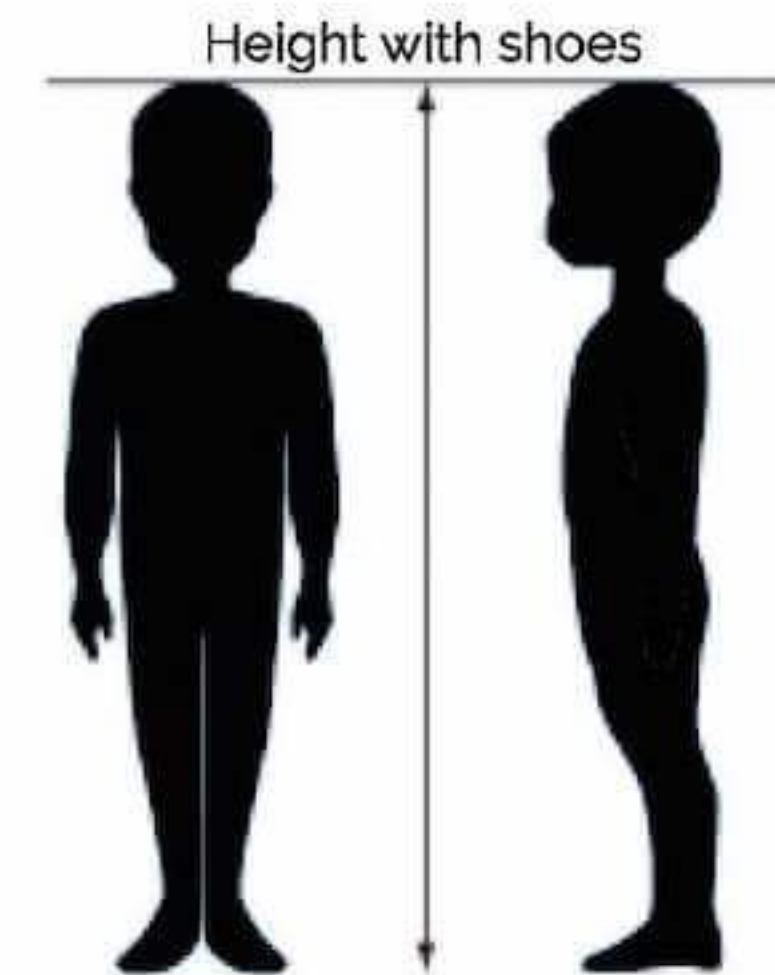

## PRESCHOOL & KINDERGARTEN

Size	Height	Height (cm)	Weight Below
27	3'6" - 3'8"	107 - 113 cm	100 lbs
30	3'9" - 3'11"	114 - 120 cm	100 lbs
33	4'0" - 4'2"	121 - 127 cm	100 lbs
36	4'3" - 4'5"	129 - 134 cm	130 lbs

**ONE SIZE FITS ALL**  
Cap size measures 6 1/8 - 7.

### Cap Measurements

**ONE SIZE FITS ALL**  
Cap size measures 6 3/4 - 7 3/4.