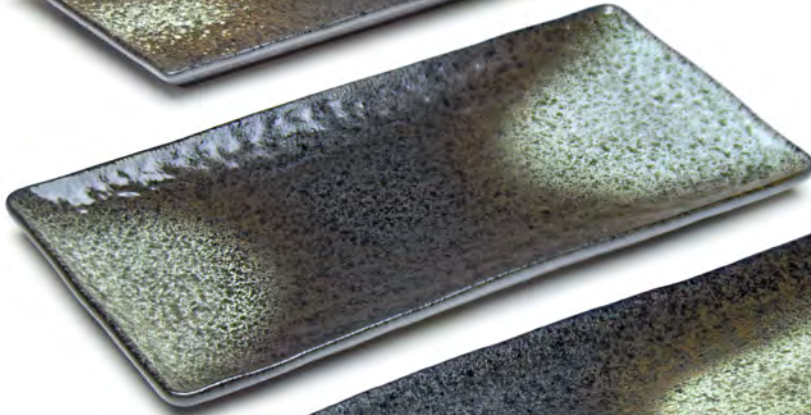

4530429155084