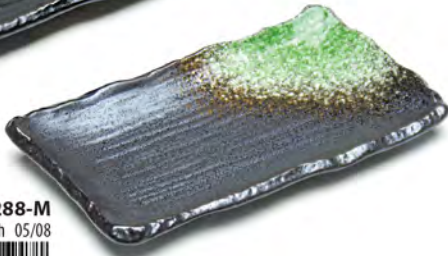

JX255-S
5.25"inch 05/10
4539429155313

JX255-W
5.25"inch 05/10
4539429155320

• Rectangular Plate

JX288-B
8.75"x5"inch 05/08
4539429154897

JX288-M
8.75"x5"inch 05/08
4539429154903

JX288-S
8.75"x5"inch 05/08
4539429154873

JX288-W
8.75"x5"inch 05/08
4539429154880

• Triangular Plate Deep

JX275-B
7.25"x1.75"inch H 05/06
4539429155270

JX275-M
7.25"x1.75"inch H 05/06
4539429155306

JX275-S
7.25"x1.75"inch H 05/06
4539429155278

JX275-W
7.25"x1.75"inch H 05/06
4539429155283