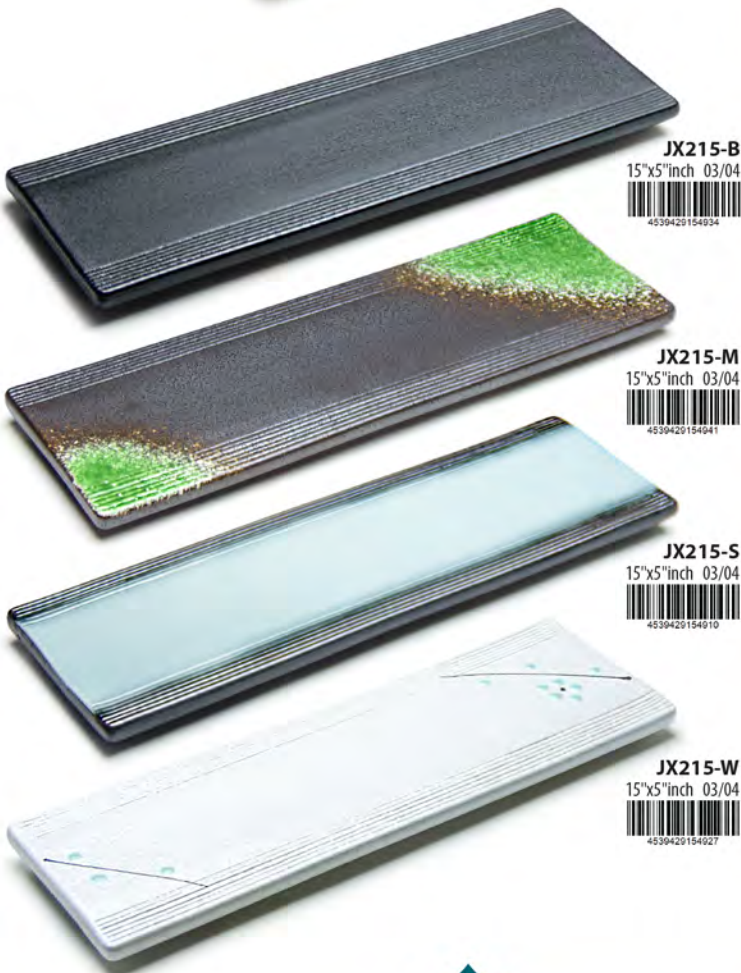

JX215-B
15"x5"inch 03/04
4539420154934

JX215-M
15"x5"inch 03/04
4539420154941

JX215-S
15"x5"inch 03/04
4539420154910

JX215-W
15"x5"inch 03/04
4539420154927