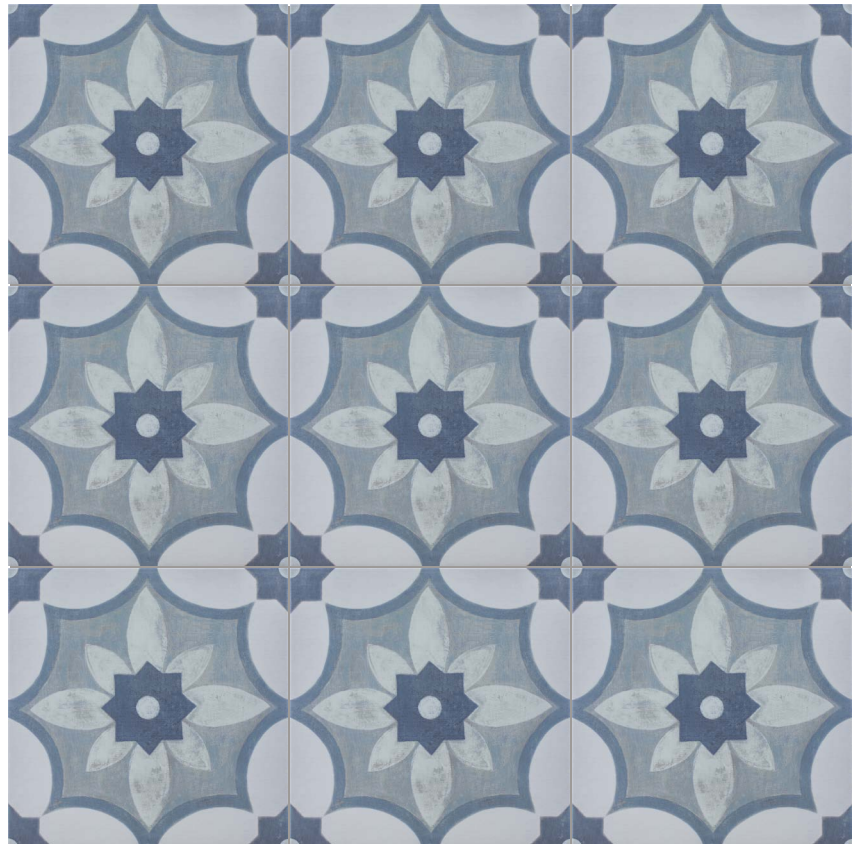

Mirth Studio Porcelain Collection
Vintage Edisto

Product Specifications

Production:
High Definition Ink
Jet Technology

Size:
13"x13"x.625"

Weight:
4.167lbs ea.

PEI: 4

MOHS: 5

DCOF: .60

Water Absorption:
less than .5%

Frost Proof: Yes

Pattern Repeat

MIRTH STUDIO

For additional questions
please contact
Mirth Studio directly:
620 Dobbin Road
Charleston, SC 29414
P: 866-519-7727
E: info@mirthstudio.com