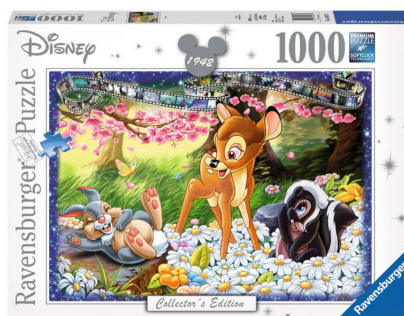

Grimm's
Sparkling Diamond Mandala
\$149.00

Baffler
Double Trouble Puzzle
\$34.95

Djeco
Night Light Snow Globe
\$69.95

Eeboo
Puzzle 1008 Pieces
\$39.95

Wooden Story
Peace & Love Blocks 108 Pieces
\$259.00

Tegu Magnetic Wooden Blocks
Natural 42 Piece Set
was **\$219.00** NOW **\$179.00**

Playforever
Mini Racing Car Verve
\$39.95

Playforever
Midi Racing Car Buck Red
\$69.95

Big Kids

Wobbel
Wobbel Board Original
\$295.00

BS
Kubb - Swedish Game
\$99.95

Microscooters
Black Adult Scooter
\$299.00

Heebie Jeebies
Stirling Engine Powerhouse
was **\$119.00** NOW **\$99.95**

Ravensburger
Disney 1000-piece Puzzle
\$39.95

Nutcase Helmet
Street Pink Lemonade
\$119.00