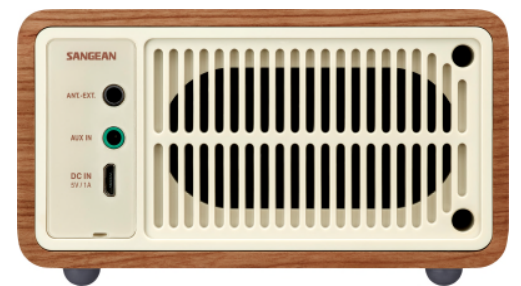

SANGEAN

A WORLD OF LISTENING

WR-7

Wooden Cabinet Bluetooth Speaker with FM Tuner

Stunning Sound Detail – has to be heard to be believed!!

- Bluetooth connectivity
- Bluetooth V4.0 wireless audio streaming
- Built-in Lithium rechargeable battery
- Charging via Micro B USB connection
- Charging/Band/Tuning LED indicator lights
- USB cable & Aerial cable included
- Aux-in to connect non-Bluetooth units
- Up to 10M connection distance
- 36 Hours run time from full charge
- Ideal as a travel companion – Have stunning sound in your hotel/motel room. Takes up so little room.
- Recharge with your 5V phone charger
- Available in Cherry Wood.
- Amazing sound and tone detail for music and voice

Dimensions: 118mm W x 66mm H x 73mm D

Specifications subject to change without notice

0.4Kg

5/58 Anzac Road
Browns Bay
Auckland 0630

Tel. +64 9 4788853
Fax. +64 9 4793718

www.mayogroup.co.nz
info@mayogroup.co.nz