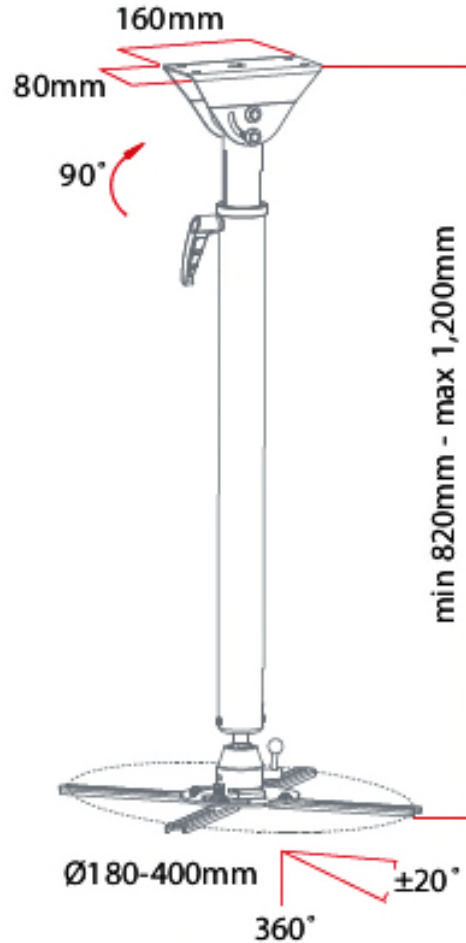

## VPM-500W

TELESCOPIC CEILING MOUNT FOR Medium to Large Projectors

### HEIGHT ADJUSTABLE CEILING MOUNT PROJECTOR BRACKET

- Budget Ceiling Mount bracket for most model projectors 180 to 400mm mounting dia.
- Weight capacity of 30Kg
- Height Adjustable 820 to 1200mm with 360° rotation and 20° Tilt
- Ceiling mount is Cathedral design with 0° to 90° angle on sloping ceiling or can mounted on the side of a beam
- Excellent lock mechanism for both extension and ball joint tilt control
- Comes with comprehensive mounting kit.
- Only available in White